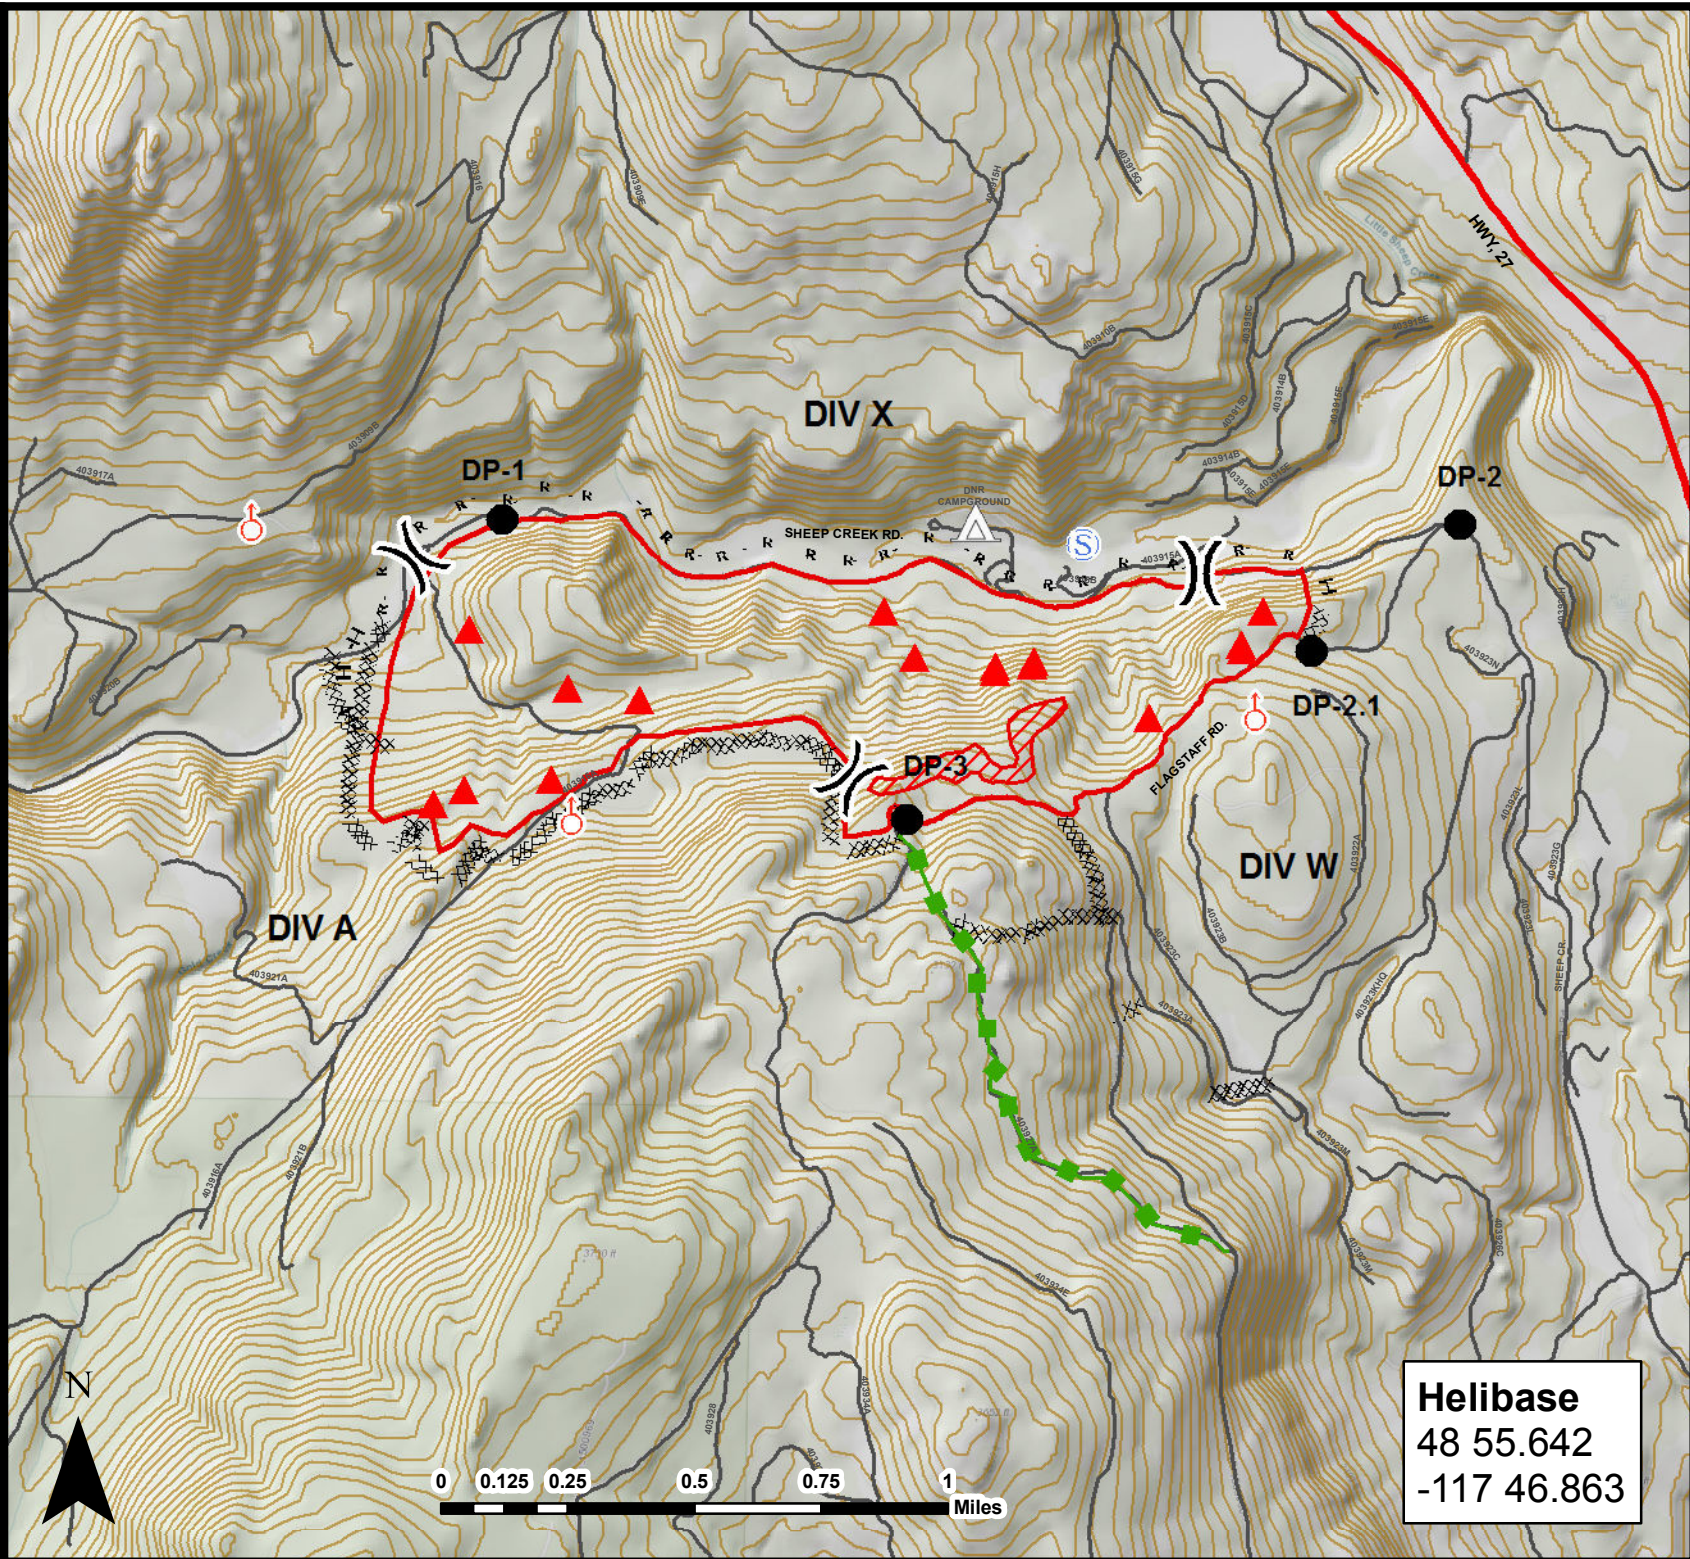

IAP Map
Sheep Creek Fire
WA-NES-001773
8/10/2018
Day Shift
NAD 83

Legend

- Structures
- DNR Campground
- Drop Point
- IR Isolated Heat
- Spot Fire
- Staging Area
- Division Break
- Completed Dozer Line
- Completed Hand Line
- Road as Completed Line
- Escape Route
- IR Scattered Heat

458 Acres as of:
 8/10/2018
 6:00:30 AM
 K. Russell

Helibase
 48 55.642
 -117 46.863