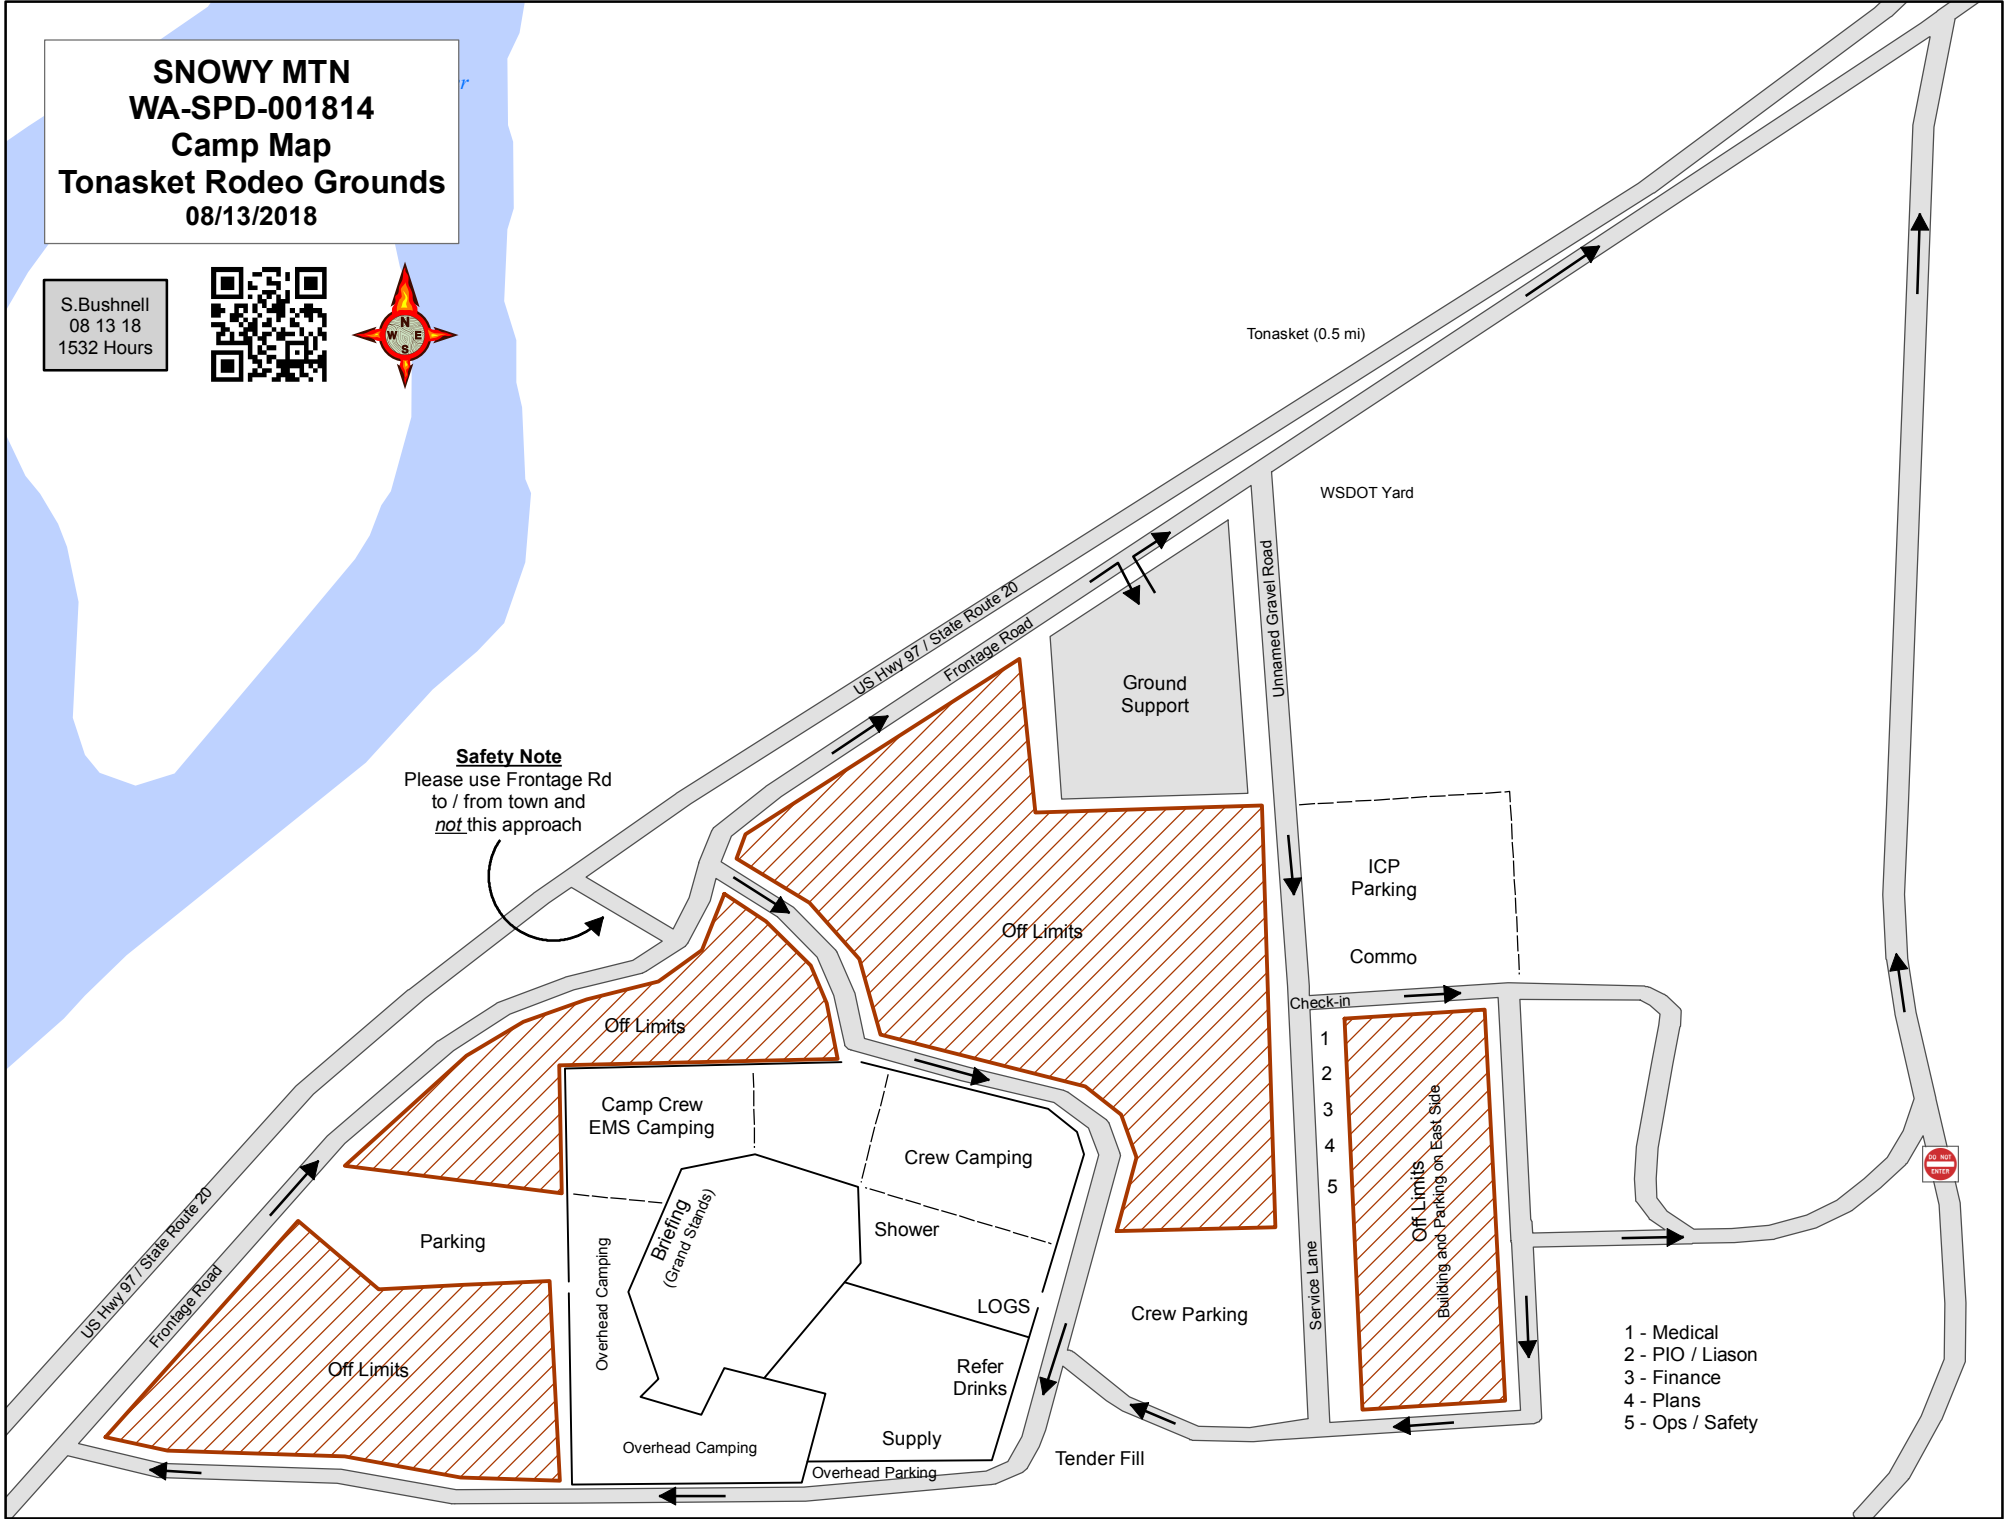

**SNOWY MTN
WA-SPD-001814
Camp Map
Tonasket Rodeo Grounds
08/13/2018**

S. Bushnell
08 13 18
1532 Hours

Safety Note
Please use Frontage Rd
to / from town and
not this approach

Tonasket (0.5 mi)

WSDOT Yard

Ground Support

ICP Parking

Commo

Check-in

- 1
- 2
- 3
- 4
- 5

Off Limits
Building and Parking on East Side

- 1 - Medical
- 2 - PIO / Liason
- 3 - Finance
- 4 - Plans
- 5 - Ops / Safety