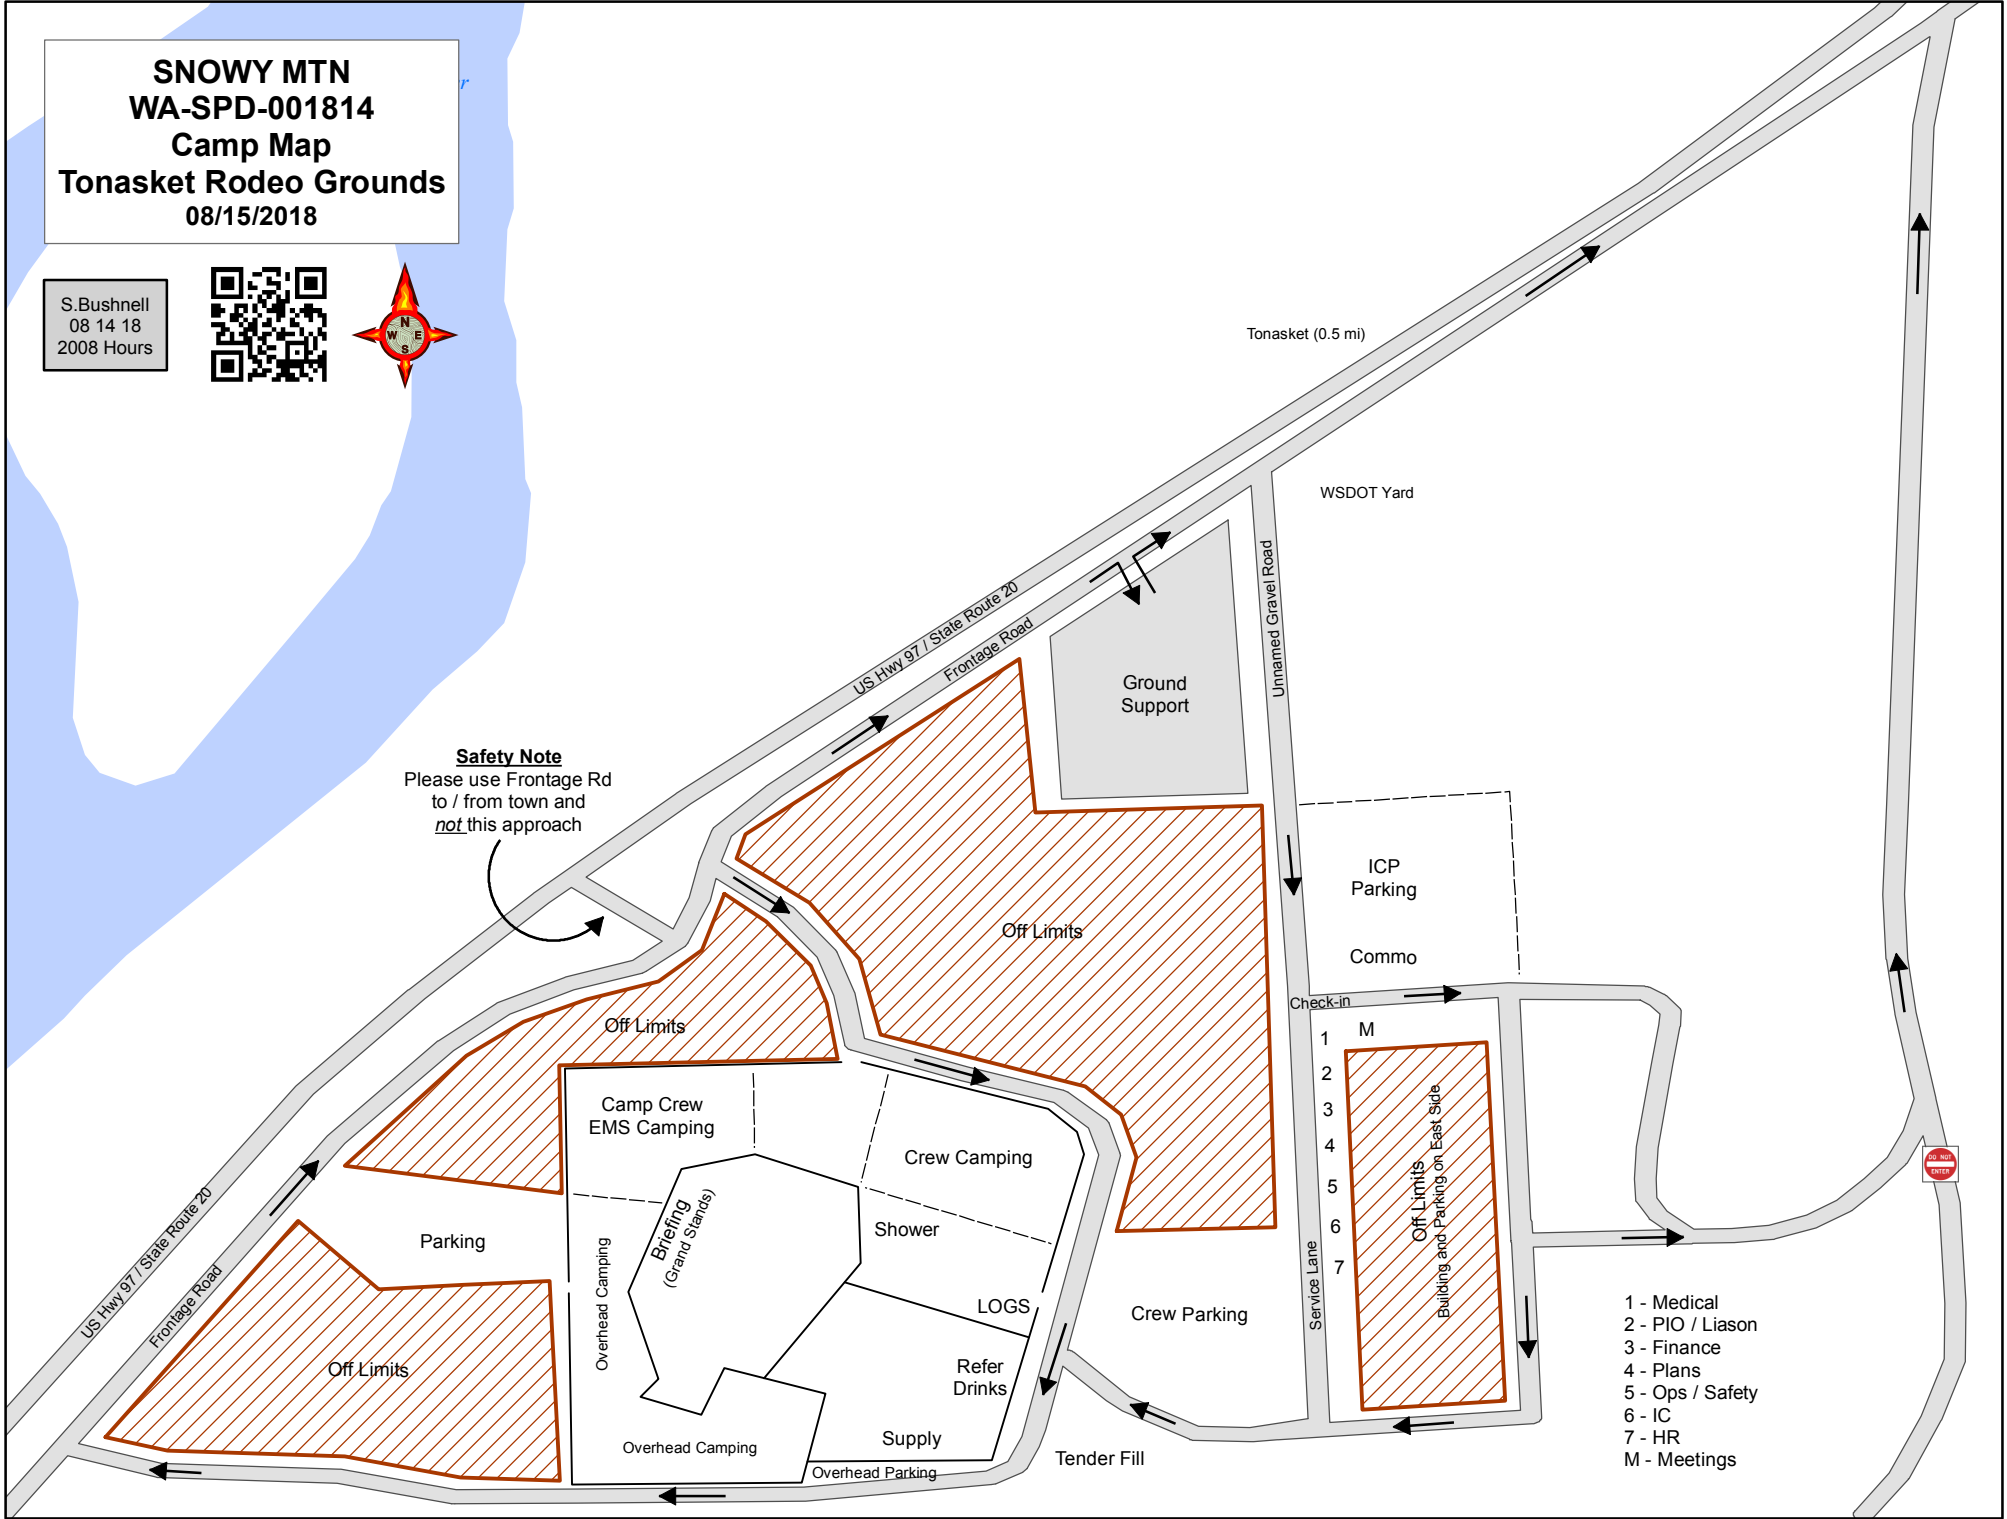

**SNOWY MTN
WA-SPD-001814
Camp Map
Tonasket Rodeo Grounds
08/15/2018**

S. Bushnell
08 14 18
2008 Hours

Safety Note
Please use Frontage Rd
to / from town and
not this approach

Tonasket (0.5 mi)

WSDOT Yard

Ground Support

ICP Parking

Commo

Check-in

1
2
3
4
5
6
7
Service Lane

M

Off Limits
Building and Parking on East Side

- 1 - Medical
- 2 - PIO / Liason
- 3 - Finance
- 4 - Plans
- 5 - Ops / Safety
- 6 - IC
- 7 - HR
- M - Meetings