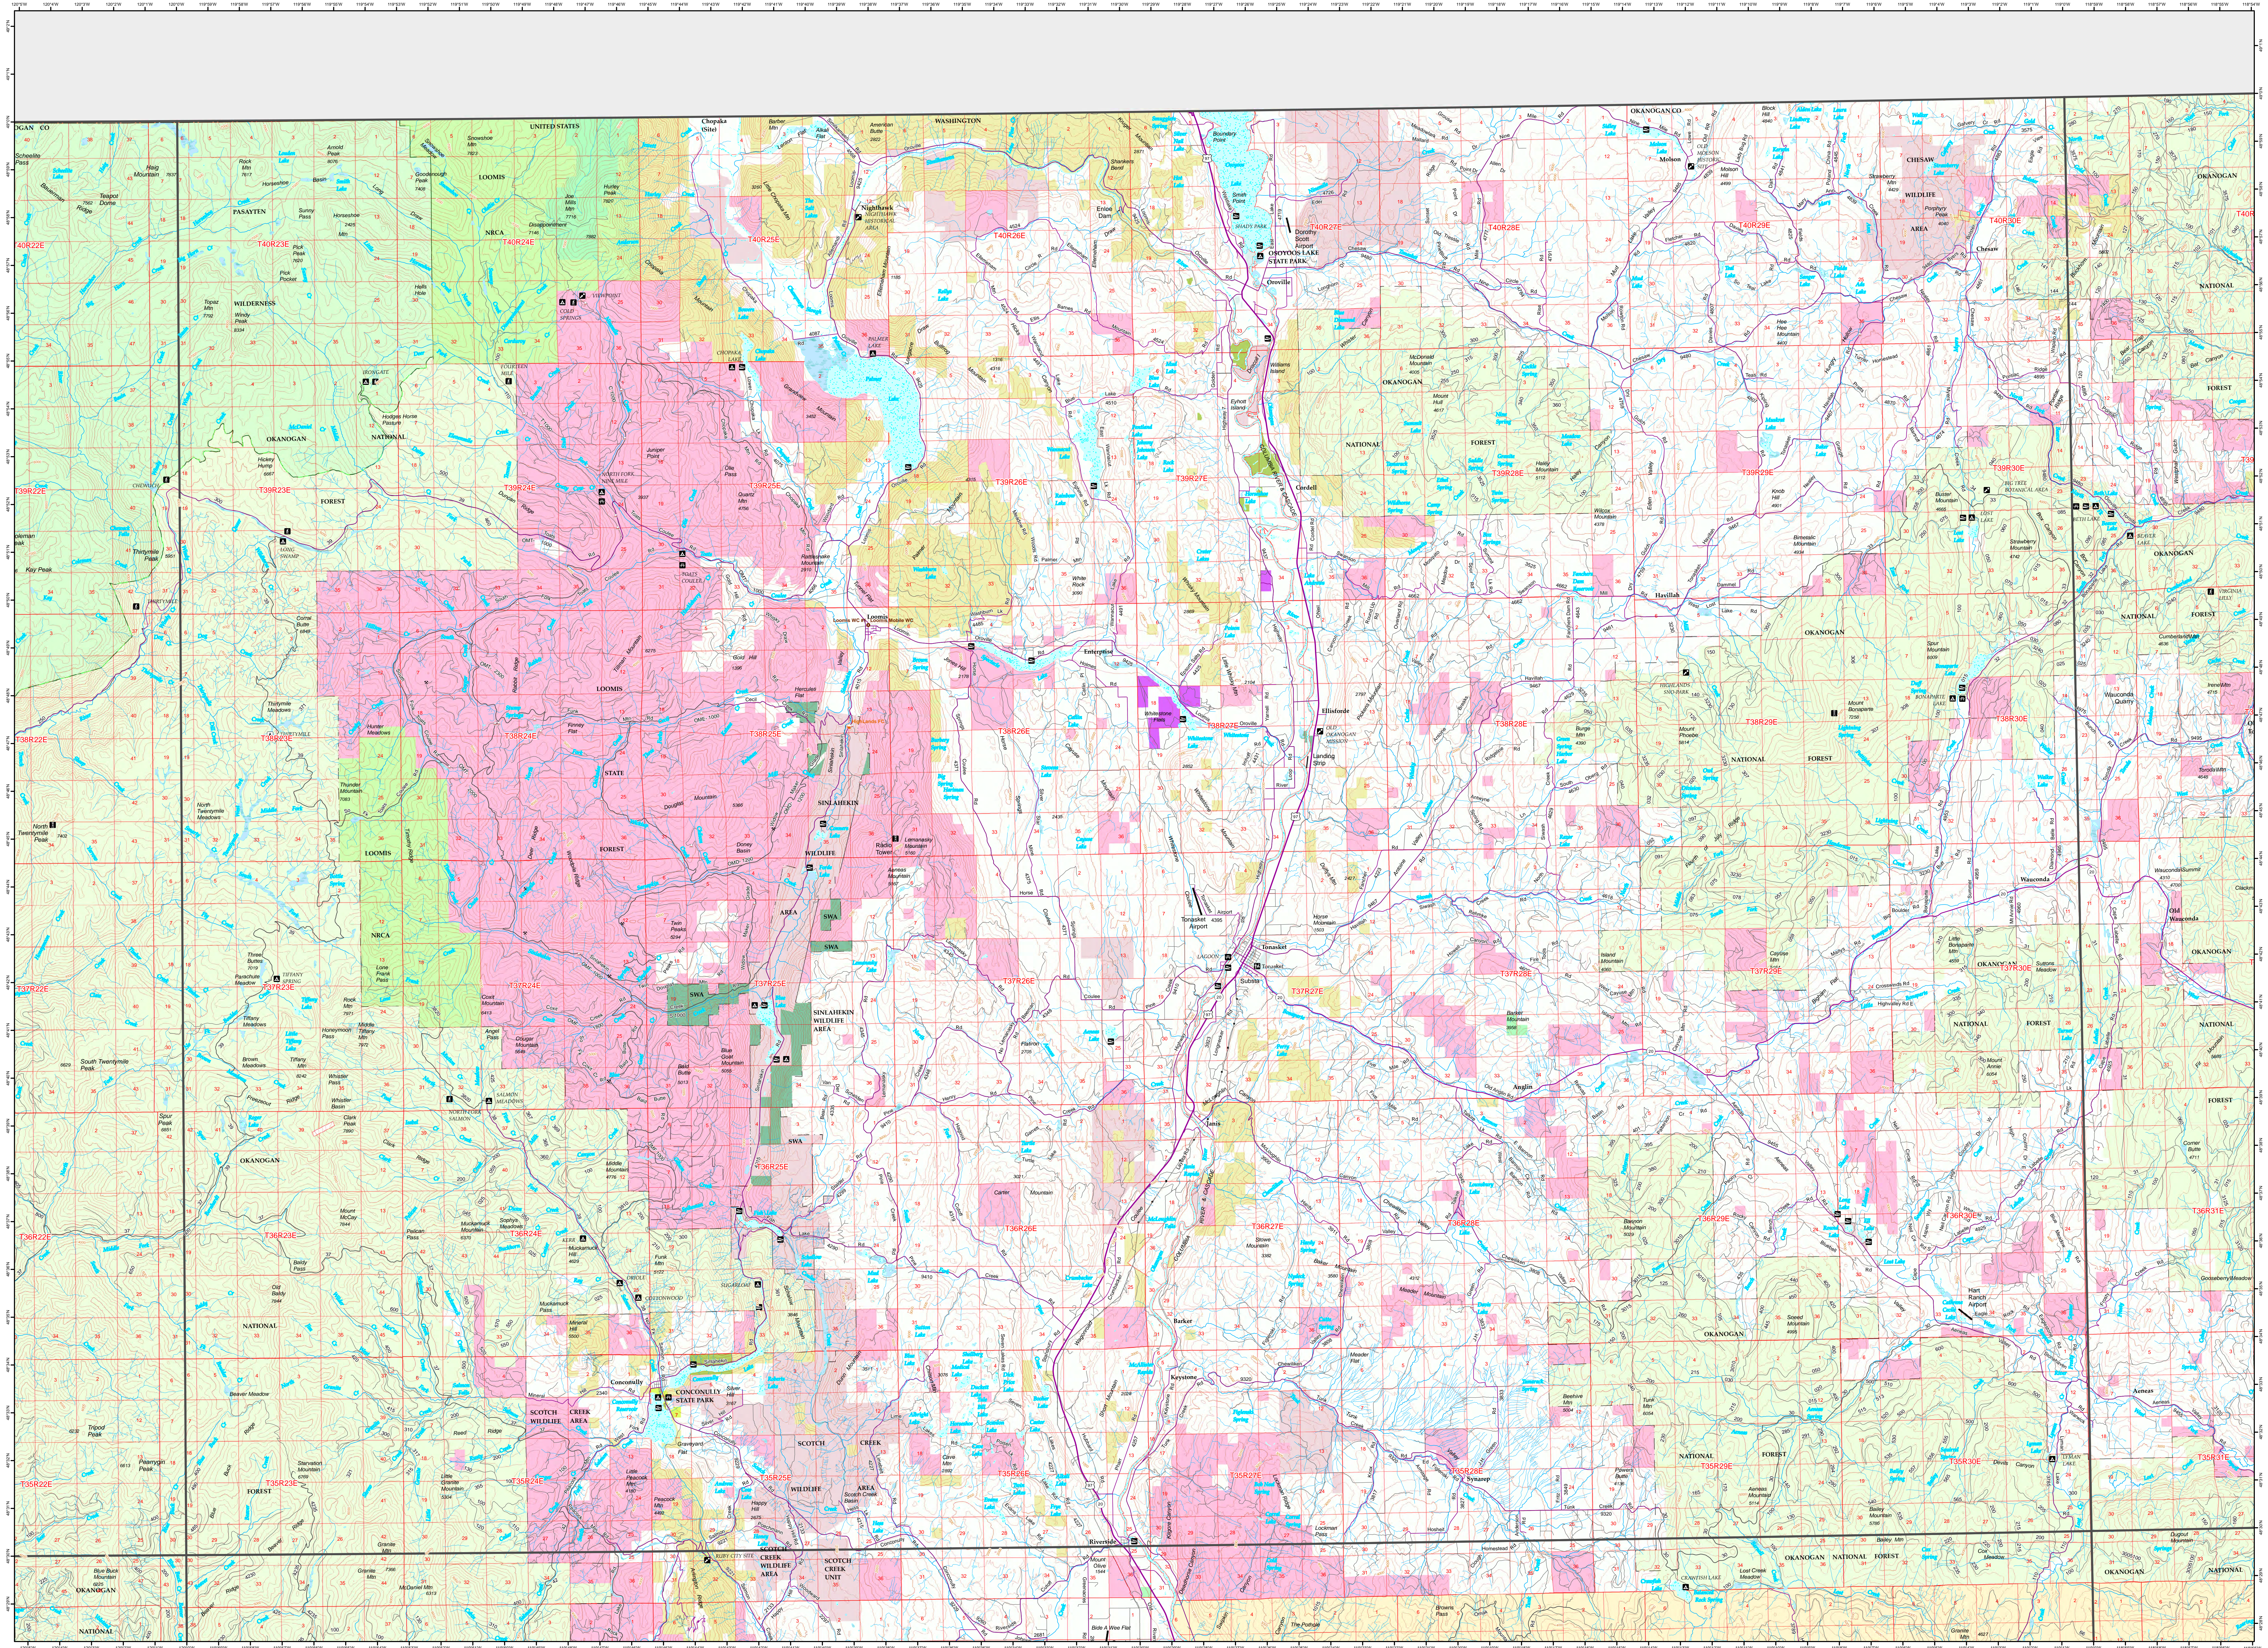

OROVILLE

ROBINSON MOUNTAIN

REPUBLIC