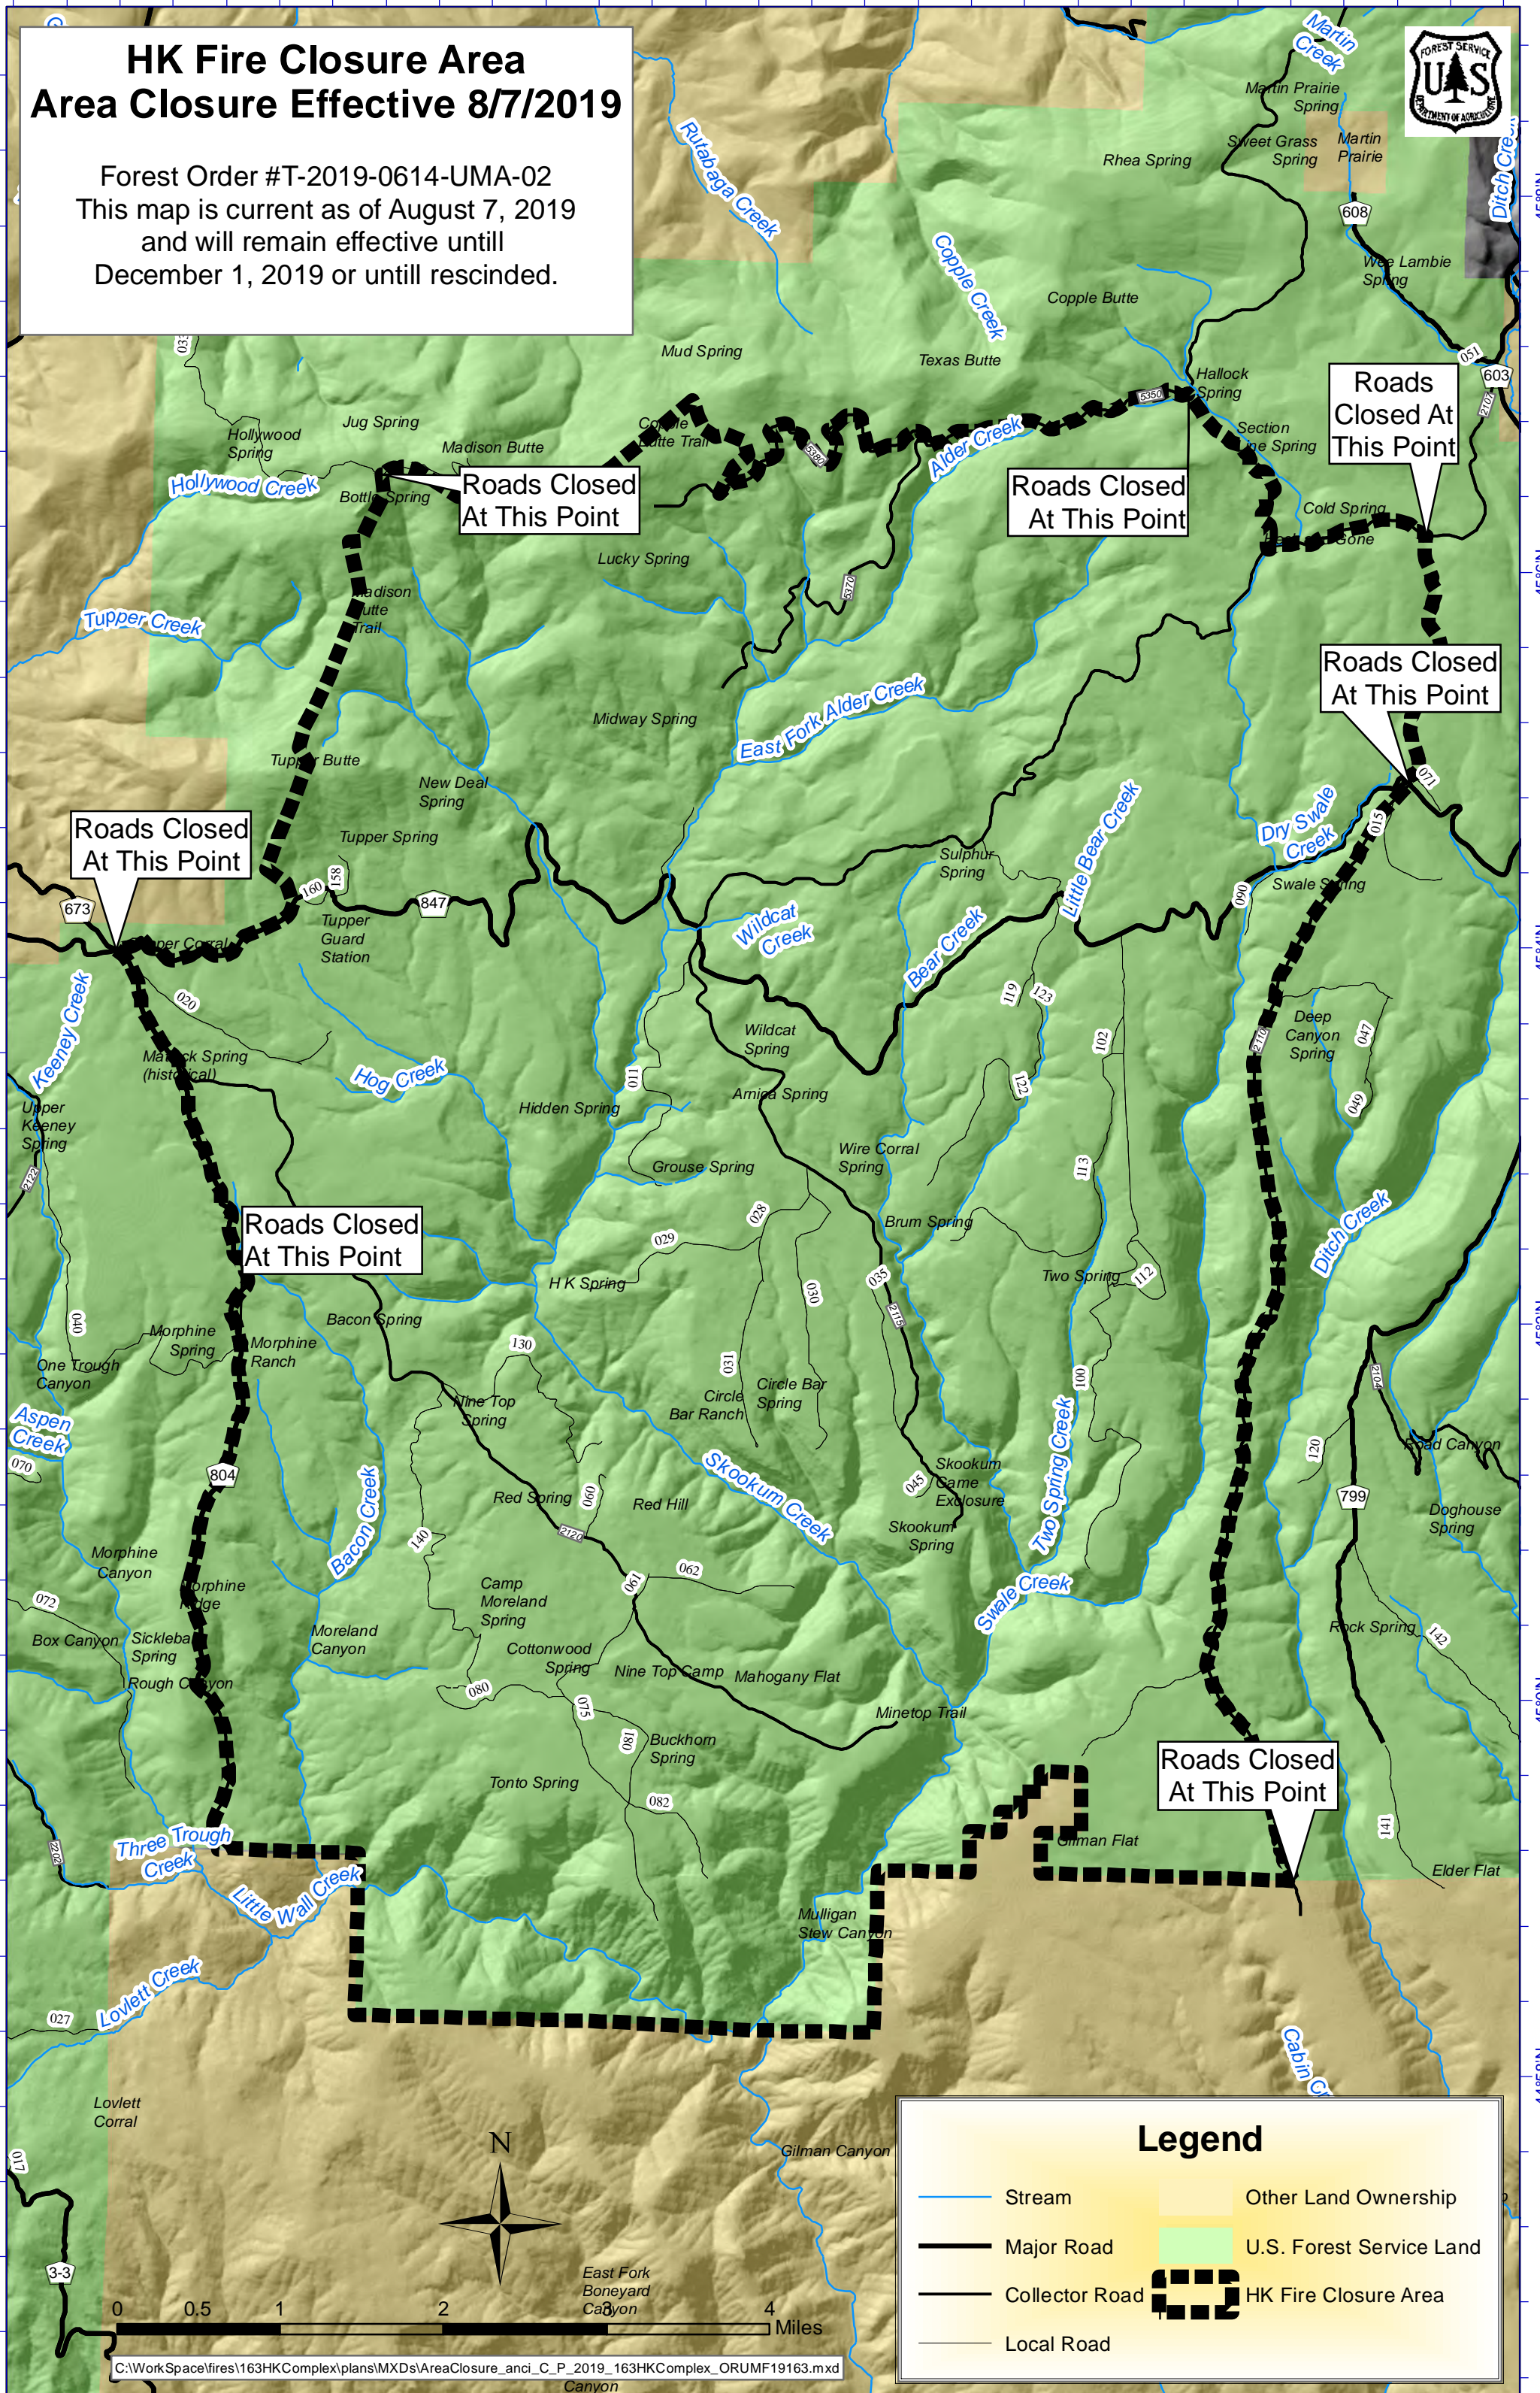

HK Fire Closure Area Area Closure Effective 8/7/2019

Forest Order #T-2019-0614-UMA-02
This map is current as of August 7, 2019
and will remain effective until
December 1, 2019 or until rescinded.

Roads Closed At This Point

Roads Closed At This Point

Roads Closed At This Point

Roads Closed At This Point

Roads Closed At This Point

Roads Closed At This Point

Roads Closed At This Point

Legend

- Stream
- Major Road
- Collector Road
- Local Road
- Other Land Ownership
- U.S. Forest Service Land
- HK Fire Closure Area

45°8'N
45°6'N
45°4'N
45°2'N
45°0'N
44°58'N

45°8'N
45°6'N
45°4'N
45°2'N
45°0'N
44°58'N

119°30'W 119°28'W 119°26'W 119°24'W 119°22'W