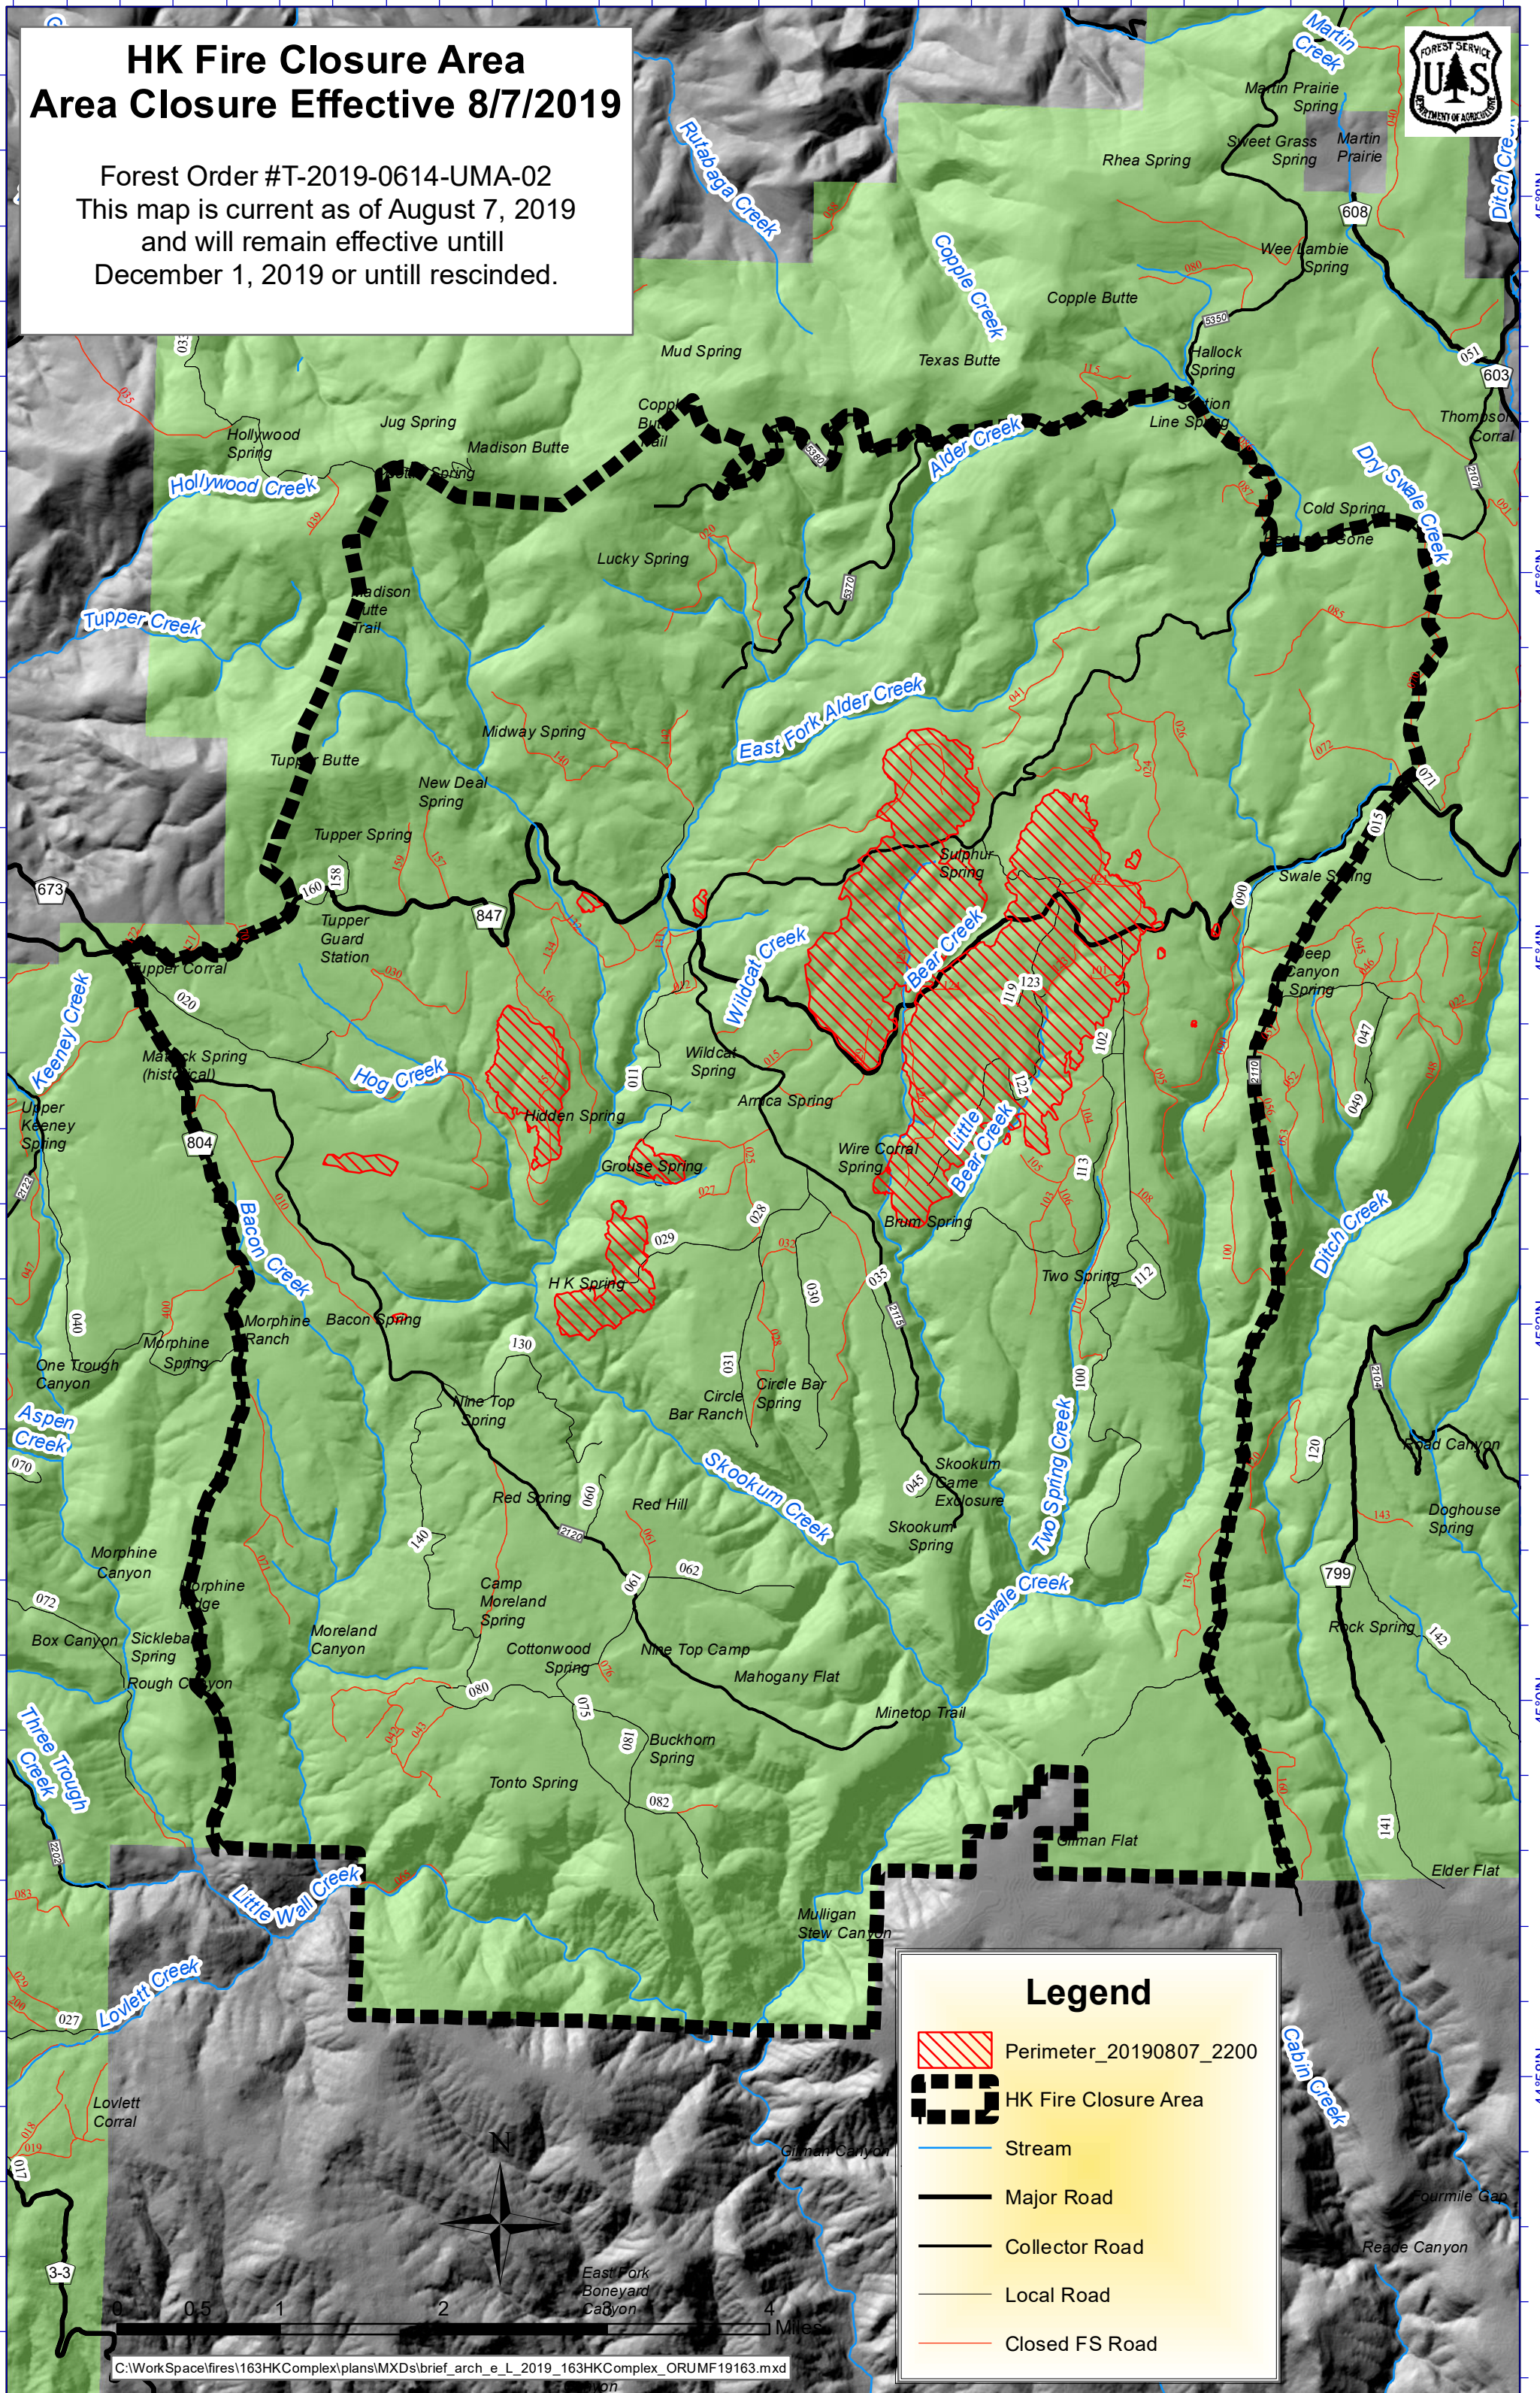

# HK Fire Closure Area Area Closure Effective 8/7/2019

Forest Order #T-2019-0614-UMA-02  
This map is current as of August 7, 2019  
and will remain effective until  
December 1, 2019 or until rescinded.

### Legend

-  Perimeter\_20190807\_2200
-  HK Fire Closure Area
-  Stream
-  Major Road
-  Collector Road
-  Local Road
-  Closed FS Road