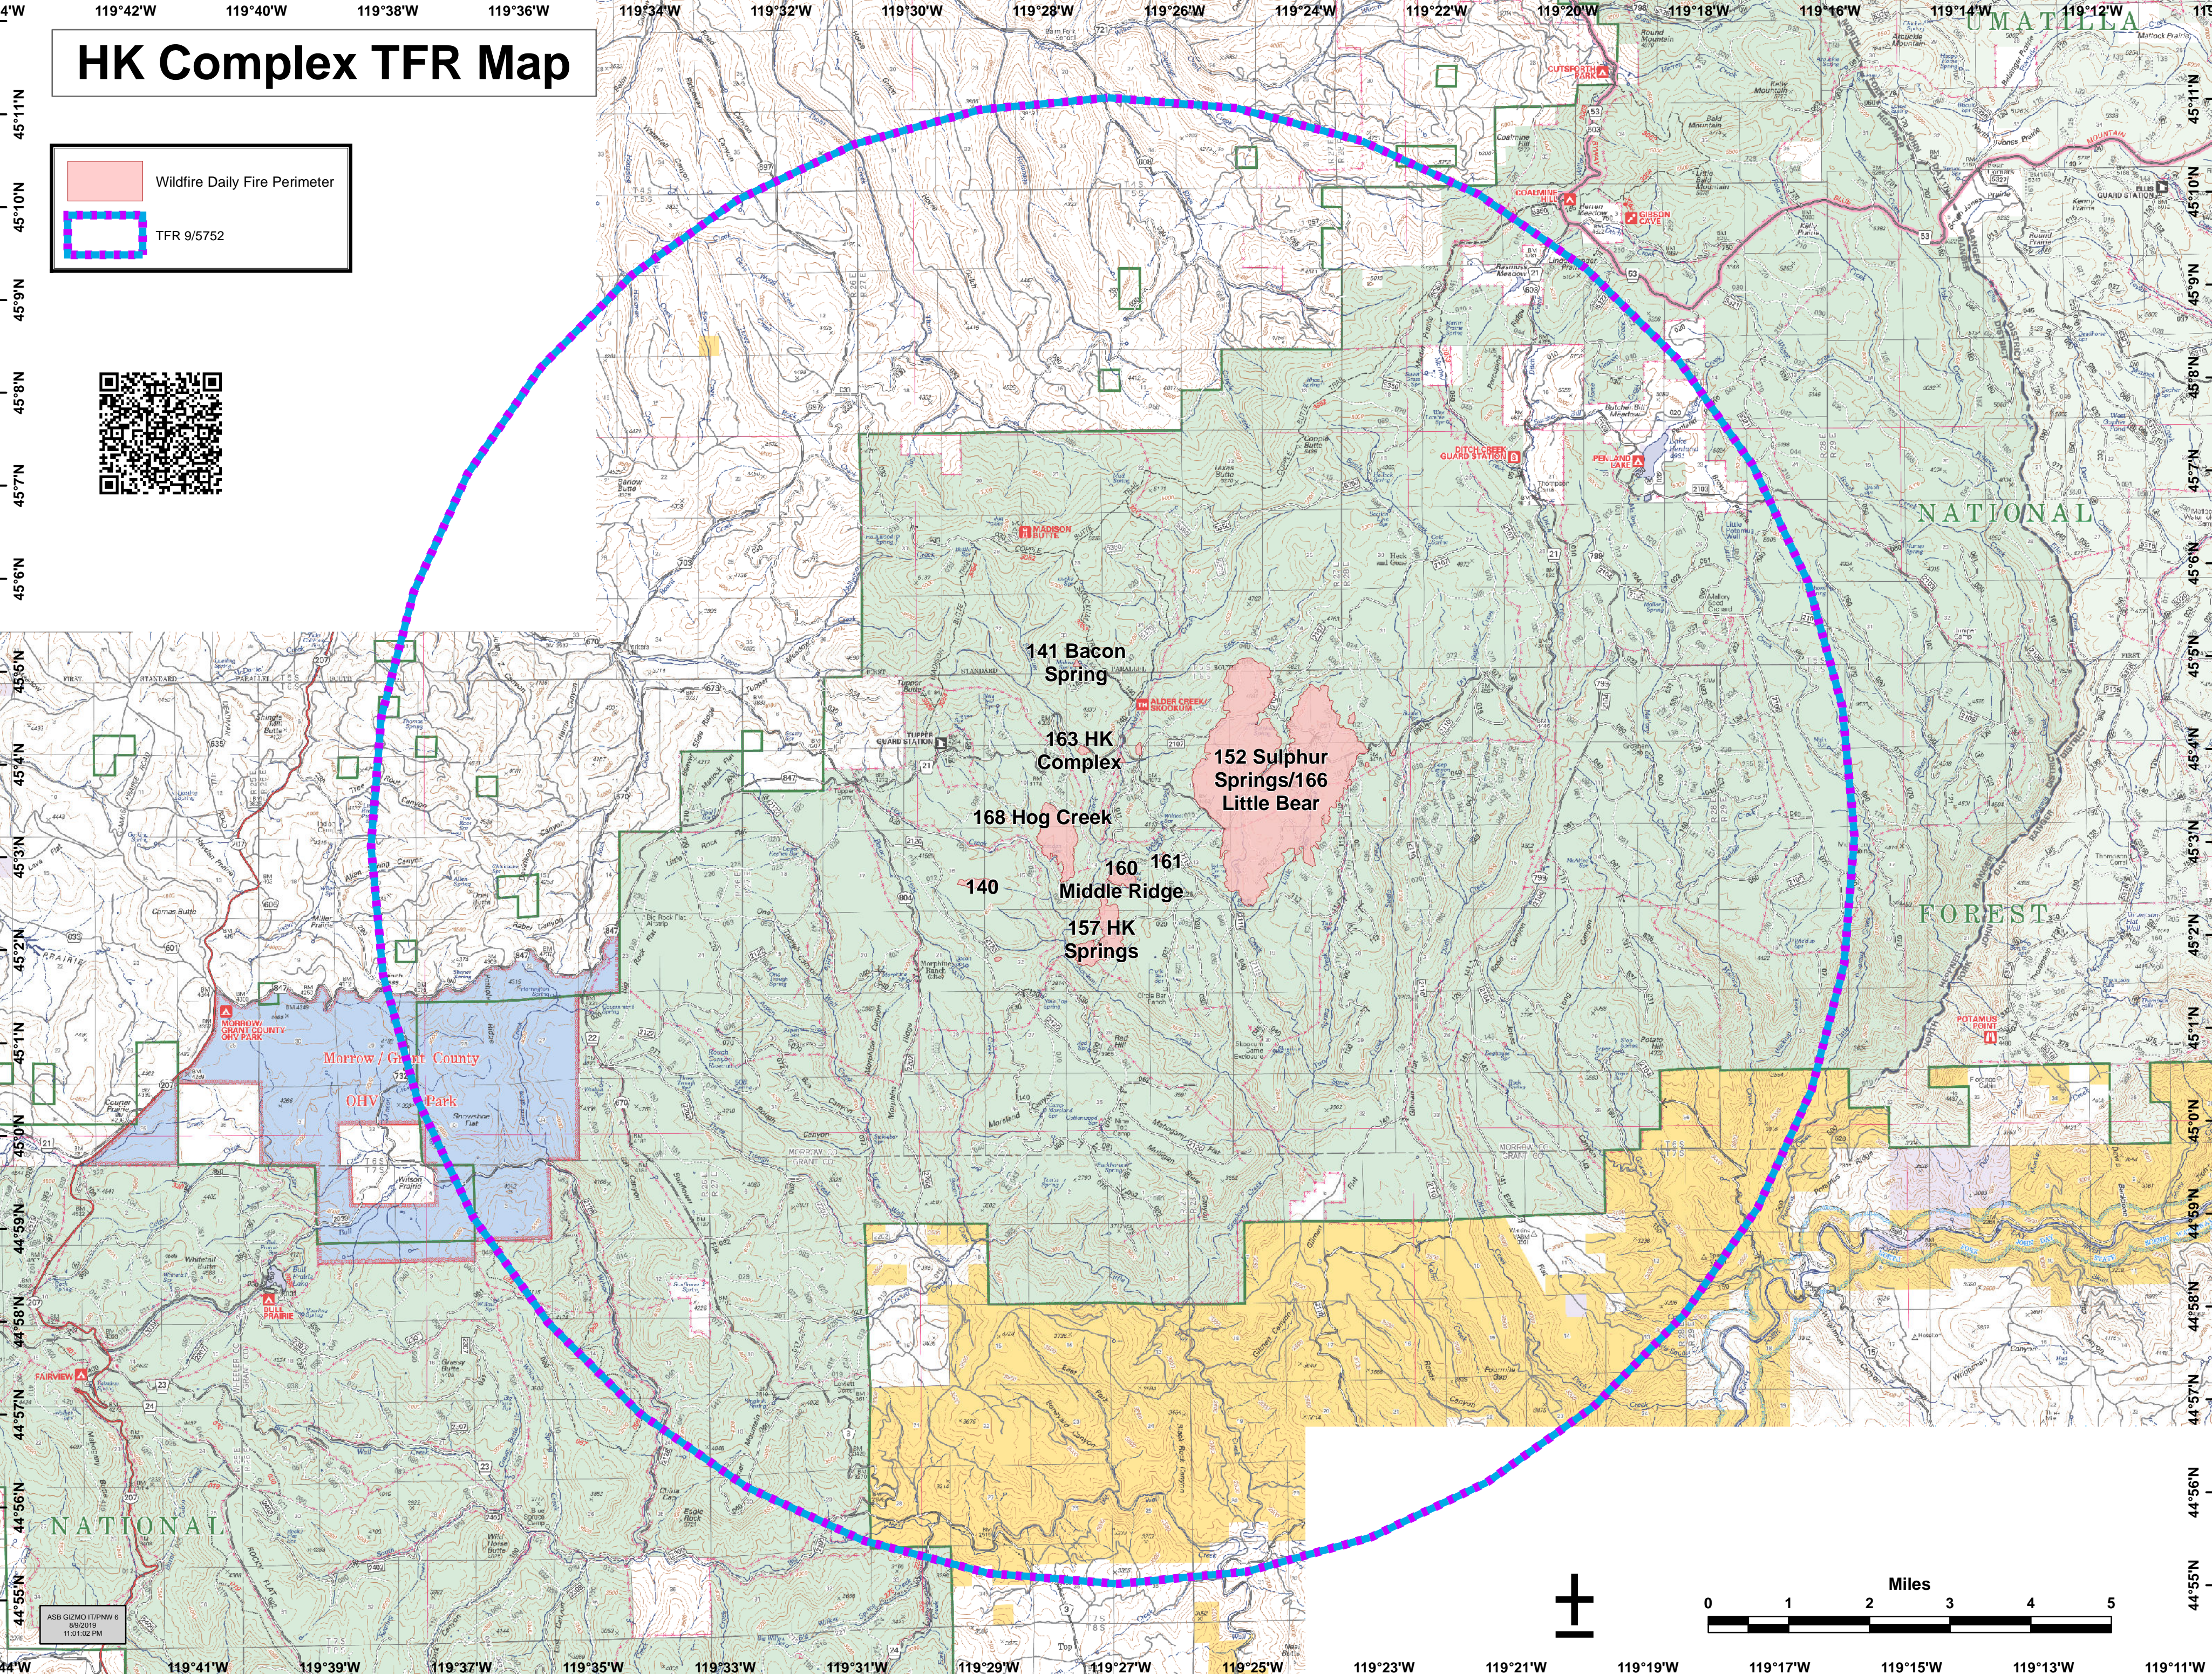

# HK Complex TFR Map

Wildfire Daily Fire Perimeter  
TFR 9/5752

ASB G2MO ITPNW 6  
9/30/2018  
11:01:02 PM