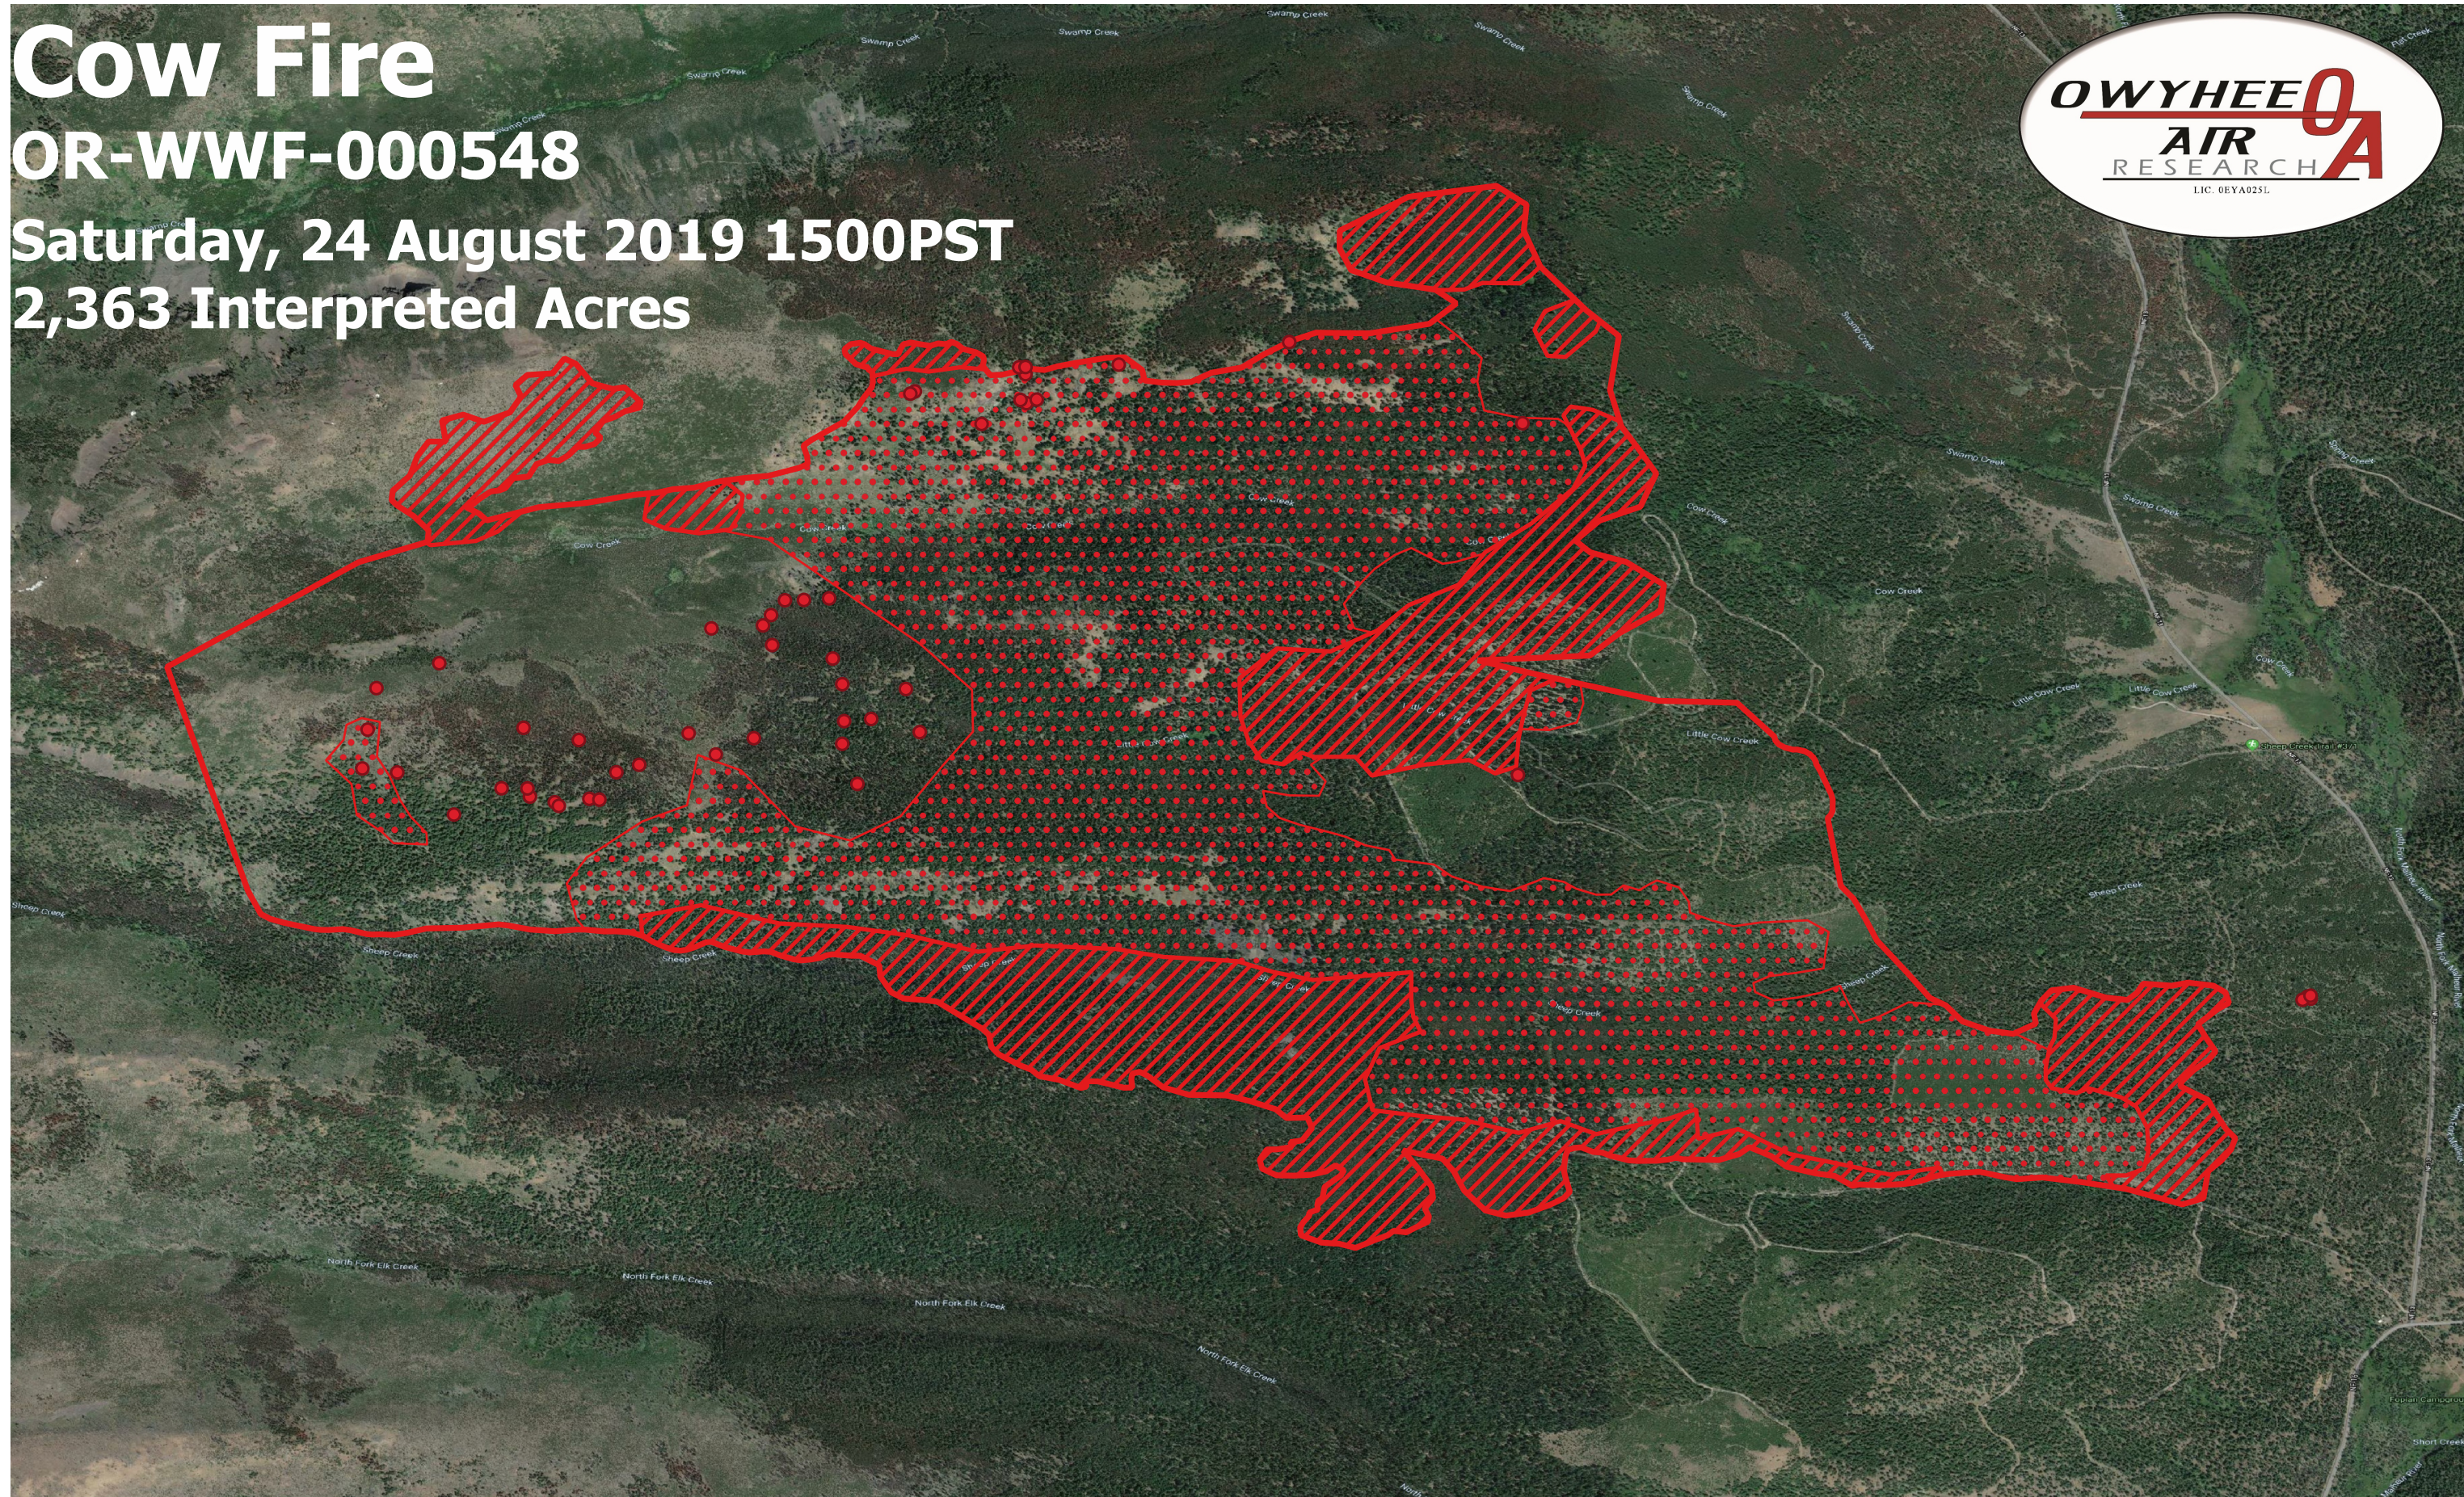

Cow Fire

OR-WWF-000548

Saturday, 24 August 2019 1500PST
2,363 Interpreted Acres

Legend

- IR Isolated Heat
- Burn Perimeter
- ▨ IR Intense Heat
- IR Scattered Heat

Scale: 1:11,000
Projection: WGS 84
Produced by Owyhee Air Research, Inc.
IR Interpreter: C. Merriman
fire@owyheear.com (208) 442-5405