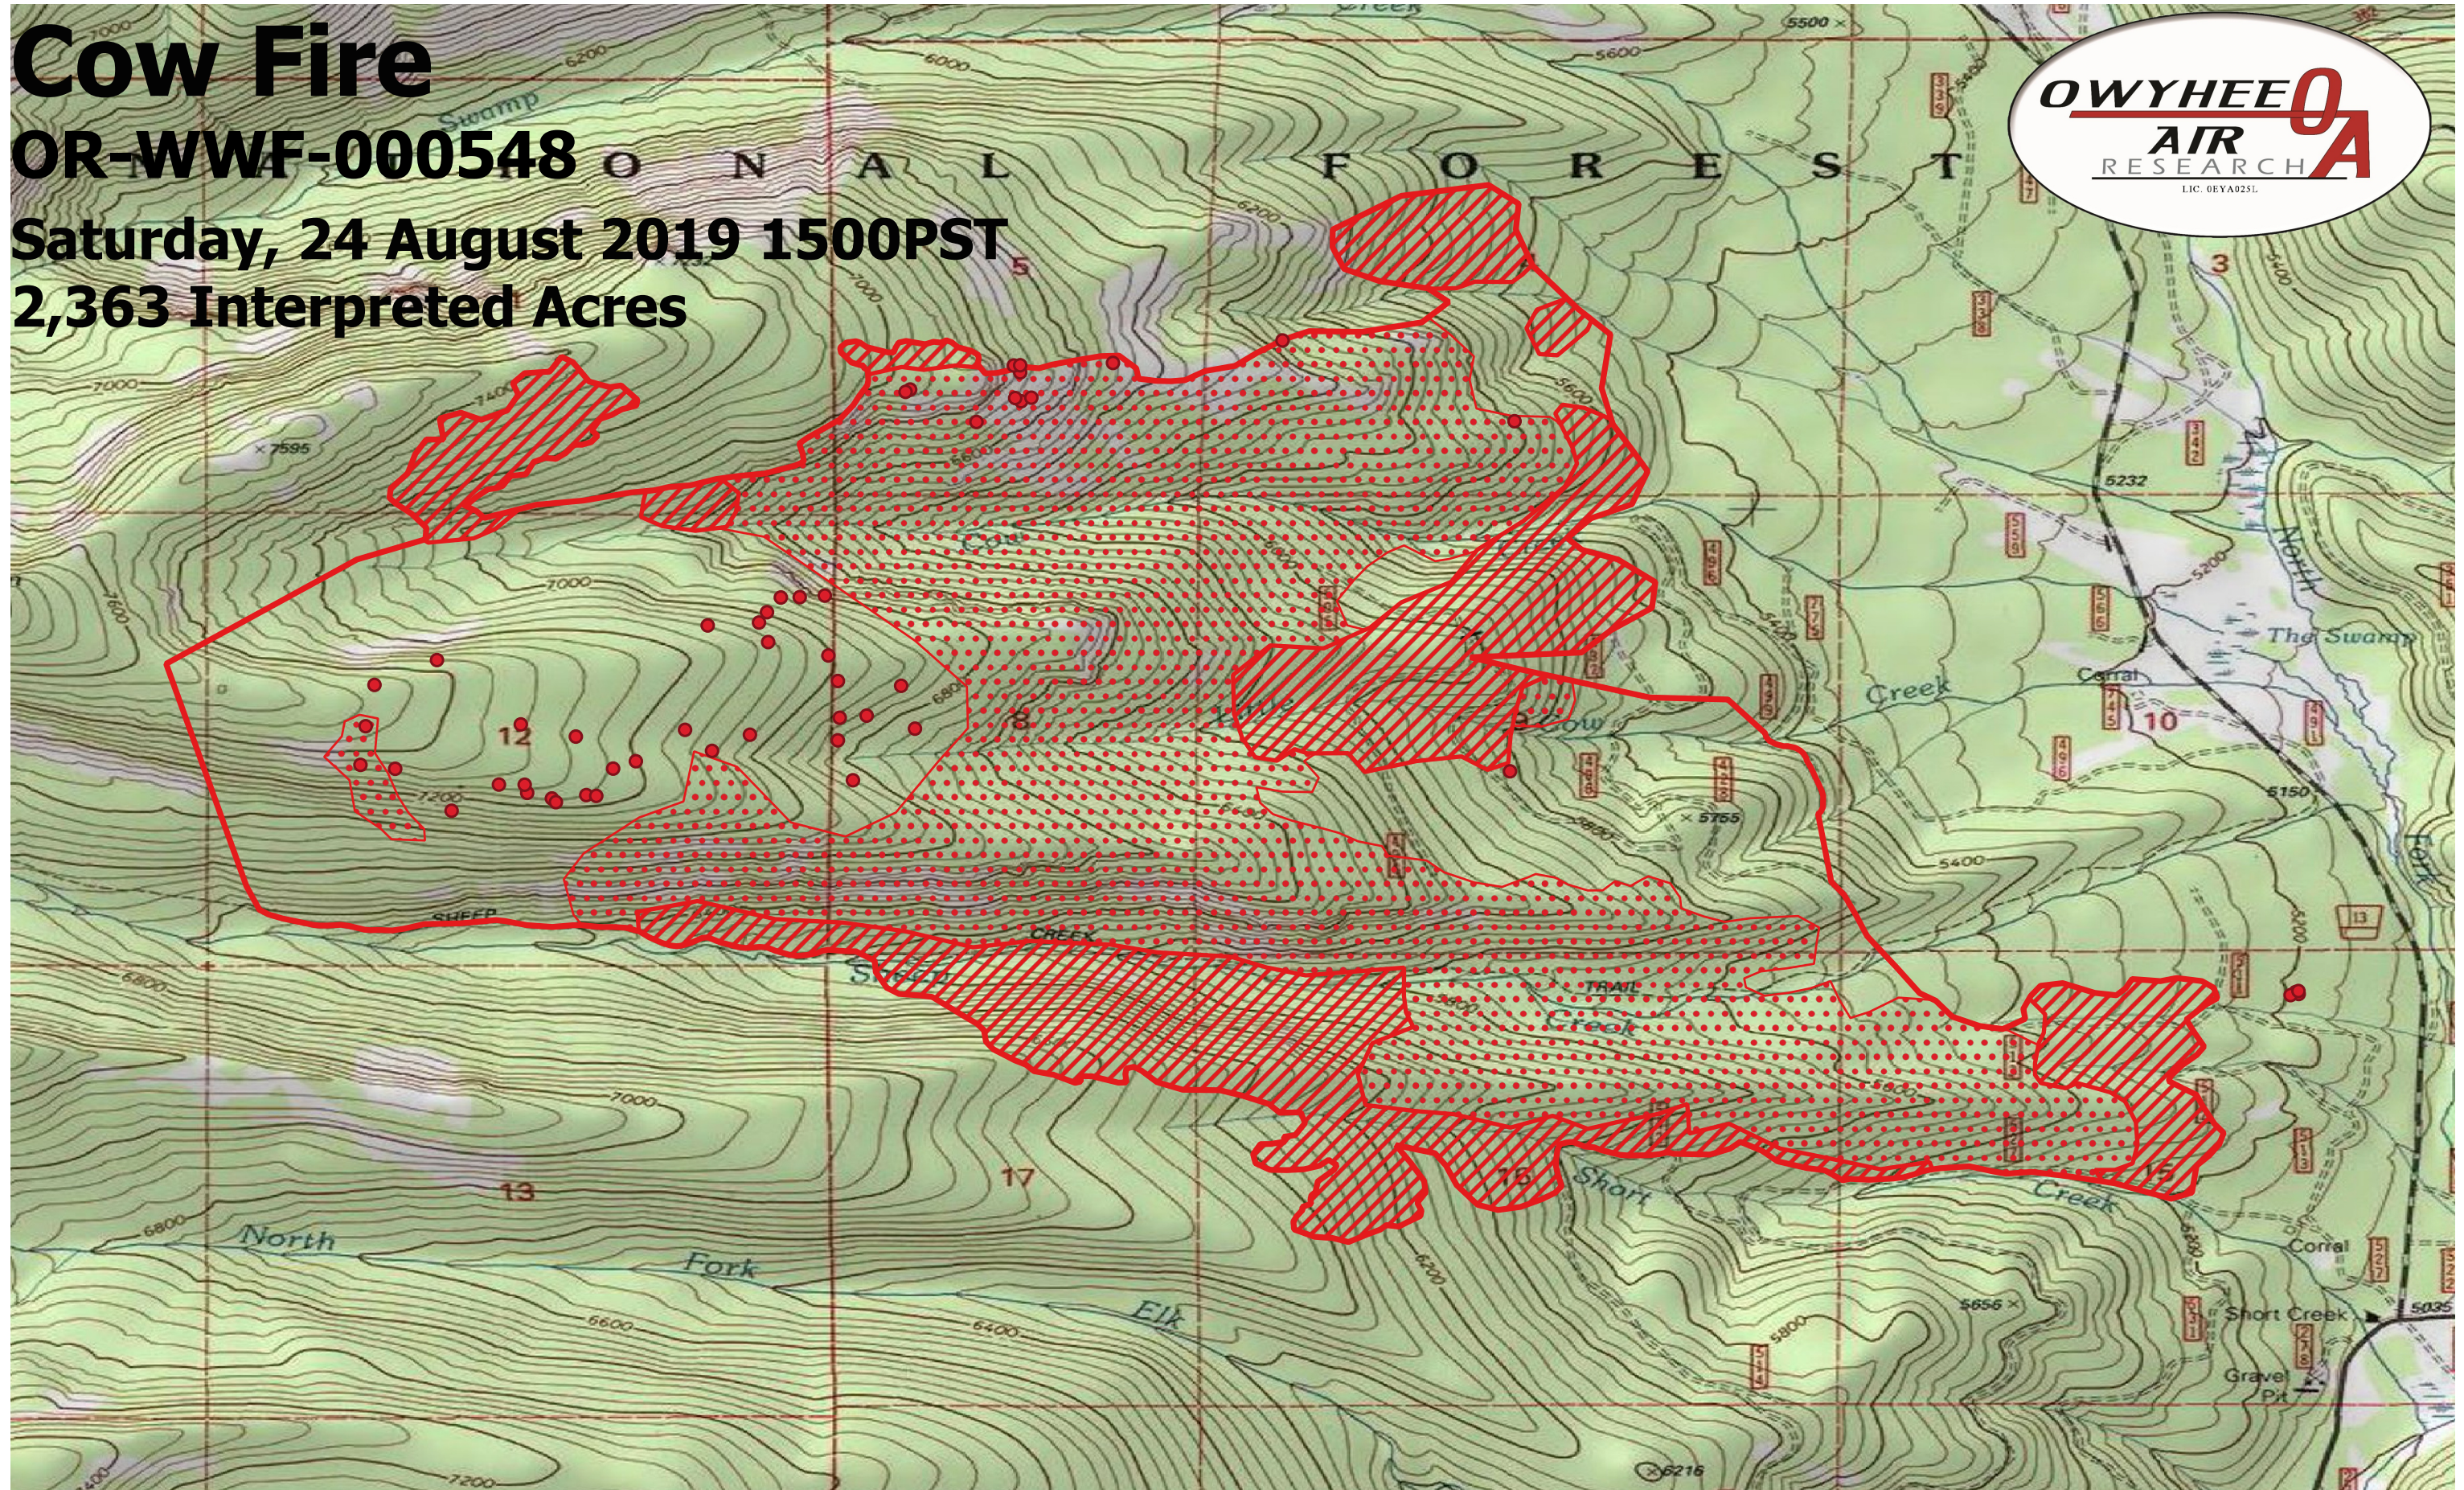

Cow Fire

OR-WWF-000548

Saturday, 24 August 2019 1500PST
2,363 Interpreted Acres

- Legend
- IR Isolated Heat
 - ▭ Burn Perimeter
 - ▨ IR Intense Heat
 - ▤ IR Scattered Heat

Scale: 1:11,000
Projection: WGS 84
Produced by Owyhee Air Research, Inc.
IR Interpreter: C. Merriman
fire@owyheear.com (208) 442-5405