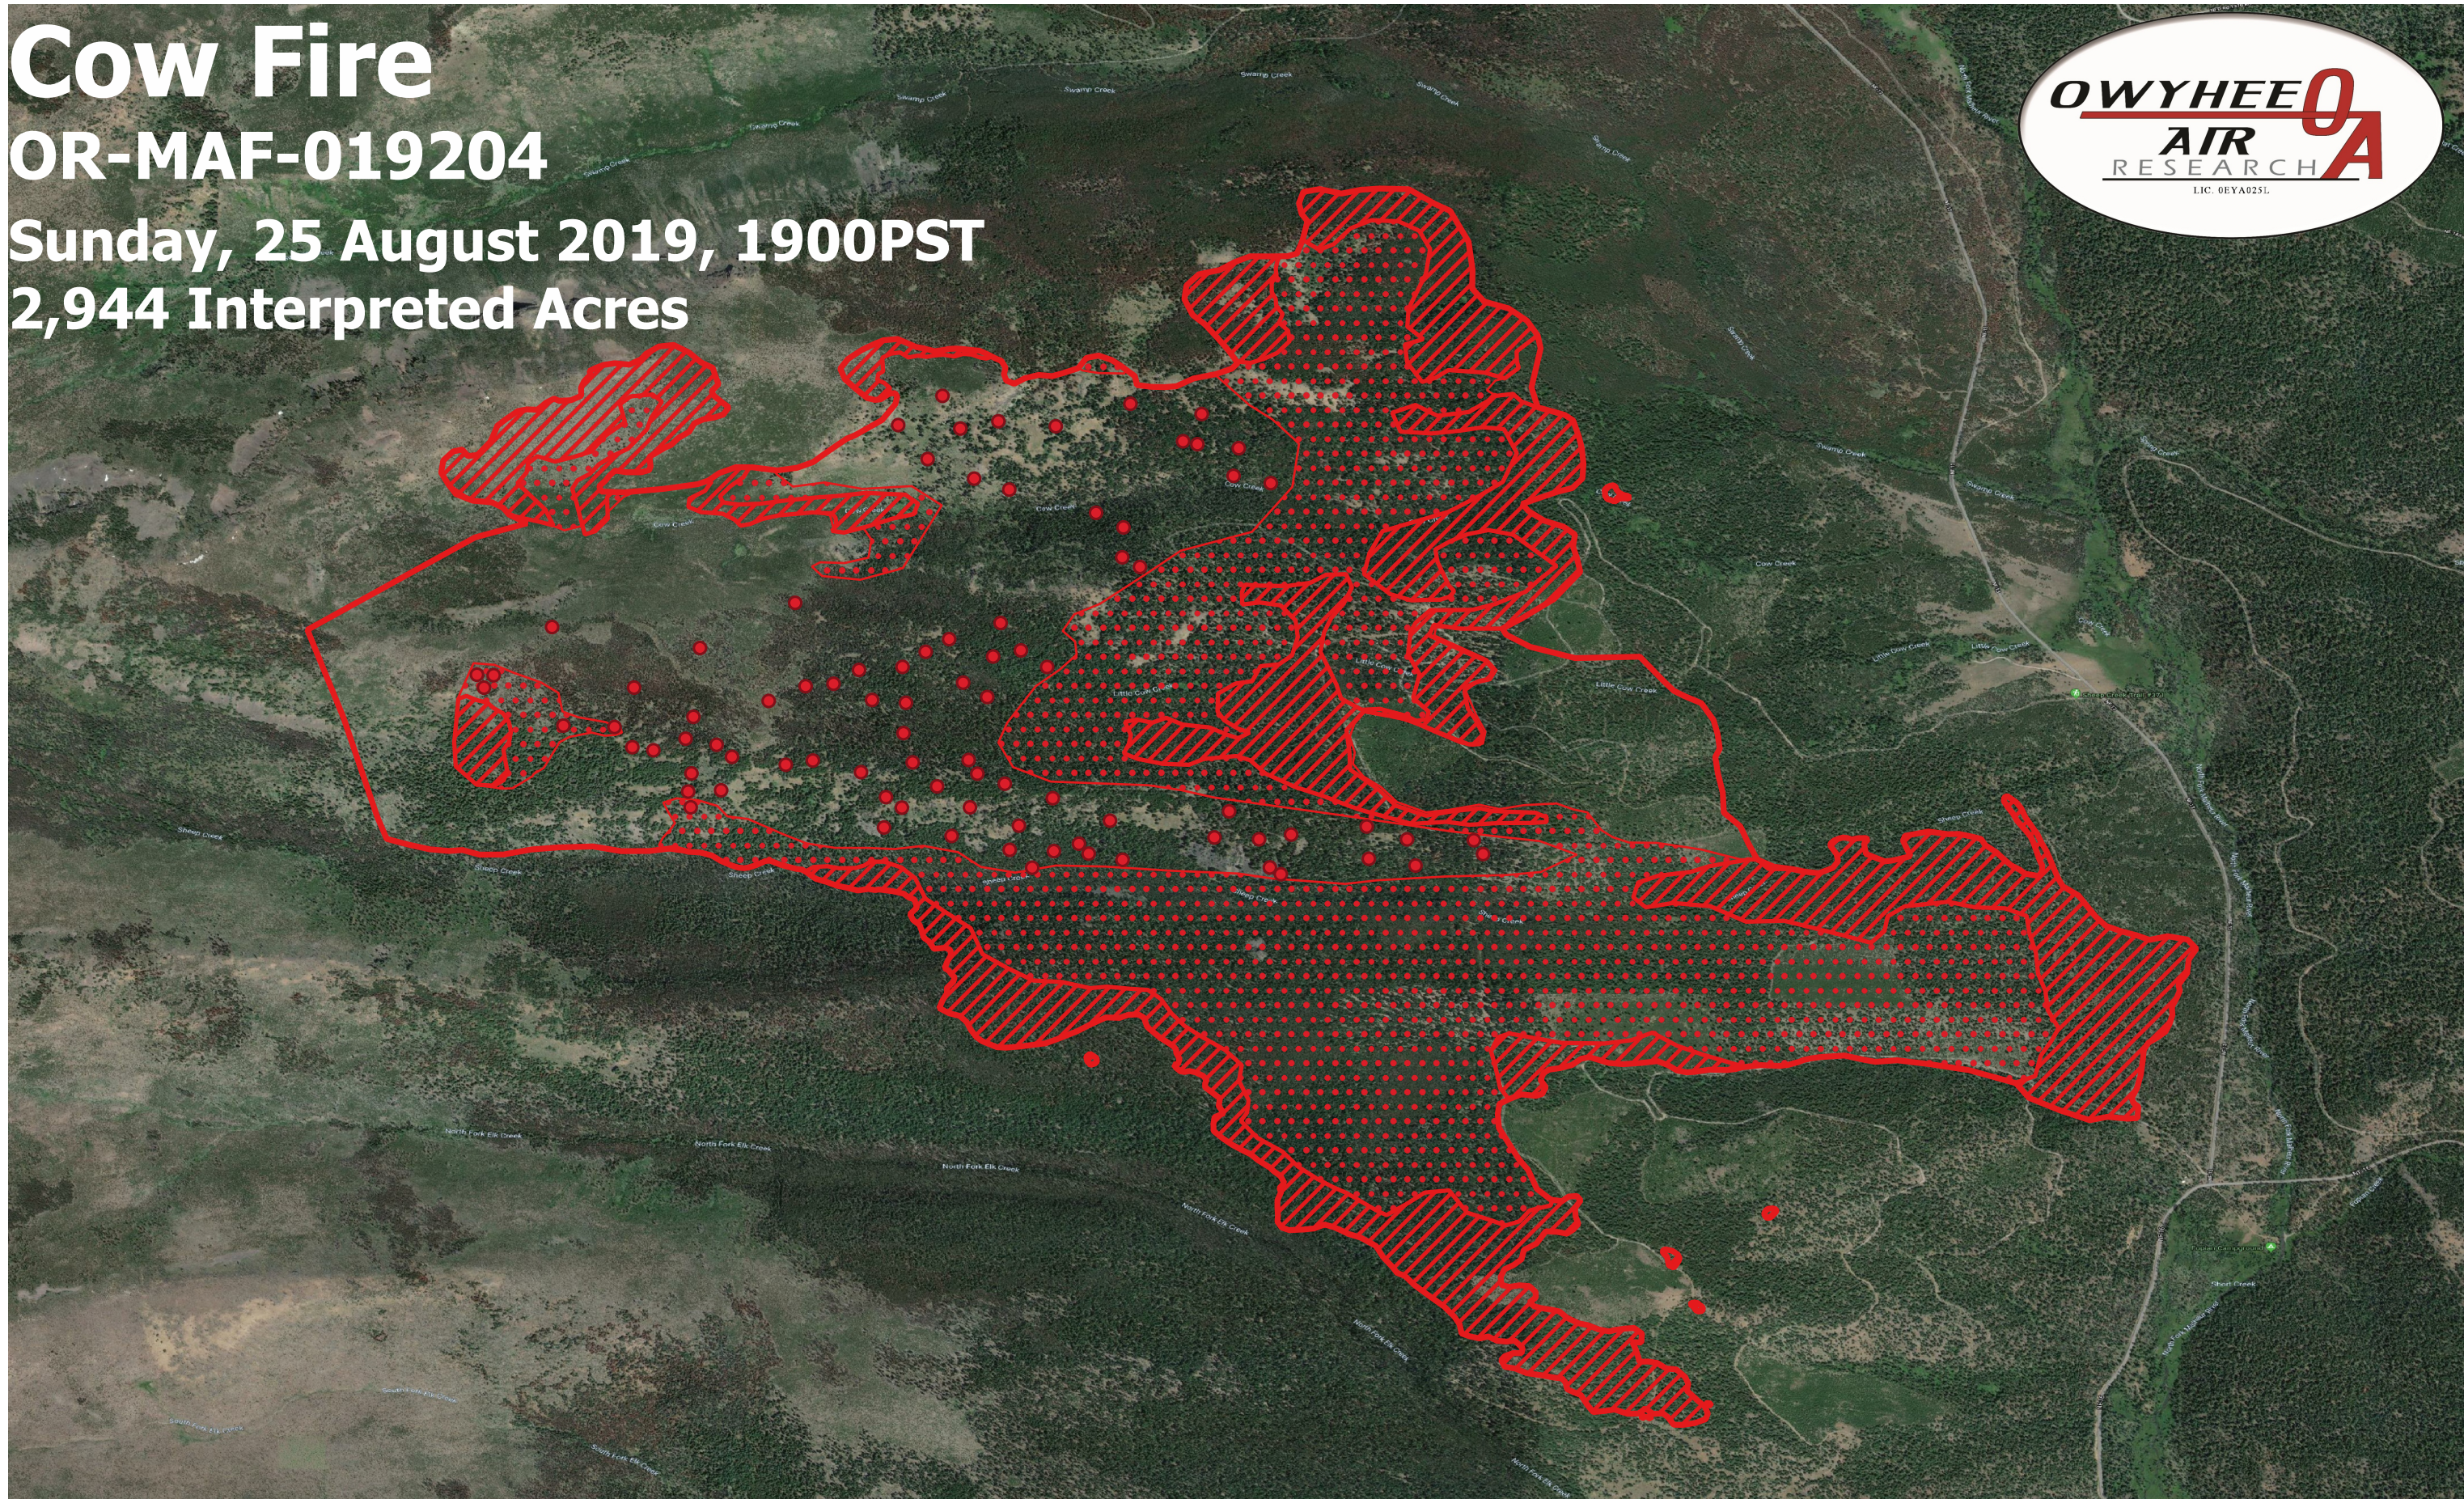

# Cow Fire

## OR-MAF-019204

Sunday, 25 August 2019, 1900PST  
2,944 Interpreted Acres

### Legend

- IR Isolated Heat
- Burn Perimeter
- ▨ IR Intense Heat
- IR Scattered Heat

Scale: 1:13,000

Projection: WGS 84

Produced by Owyhee Air Research, Inc.

IR Interpreter: C. Merriman

fire@owyheear.com (208) 442-5405