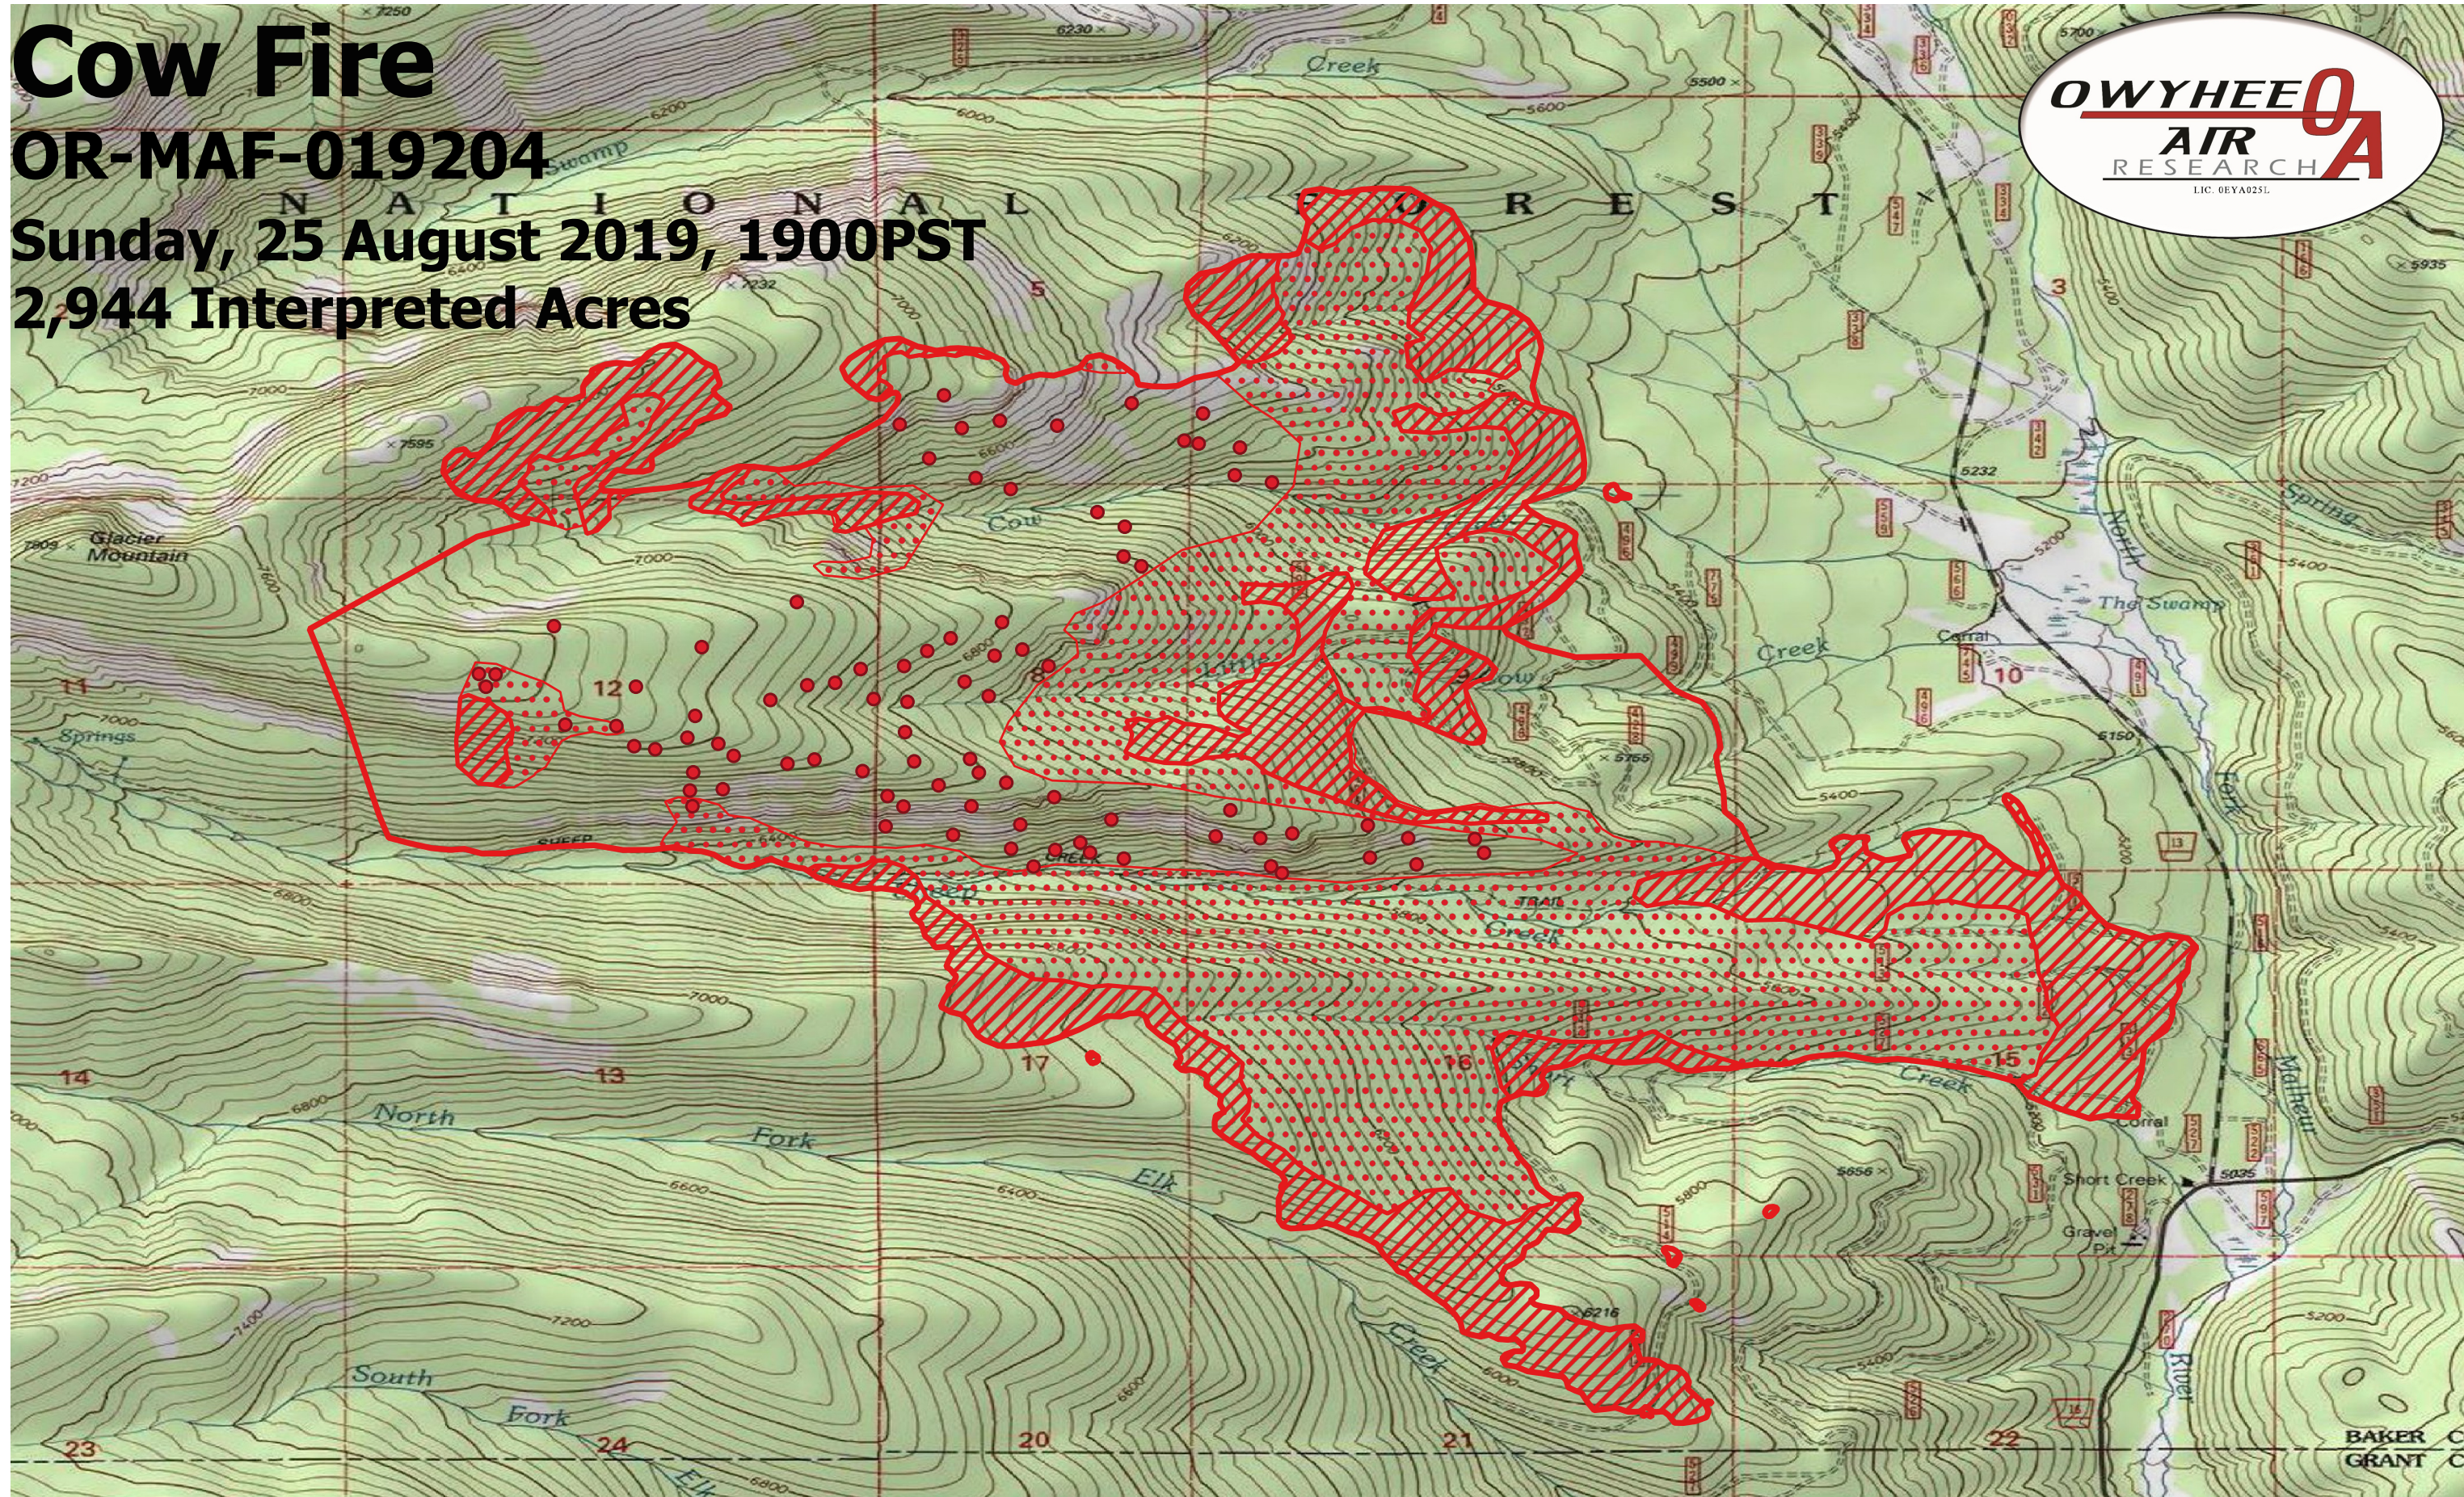

Cow Fire

OR-MAF-019204

Sunday, 25 August 2019, 1900PST

2,944 Interpreted Acres

- Legend
- IR Isolated Heat
 - Burn Perimeter
 - ▨ IR Intense Heat
 - IR Scattered Heat

Scale: 1:13,000
Projection: WGS 84
Produced by Owyhee Air Research, Inc.
IR Interpreter: C. Merriman
fire@owyheear.com (208) 442-5405