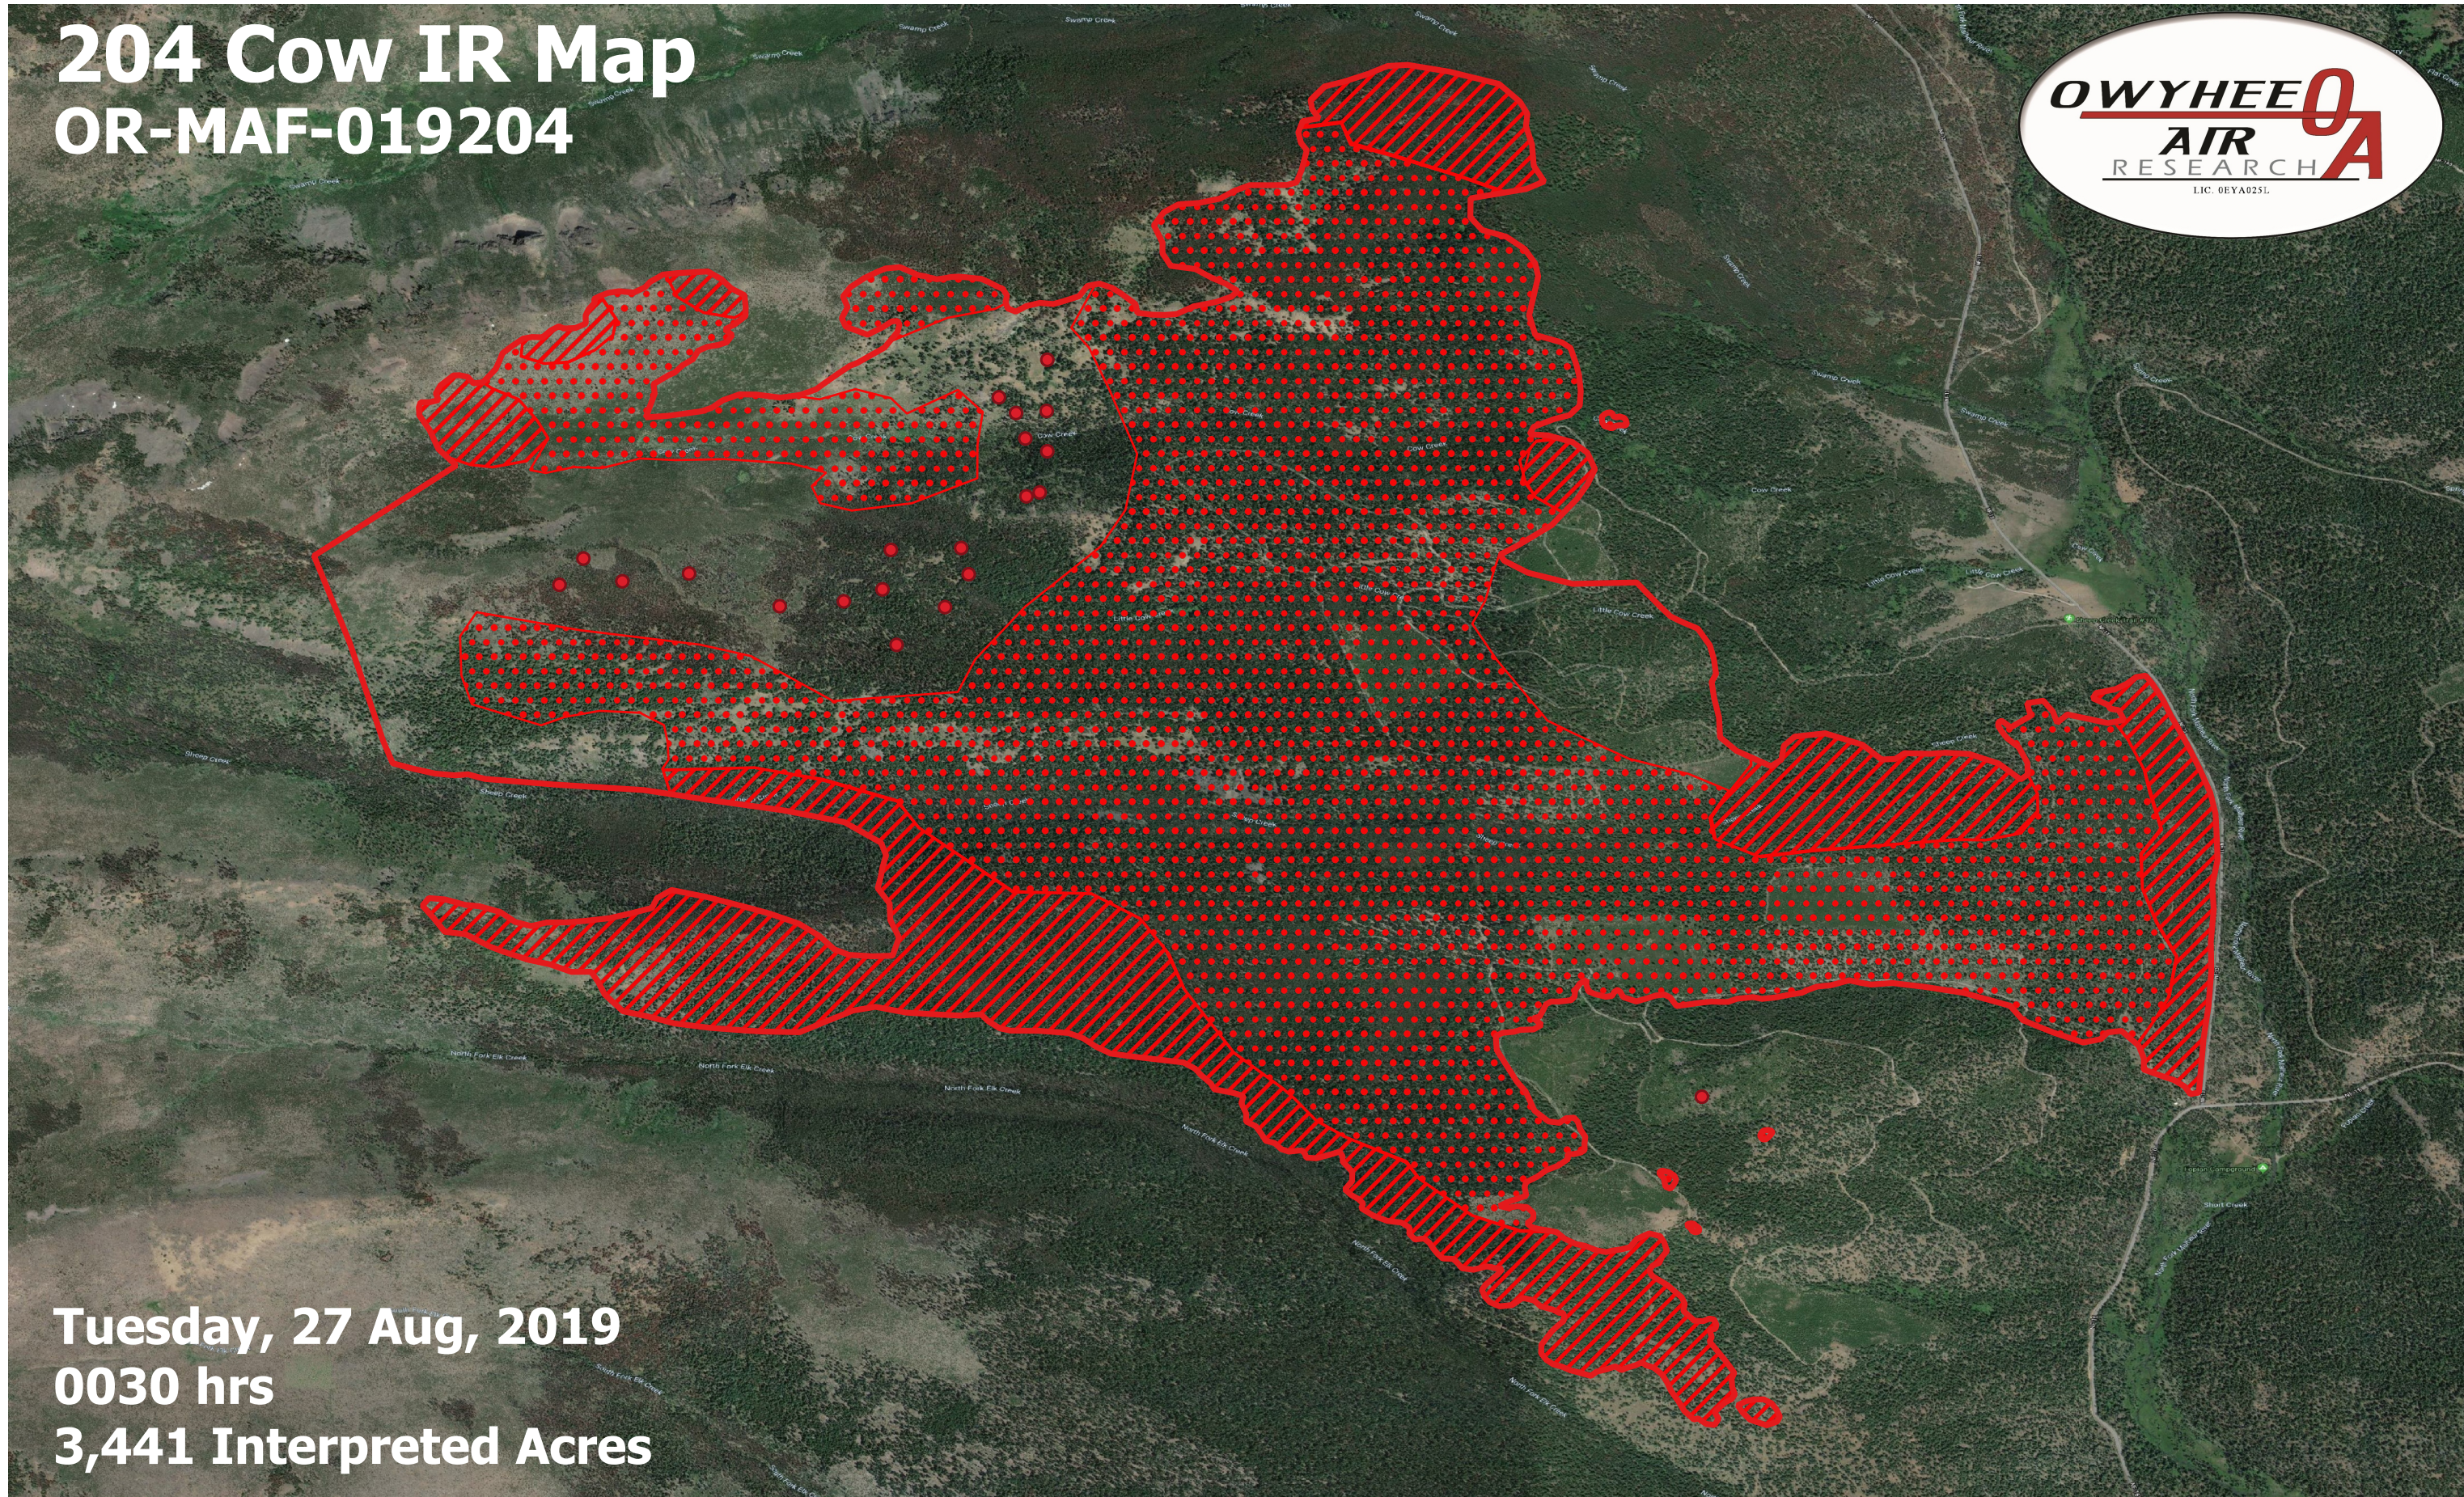

# 204 Cow IR Map

## OR-MAF-019204

**Tuesday, 27 Aug, 2019**  
**0030 hrs**  
**3,441 Interpreted Acres**

- Legend**
- Burn Perimeter
  - Intense Heat
  - Scattered Heat
  - Isolated Heat

Scale: 1:17,500  
Projection: WGS 84  
Produced by Owyhee Air Research, Inc.  
IR Interpreter: Dan Melody  
fire@owyheear.com (208) 442-5405