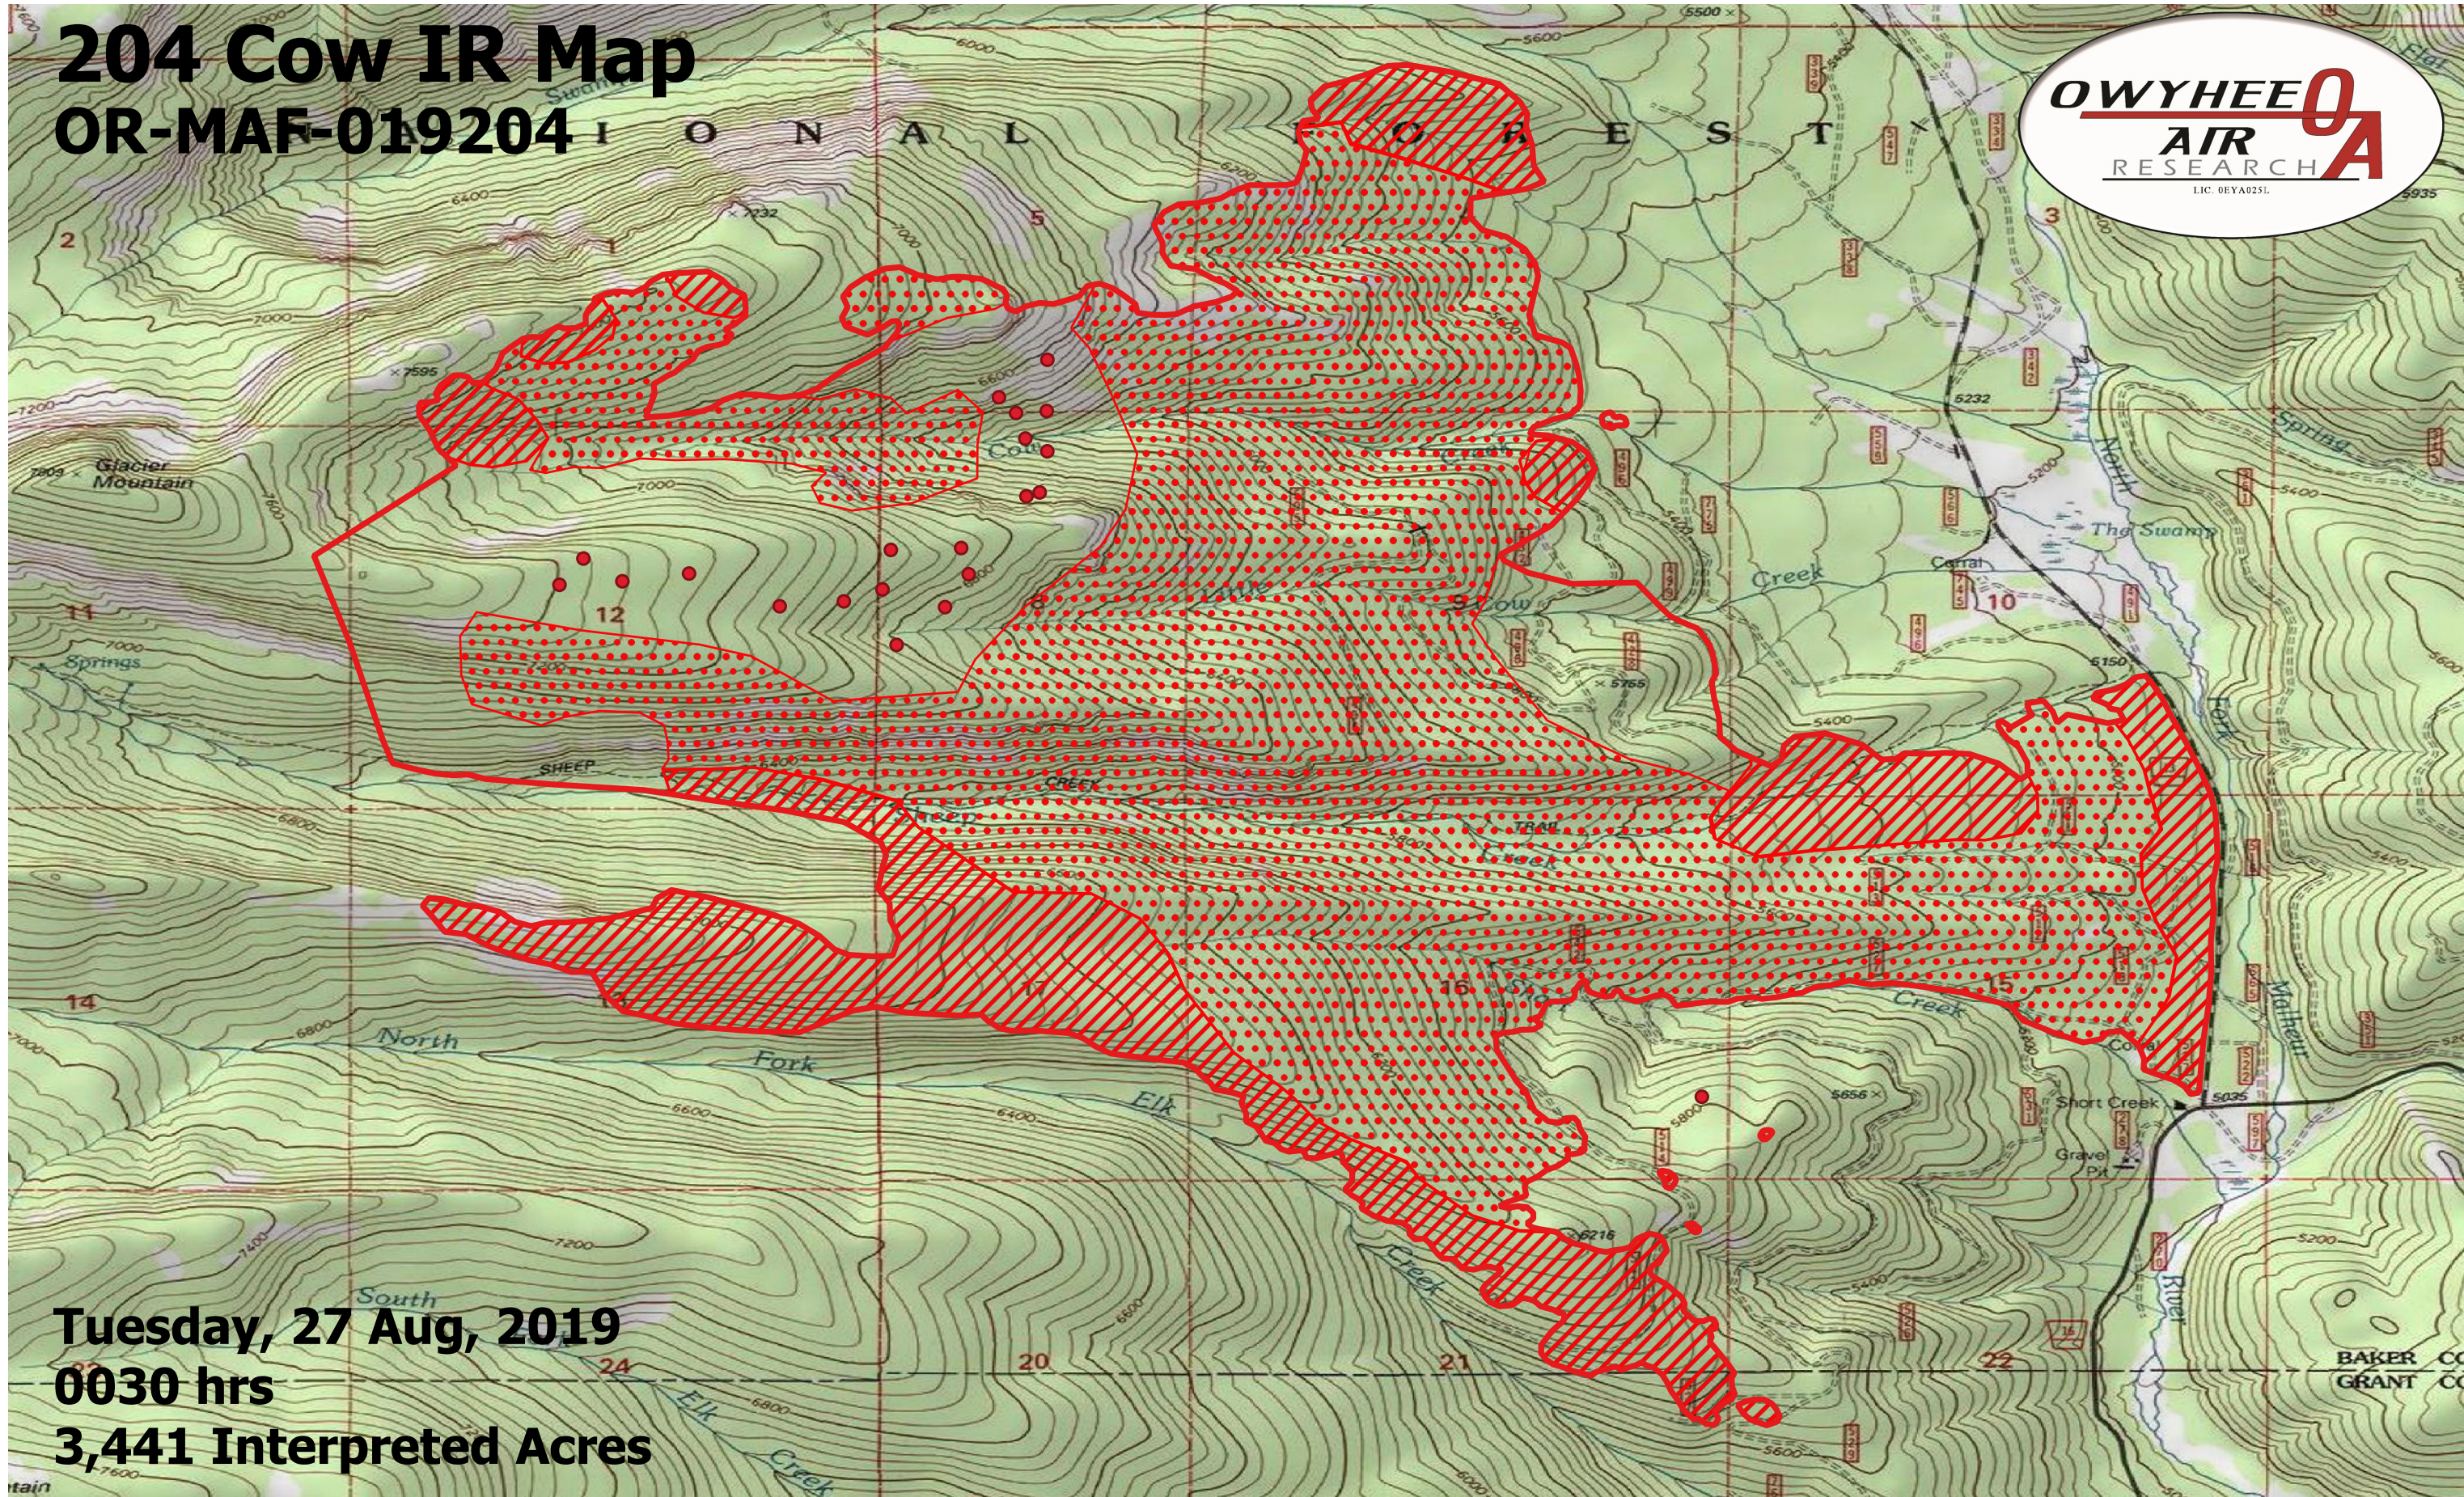

204 Cow IR Map

OR-MAF-019204

Tuesday, 27 Aug, 2019
0030 hrs
3,441 Interpreted Acres

- Legend**
- Burn Perimeter
 - Intense Heat
 - Scattered Heat
 - Isolated Heat

Scale: 1:17,500
Projection: WGS 84
Produced by Owyhee Air Research, Inc.
IR Interpreter: Dan Melody
fire@owyheear.com (208) 442-5405