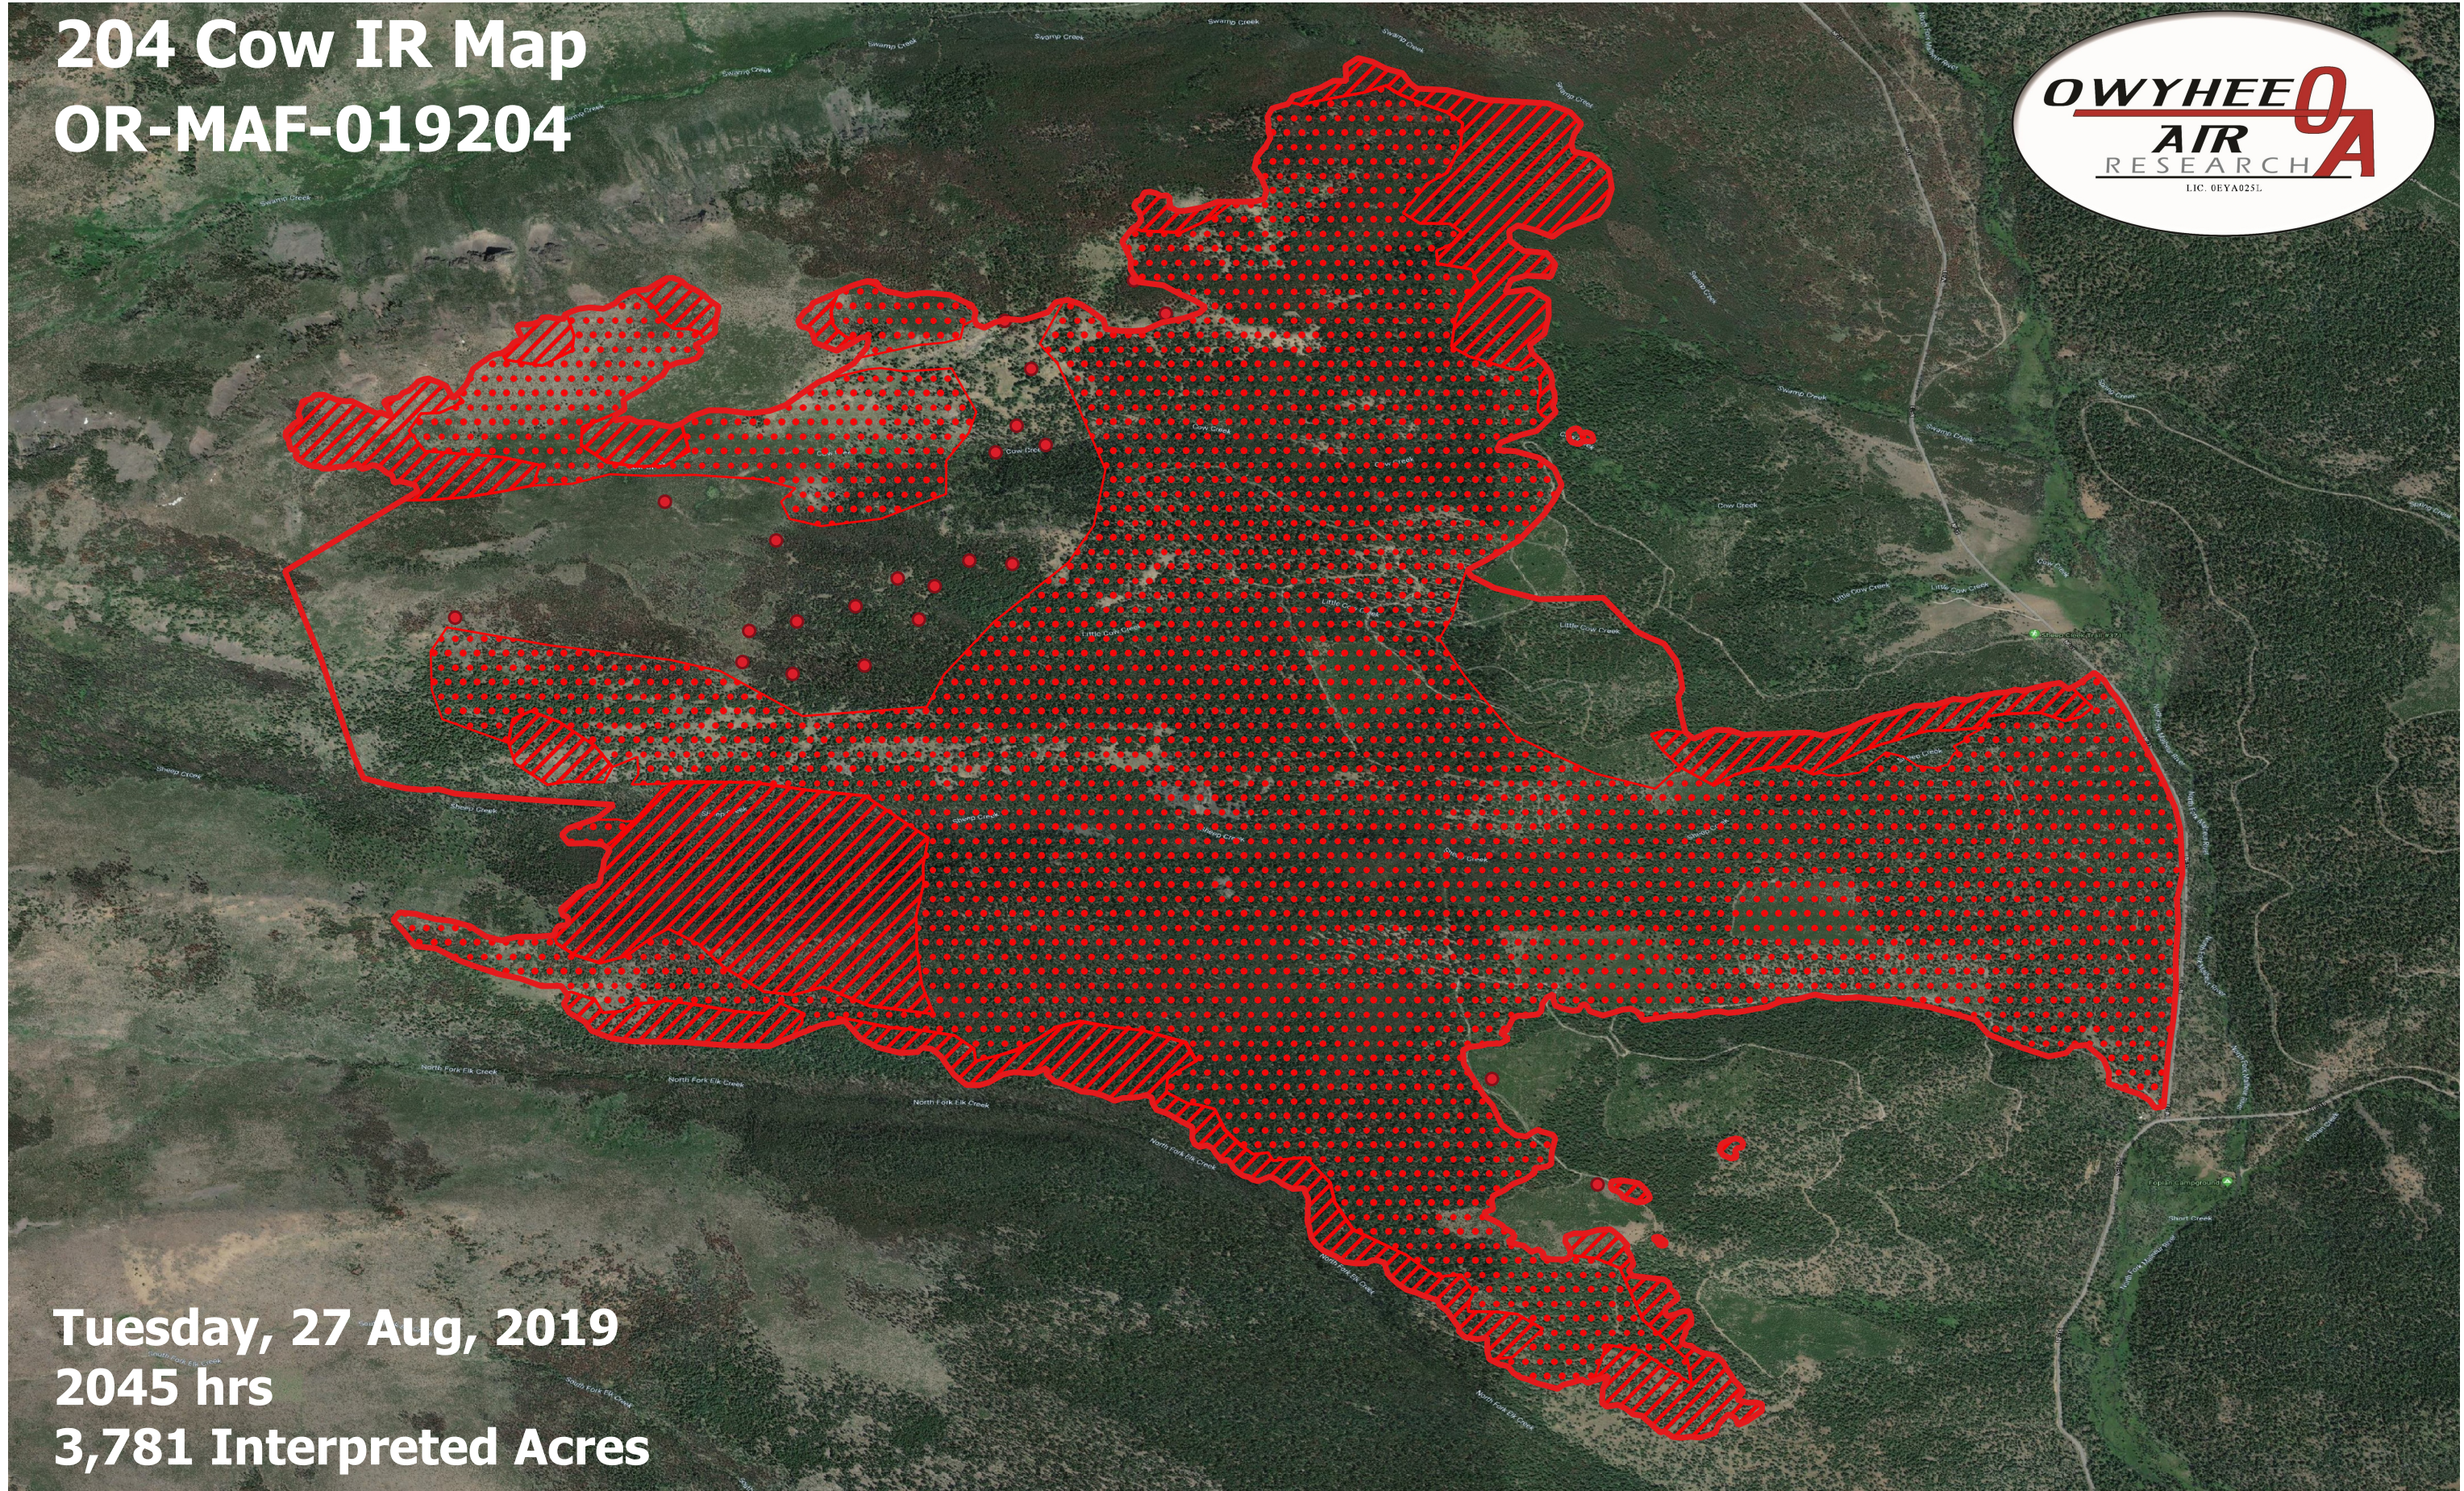

204 Cow IR Map OR-MAF-019204

Tuesday, 27 Aug, 2019
2045 hrs
3,781 Interpreted Acres

- Legend**
- Burn Perimeter
 - Intense Heat
 - Scattered Heat
 - Isolated Heat

Scale: 1:17,5000
Projection: WGS 84
Produced by Owyhee Air Research, Inc.
IR Interpreter: Dan Melody
fire@owyheeair.com (208) 442-5405