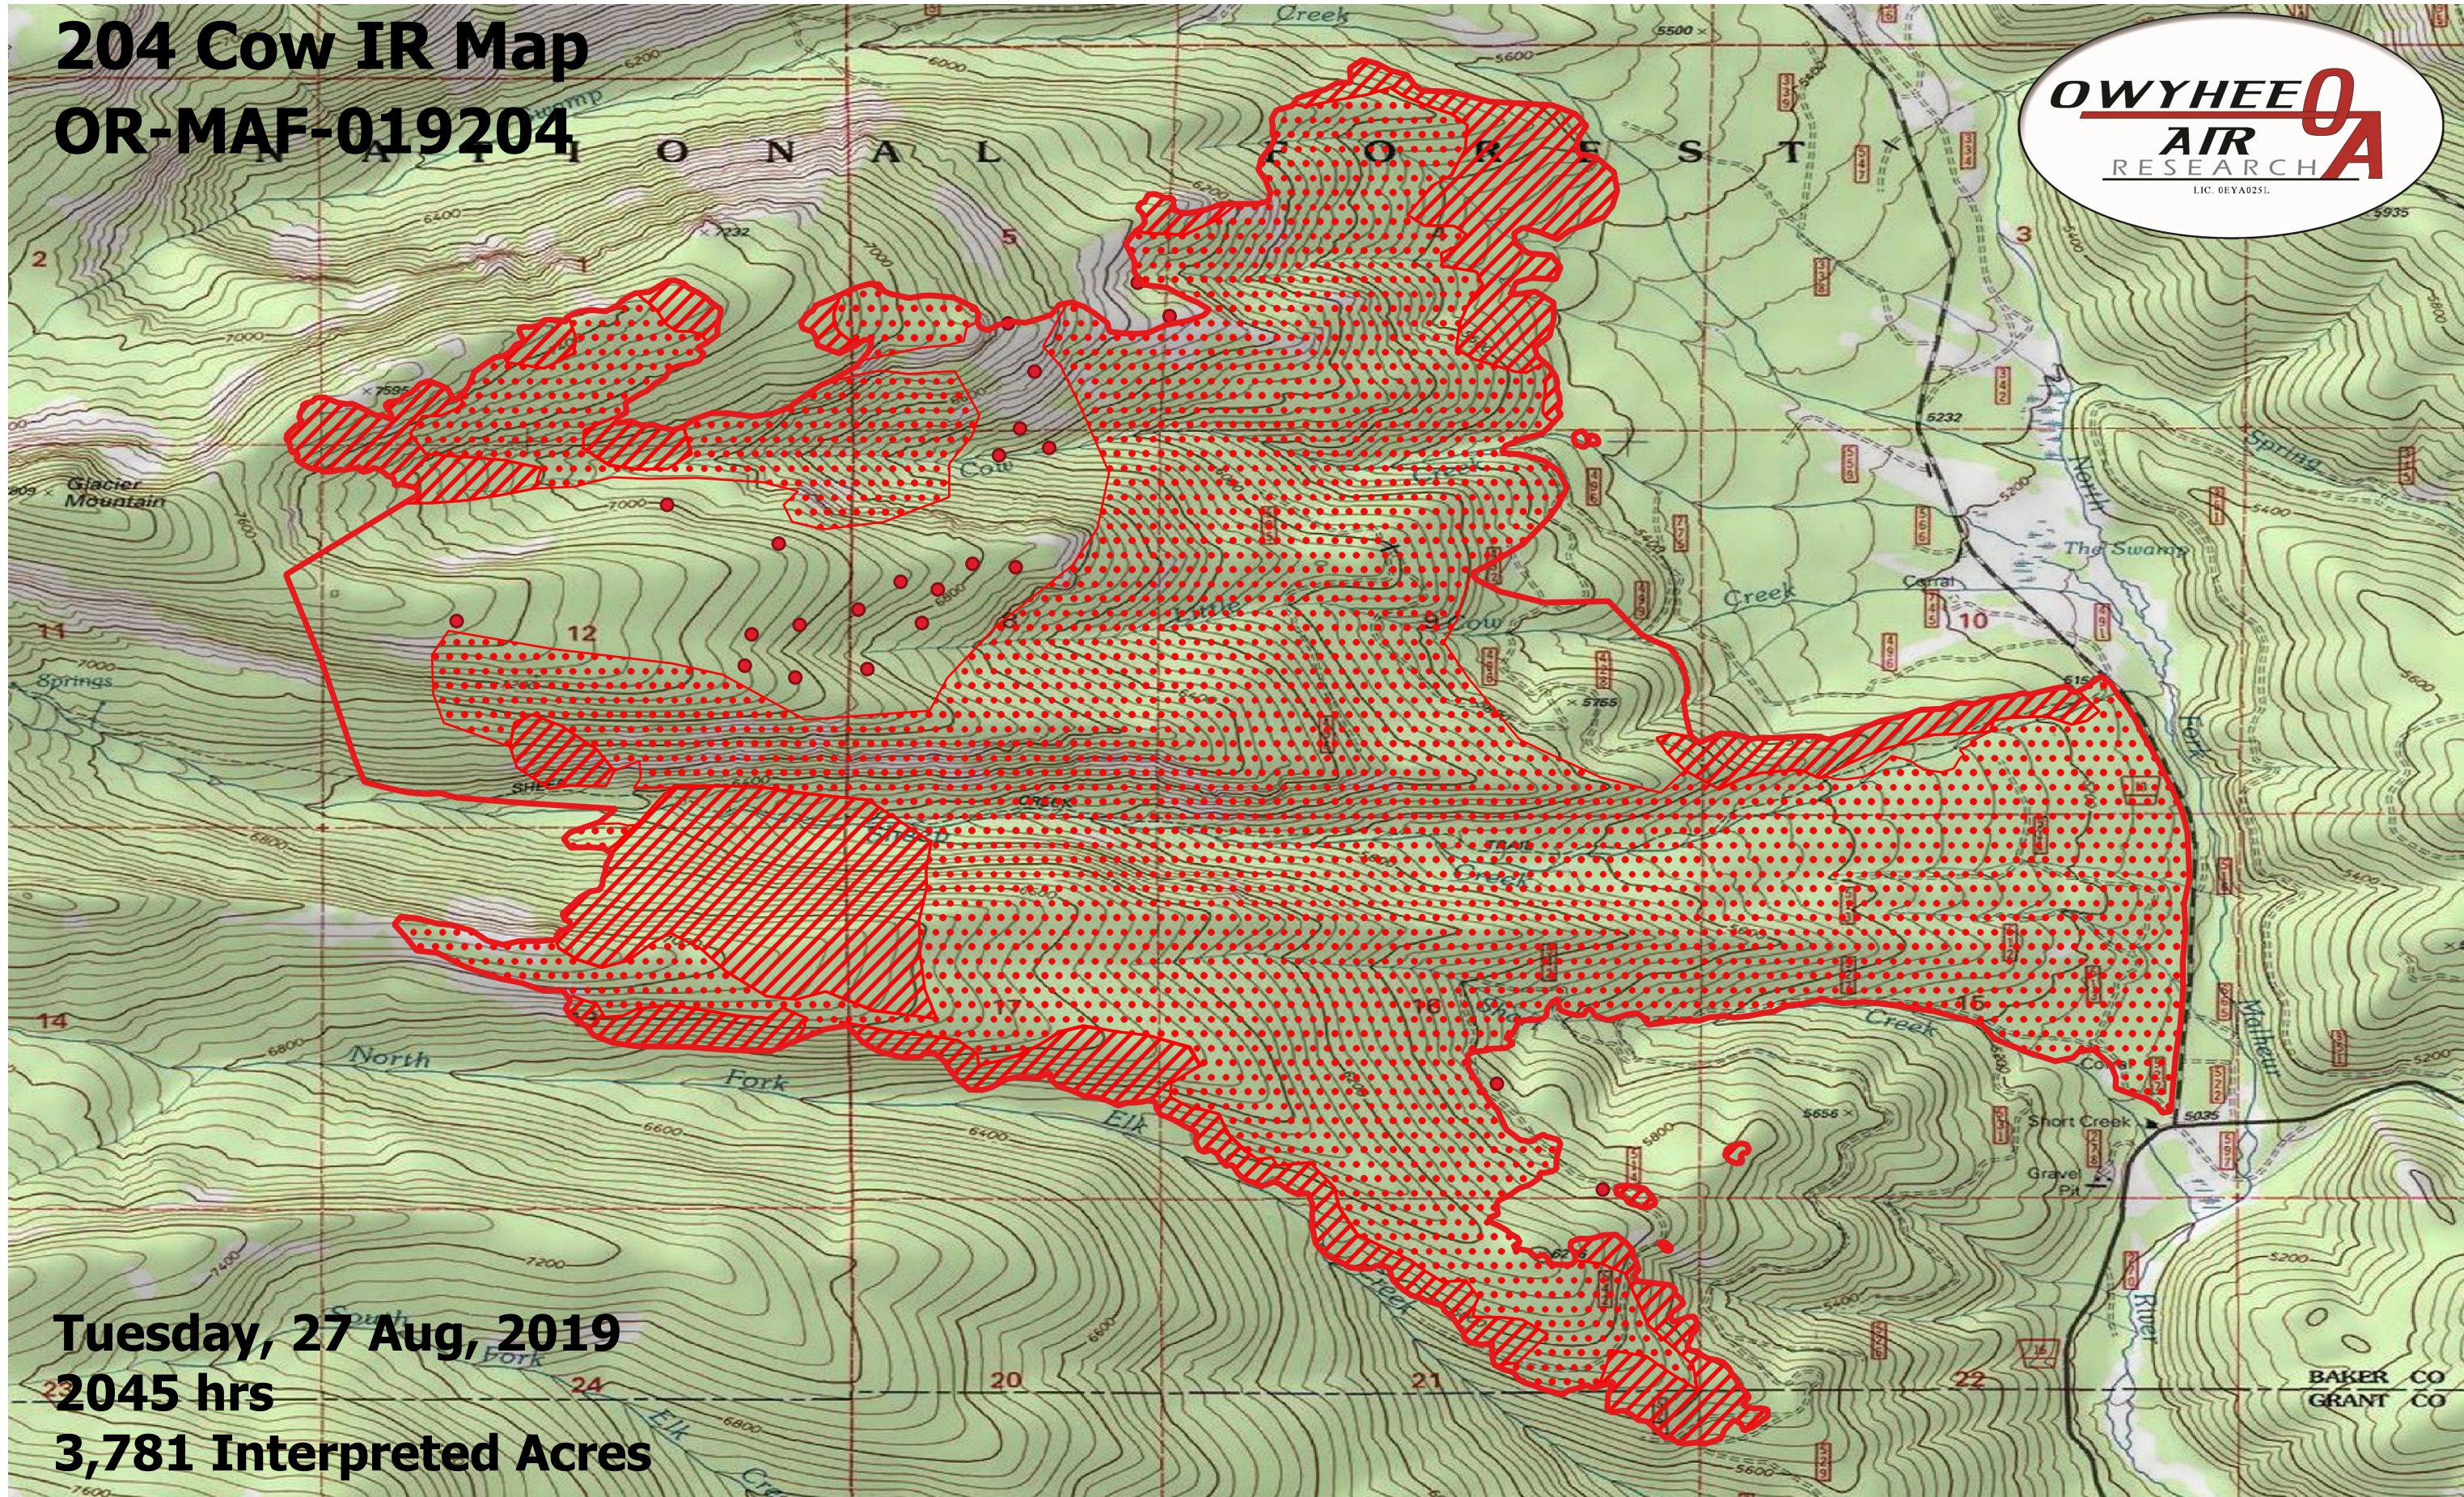

# 204 Cow IR Map OR-MAF-019204

**Tuesday, 27 Aug, 2019**  
**2045 hrs**  
**3,781 Interpreted Acres**

- Legend**
- Burn Perimeter
  - Intense Heat
  - Scattered Heat
  - Isolated Heat

Scale: 1:17,5000  
Projection: WGS 84  
Produced by Owyhee Air Research, Inc.  
IR Interpreter: Dan Melody  
fire@owyheear.com (208) 442-5405