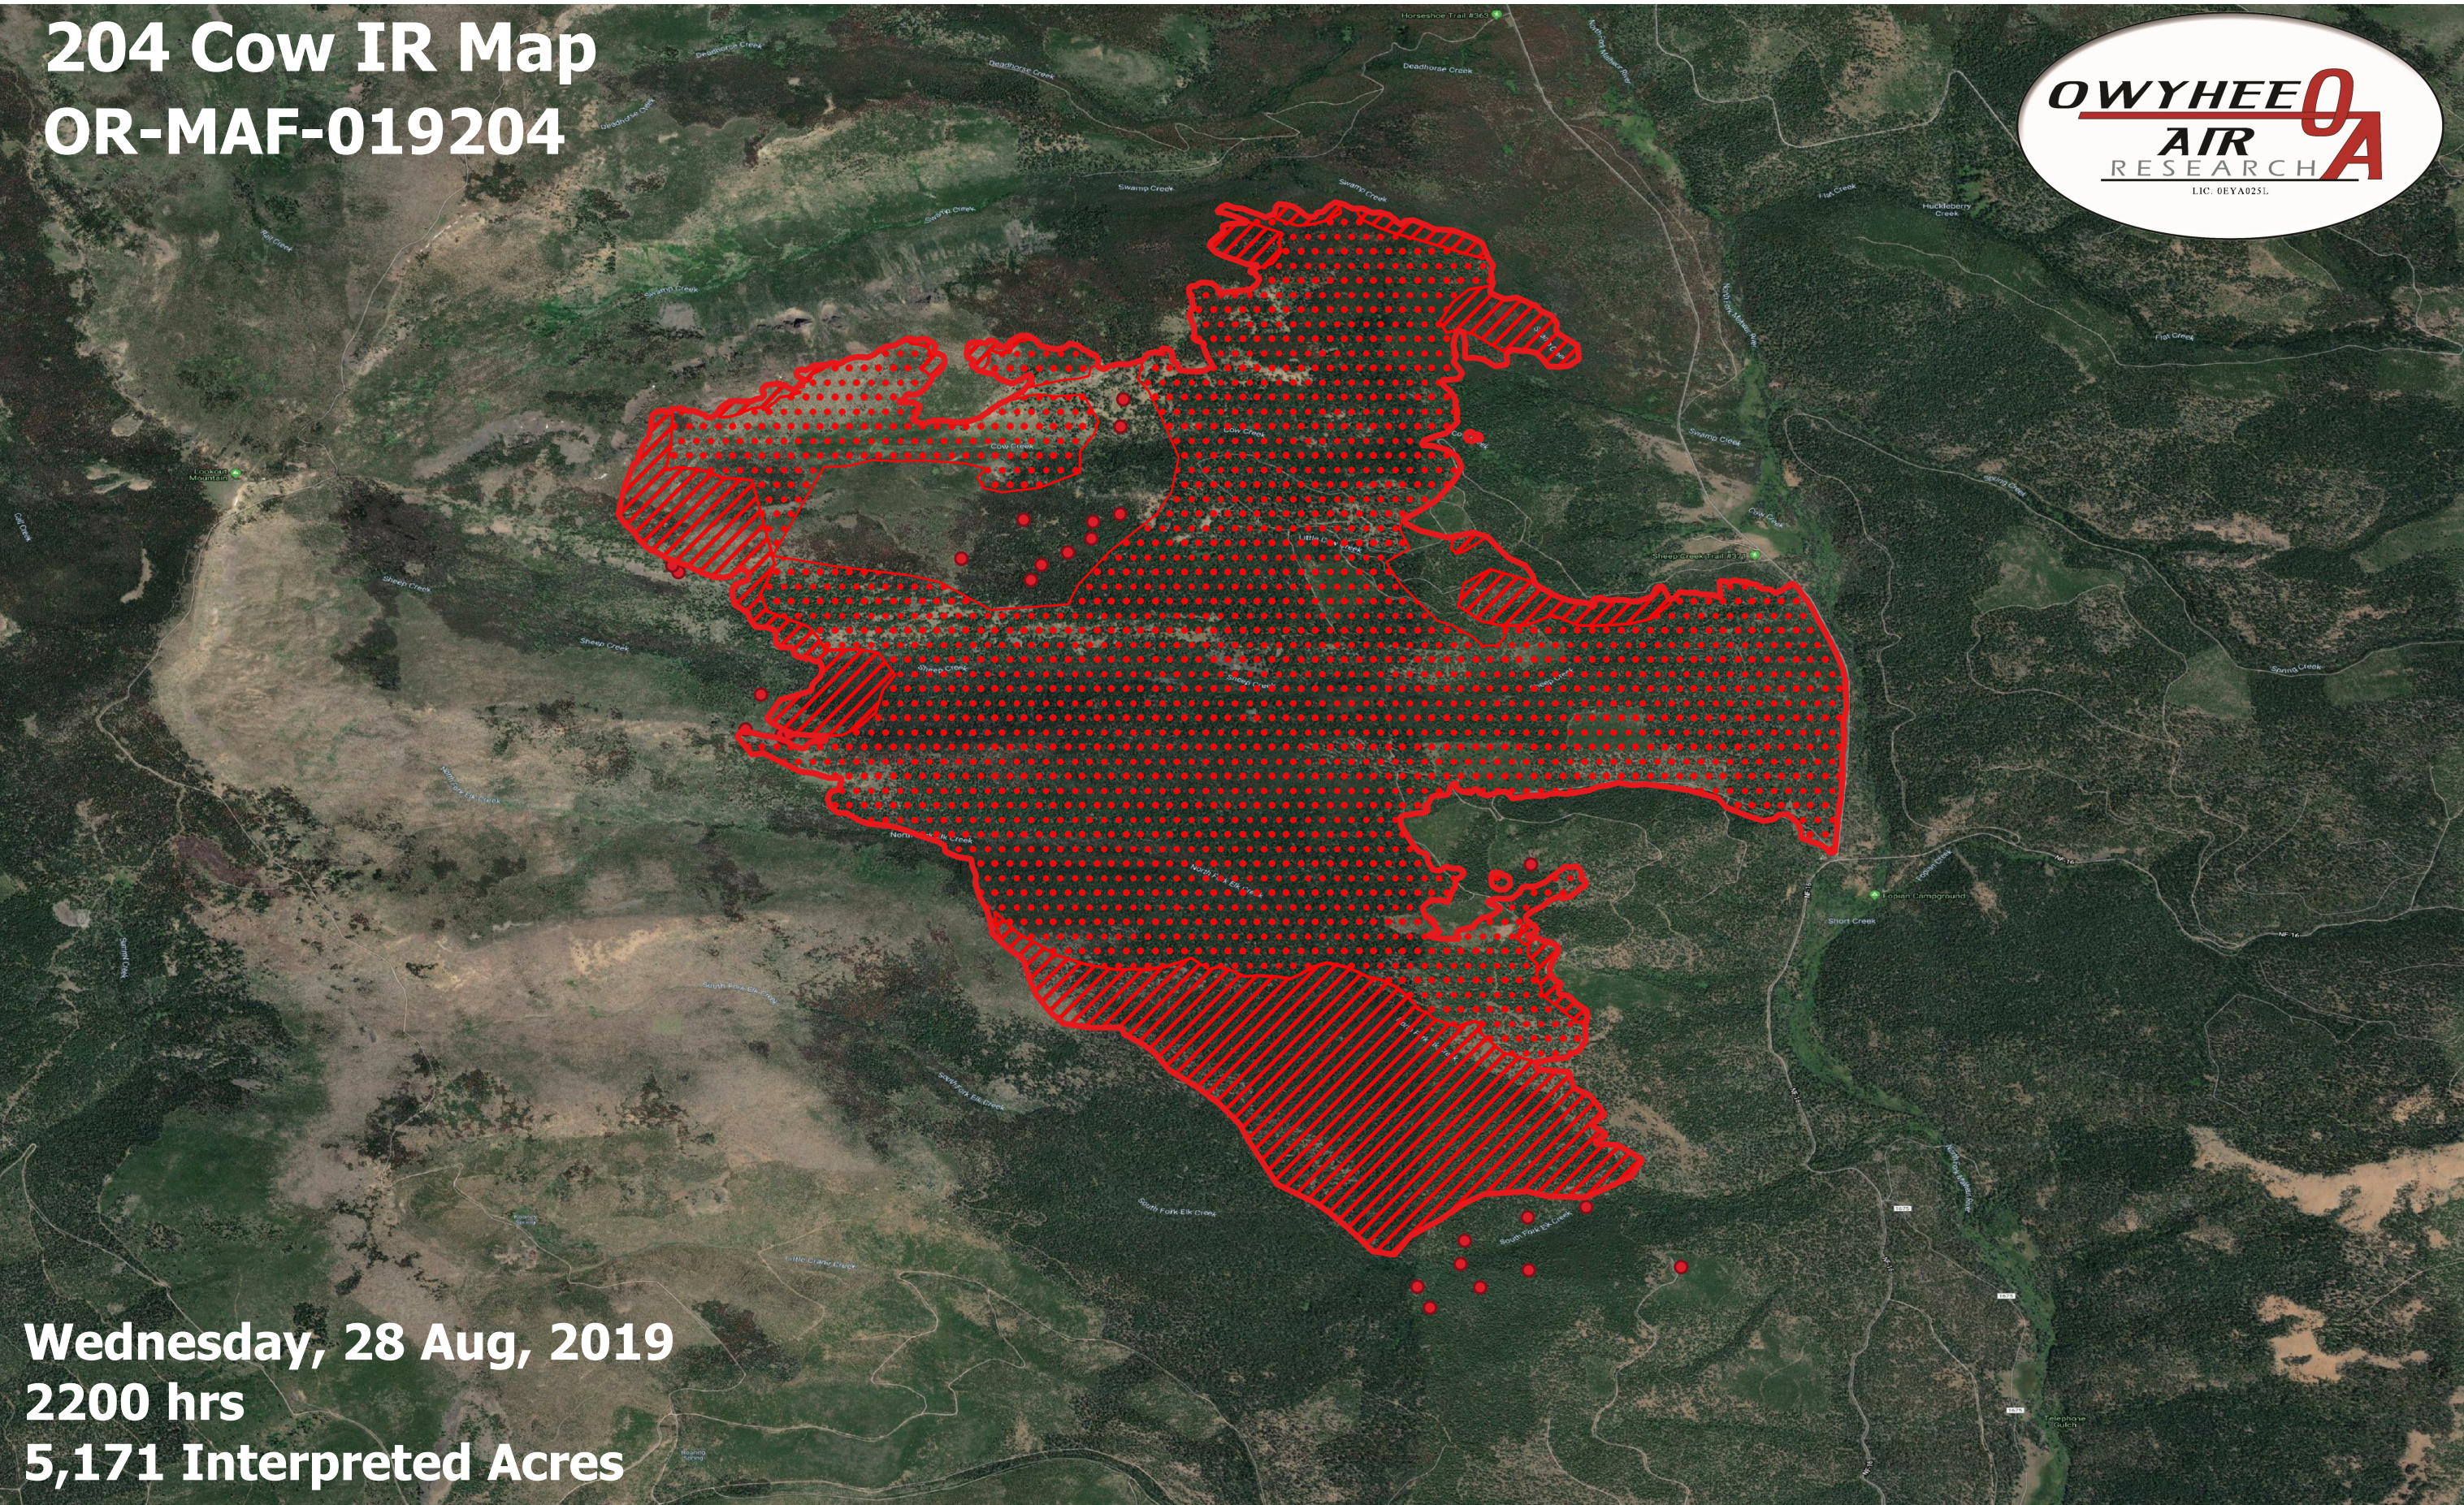

204 Cow IR Map OR-MAF-019204

Wednesday, 28 Aug, 2019
2200 hrs
5,171 Interpreted Acres

- Legend**
- Burn Perimeter
 - Isolated Heat
 - Scattered Heat
 - Intense Heat

Scale: 1:25,000
Projection: WGS 84
Produced by Owyhee Air Research, Inc.
IR Interpreter: Dan Melody
fire@owyheeair.com (208) 442-5405