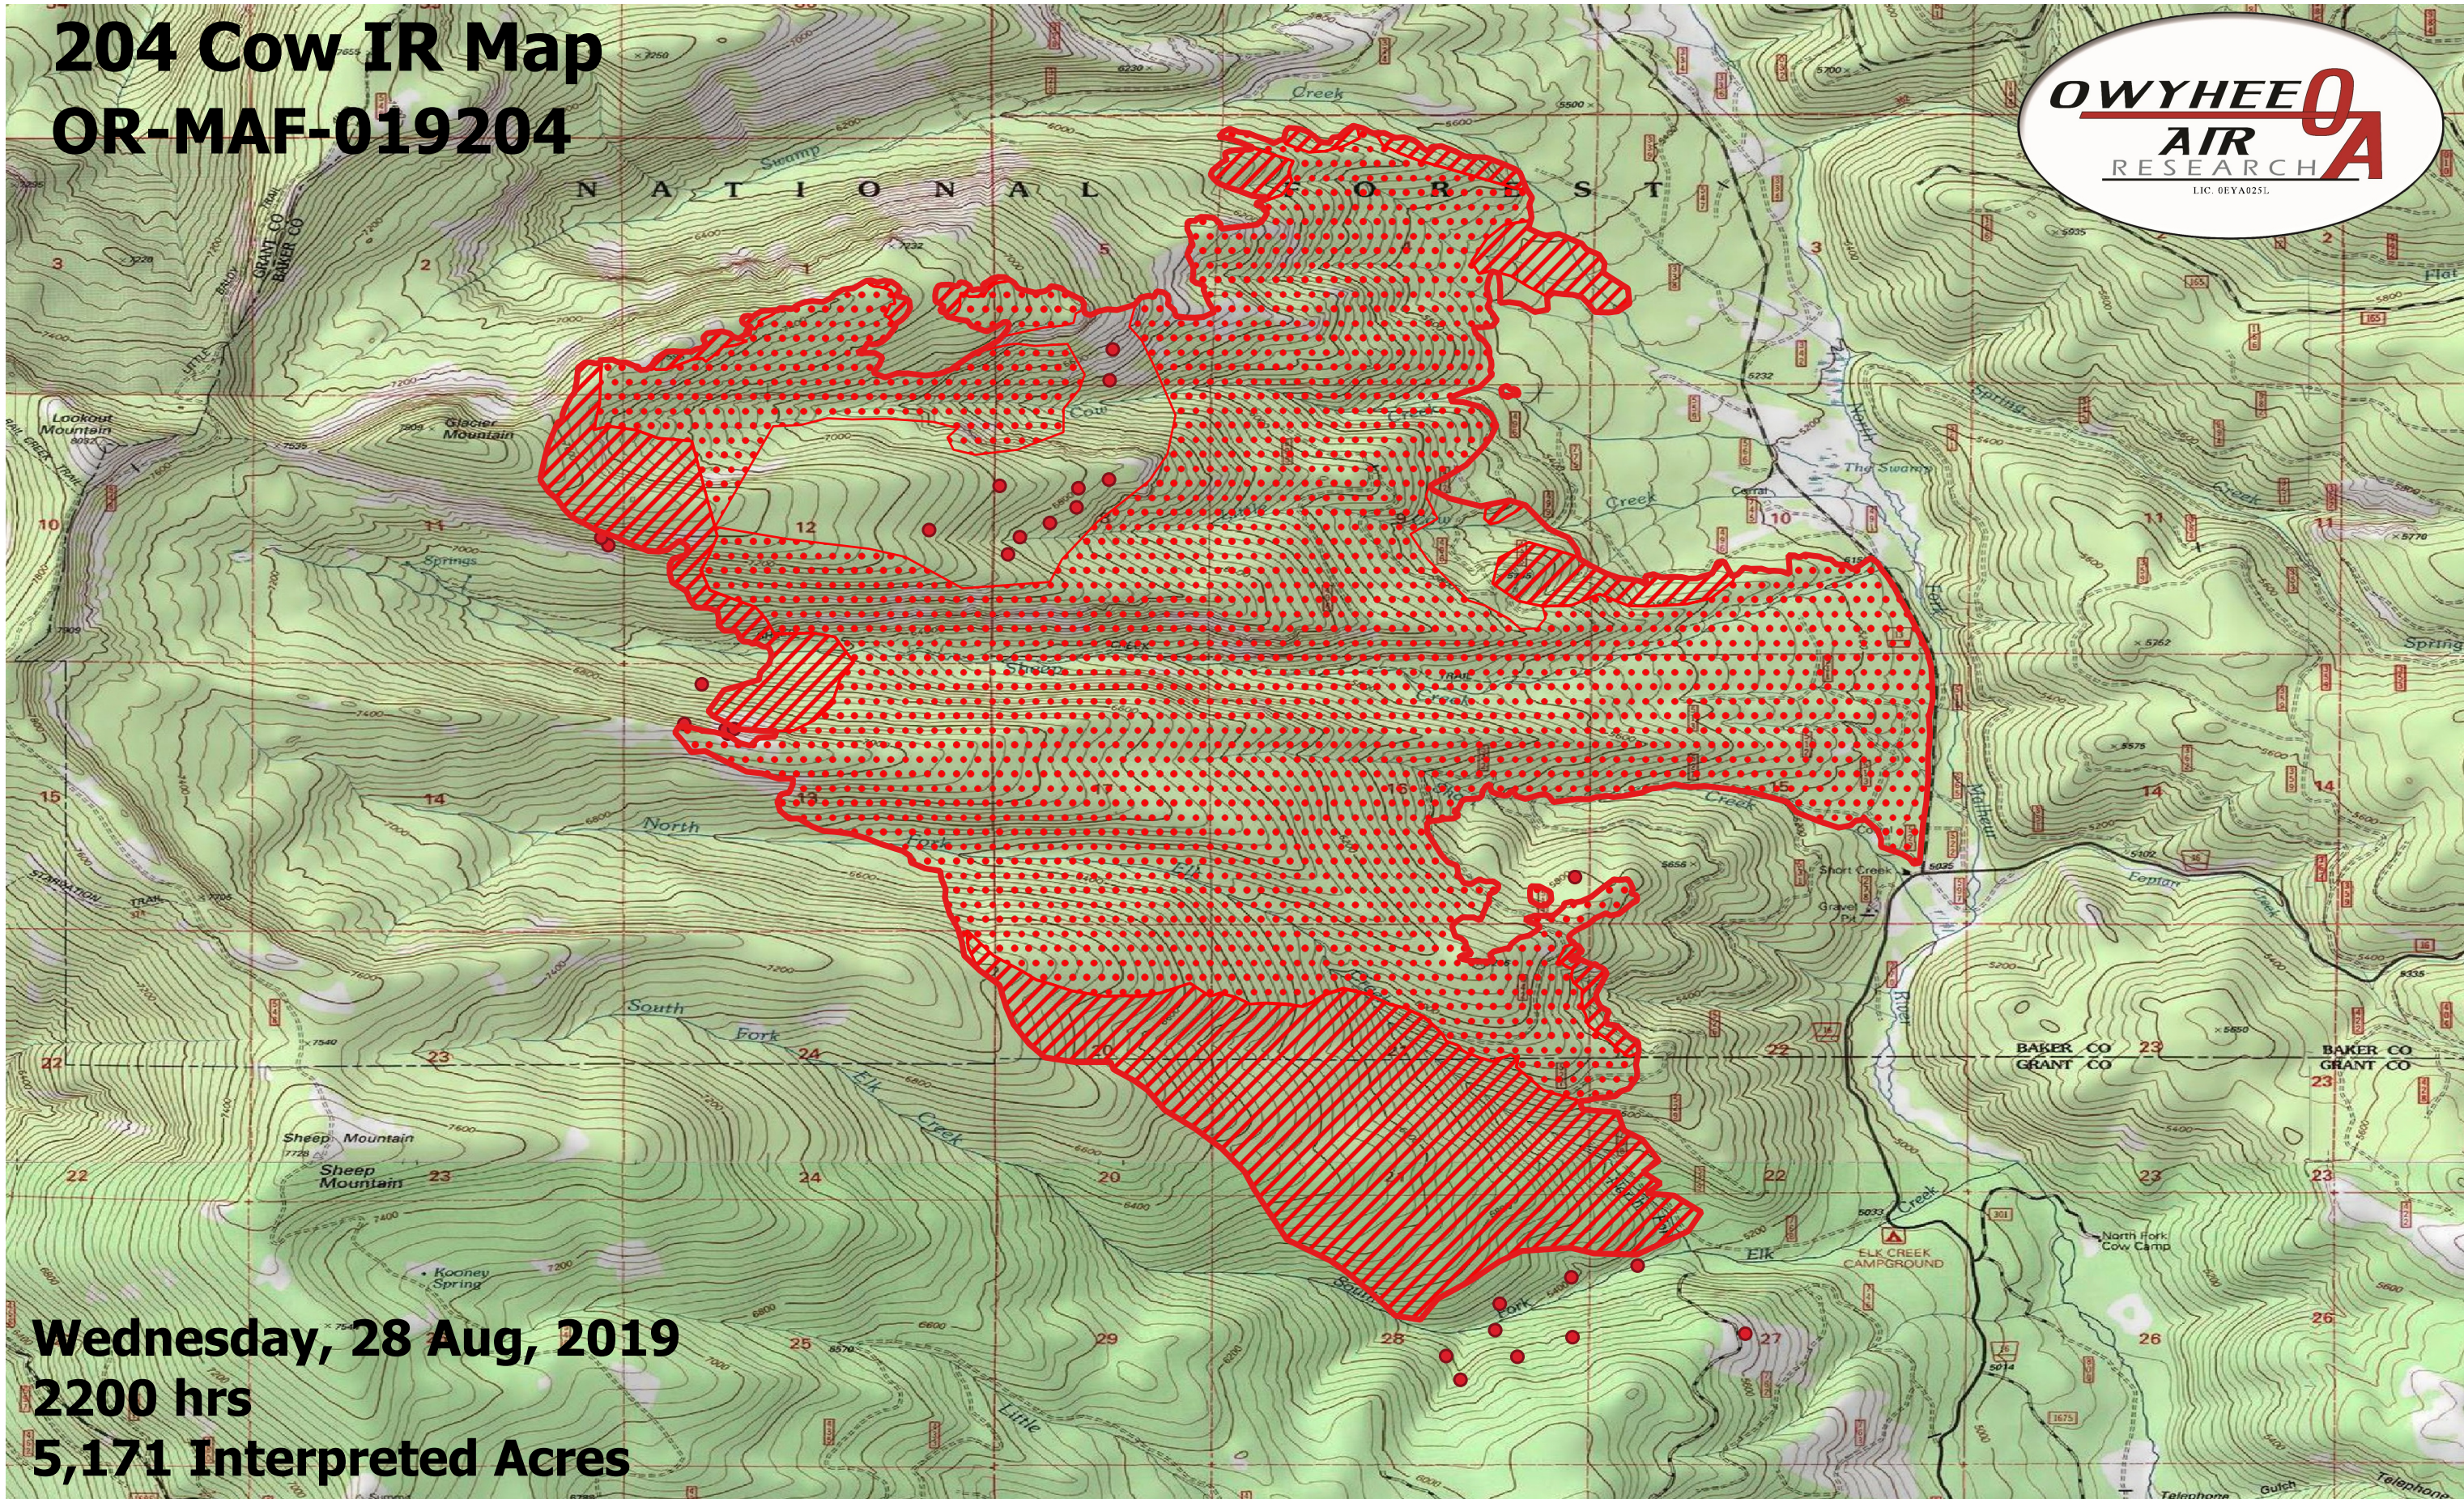

# 204 Cow IR Map OR-MAF-019204

**Wednesday, 28 Aug, 2019**  
**2200 hrs**  
**5,171 Interpreted Acres**

- Legend**
- Burn Perimeter
  - Intense Heat
  - Scattered Heat
  - Isolated Heat

Scale: 1:25,000  
Projection: WGS 84  
Produced by Owyhee Air Research, Inc.  
IR Interpreter: Dan Melody  
fire@owyheear.com (208) 442-5405