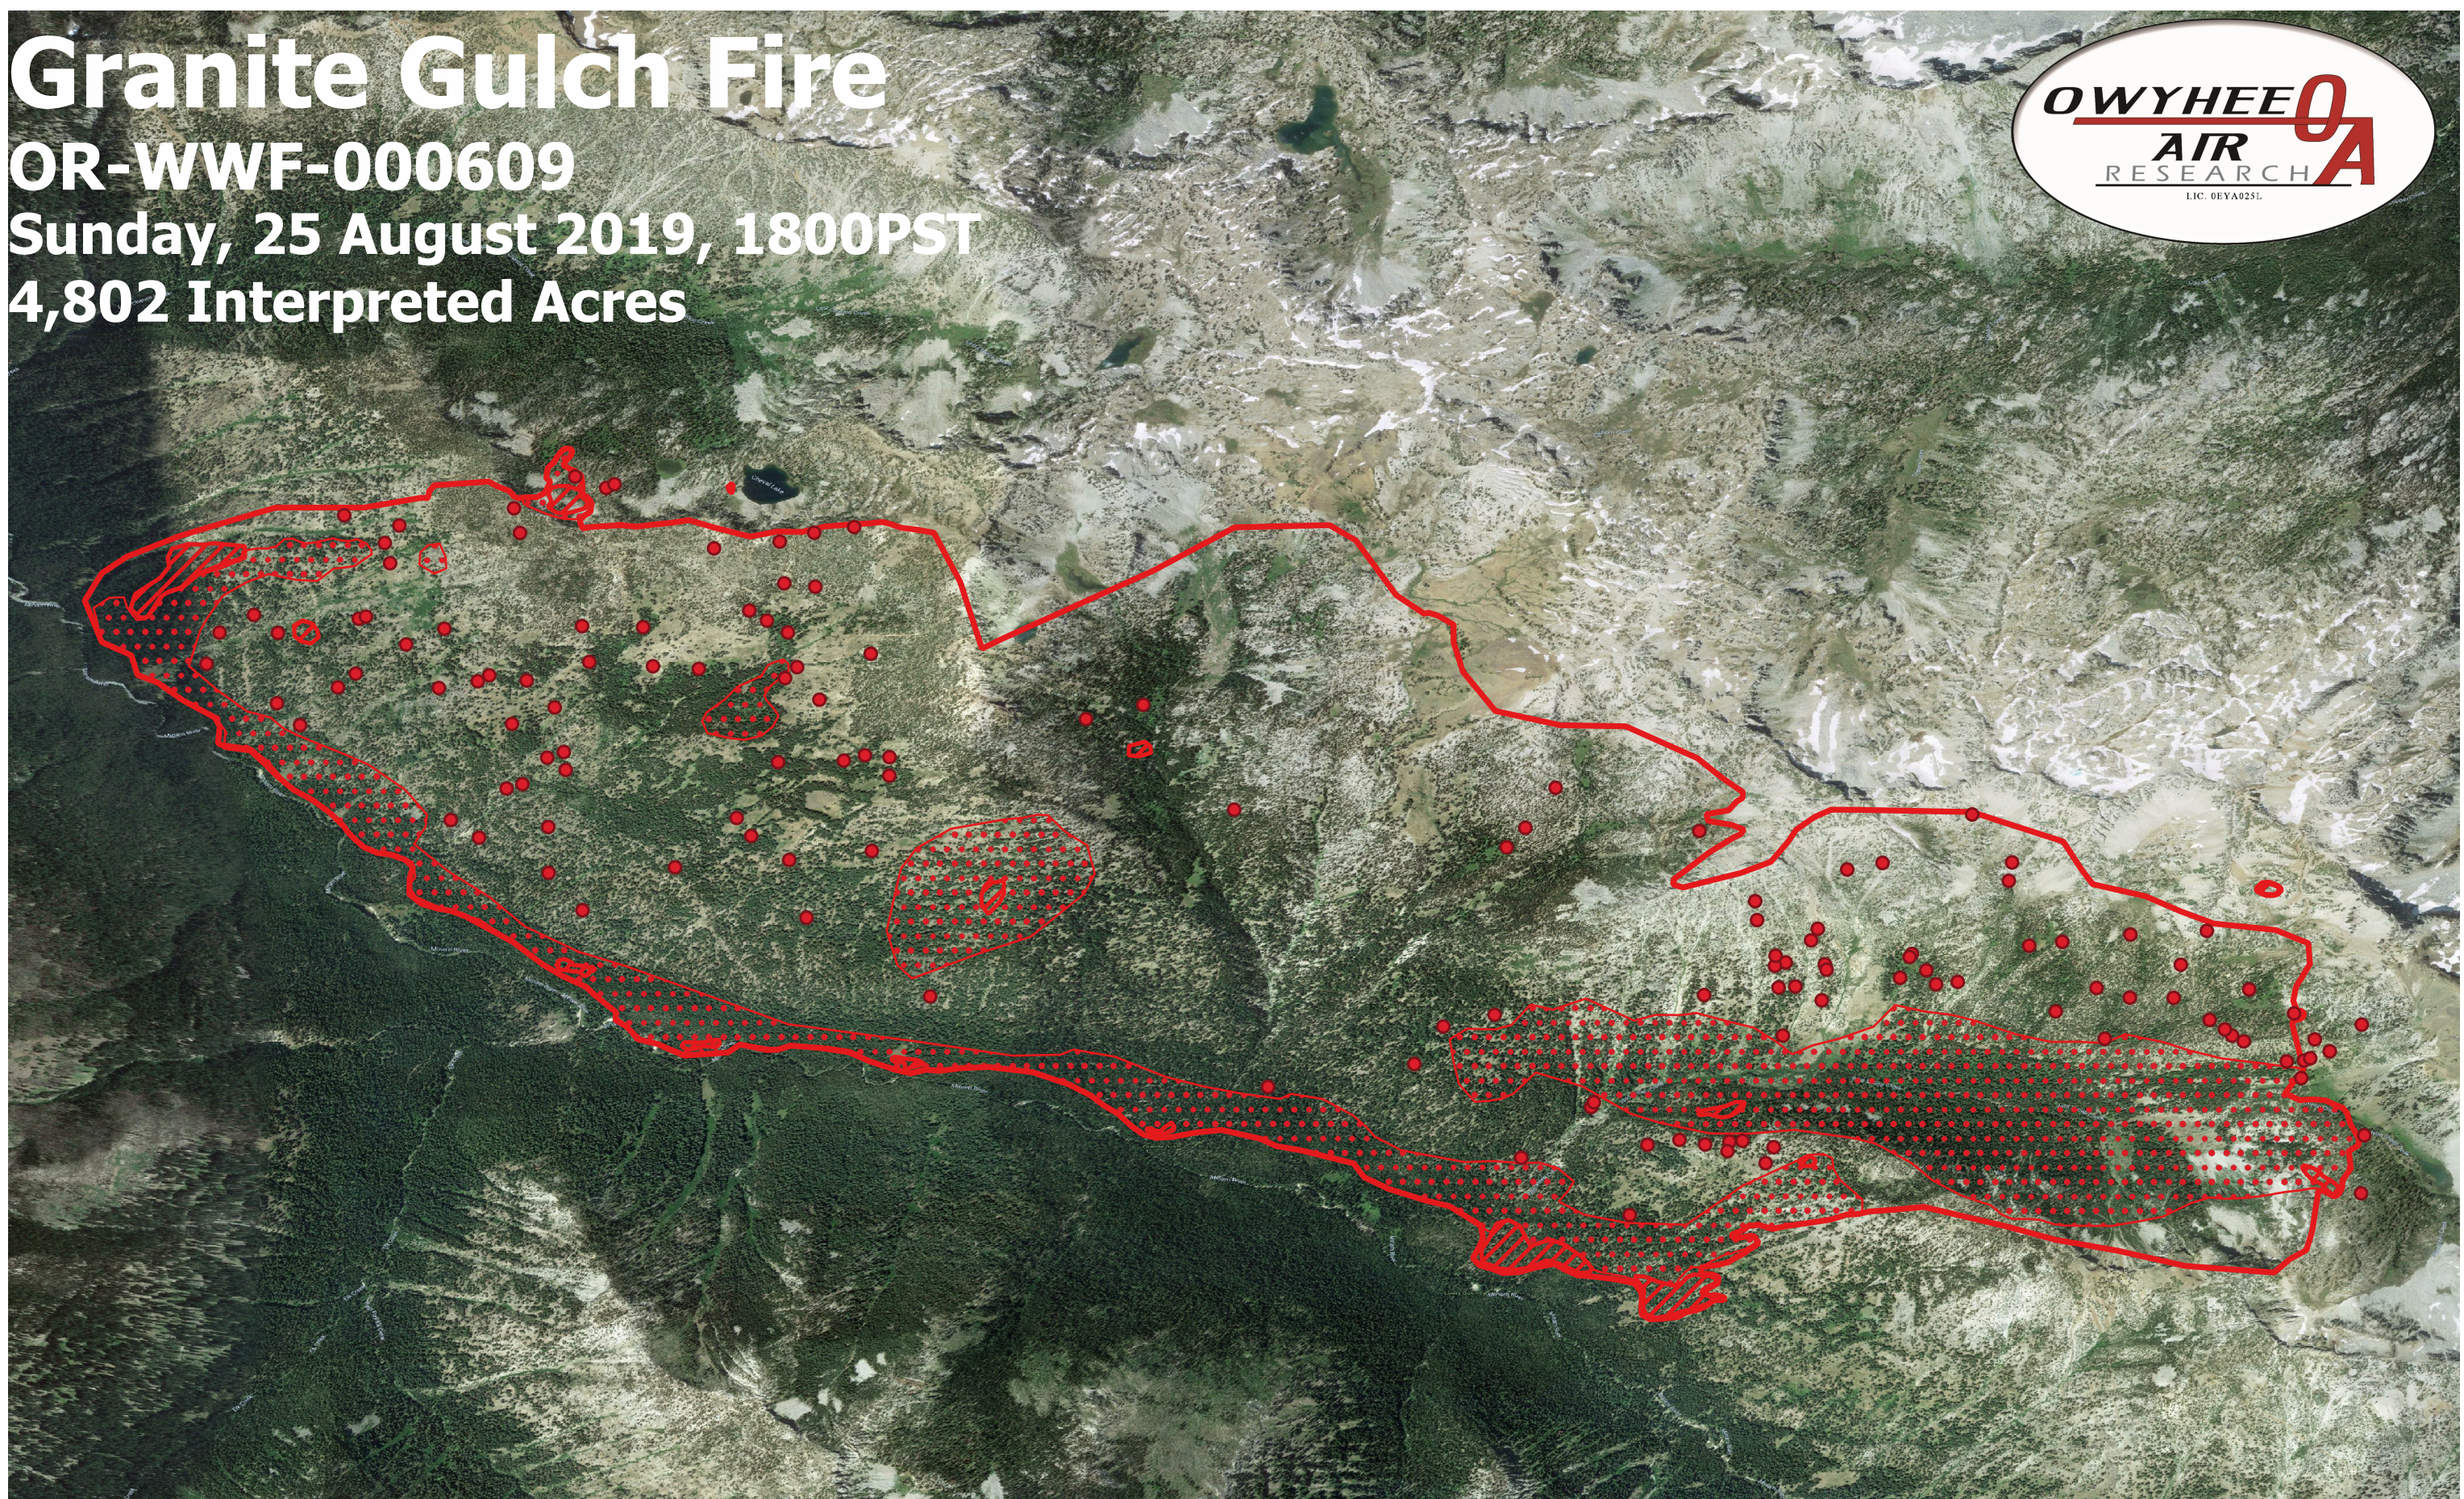

Granite Gulch Fire

OR-WWF-000609

Sunday, 25 August 2019, 1800PST

4,802 Interpreted Acres

Legend

- IR Isolated Heat
- Burn Perimeter
- ▨ IR Intense Heat
- ⋯ IR Scattered Heat

Scale: 1:16,000

Projection: WGS 84