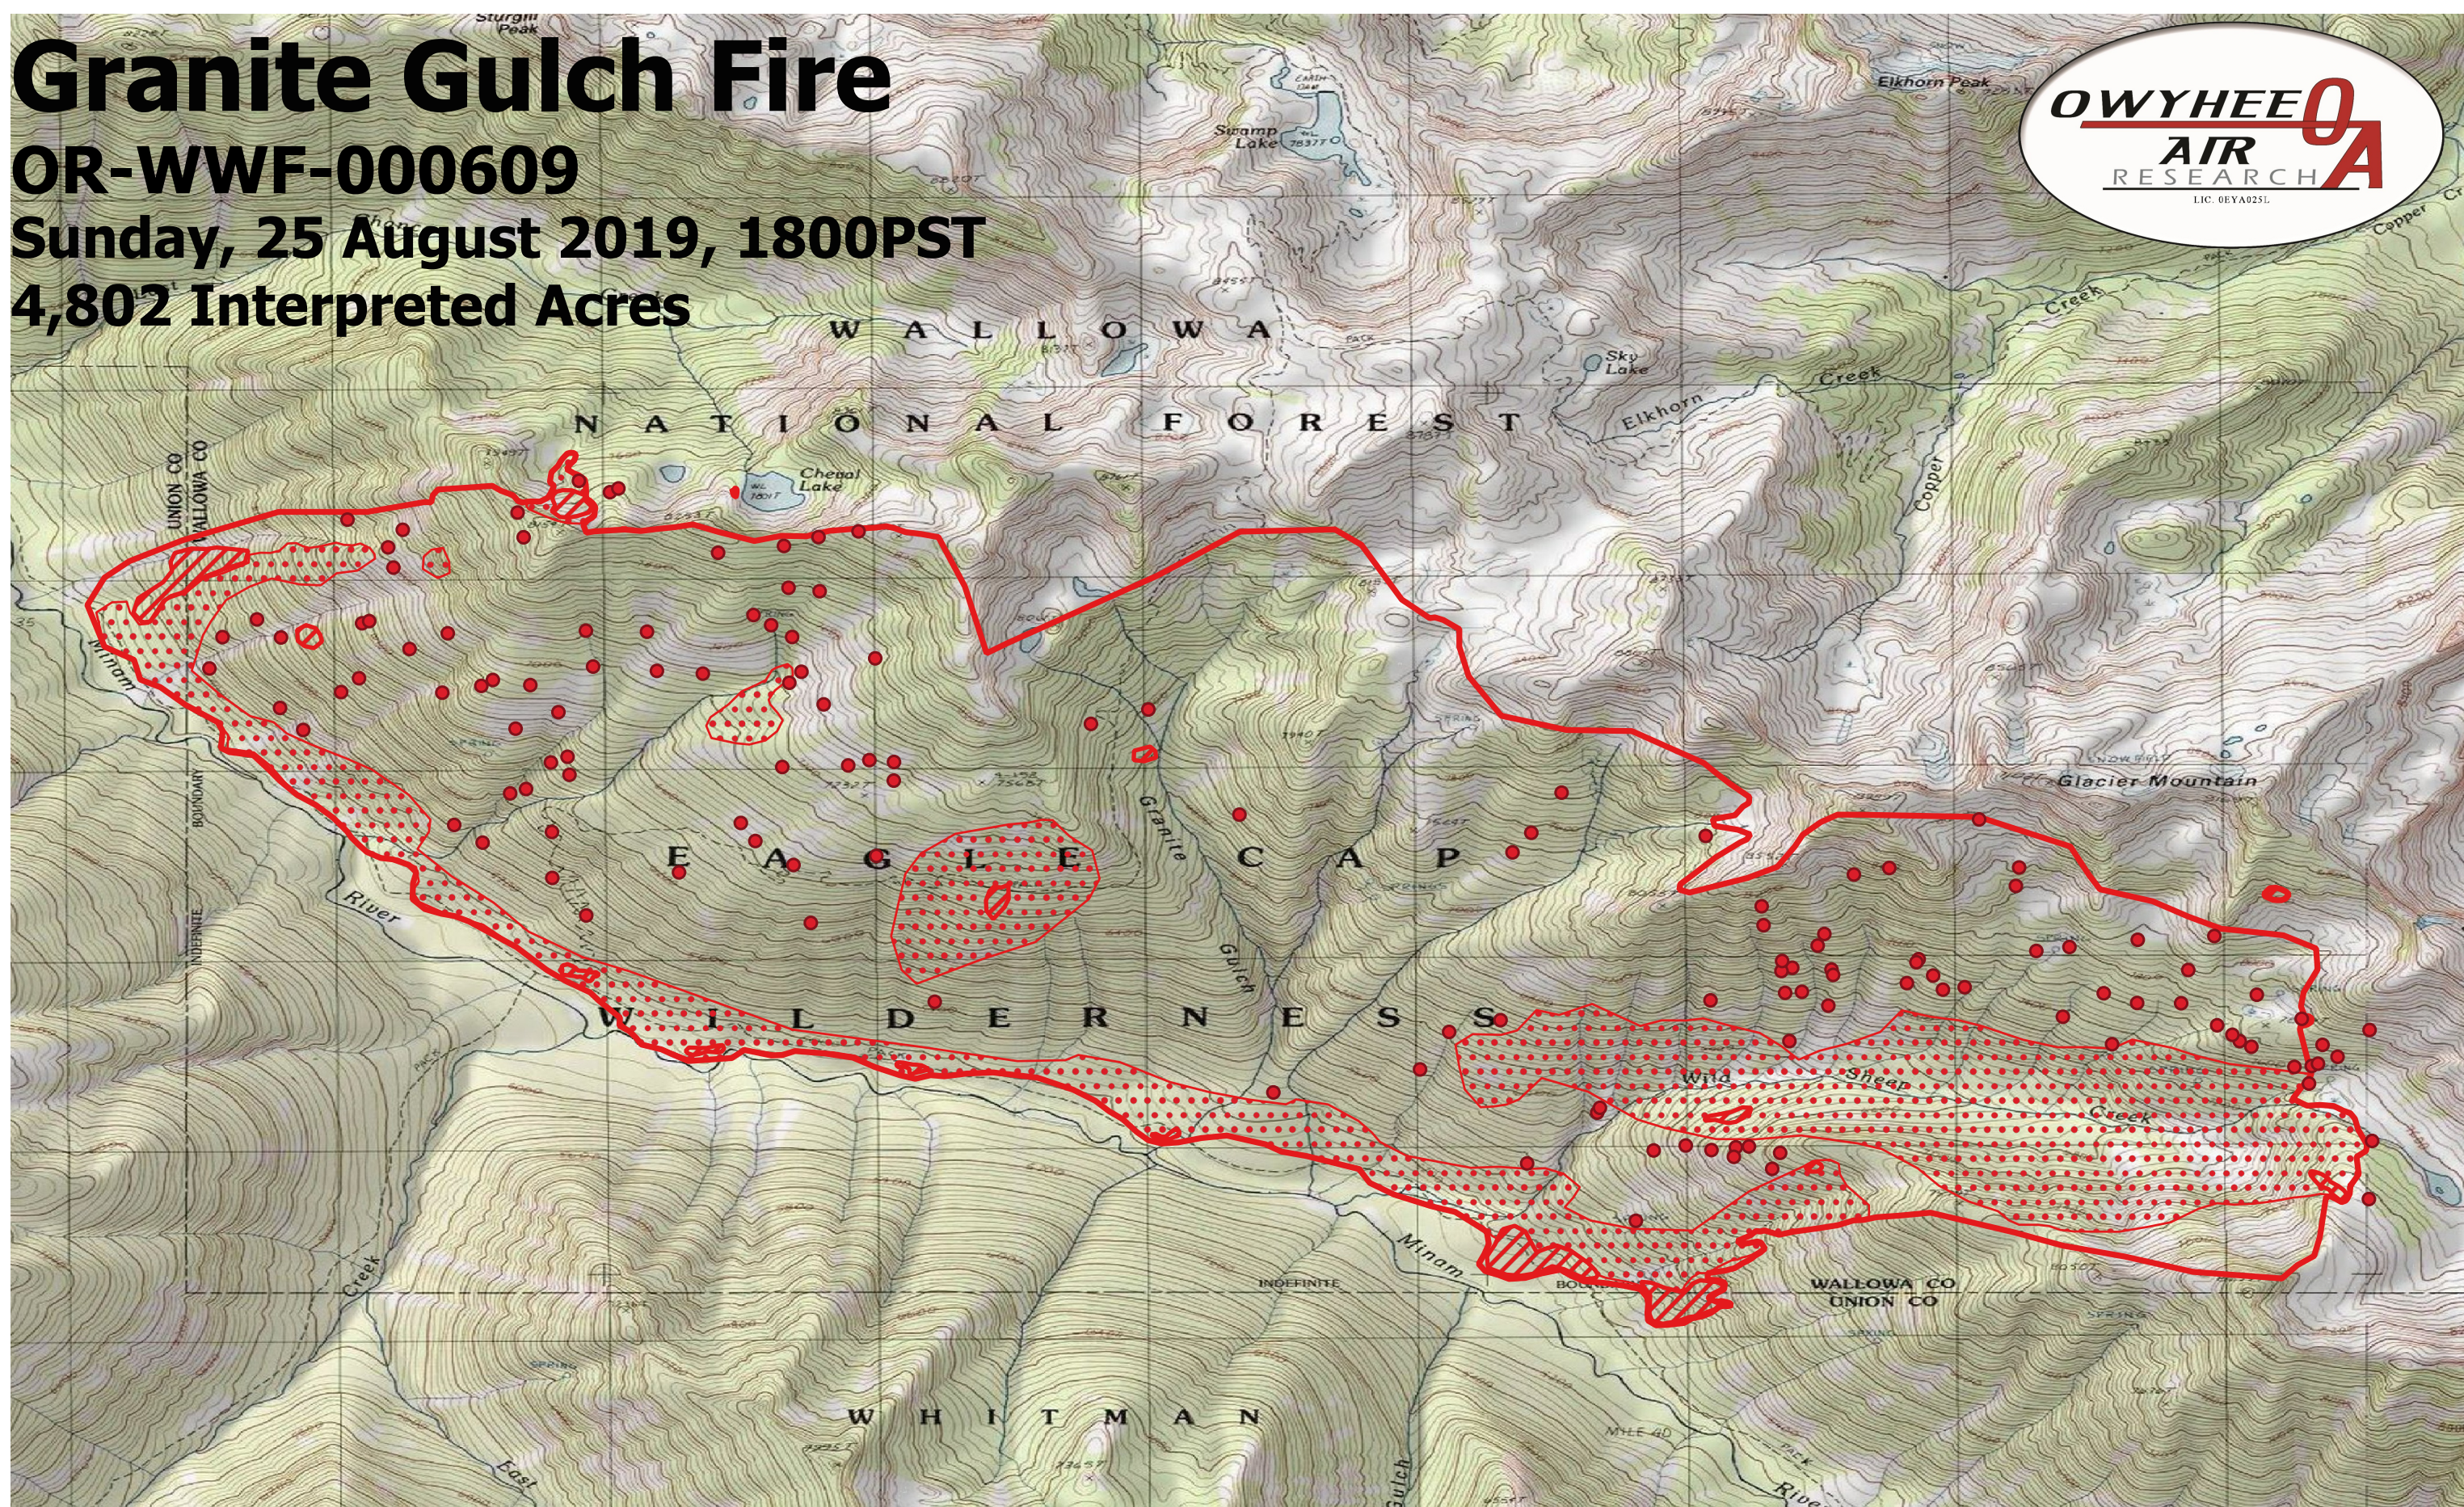

# Granite Gulch Fire

OR-WWF-000609

Sunday, 25 August 2019, 1800PST

4,802 Interpreted Acres

- Legend
- IR Isolated Heat
  - ▭ Burn Perimeter
  - ▨ IR Intense Heat
  - ▤ IR Scattered Heat

Scale: 1:16,000  
Projection: WGS 84  
Produced by Owyhee Air Research, Inc.  
IR Interpreter: C. Merriman  
fire@owyheear.com (208) 442-5405