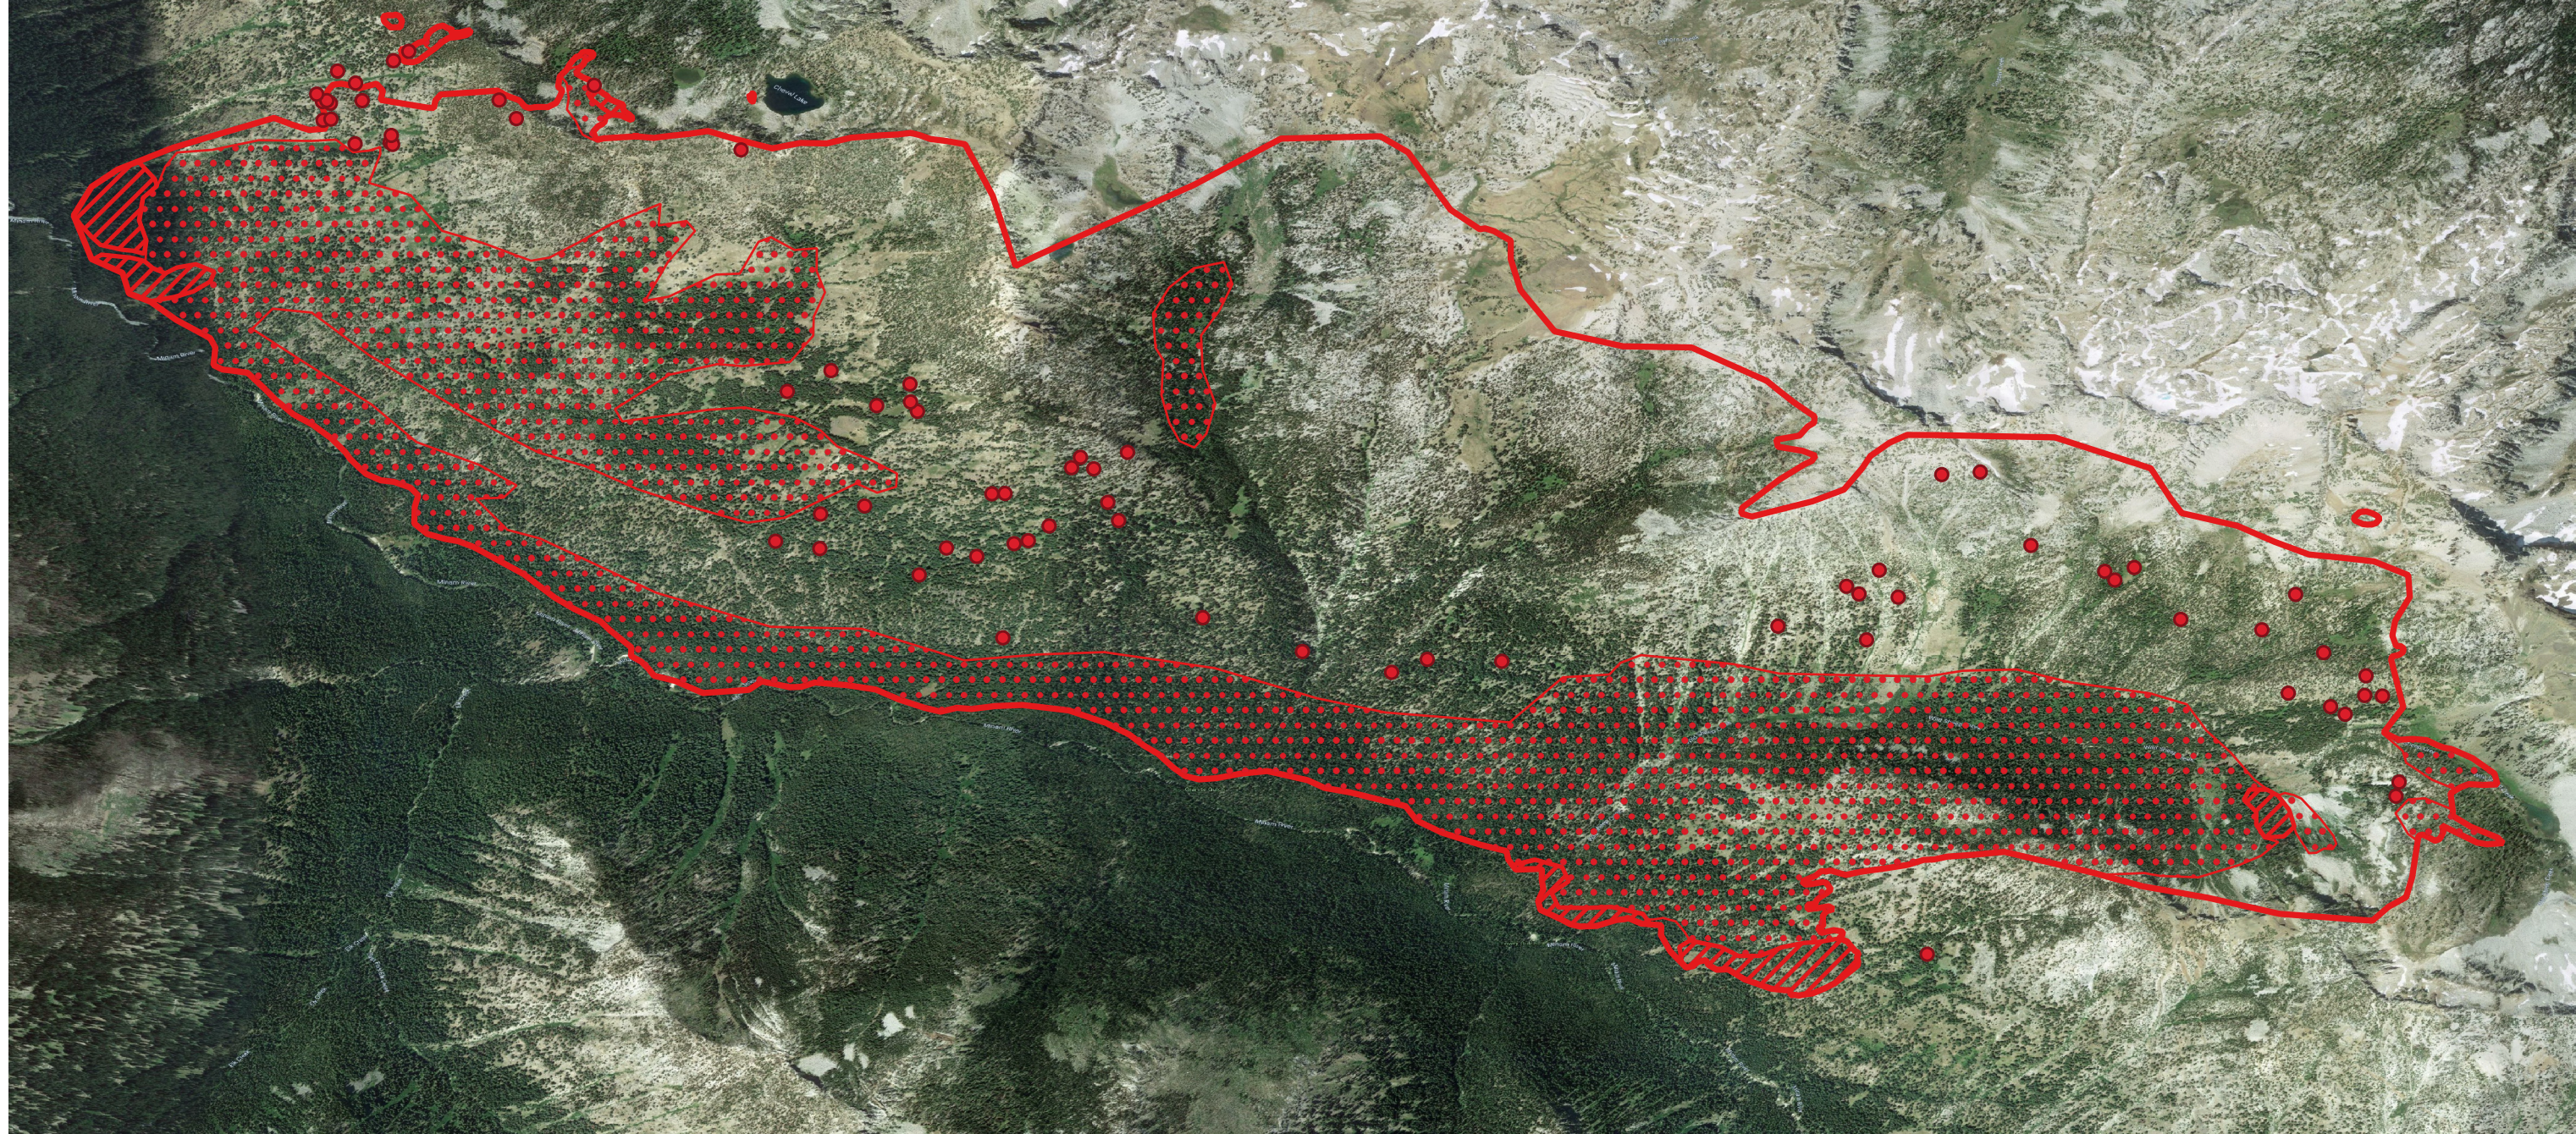

Granite Gulch

OR-WWF-000609

Monday, 26 August 2019, 1845 PST

4,857.2 Interpreted Acres

Legend

- IR Isolated Heat
- ▨ IR Intense Heat
- IR Scattered Heat
- Burn Perimeter

Scale: 1:16,000

Projection: WGS 84