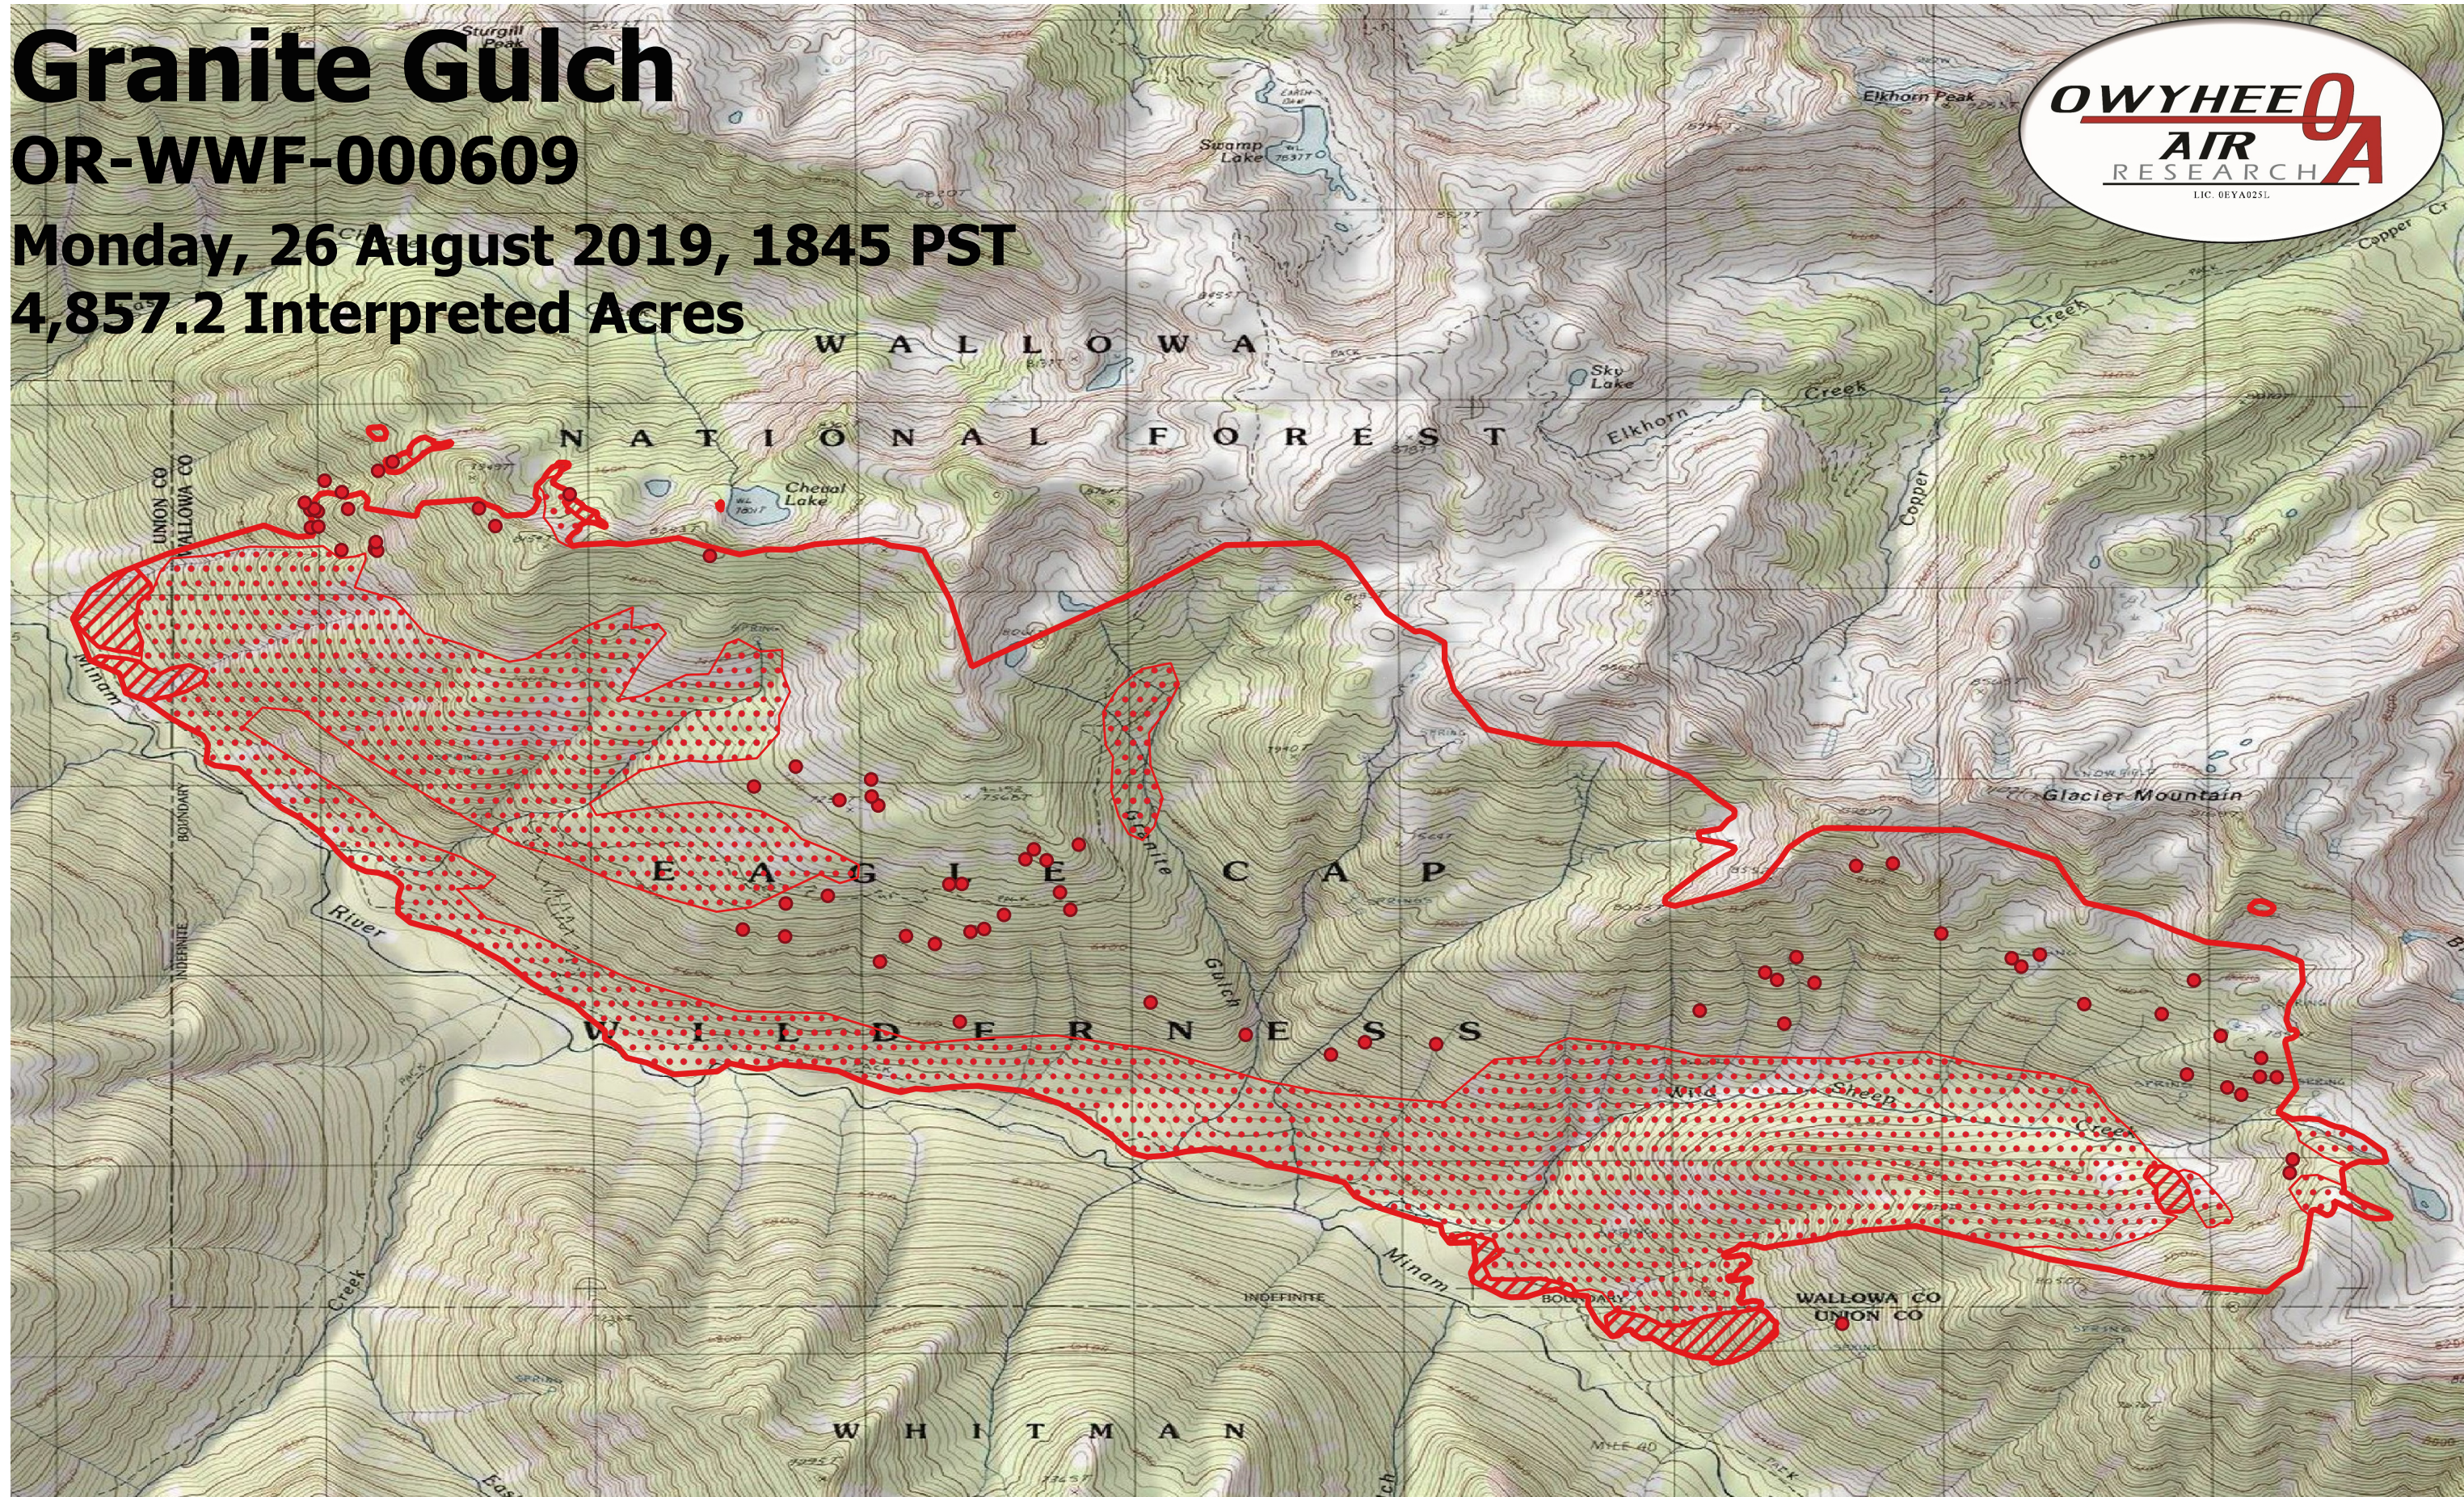

Granite Gulch

OR-WWF-000609

Monday, 26 August 2019, 1845 PST

4,857.2 Interpreted Acres

Legend

- IR Isolated Heat
- ▨ IR Intense Heat
- ⋯ IR Scattered Heat
- Burn Perimeter

Scale: 1:16,000

Projection: WGS 84