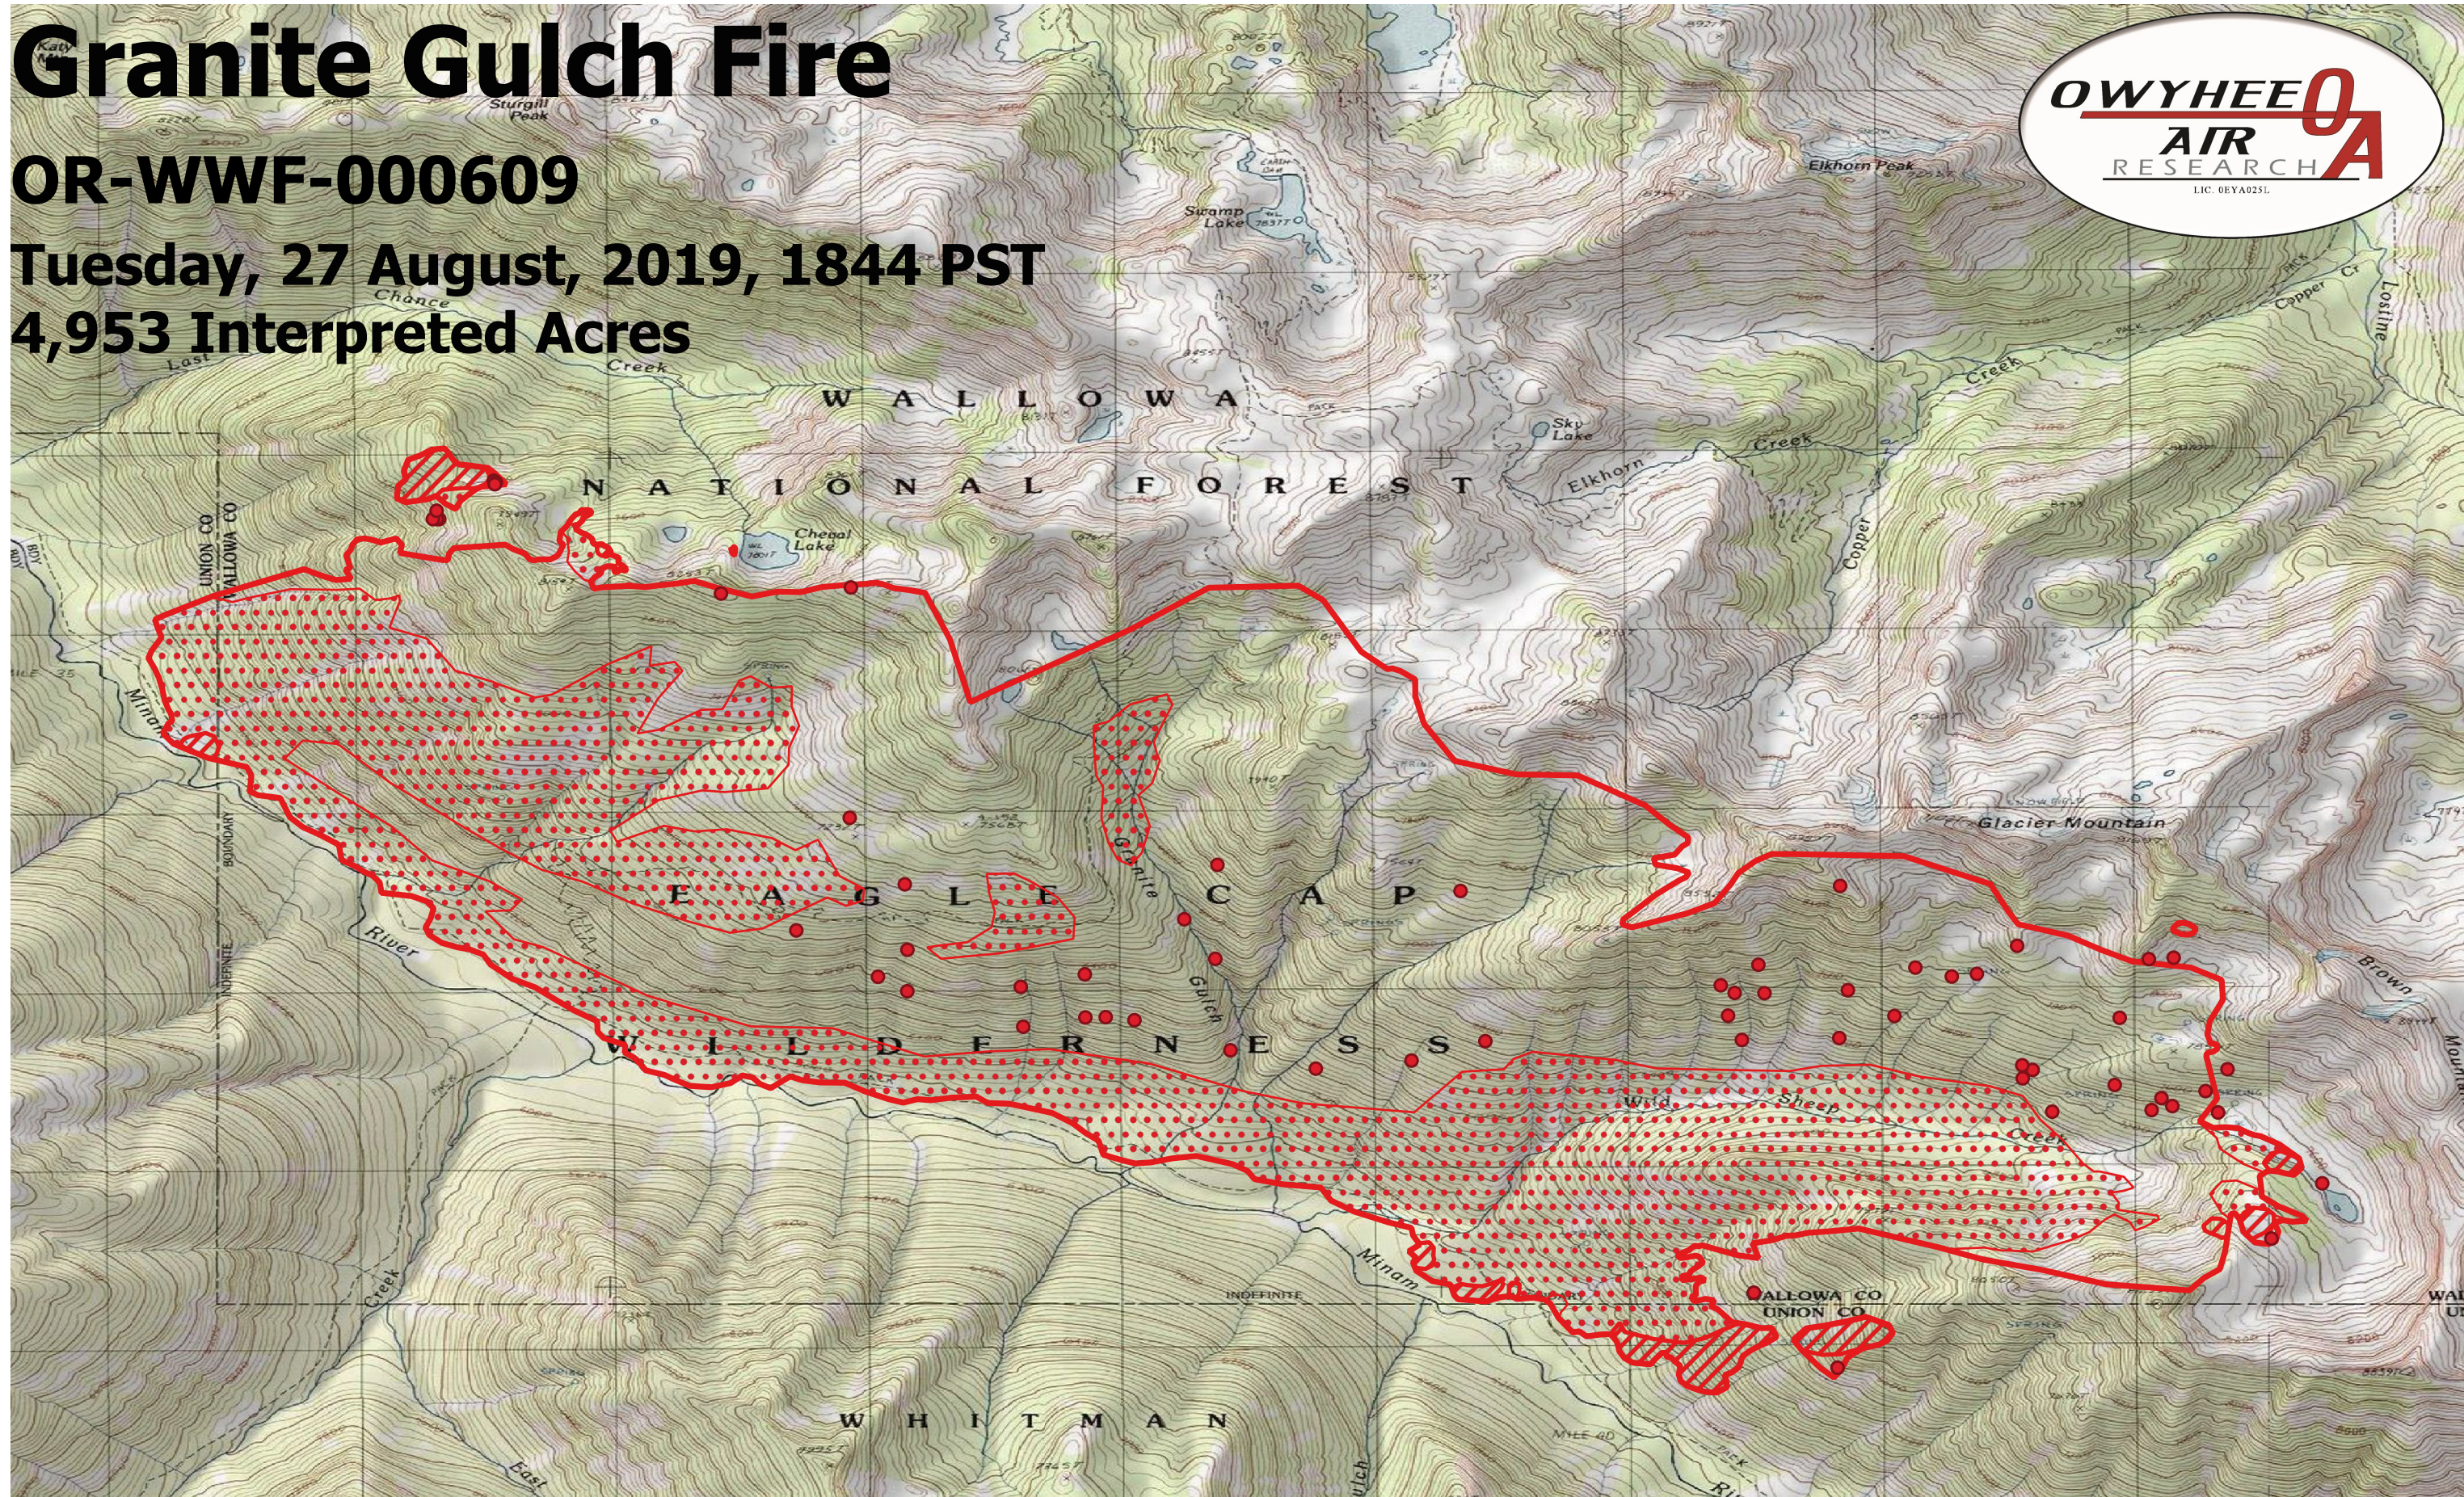

Granite Gulch Fire

OR-WWF-000609

Tuesday, 27 August, 2019, 1844 PST

4,953 Interpreted Acres

- Legend
- IR Isolated Heat
 - ▨ IR Intense Heat
 - ⋯ IR Scattered Heat
 - ▭ Burn Perimeter

Scale: 1:17,000
Projection: WGS 84
Produced by Owyhee Air Research, Inc.
IR Interpreter: D. Melody
fire@owyheear.com (208) 442-5405