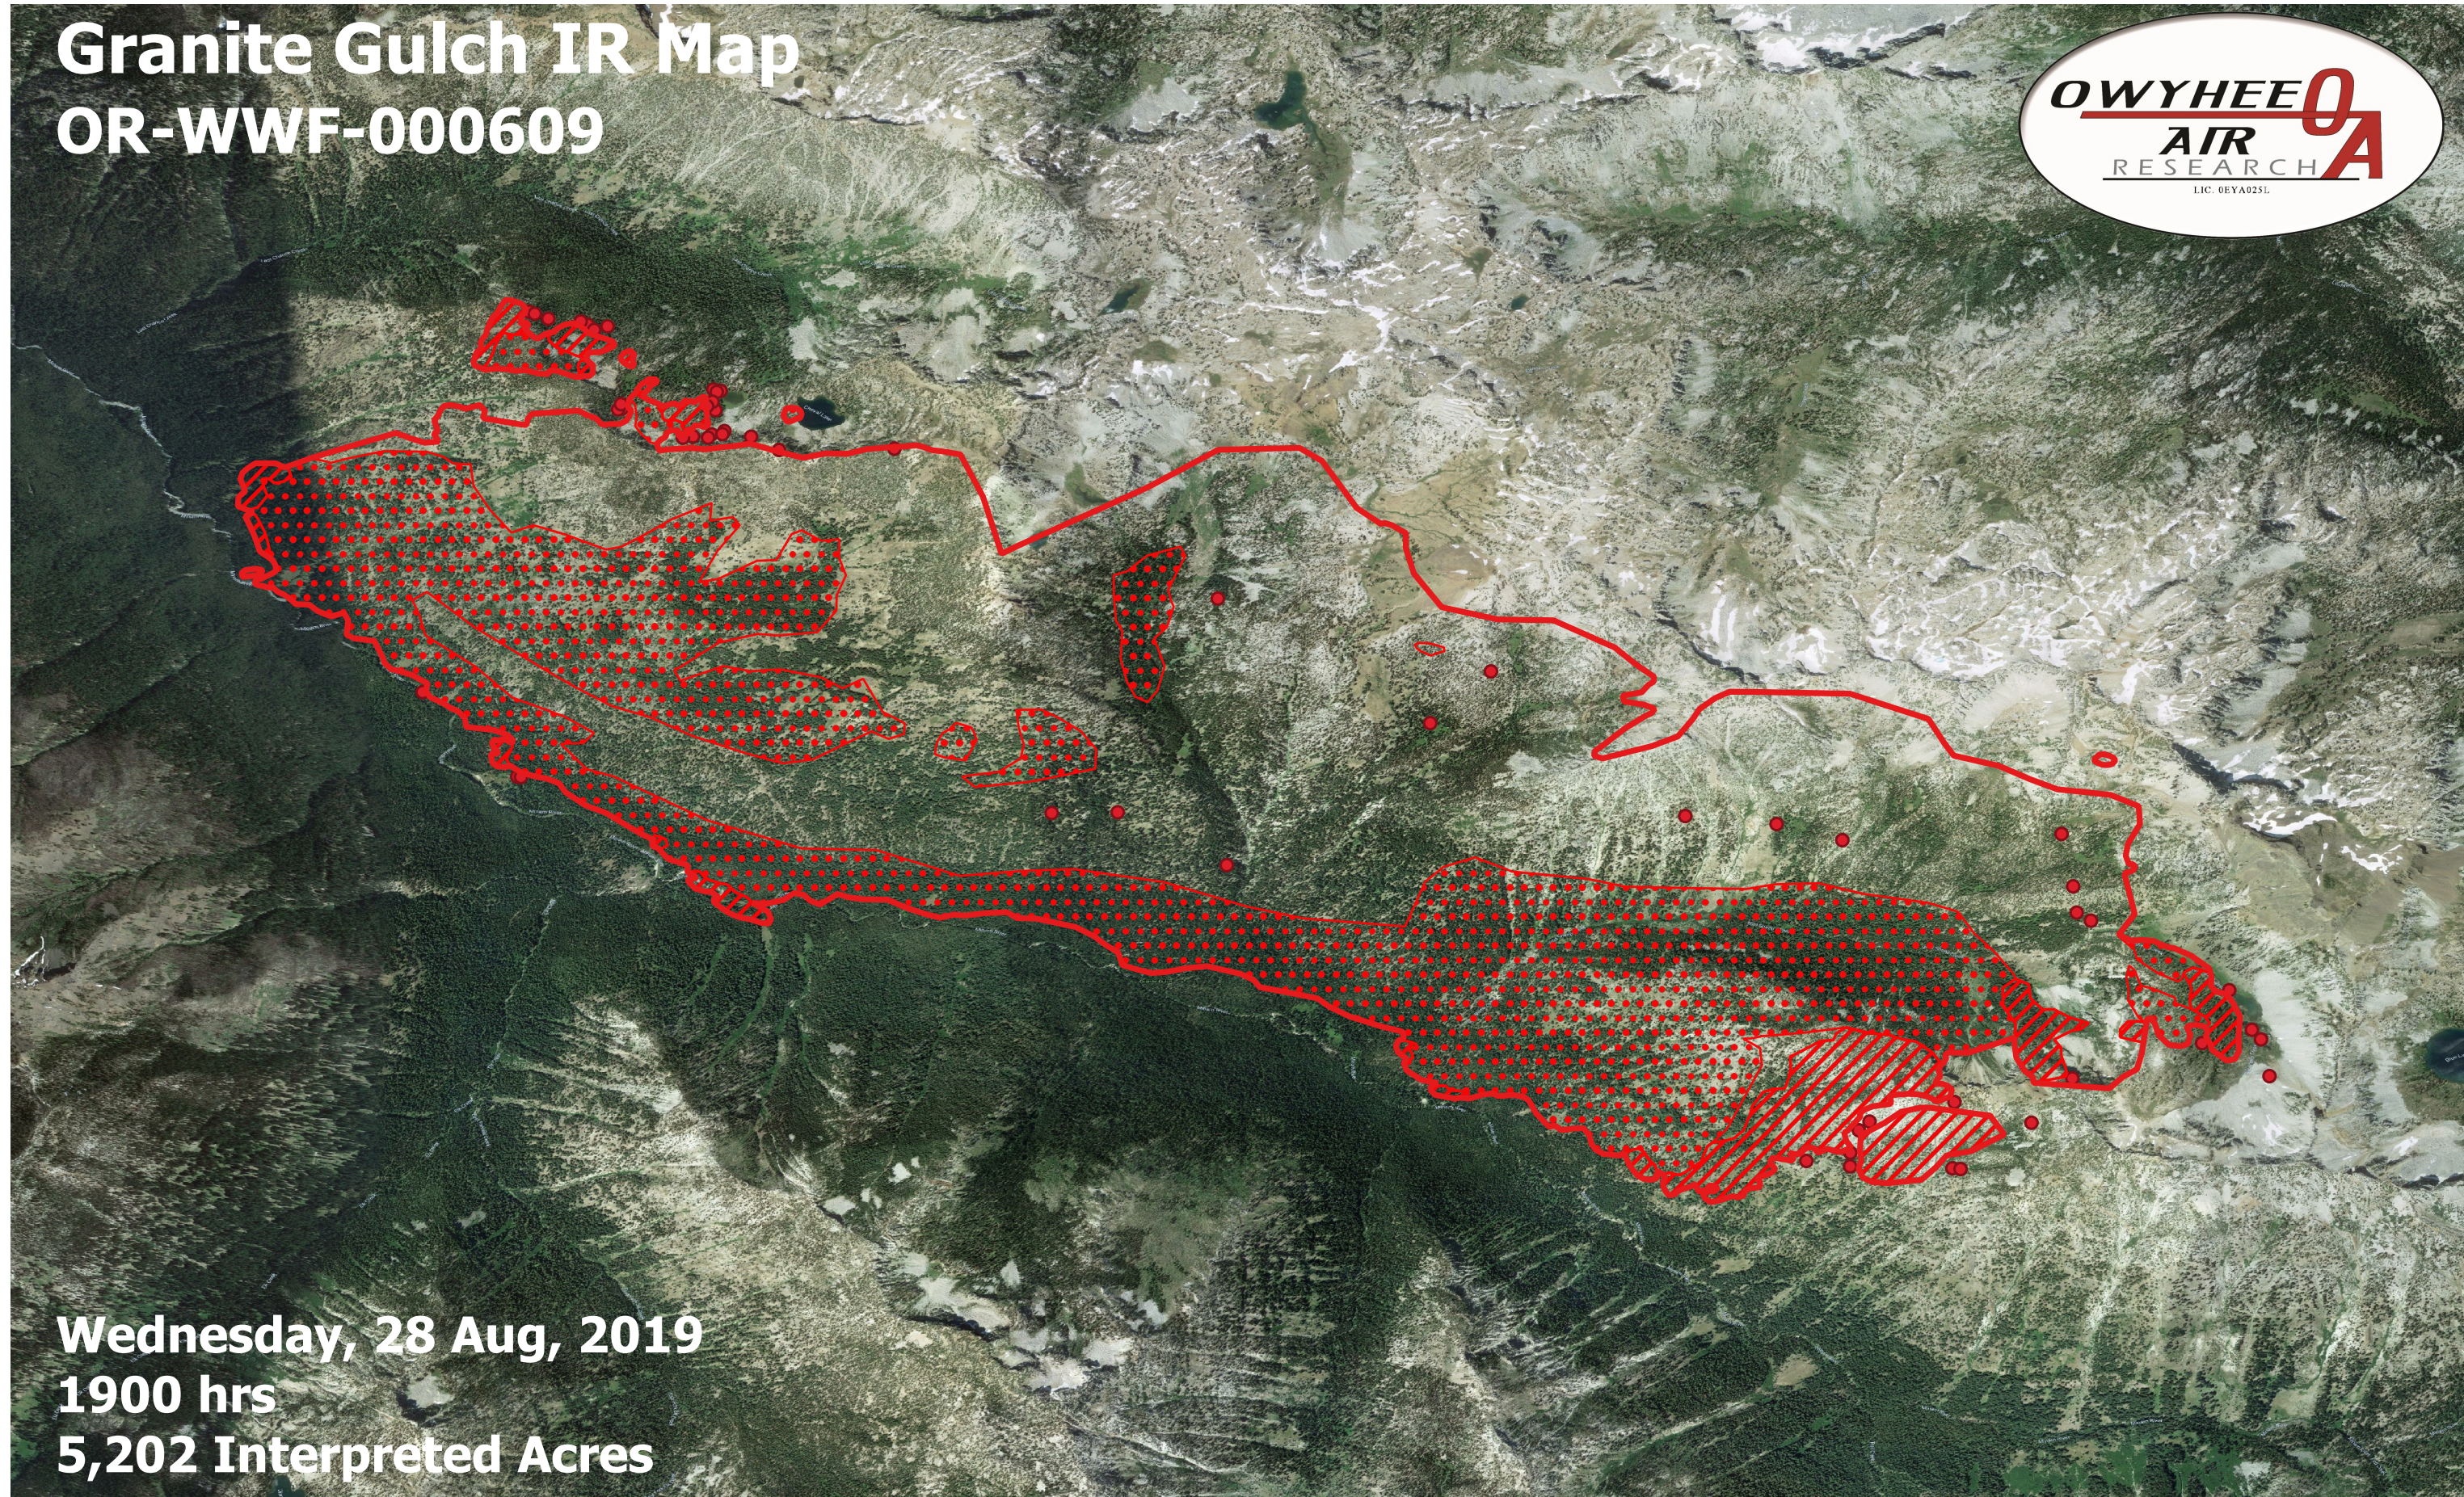

# Granite Gulch IR Map

## OR-WWF-000609

**Wednesday, 28 Aug, 2019**  
**1900 hrs**  
**5,202 Interpreted Acres**

- Legend**
- Burn Perimeter
  - Intense Heat
  - Scattered Heat
  - Isolated Heat

Scale: 1:25,000  
Projection: WGS 84  
Produced by Owyhee Air Research, Inc.  
IR Interpreter: Dan Melody  
fire@owyheear.com (208) 442-5405