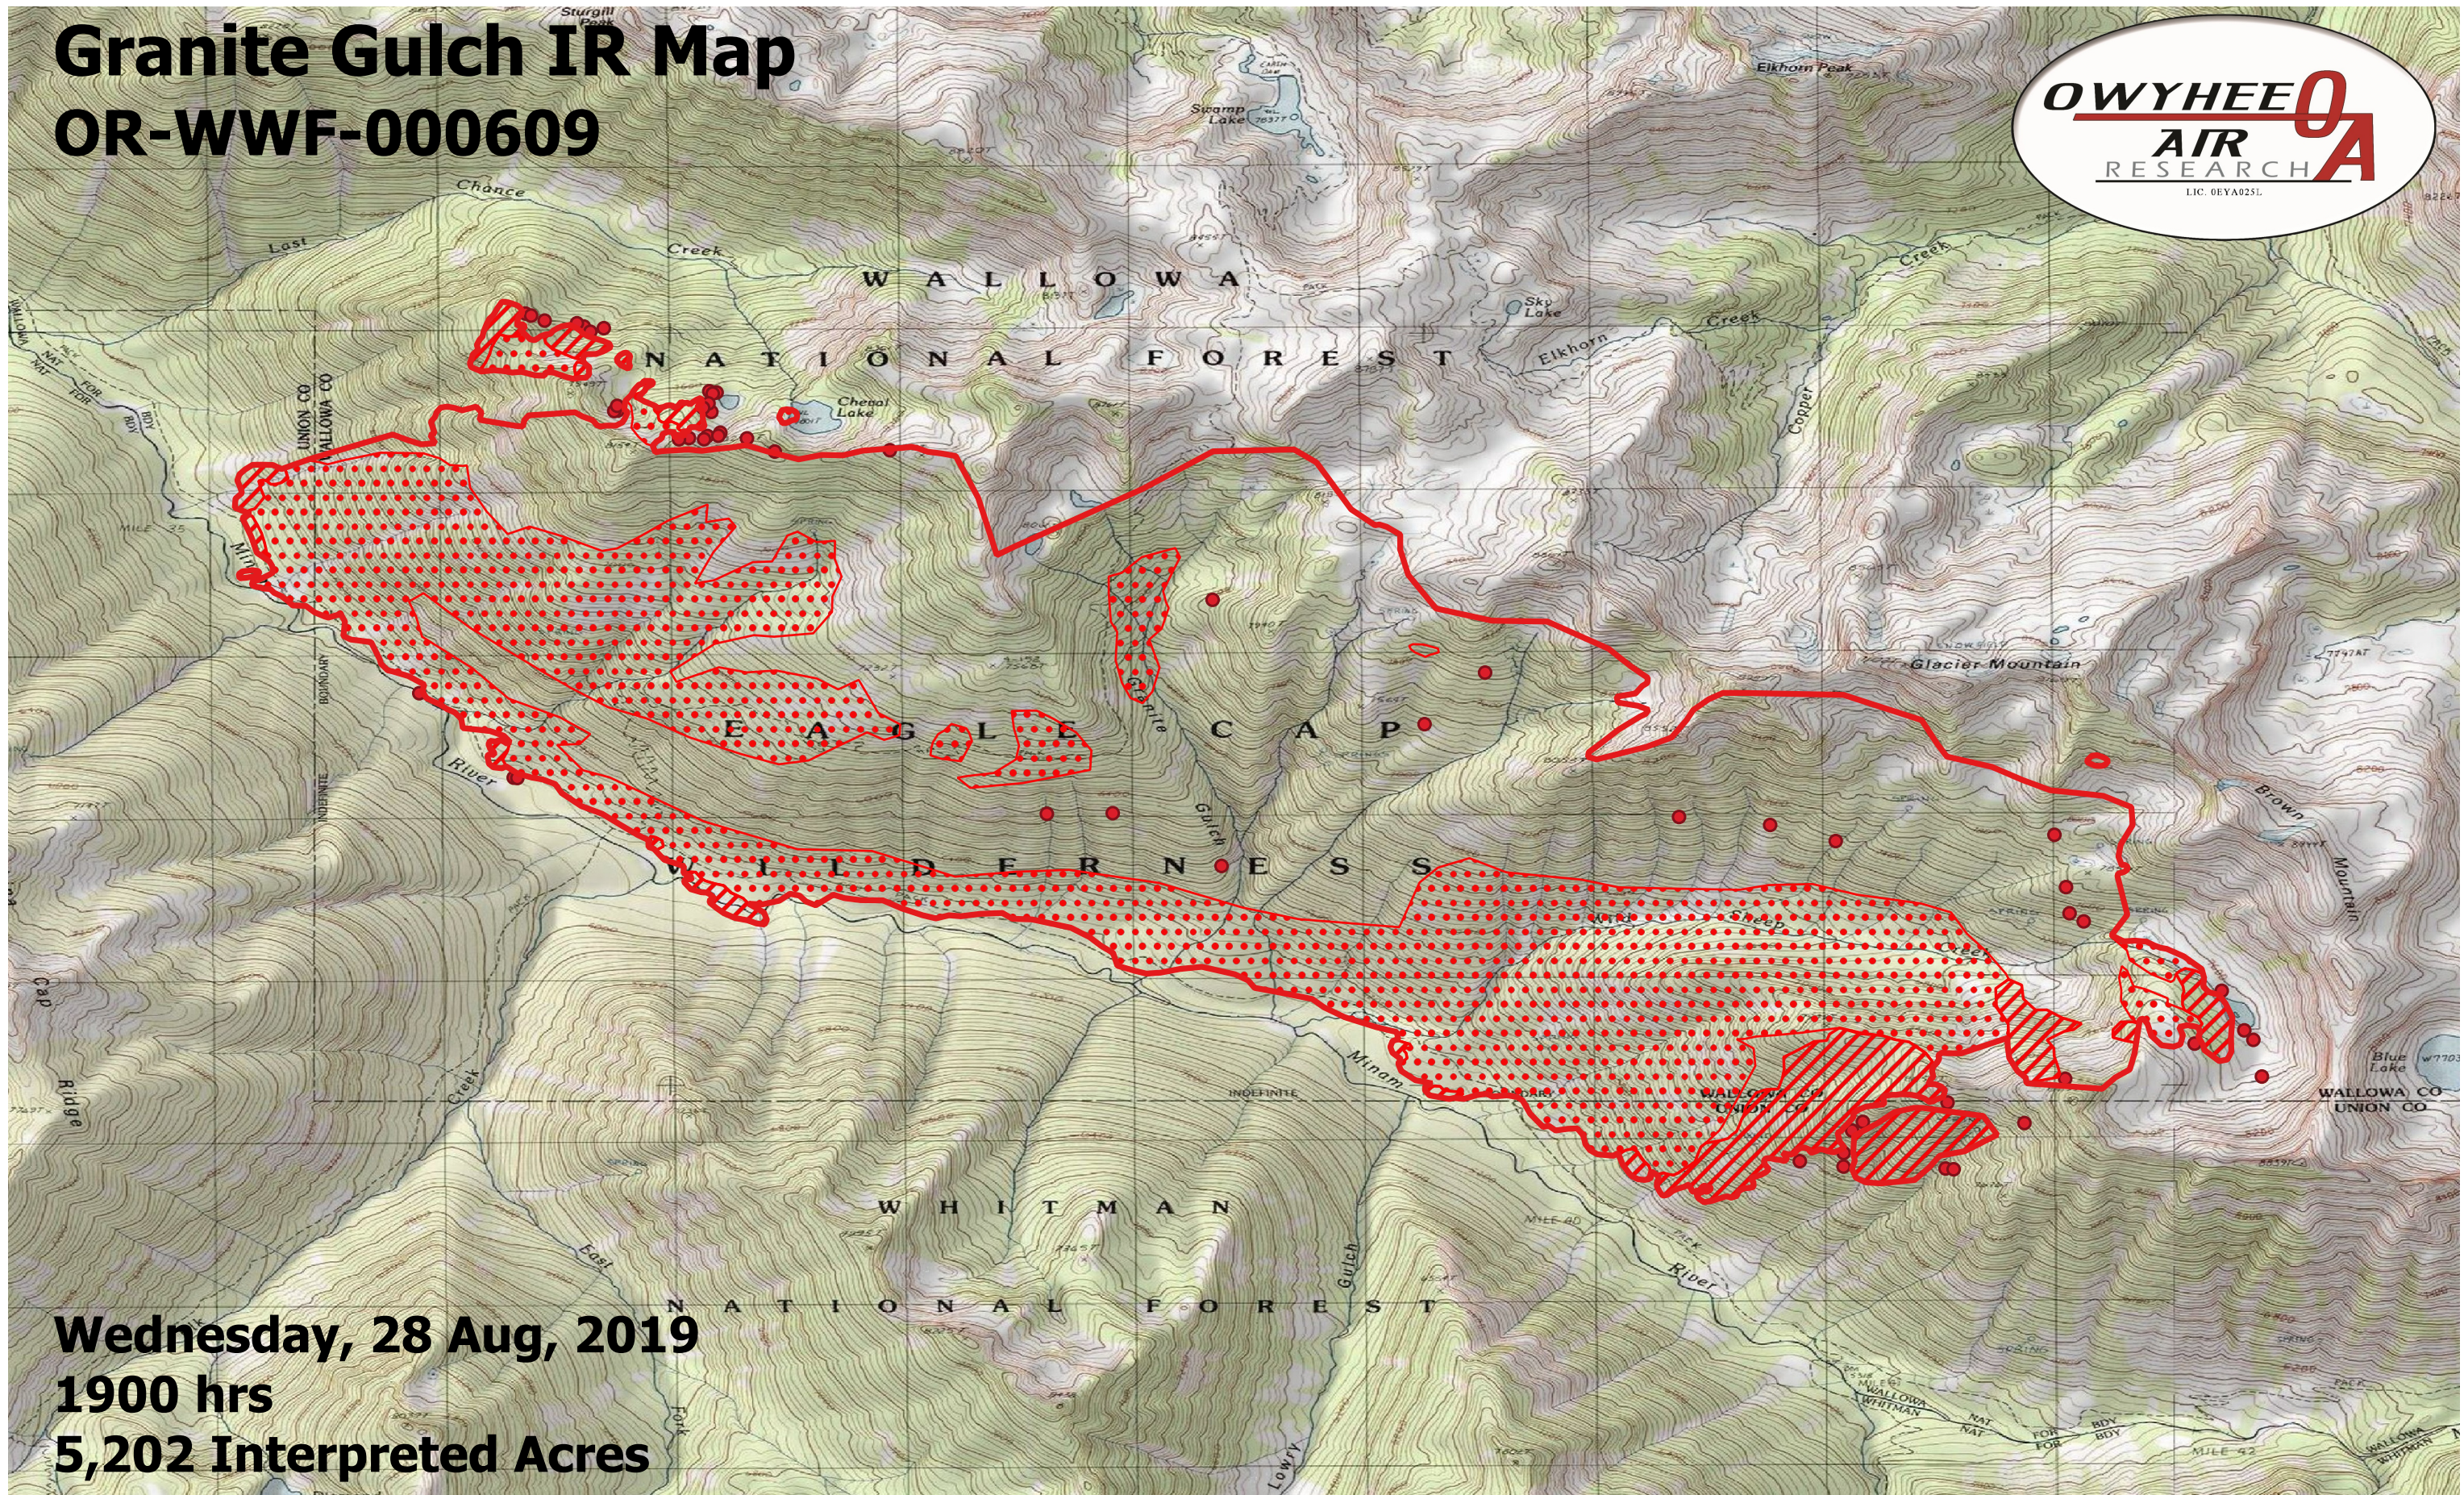

Granite Gulch IR Map

OR-WWF-000609

Wednesday, 28 Aug, 2019
1900 hrs
5,202 Interpreted Acres

- Legend**
- Burn Perimeter
 - Intense Heat
 - Scattered Heat
 - Isolated Heat

Scale: 1:25,000
Projection: WGS 84
Produced by Owyhee Air Research, Inc.
IR Interpreter: Dan Melody
fire@owyheear.com (208) 442-5405