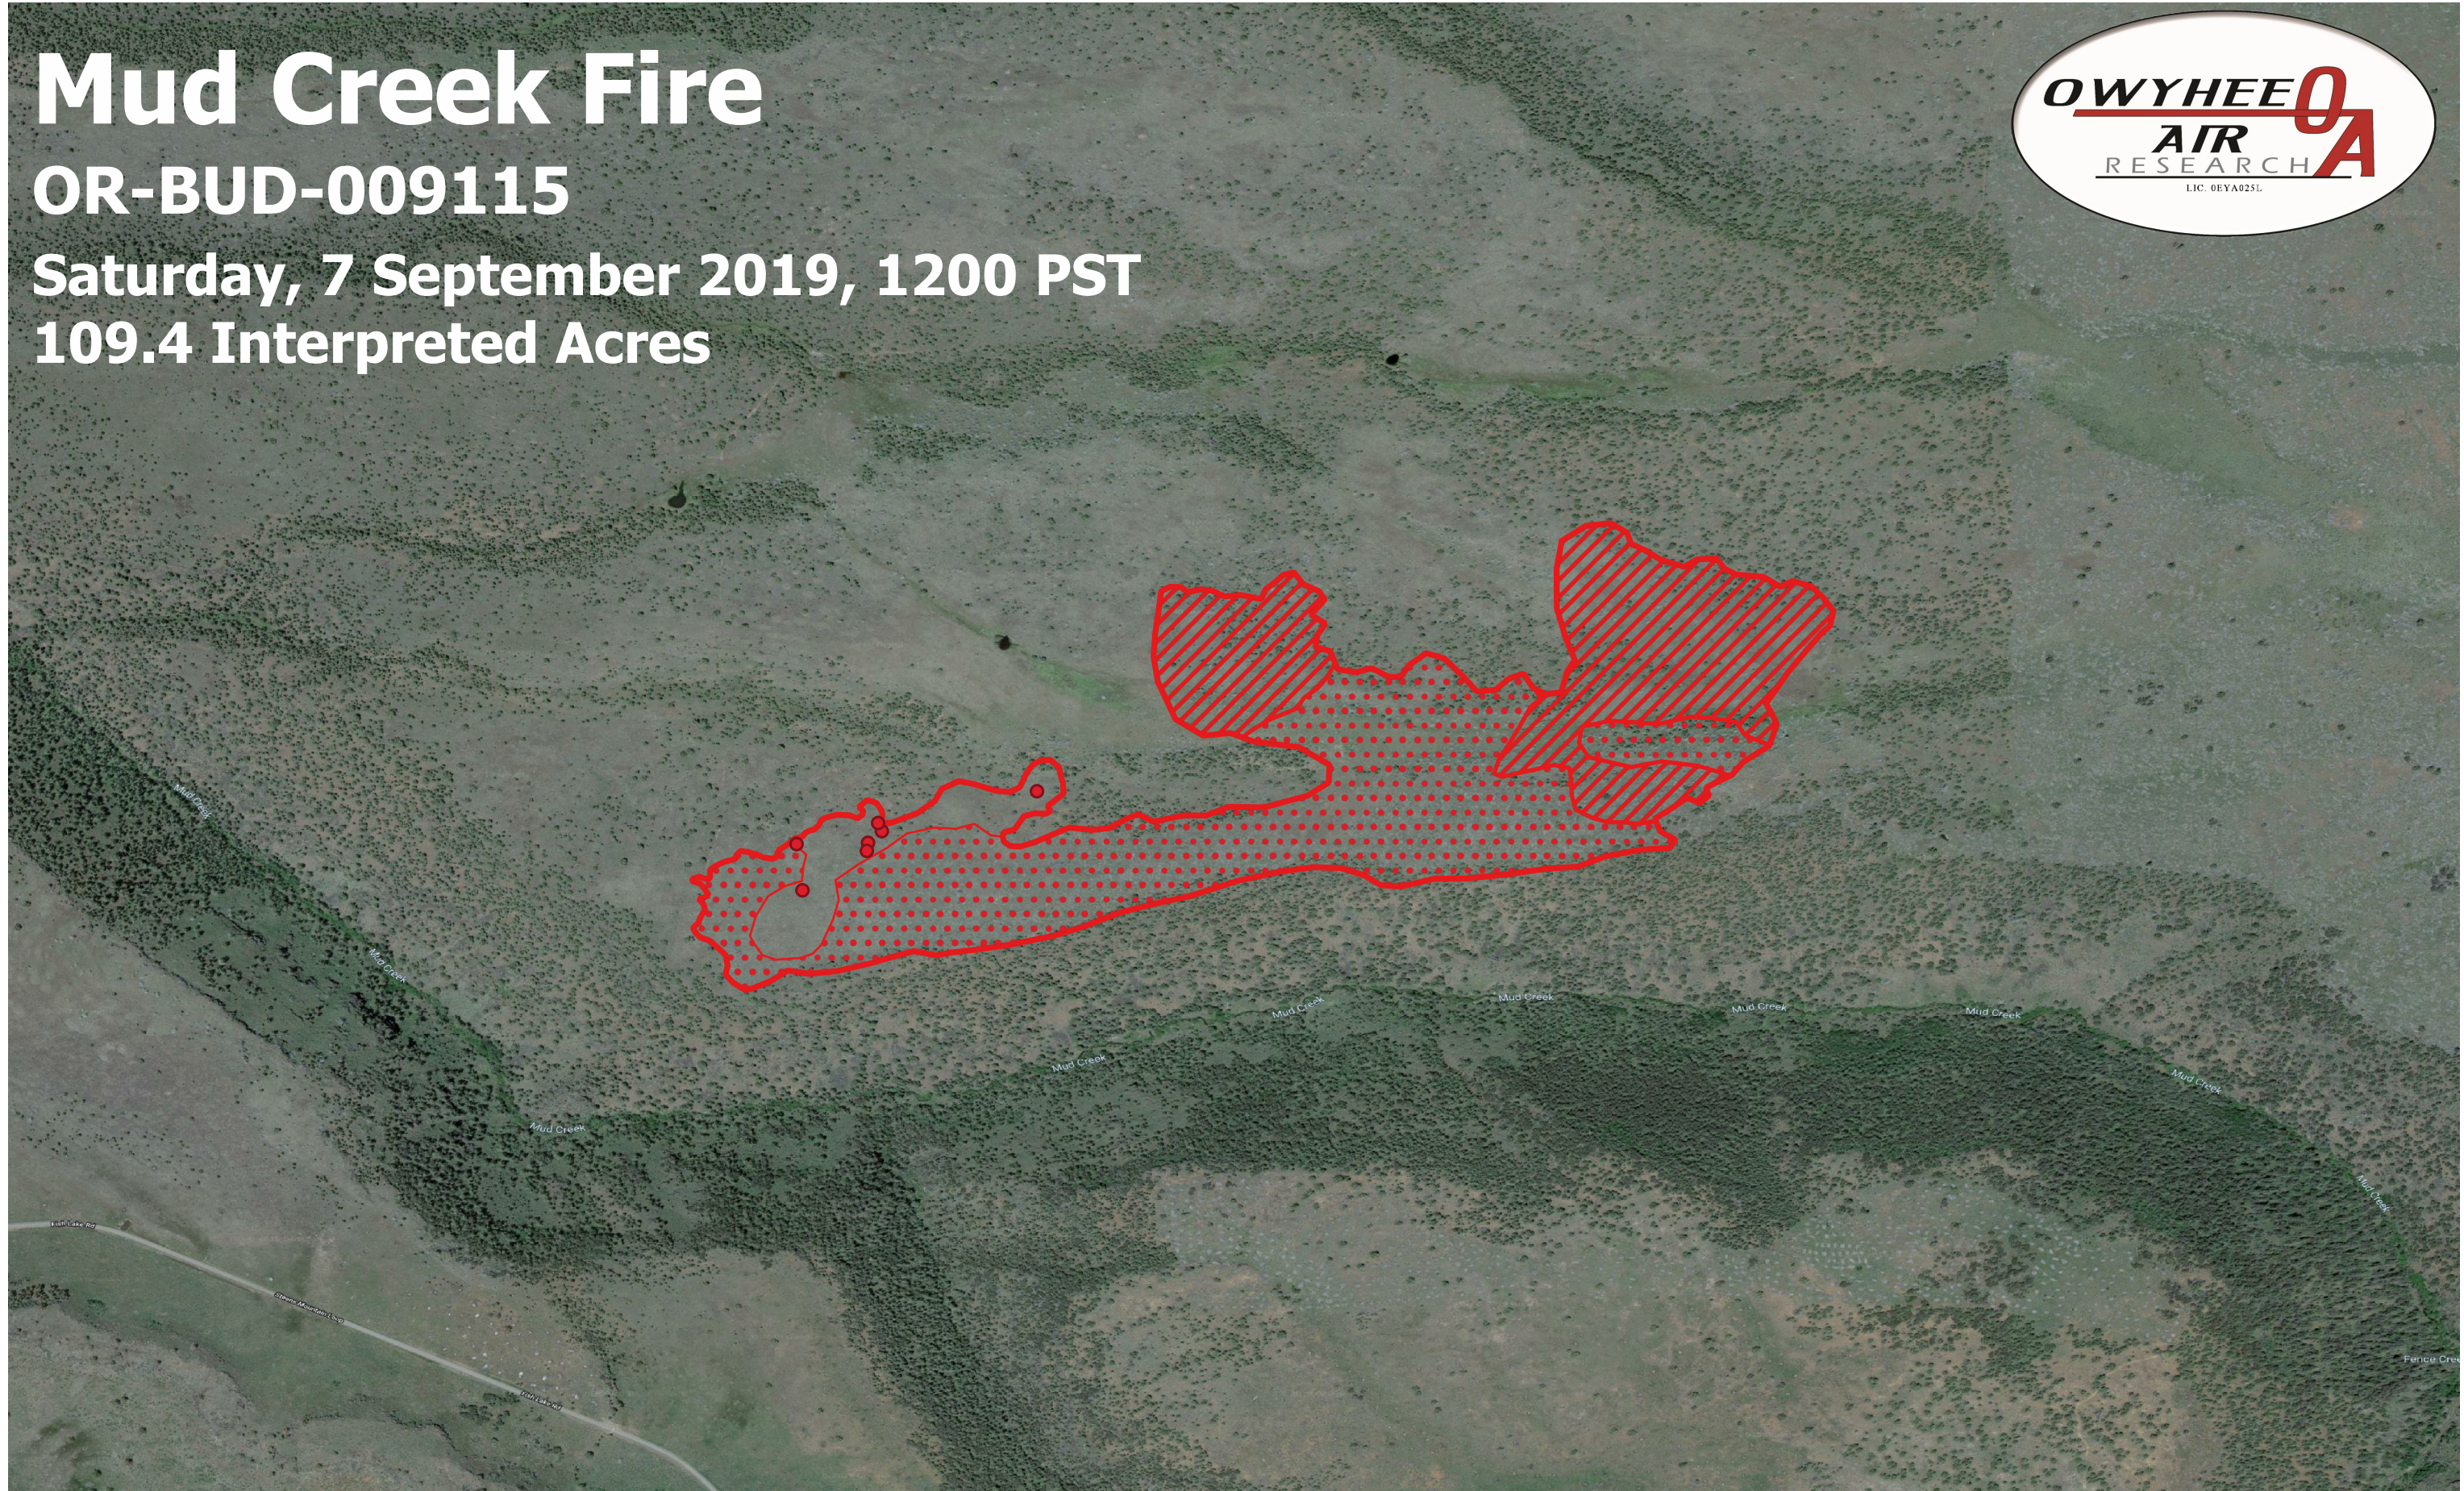

Mud Creek Fire

OR-BUD-009115

Saturday, 7 September 2019, 1200 PST

109.4 Interpreted Acres

Legend

- IR Isolated Heat
- ▨ IR Intense Heat
- IR Scattered Heat
- ▭ Burn Perimeter

Scale: 1:5,500

Projection: WGS 84