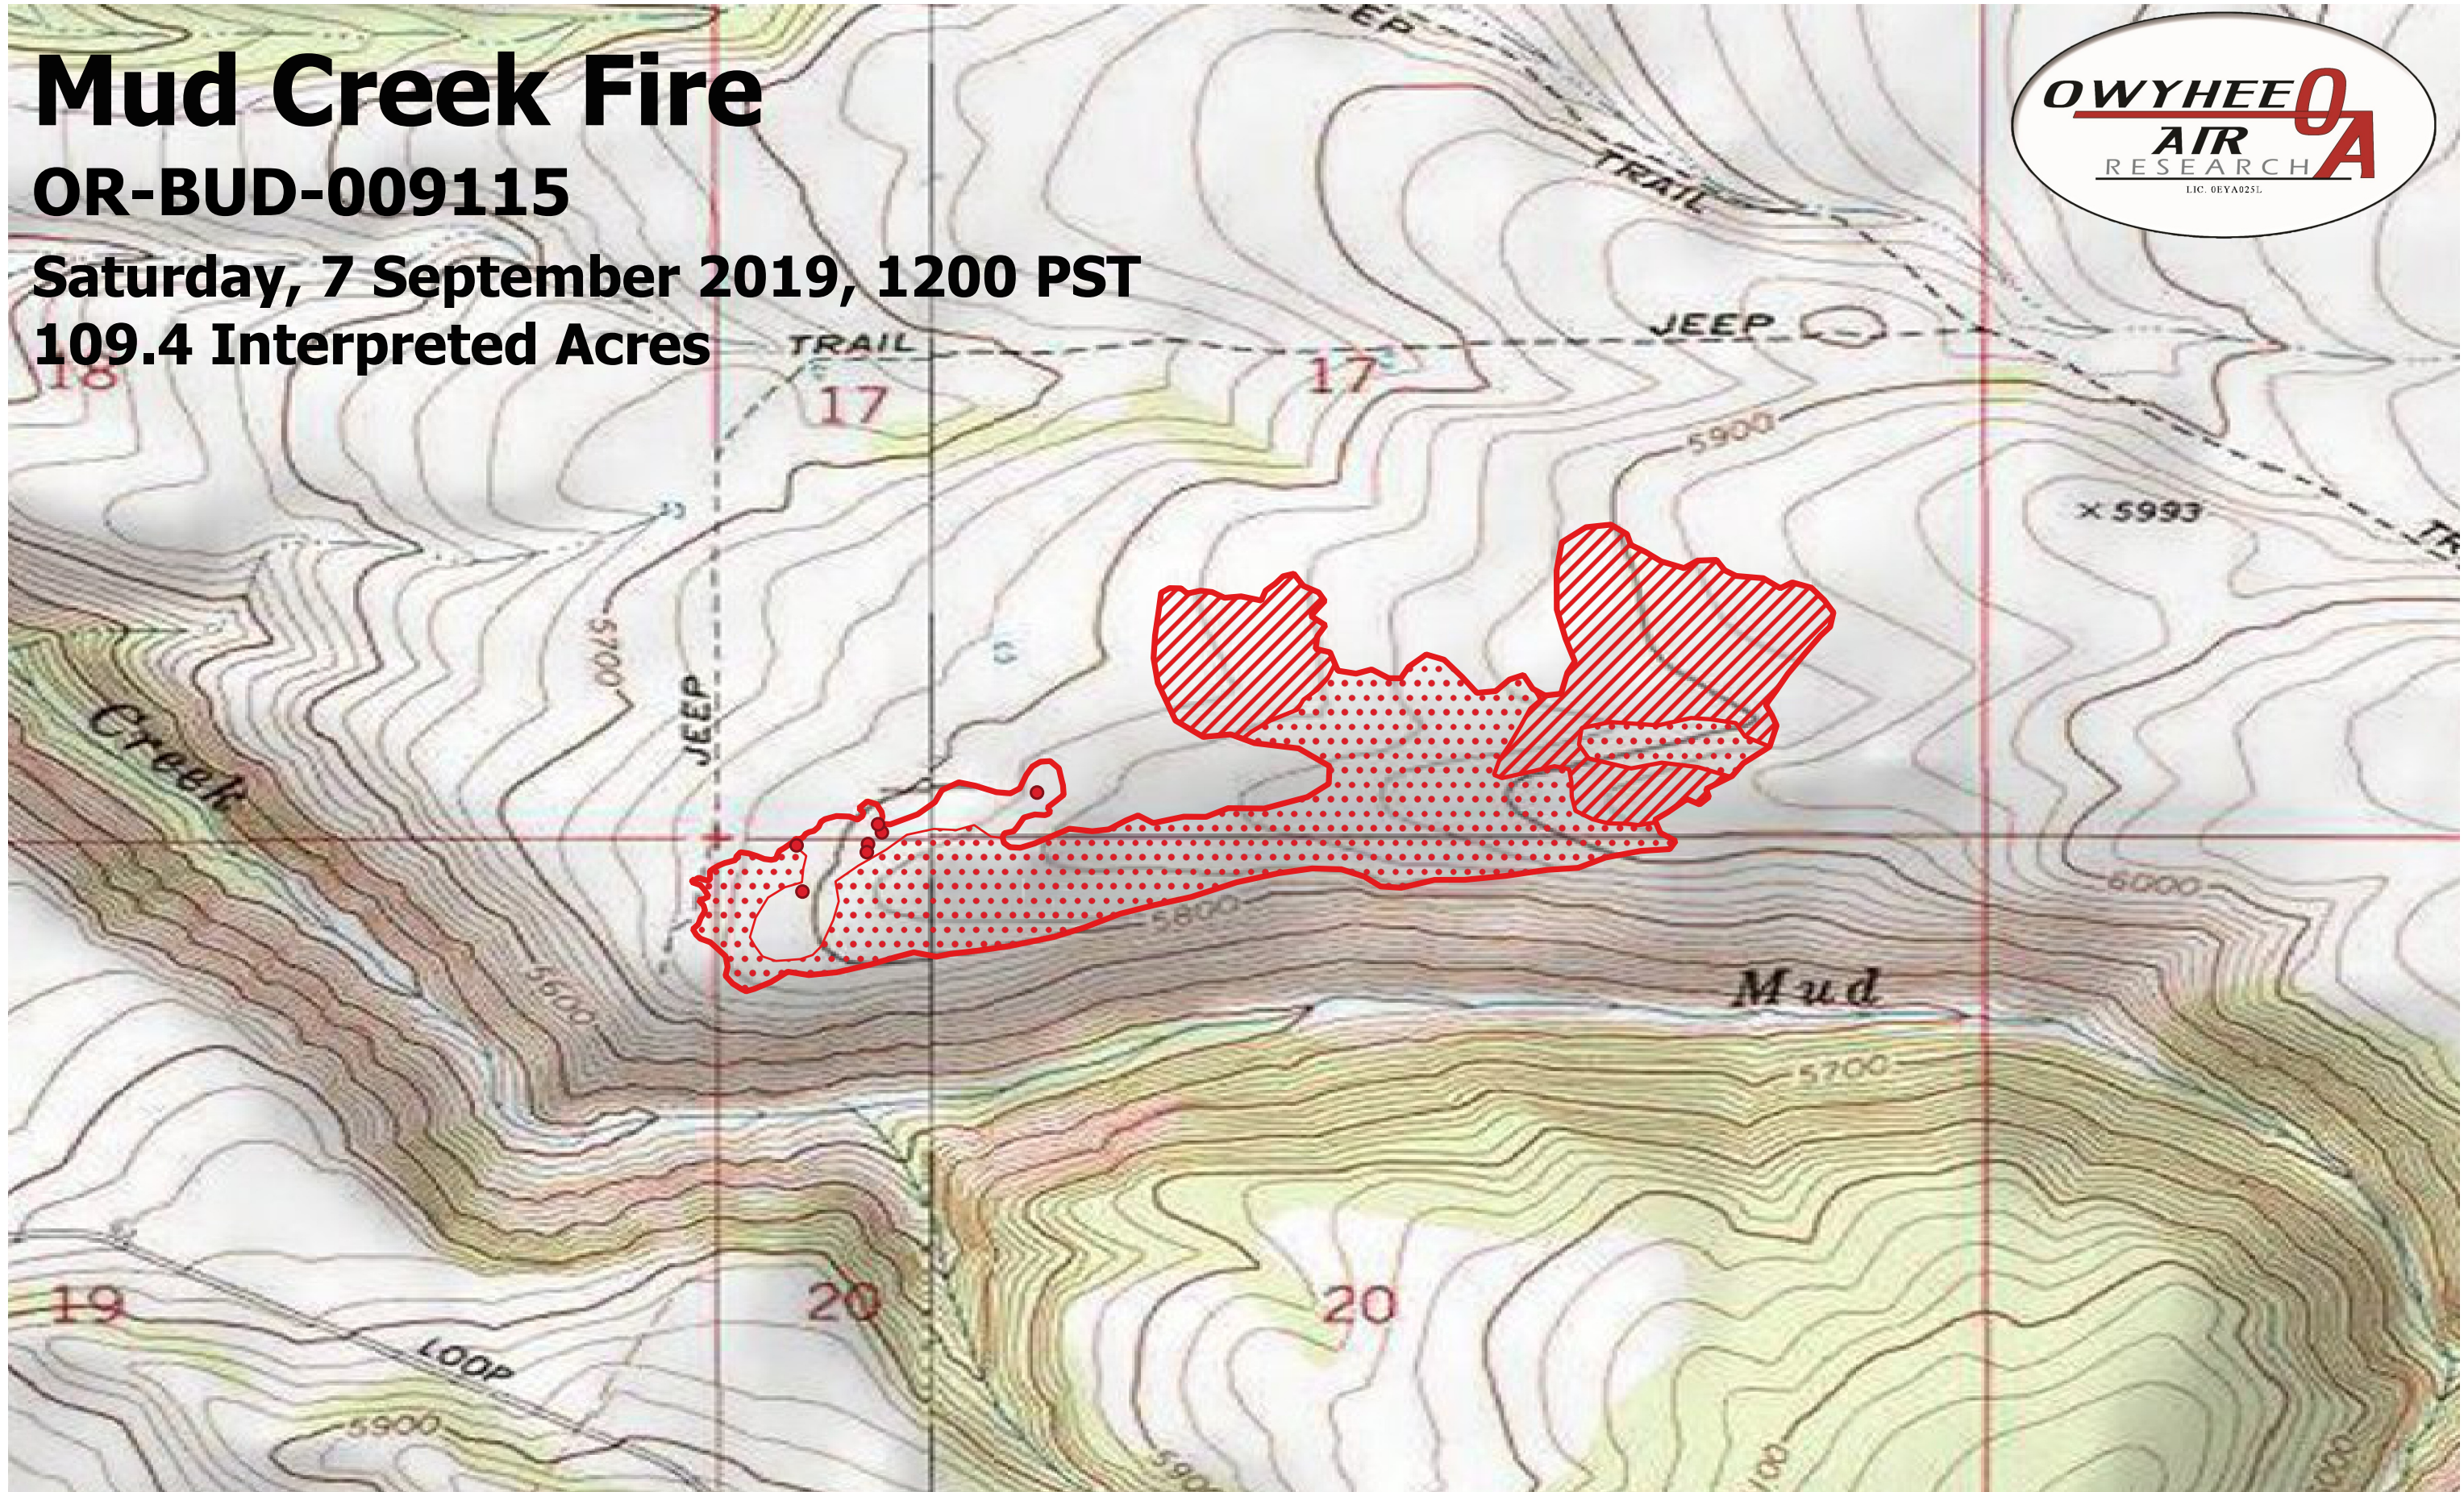

Mud Creek Fire

OR-BUD-009115

Saturday, 7 September 2019, 1200 PST

109.4 Interpreted Acres

Legend

- IR Isolated Heat
- ▨ IR Intense Heat
- ⋯ IR Scattered Heat
- ▭ Burn Perimeter

Scale: 1:5,500

Projection: WGS 84