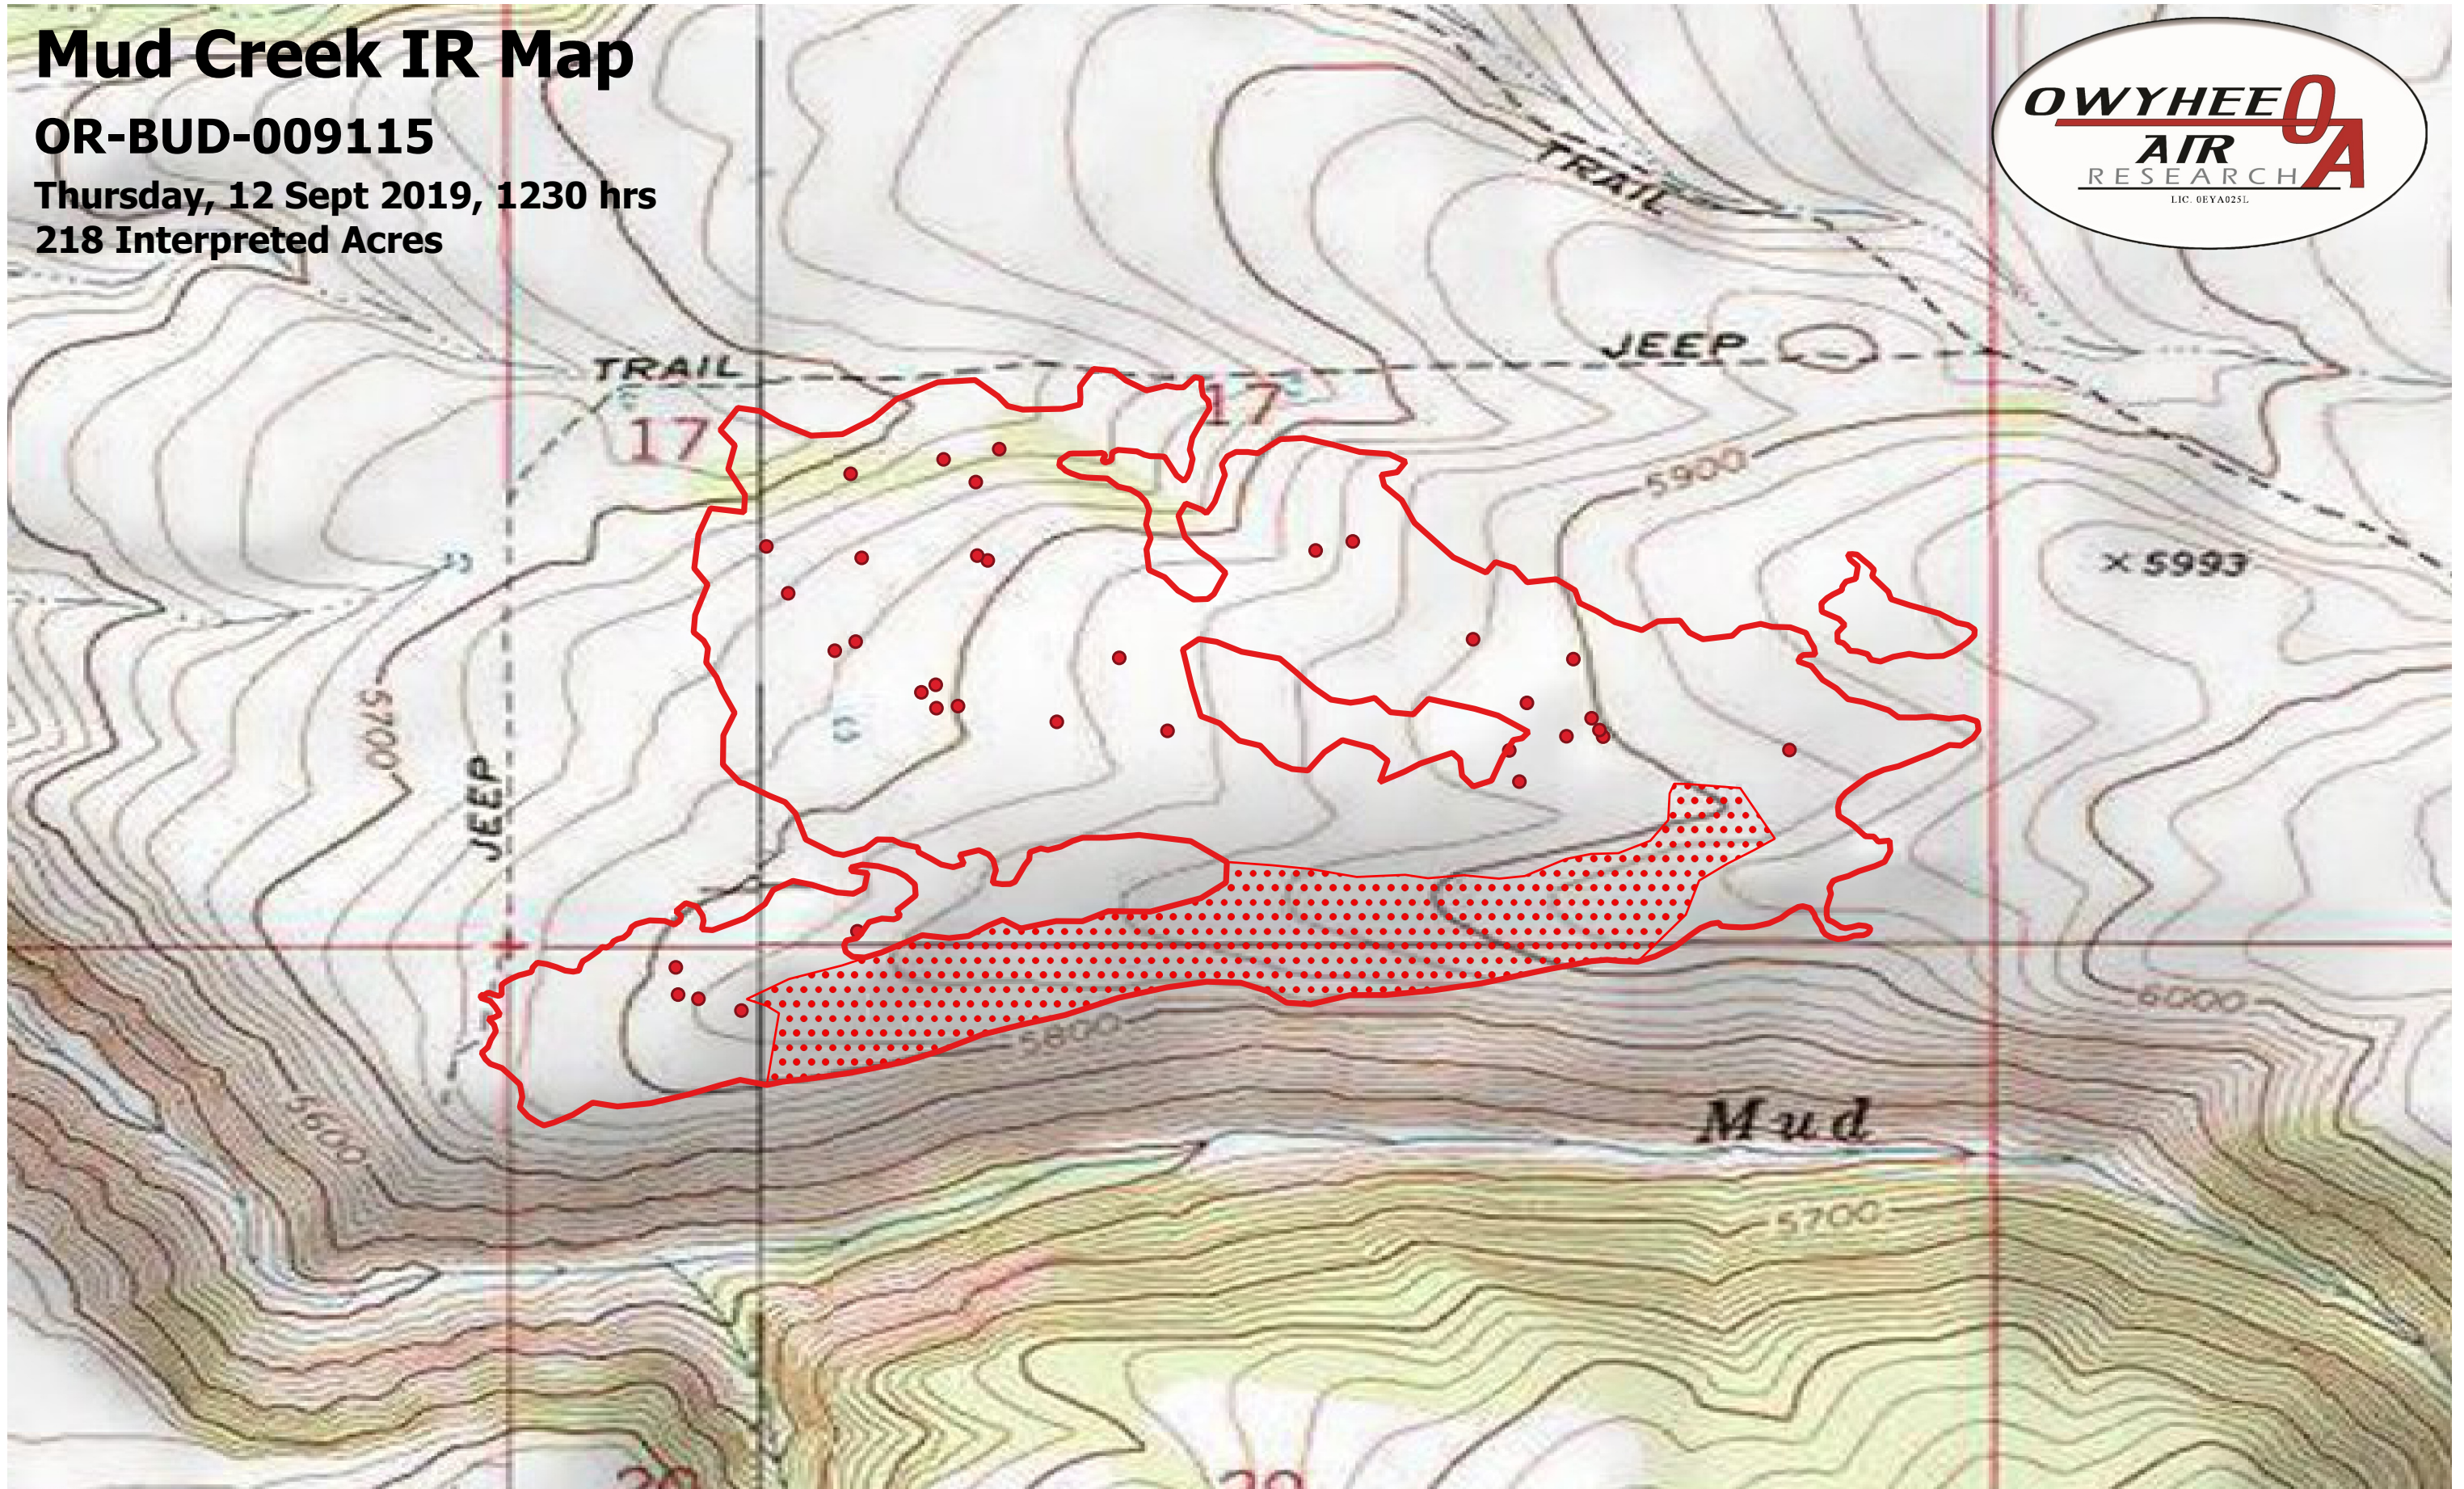

# Mud Creek IR Map

OR-BUD-009115

Thursday, 12 Sept 2019, 1230 hrs

218 Interpreted Acres

- Burn Perimeter
- Scattered Heat
- Isolated Heat

Projection: WGS 84

Scale: 1:6,000

IRIN: Dan Melody  
fire@owyheear.com