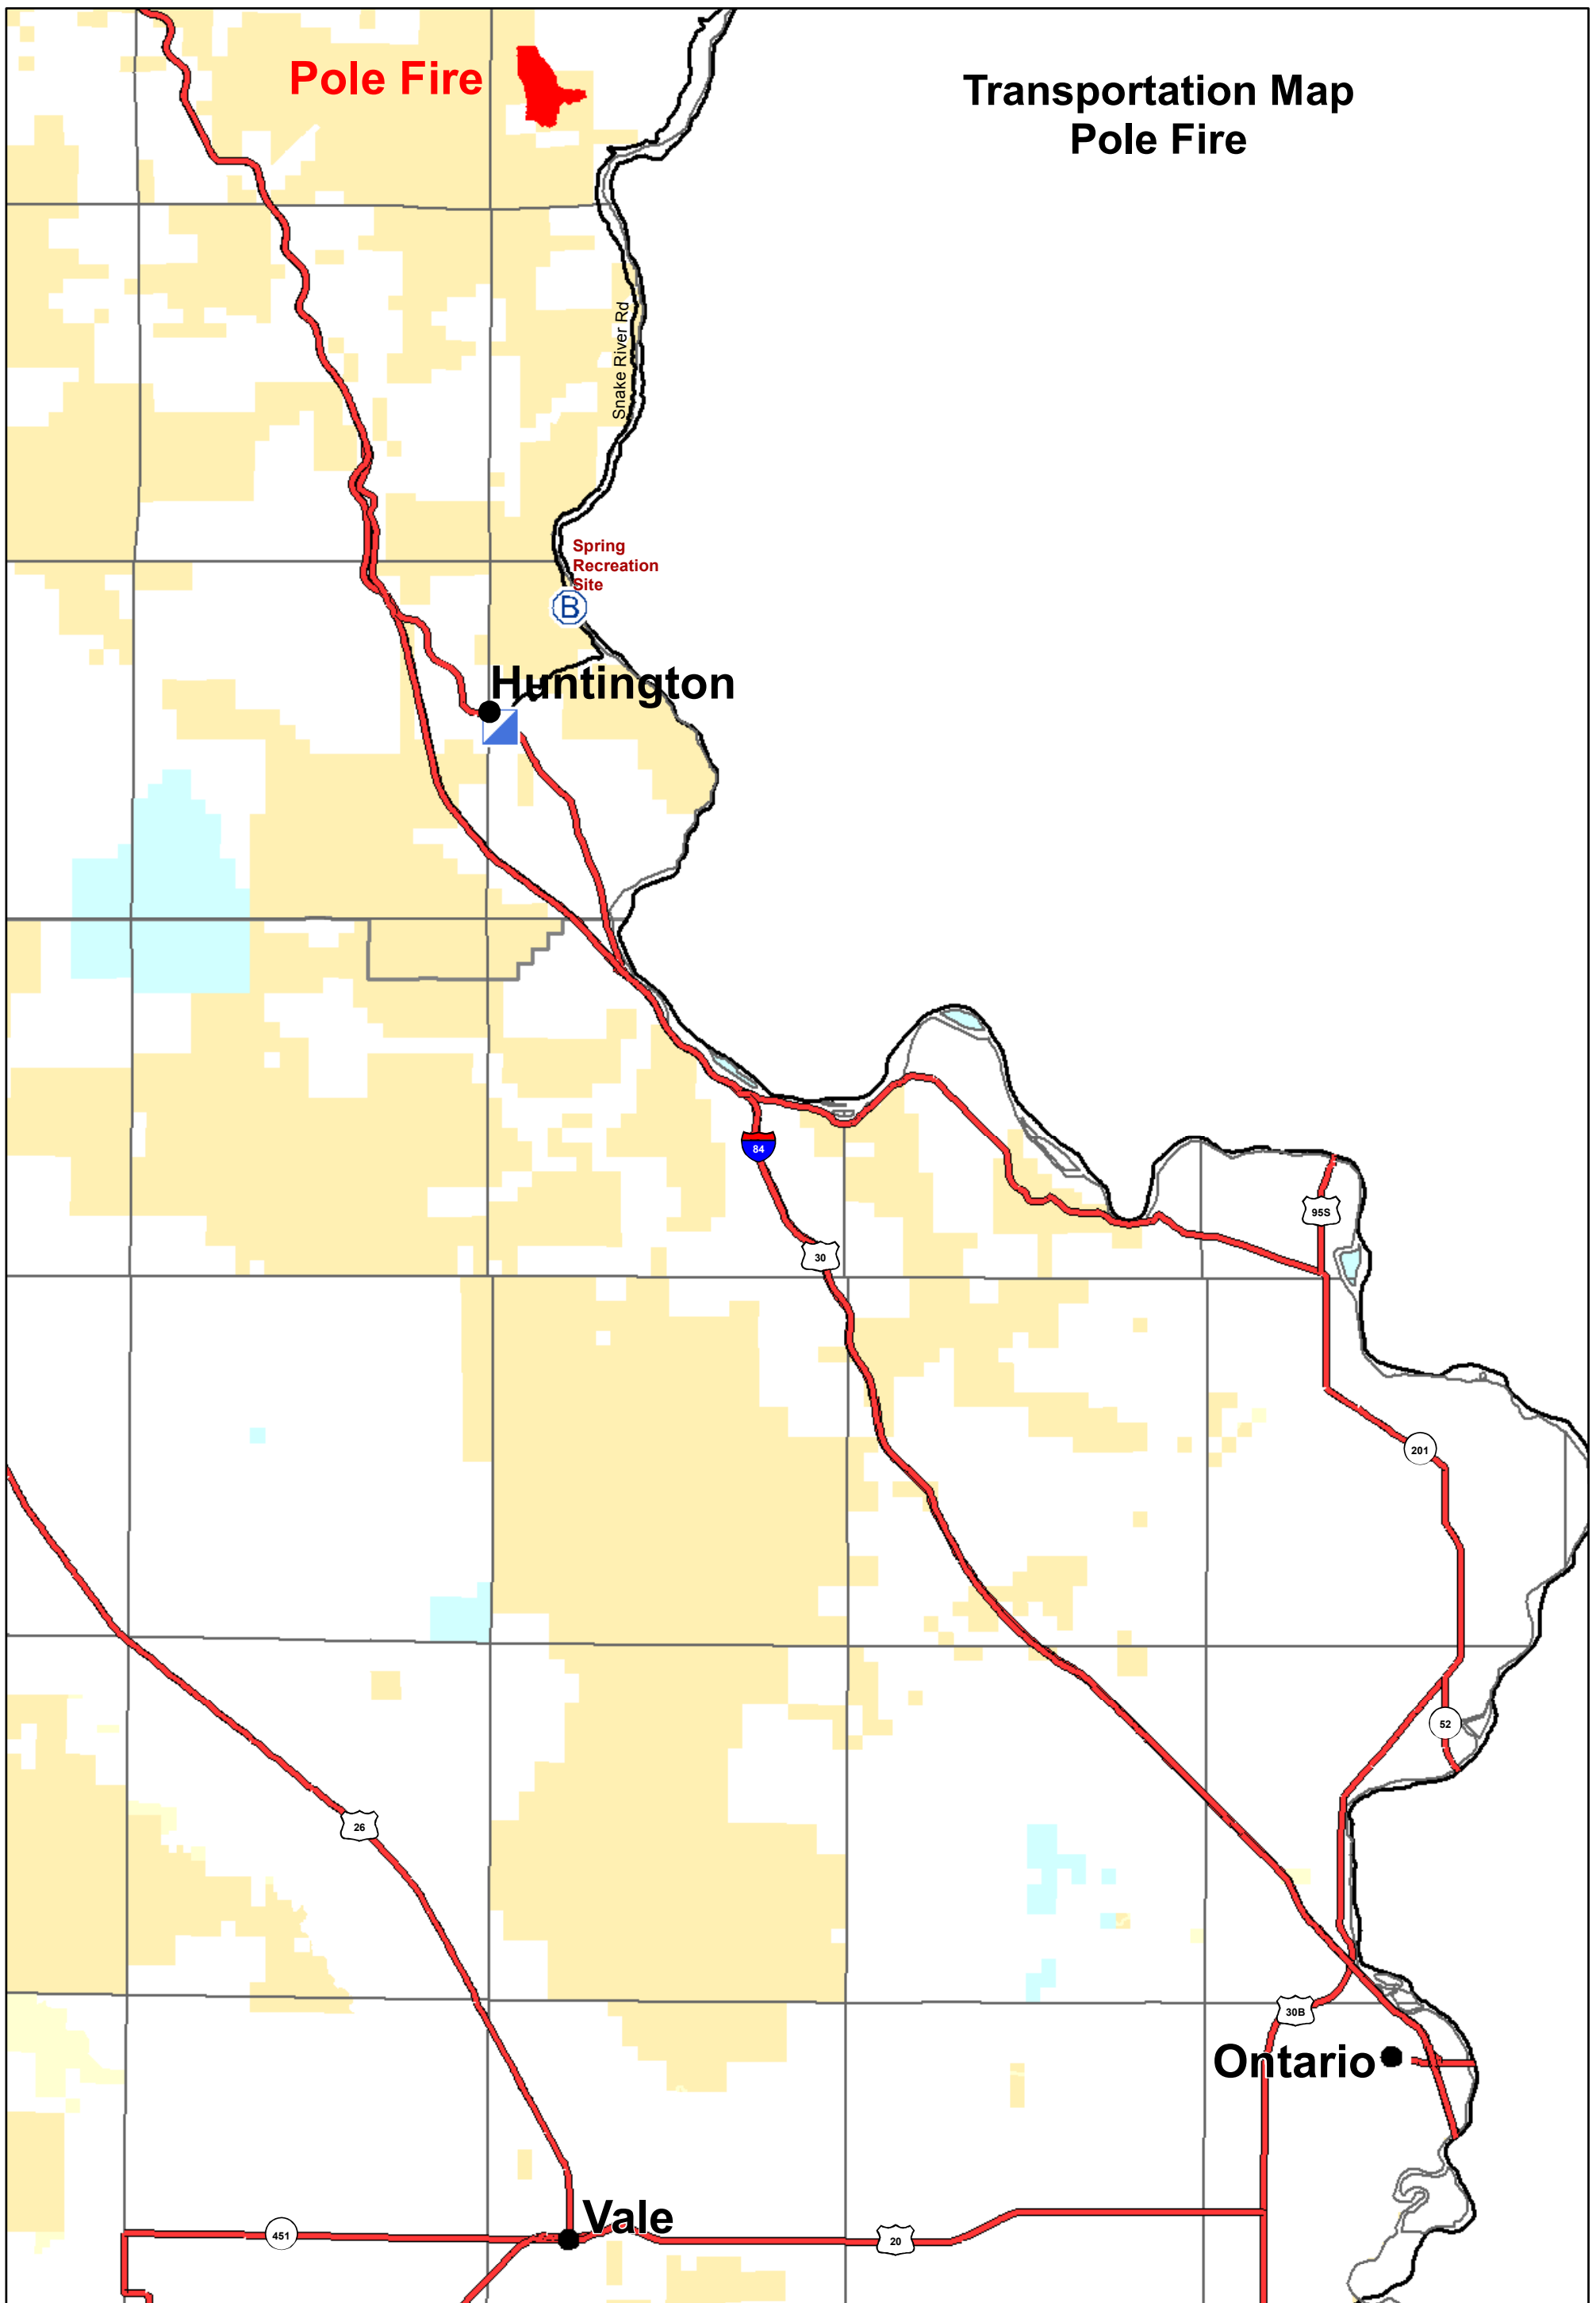

Pole Fire

Transportation Map Pole Fire

- Pole Fire
- Bureau of Land Management
- Bureau of Reclamation
- State Lands
- Incident Base
- Incident Command Post
- Highways
- County route