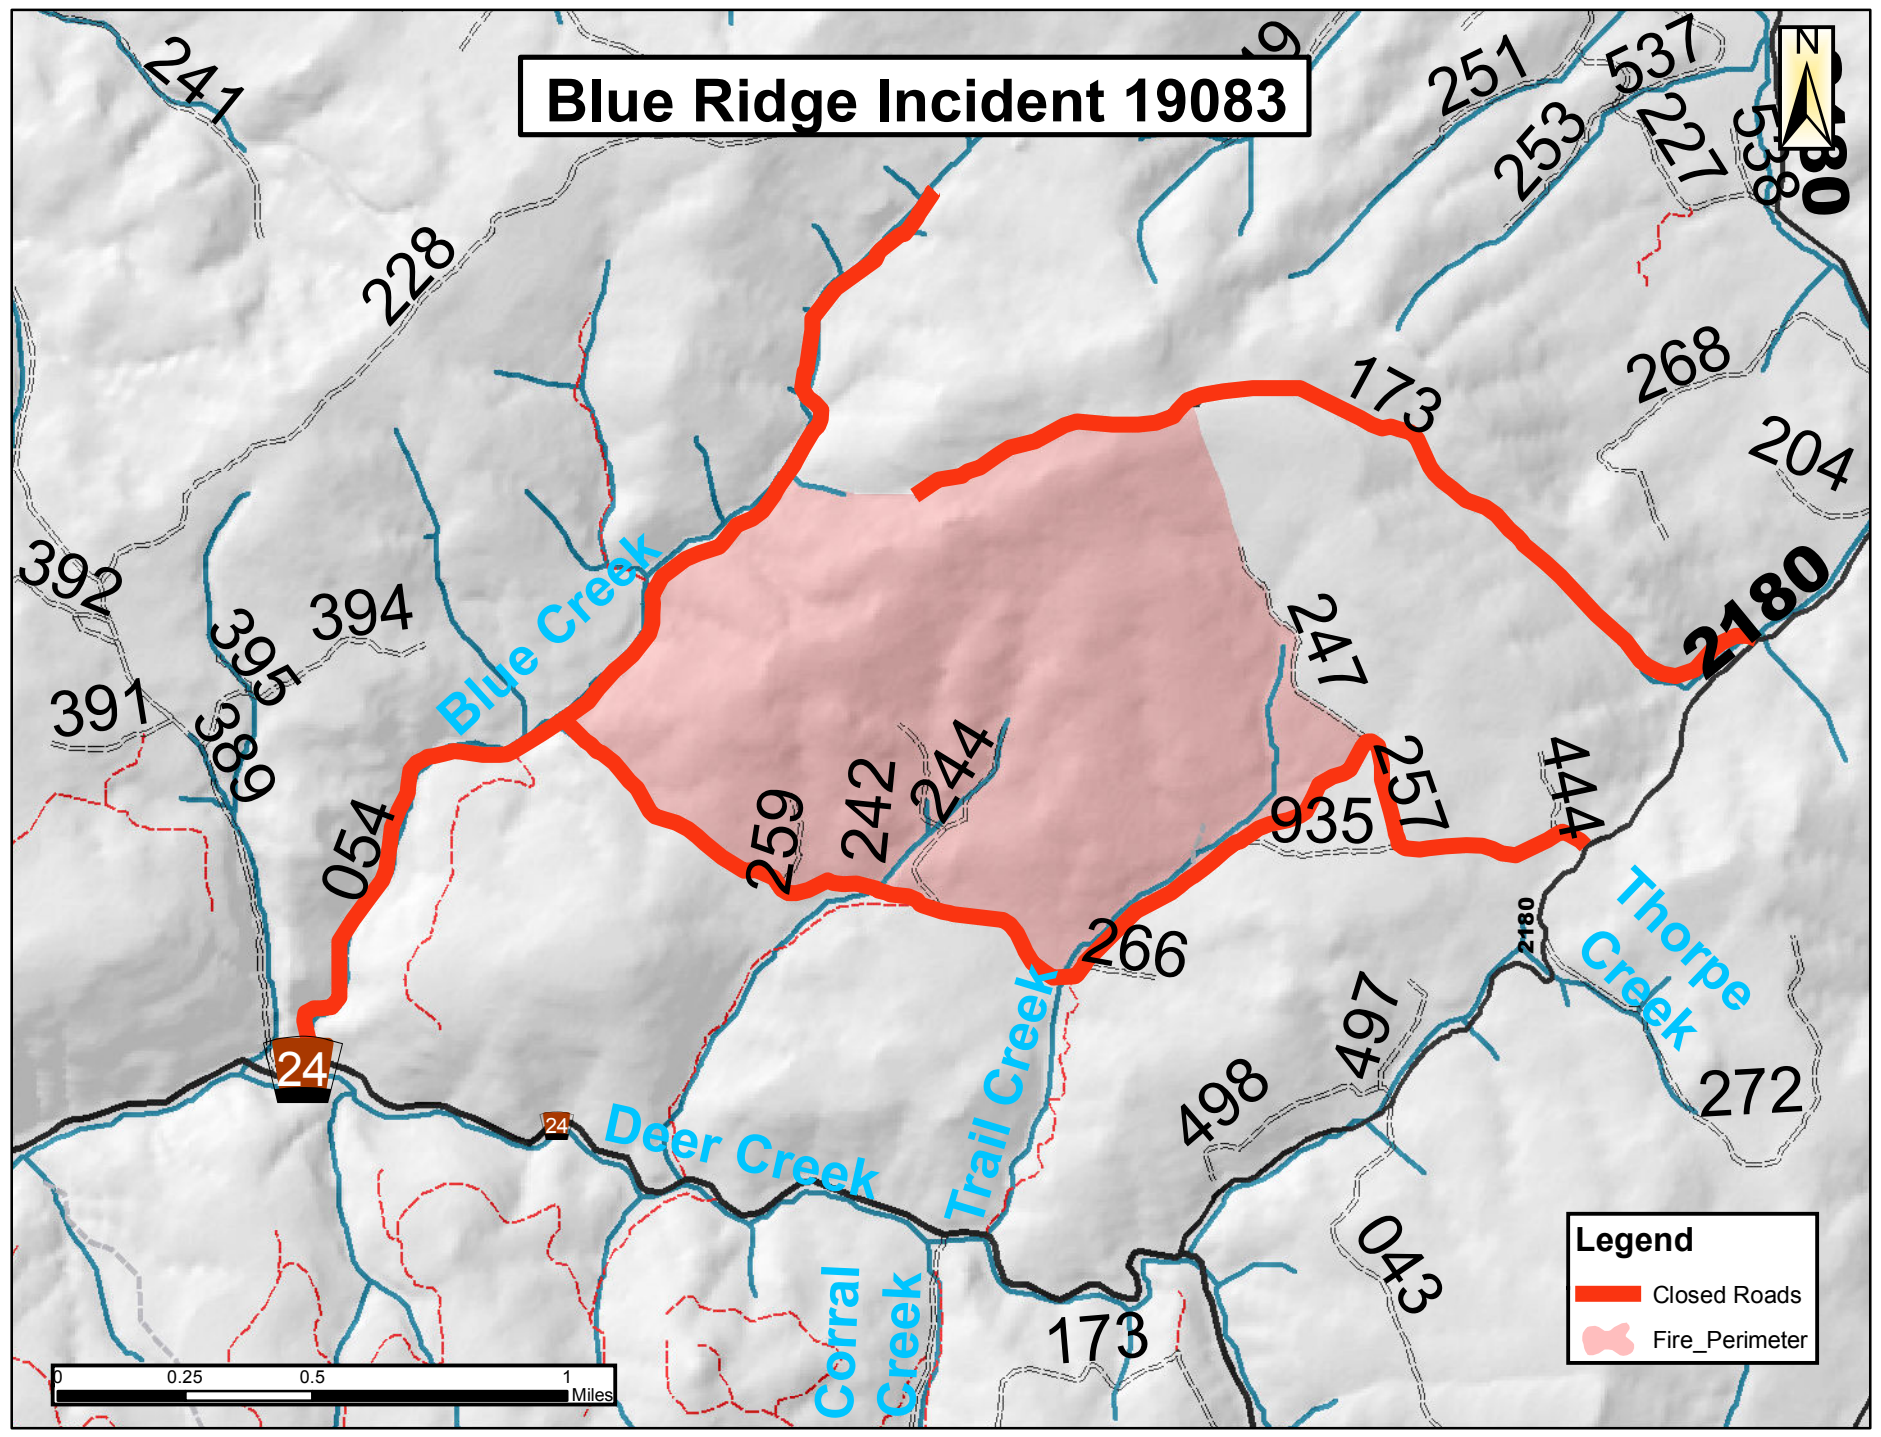

Blue Ridge Incident 19083

Legend

-  Closed Roads
-  Fire_Perimeter