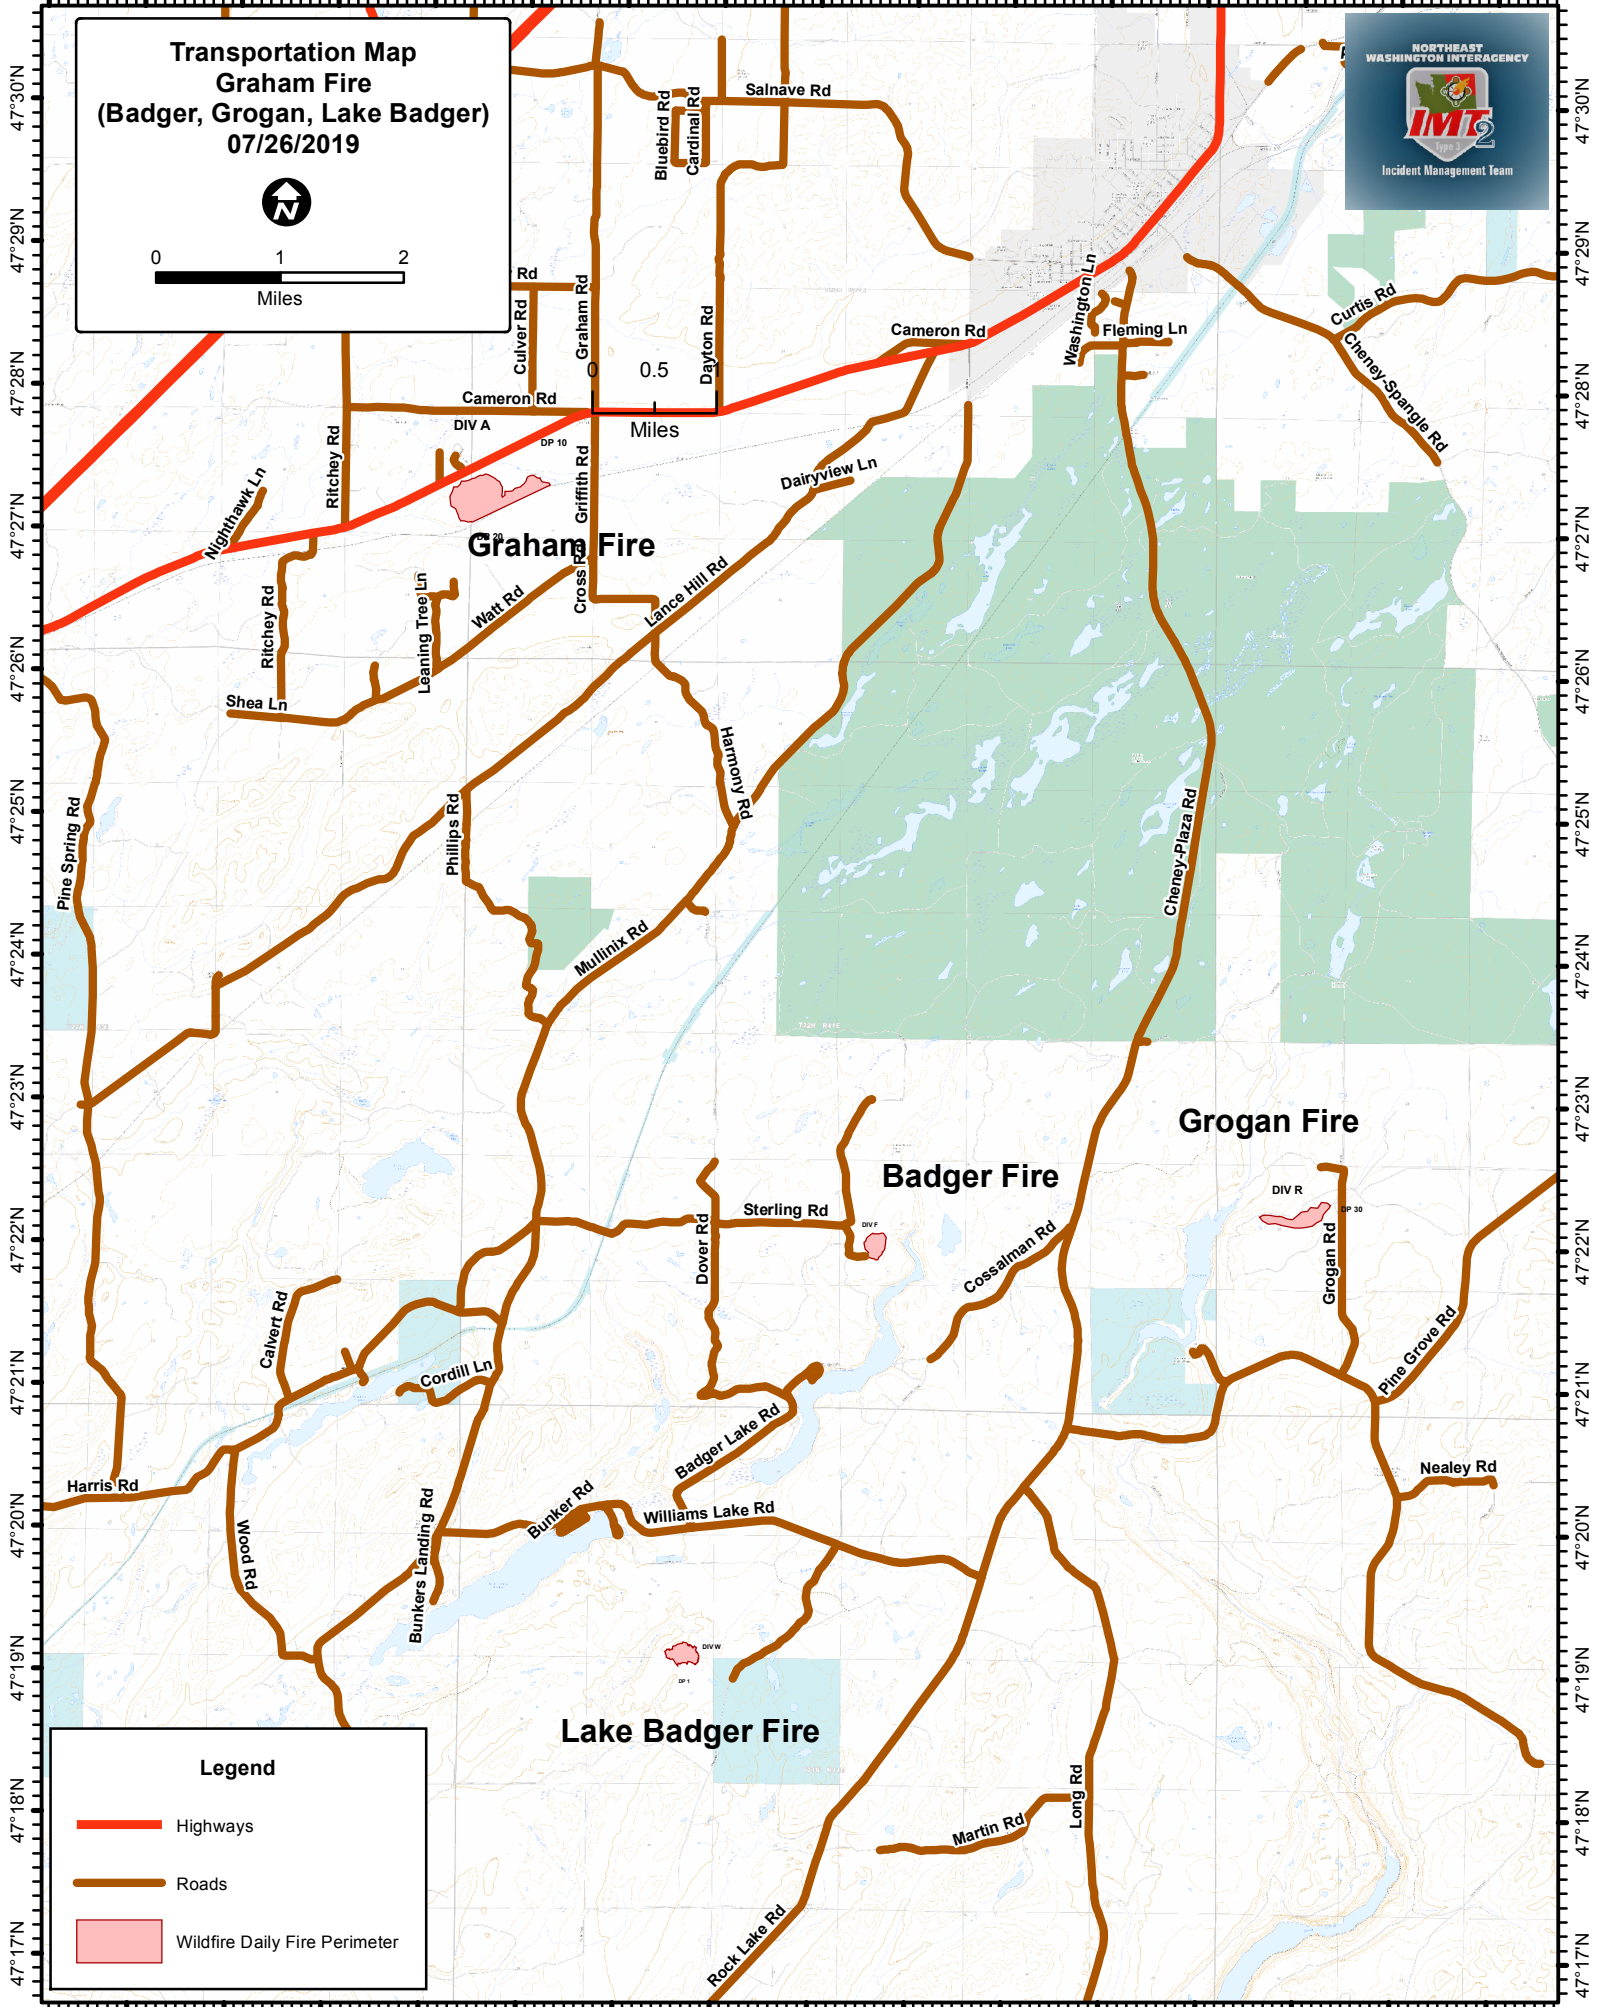

117°46'W 117°45'W 117°44'W 117°43'W 117°42'W 117°41'W 117°40'W 117°39'W 117°38'W 117°37'W 117°36'W 117°35'W 117°34'W 117°33'W 117°32'W 117°31'W

Transportation Map
Graham Fire
(Badger, Grogan, Lake Badger)
07/26/2019

0 1 2
Miles

Legend

-  Highways
-  Roads
-  Wildfire Daily Fire Perimeter

117°45'W 117°44'W 117°43'W 117°42'W 117°41'W 117°40'W 117°39'W 117°38'W 117°37'W 117°36'W 117°35'W 117°34'W 117°33'W 117°32'W 117°31'W