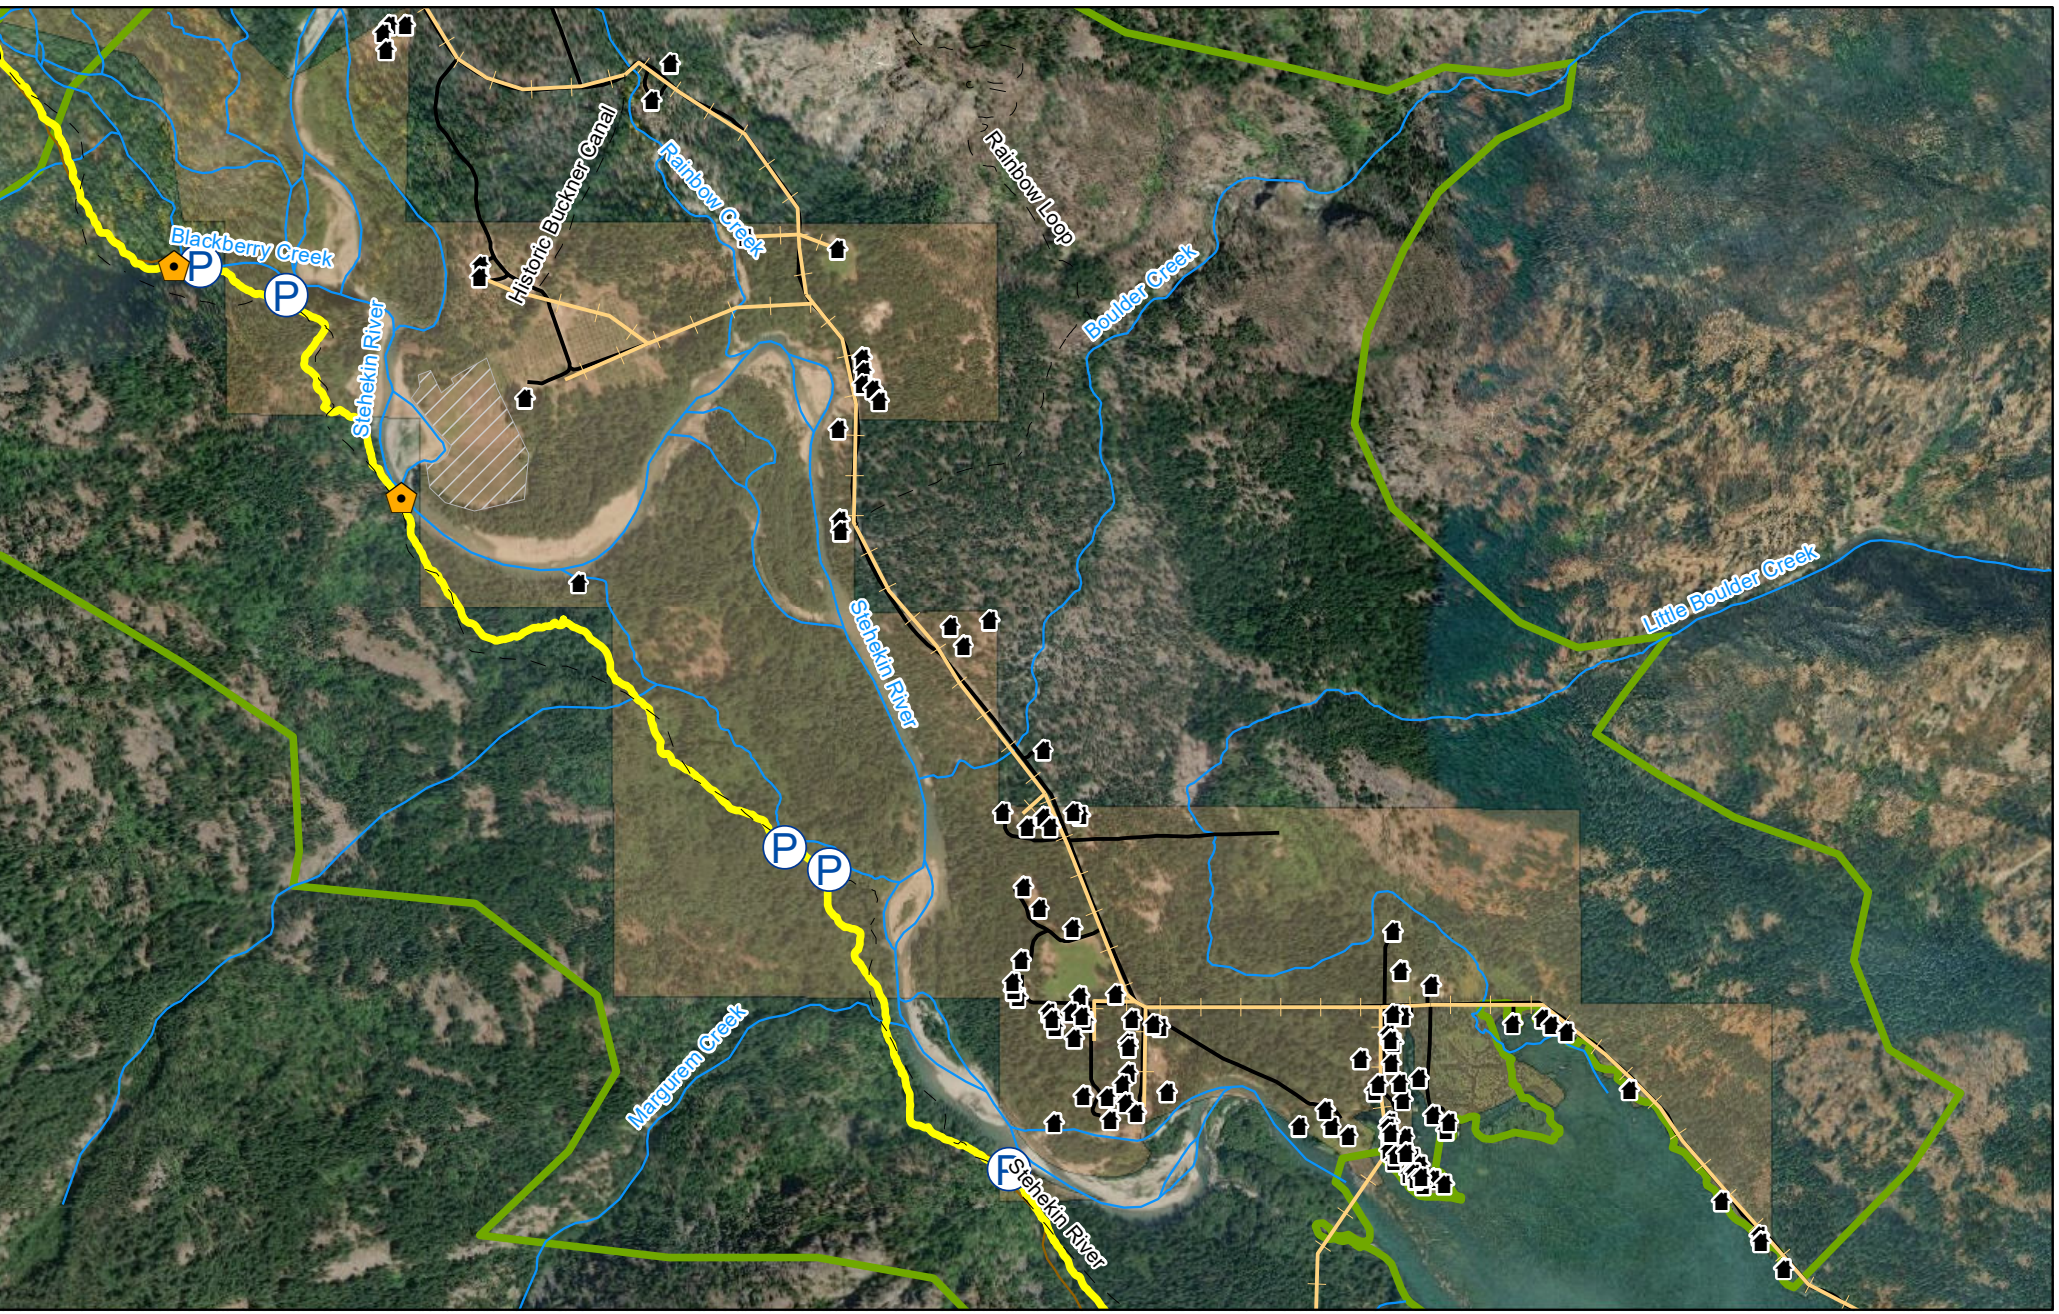

Stehekin Landing Fire Protection Zone

-  Structures
-  Trails
-  Powerline
-  Roads
-  Protection Zones
-  Safety Zones
-  Private Property

Rainbow/Boulder Fire Protection Zone

- Structures
- Pump
- Sprinklers
- Trails
- Powerline
- Contingency Line
- Private Property
- Contingency Line - South River
- Roads
- Protection Zones
- Safety Zones

McGregor/Company Fire Protection Zone

-  Structures
-  Helibase
-  Trails
-  Powerline
-  Proposed Contingency Line
-  Contingency Line
-  Contingency Line - South River
-  Roads
-  Protection Zones
-  Safety Zones
-  Private Property

Stehekin Ranch Fire Protection Zone

- Structures
- Trails
- Powerline
- Roads
- Protection Zones
- Safety Zones
- Private Property