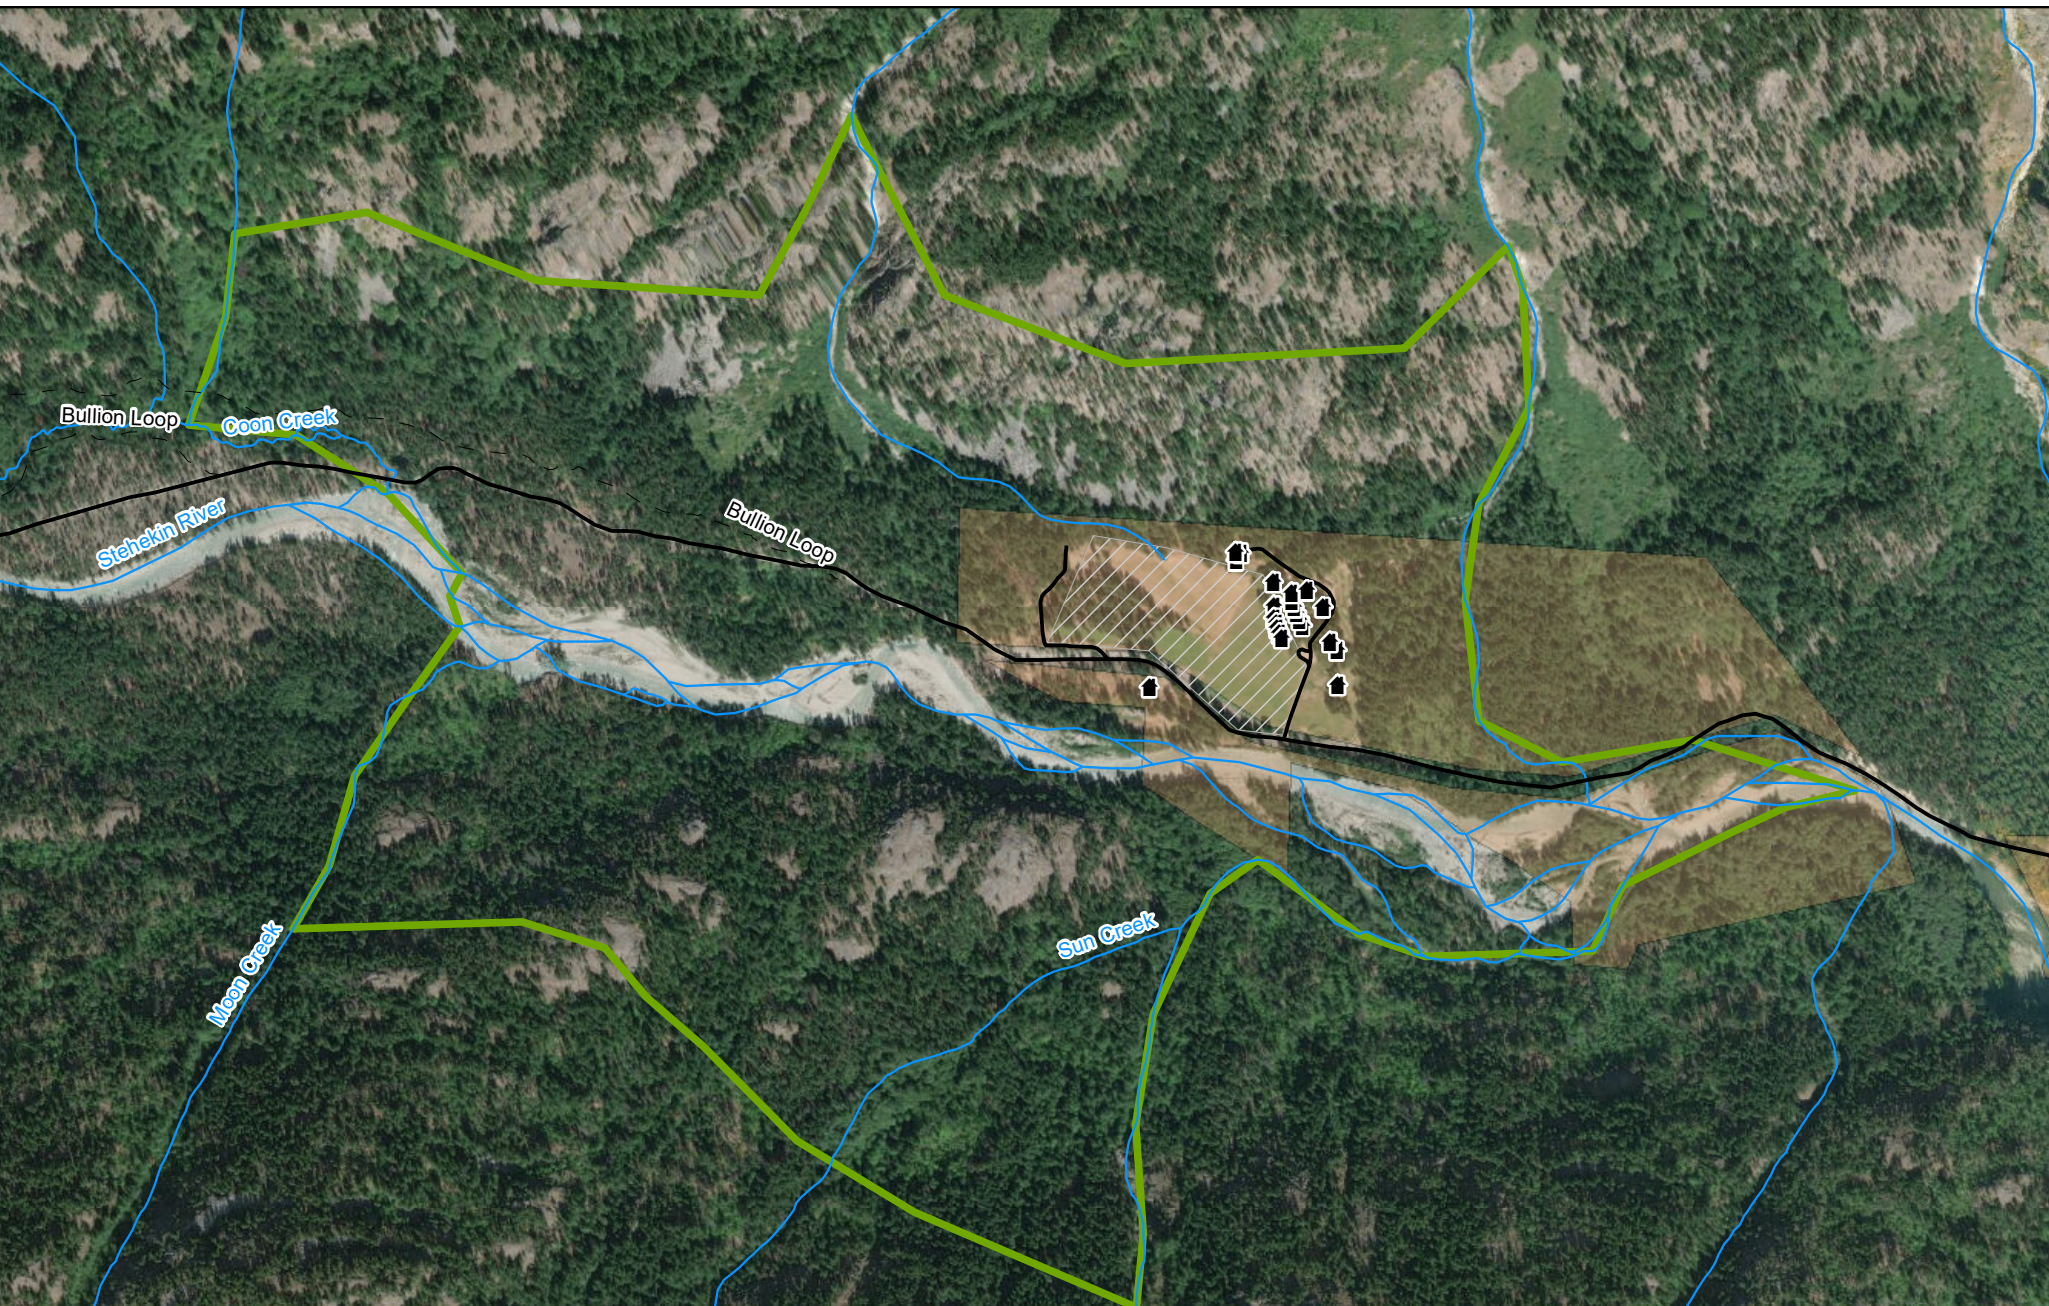

Stehekin Landing Fire Protection Zone

-  Structures
-  Trails
-  Powerline
-  Roads
-  Protection Zones
-  Safety Zones
-  Private Property

Rainbow/Boulder Fire Protection Zone

- Structures
- Pump
- Sprinklers
- Trails
- Powerline
- Contingency Line
- Private Property
- Contingency Line - South River
- Roads
- Protection Zones
- Safety Zones

McGregor/Company Fire Protection Zone

-  Structures
-  Helibase
-  Trails
-  Powerline
-  Proposed Contingency Line
-  Contingency Line
-  Contingency Line - South River
-  Roads
-  Protection Zones
-  Safety Zones
-  Private Property

Stehekin Ranch Fire Protection Zone

- Structures
- Trails
- Powerline
- Roads
- Protection Zones
- Safety Zones
- Private Property