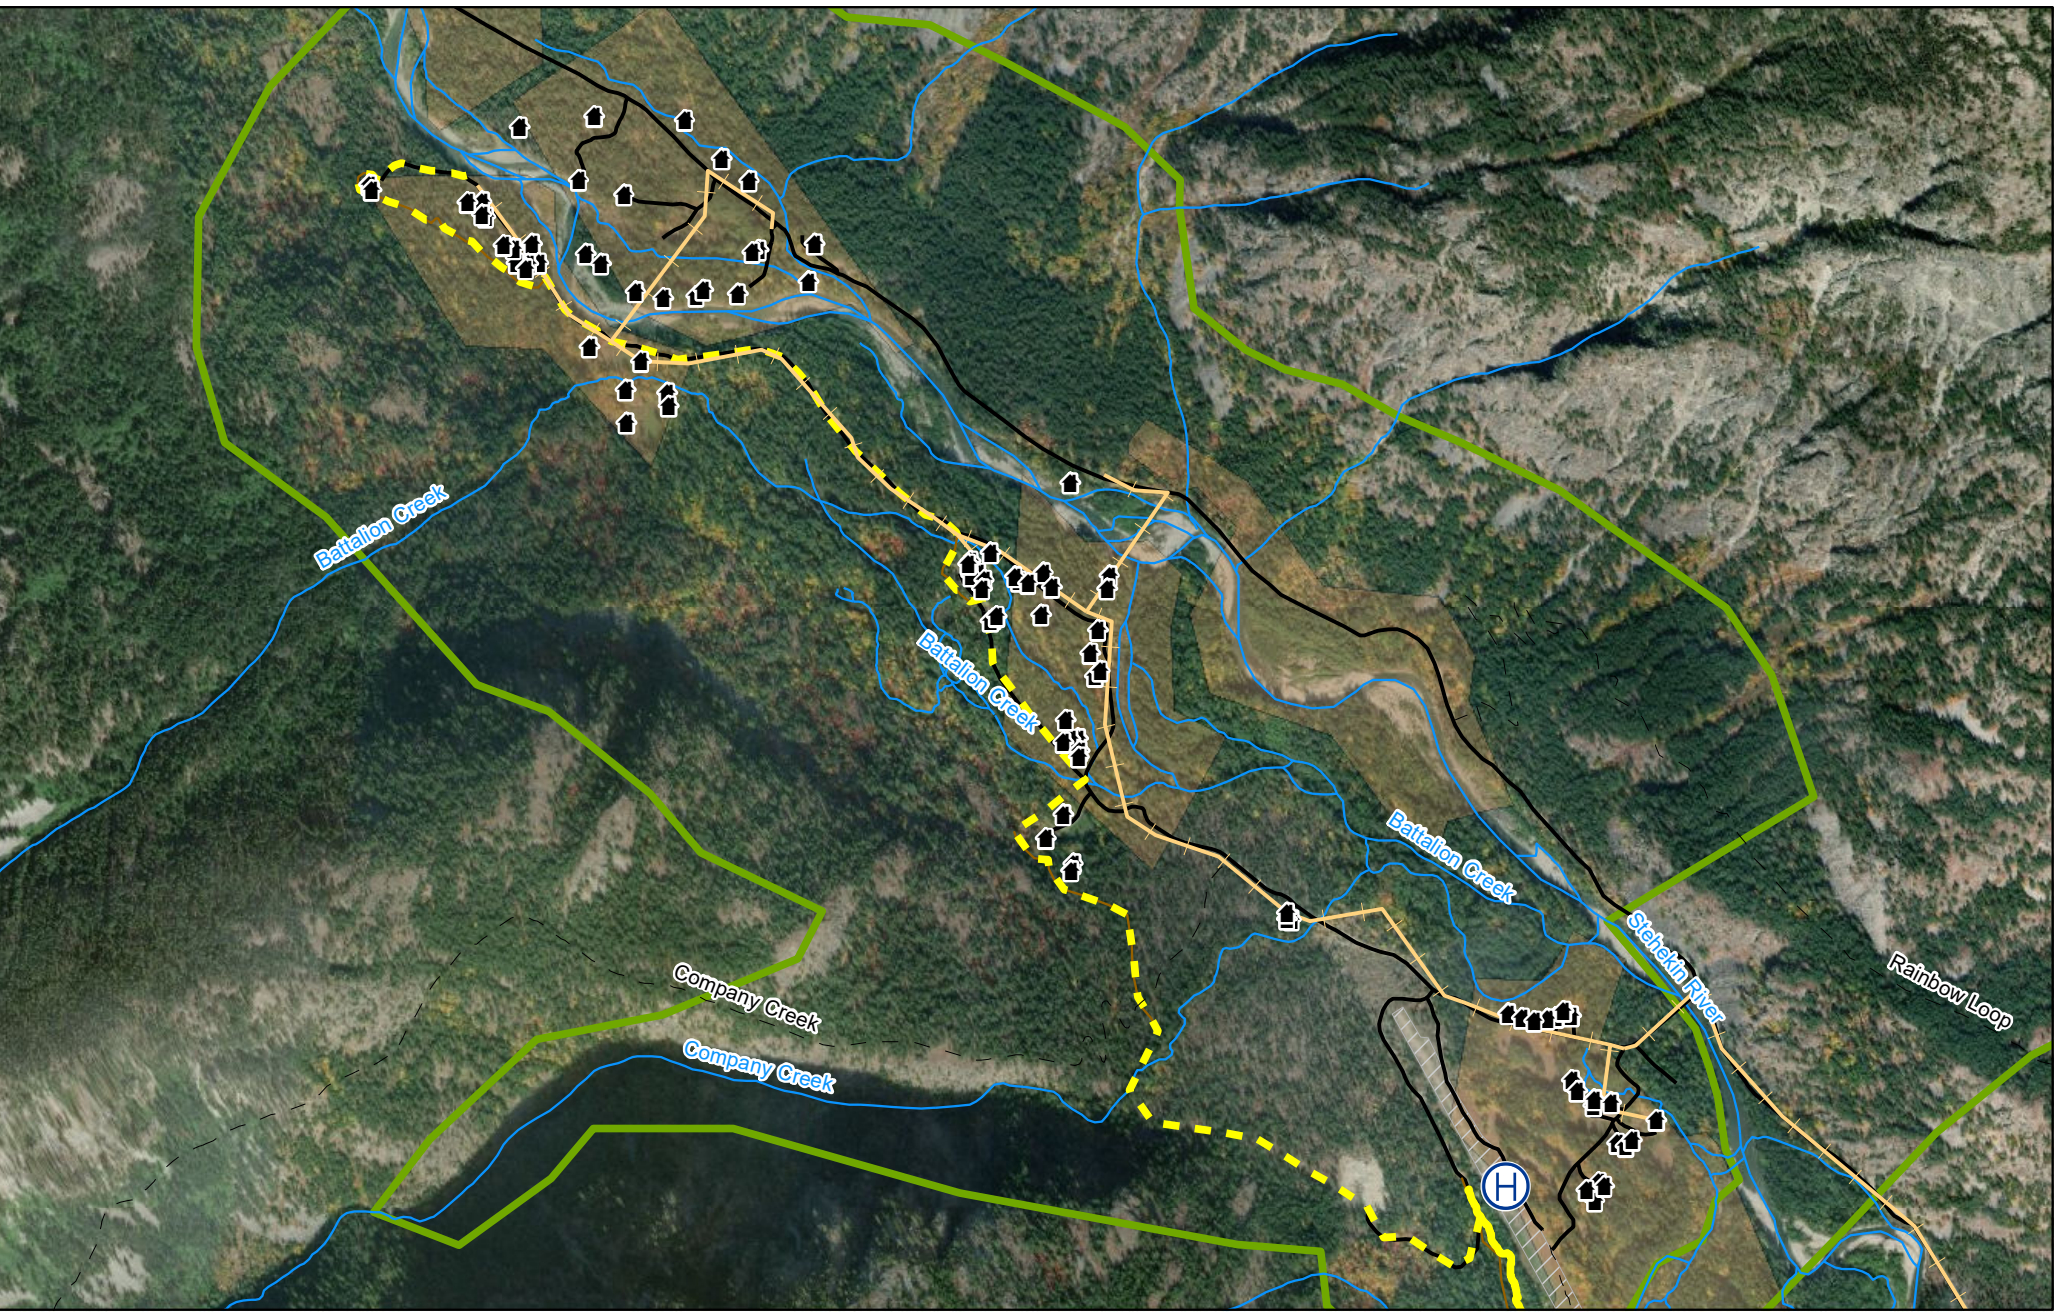

Stehekin Landing Fire Protection Zone

-  Structures
-  Trails
-  Powerline
-  Roads
-  Protection Zones
-  Safety Zones
-  Private Property

Rainbow/Boulder Fire Protection Zone

- Structures
- Pump
- Sprinklers
- Trails
- Powerline
- Contingency Line
- Private Property
- Contingency Line - South River
- Roads
- Protection Zones
- Safety Zones

McGregor/Company Fire Protection Zone

-  Structures
-  Helibase
-  Trails
-  Powerline
-  Proposed Contingency Line
-  Contingency Line
-  Contingency Line - South River
-  Roads
-  Protection Zones
-  Safety Zones
-  Private Property

Stehekin Ranch Fire Protection Zone

- Structures
- Trails
- Powerline
- Roads
- Protection Zones
- Safety Zones
- Private Property