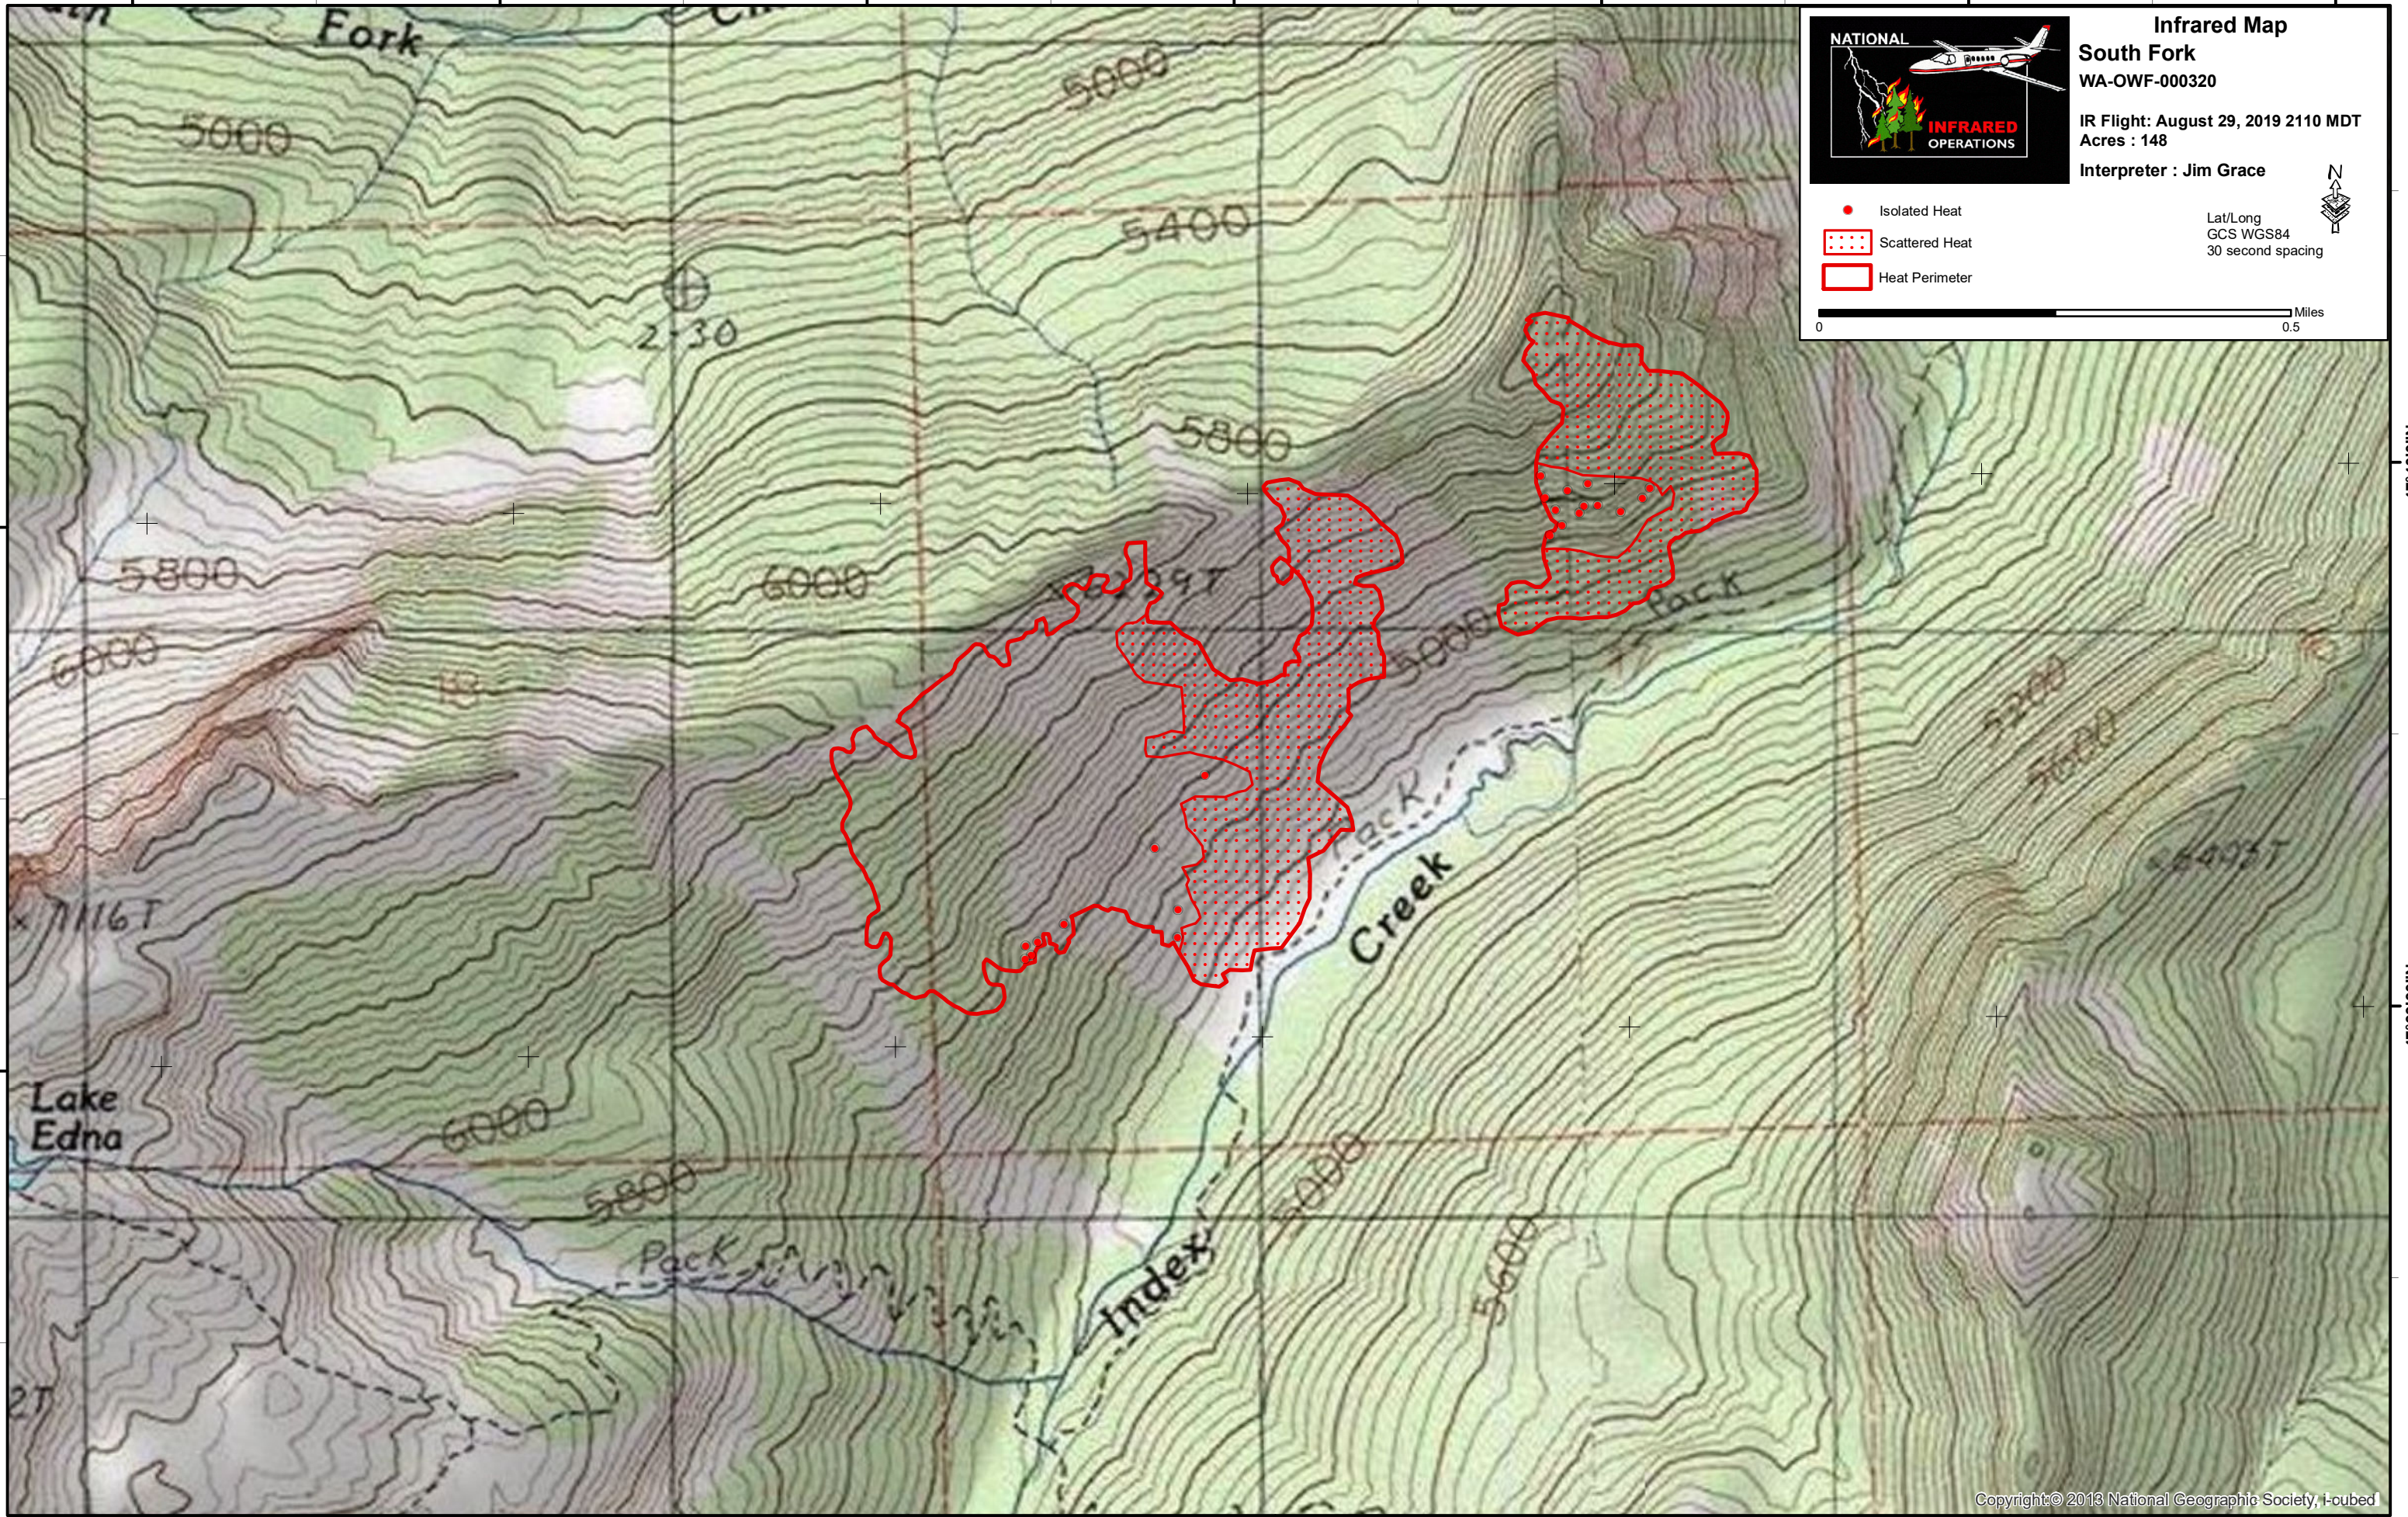

120°54'30"W 120°54'0"W 120°53'30"W 120°53'0"W 120°52'30"W 120°52'0"W 120°51'30"W

Infrared Map
South Fork
WA-OWF-000320
IR Flight: August 29, 2019 2110 MDT
Acres : 148
Interpreter : Jim Grace

● Isolated Heat
 Scattered Heat
 Heat Perimeter

Lat/Long
 GCS WGS84
 30 second spacing

0 0.5 Miles

47°40'0"N
47°39'30"N

47°40'0"N
47°39'30"N

120°54'30"W 120°54'0"W 120°53'30"W 120°53'0"W 120°52'30"W 120°52'0"W 120°51'30"W