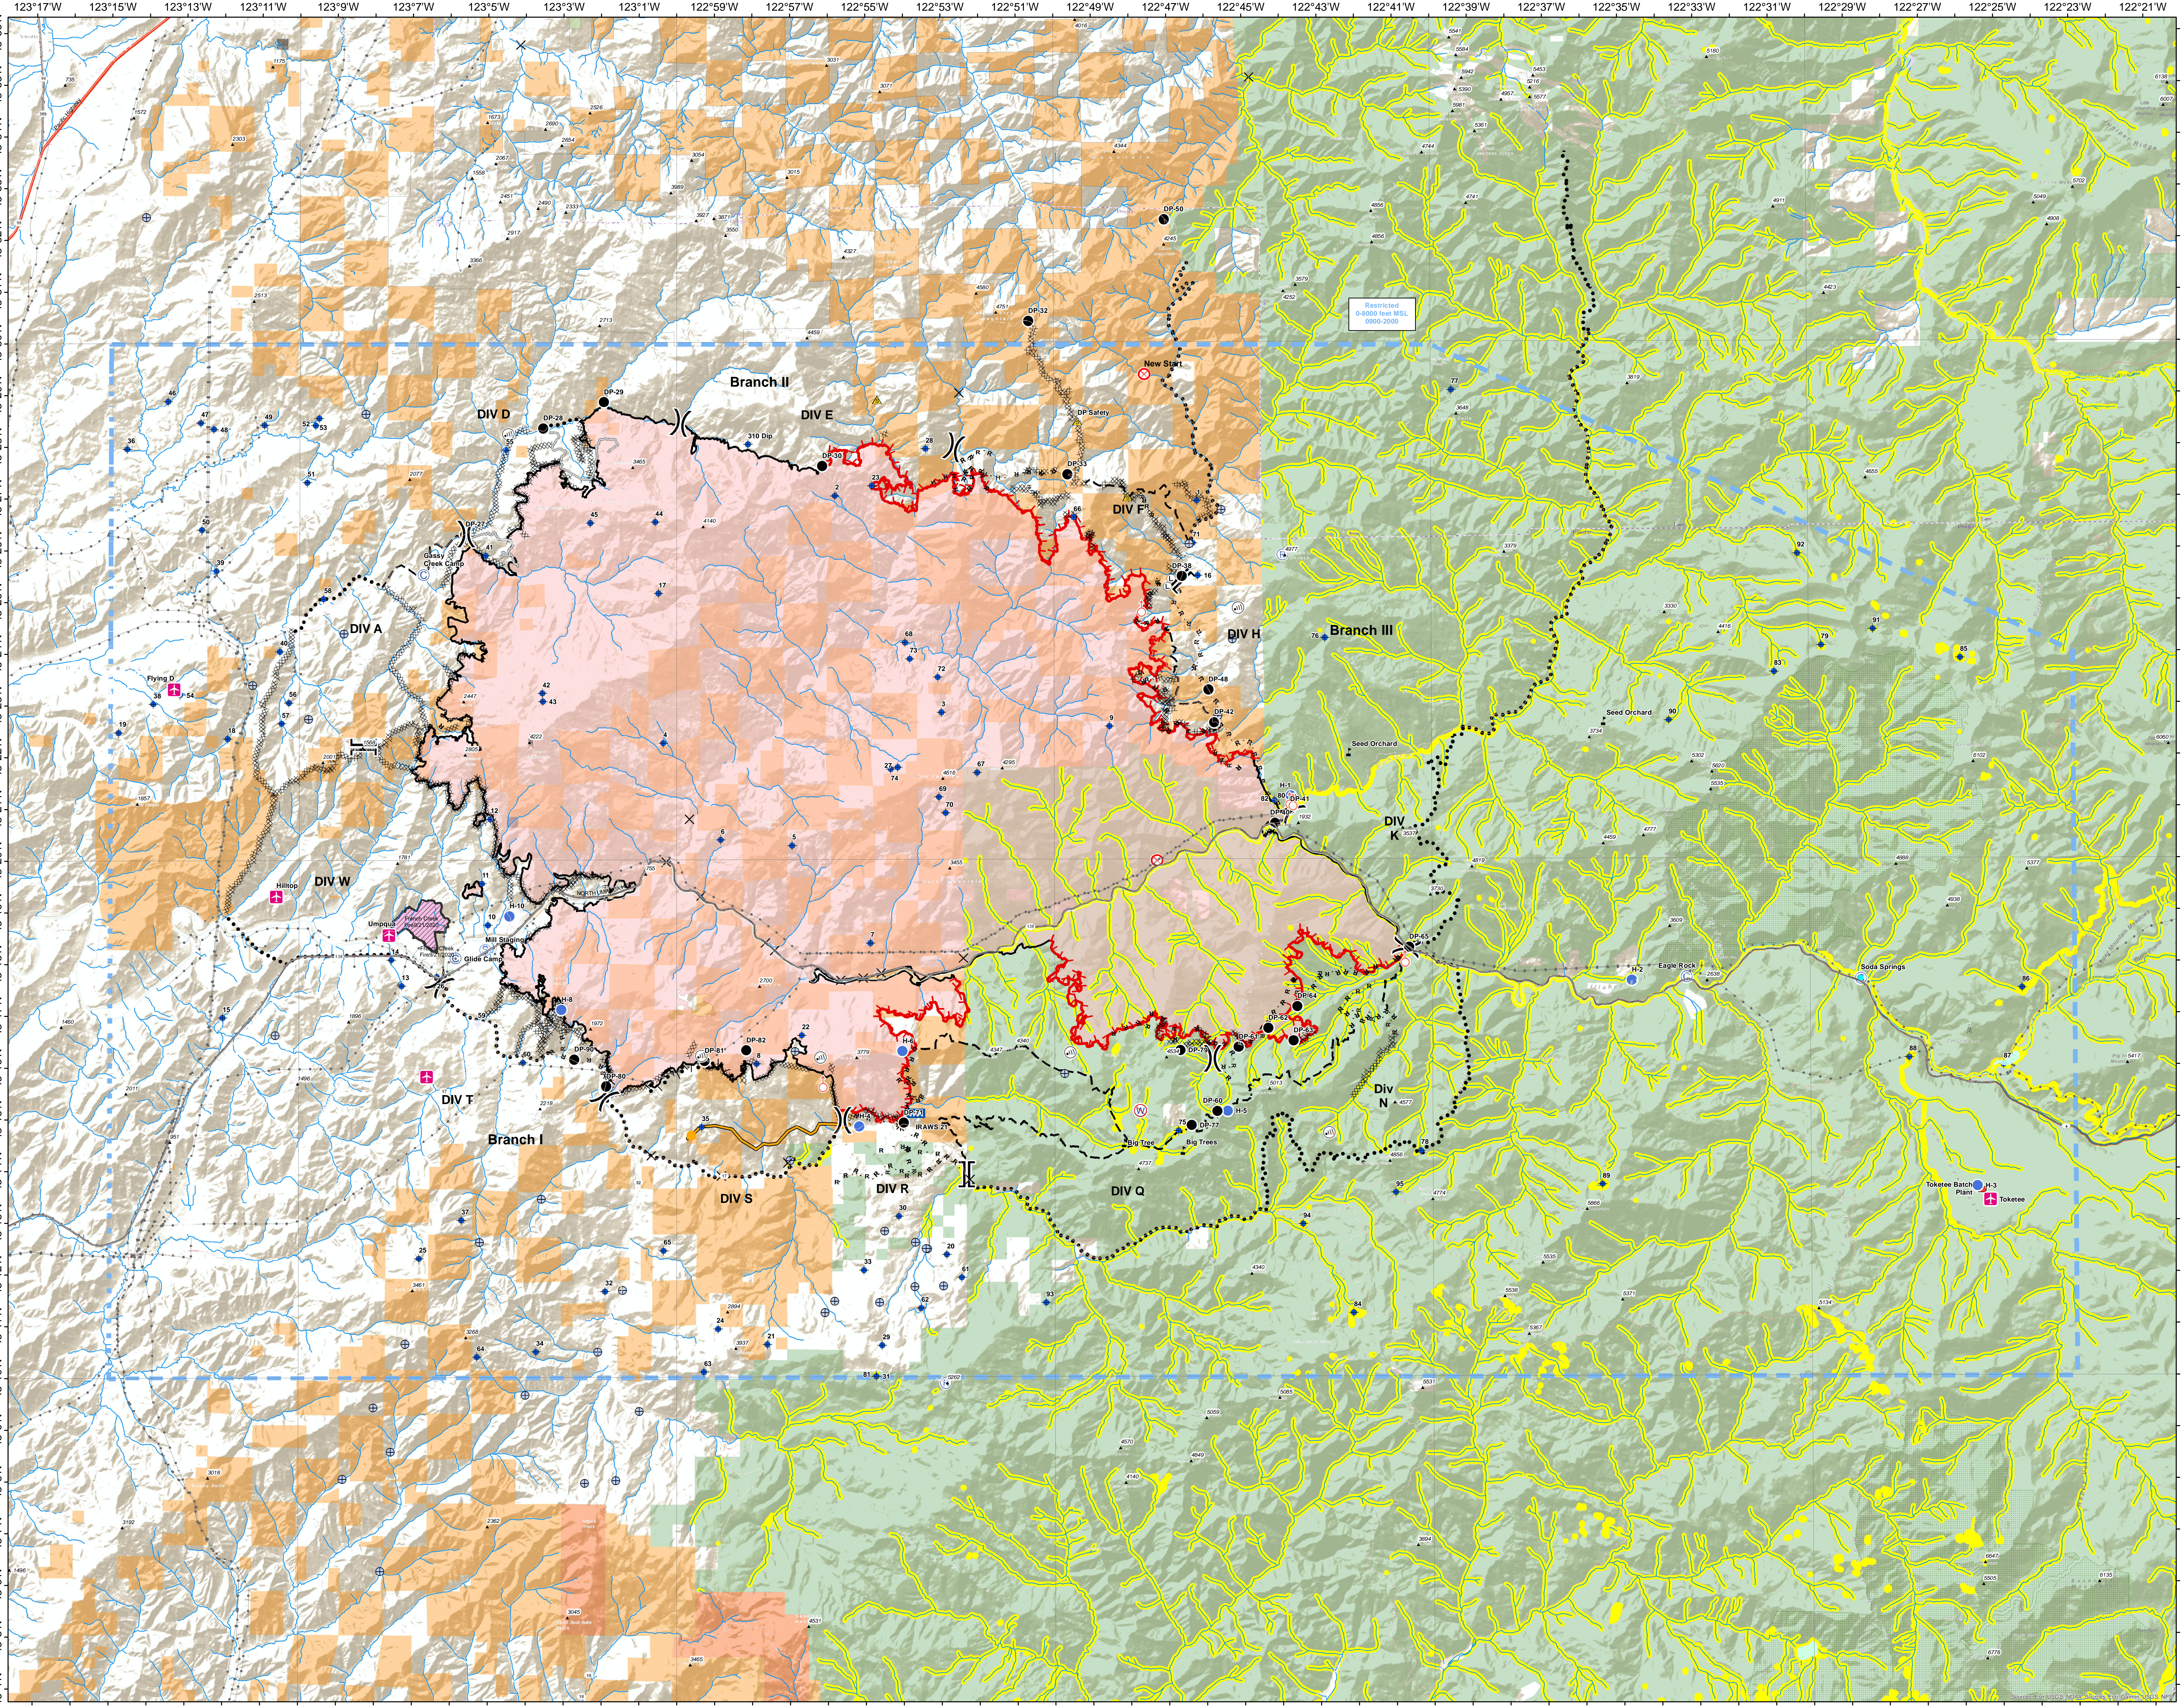

Air Operations Map

131,598 Acres

- Agency or Airport
- Camp
- Cleared
- Dip Site
- Drop Point
- Fire Origin
- Habitat
- Internal Access
- Landmark or Log Deck
- Lookout
- Mobile Weather Unit
- Reservoir
- Residential Fire
- Safety Zone
- Spot Fire
- Steep Area
- Unobstructed Water Source
- Water Development or Draft Site
- Water at Risk
- Division Break
- Branch Break
- Uncontrolled Fire Edge
- Controlled Line
- Controlled Clear Line
- H - H Controlled Hand Line
- R - R Road or Contained Line
- Access or Improved Road
- Controlled Burnline
- Physical Fire Line
- Physical Secondary Line
- Temporary Flight Restrictions
- Management Action Point
- Weather Data Fire Phenomena
- WPA Transmission Lines
- Cell Towers
- Relative Accident Area
- Bureau of Invasive Affairs
- Bureau of Land Management
- County of Engineers
- Land Managed by Private
- Local Government
- State Agency
- U.S. Forest Service
- Underground
- Wilderness
- Interstate
- Highway

Restricted
0-8000 feet MSL
0805-2000