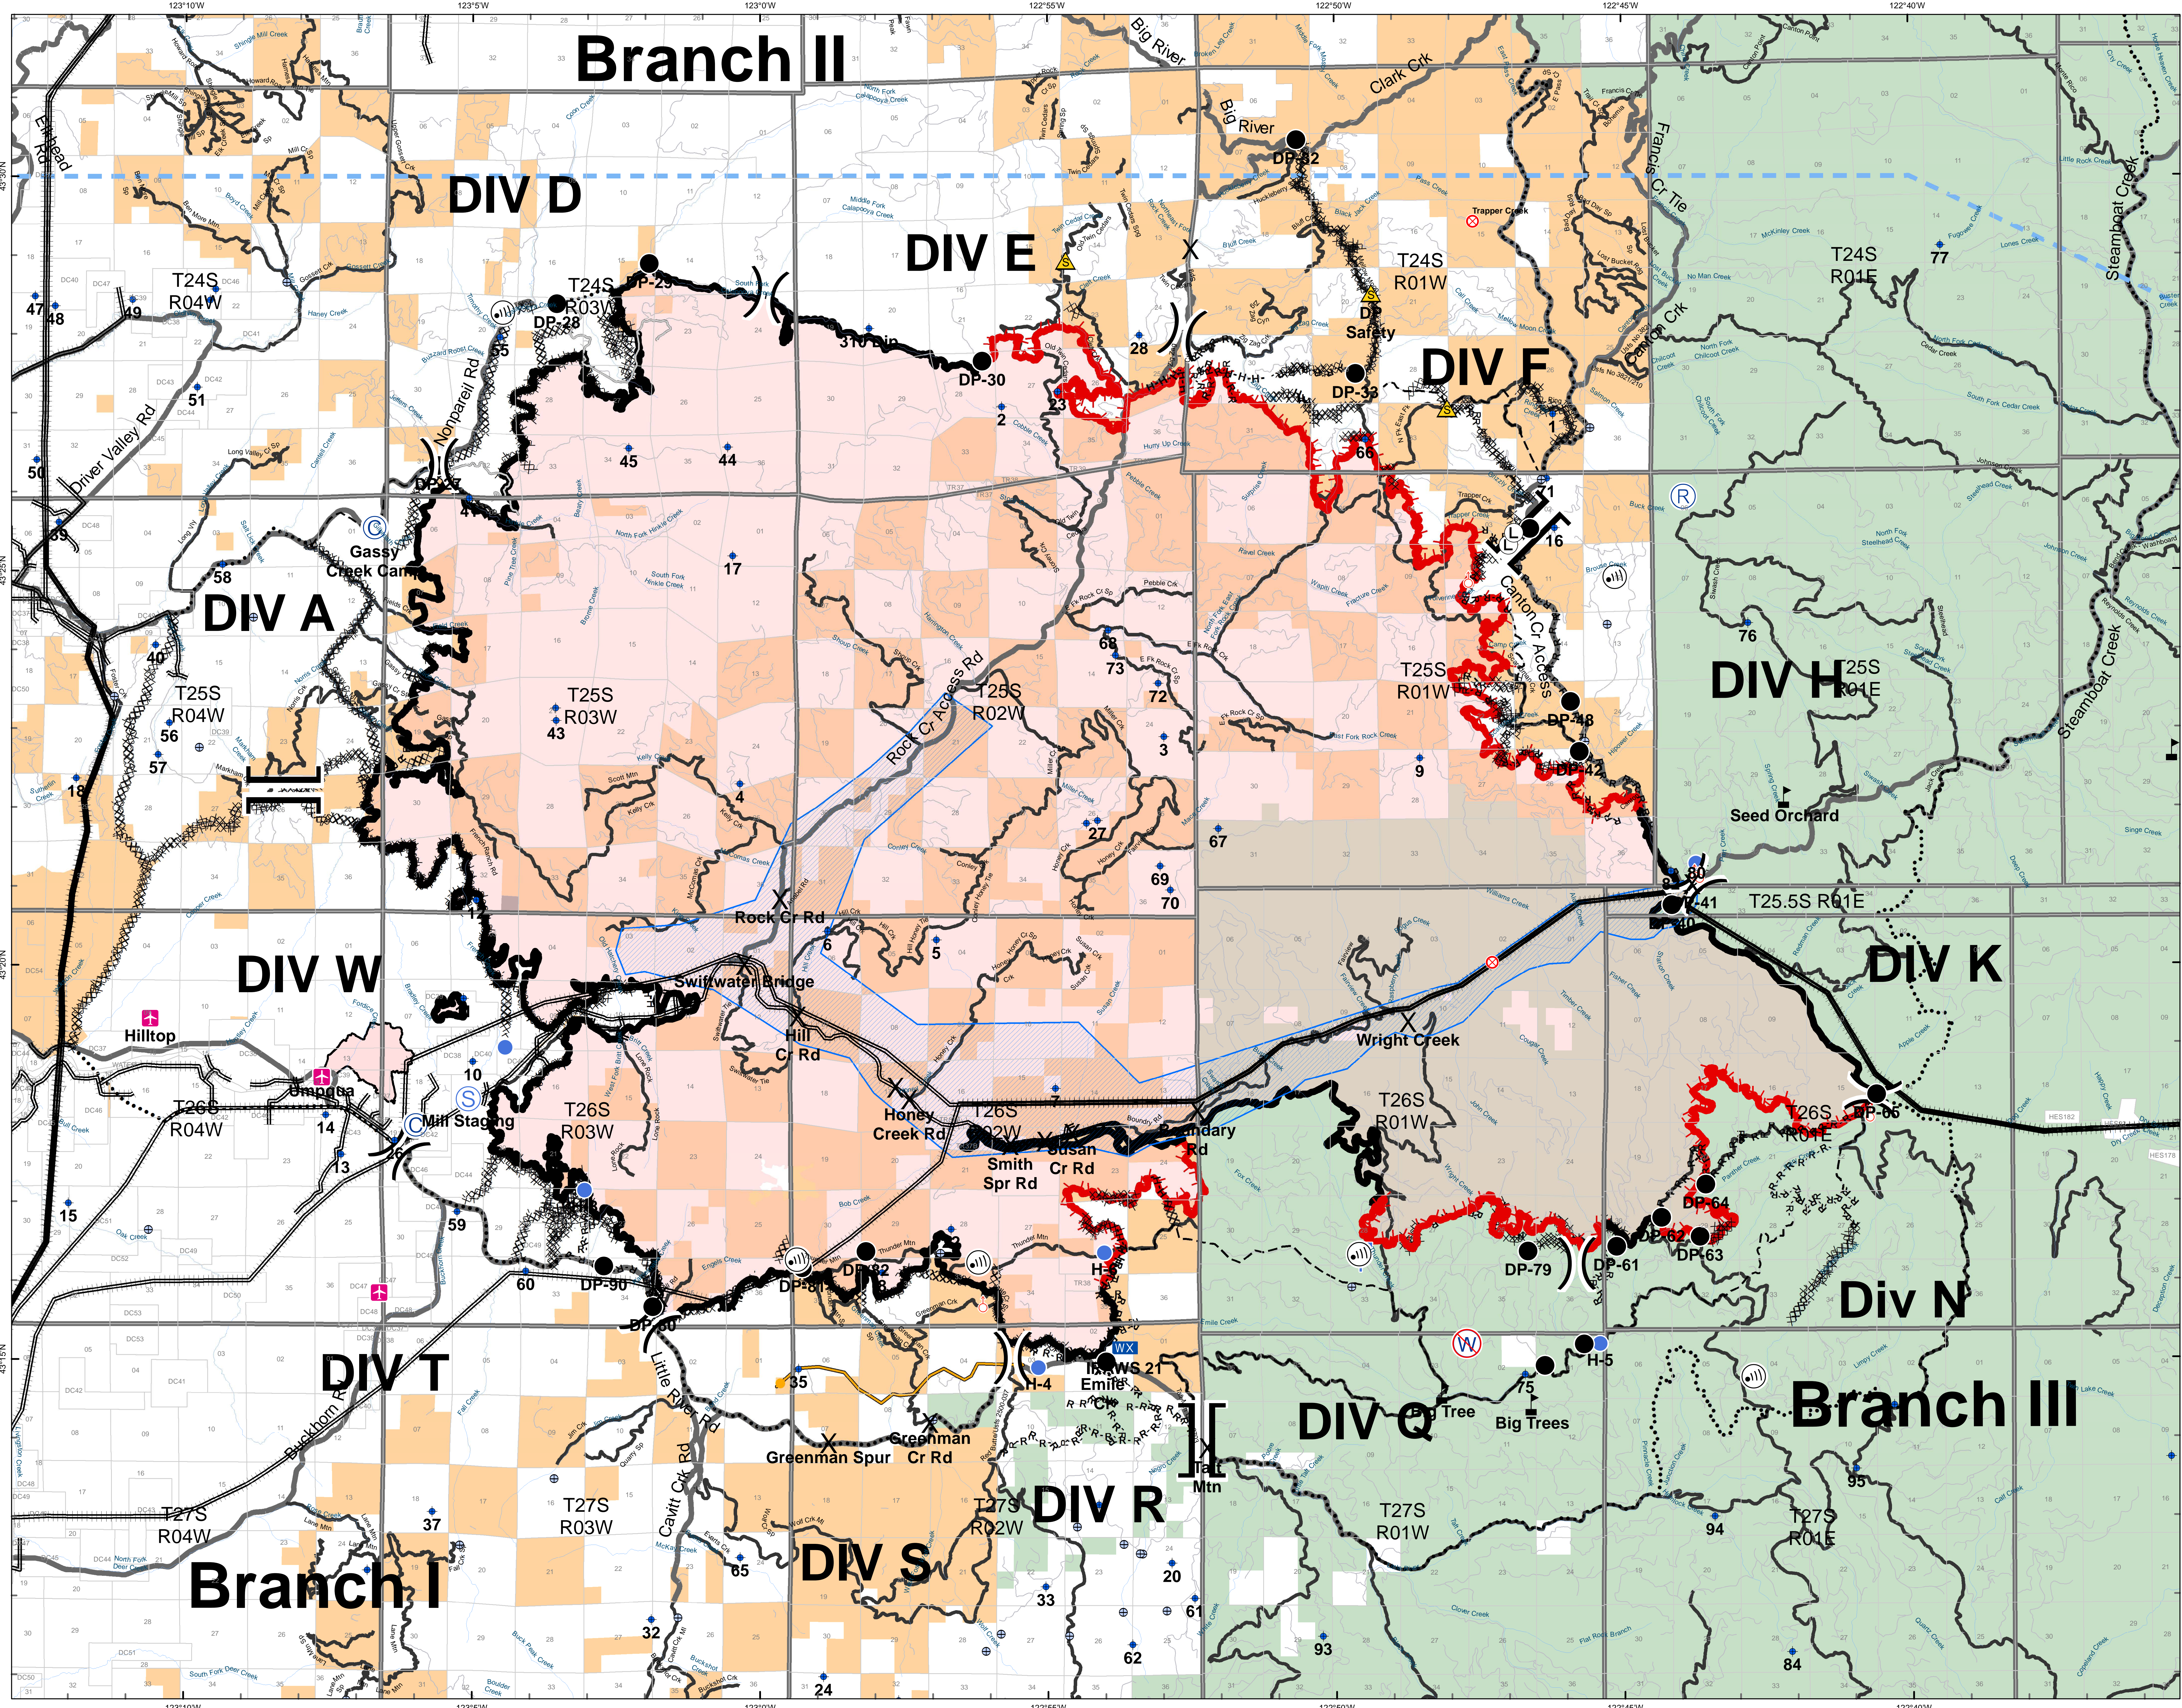

Briefing Area Map

Archie Creek
OR-UPF-000436
9/26/2020

131,642 Acres

- Airstrip or Airport
- Camp
- Closure
- Dip Site
- Drop Point
- Fire Origin
- Helispot
- Internet Access
- Landing or Log Deck
- Lookout
- Mobile Weather Unit
- Repeater
- Safety Zone
- Spot Fire
- Staging Area
- Restricted Water Source
- Water Development or Draft Site
- Value at Risk
- Division Break
- Branch Break
- Closure
- Road Guard
- Major road
- Intermediate road
- Minor road
- BPA Transmission Lines
- Section
- Township and Range
- Streams
- Evacuation Level 1
- Evacuation Level 2
- Uncontrolled Fire Edge
- Contained Line
- Completed Dozer Line
- Completed Hand Line
- Road as Completed Line
- Access or Improved Road
- Completed Burnout
- Planned Fire Line
- Planned Secondary Line
- Temporary Flight Restriction
- Management Action Point
- Bureau of Land Management
- Lands Managed by Private
- State Agency
- U.S. Forest Service

9/25/2020 @ 1922
NAD 1983 UTM Zone 10N
SA Red Team GIS
Latest Intel:
20200924 @ 1540

Branch II

Branch I

Branch III

DIV D

DIV E

DIV F

DIV H

DIV K

Div N

DIV Q

DIV R

DIV S

DIV W

DIV A

DIV E

T24S R04W

T25S R04W

T26S R04W

T27S R04W

T24S R03W

T25S R03W

T26S R03W

T27S R03W

T25S R02W

T26S R02W

T27S R02W

T24S R01W

T25S R01W

T26S R01W

T27S R01W

T24S R01E

T25S R01E

T26S R01E

T27S R01E

Map labels include: Gassy Creek Cam, Hilltop, Mill Staging, Honey Creek Rd, Susan Cr Rd, Smith Spr Rd, Greenman Cr Rd, Little Rye Rd, Cavit Cr Rd, Rock Cr Rd, Hill Cr Rd, Swifwater Bridge, Wright Creek, Big Trees, Seed Orchard, Safety, Trapper Creek, and various drop points (DP-28, DP-30, DP-32, DP-33, DP-35, DP-36, DP-38, DP-40, DP-41, DP-42, DP-43, DP-44, DP-45, DP-46, DP-47, DP-48, DP-49, DP-50, DP-51, DP-52, DP-53, DP-54, DP-55, DP-56, DP-57, DP-58, DP-59, DP-60, DP-61, DP-62, DP-63, DP-64, DP-65, DP-66, DP-67, DP-68, DP-69, DP-70, DP-71, DP-72, DP-73, DP-74, DP-75, DP-76, DP-77, DP-78, DP-79, DP-80, DP-81, DP-82, DP-83, DP-84, DP-85, DP-86, DP-87, DP-88, DP-89, DP-90, DP-91, DP-92, DP-93, DP-94, DP-95).