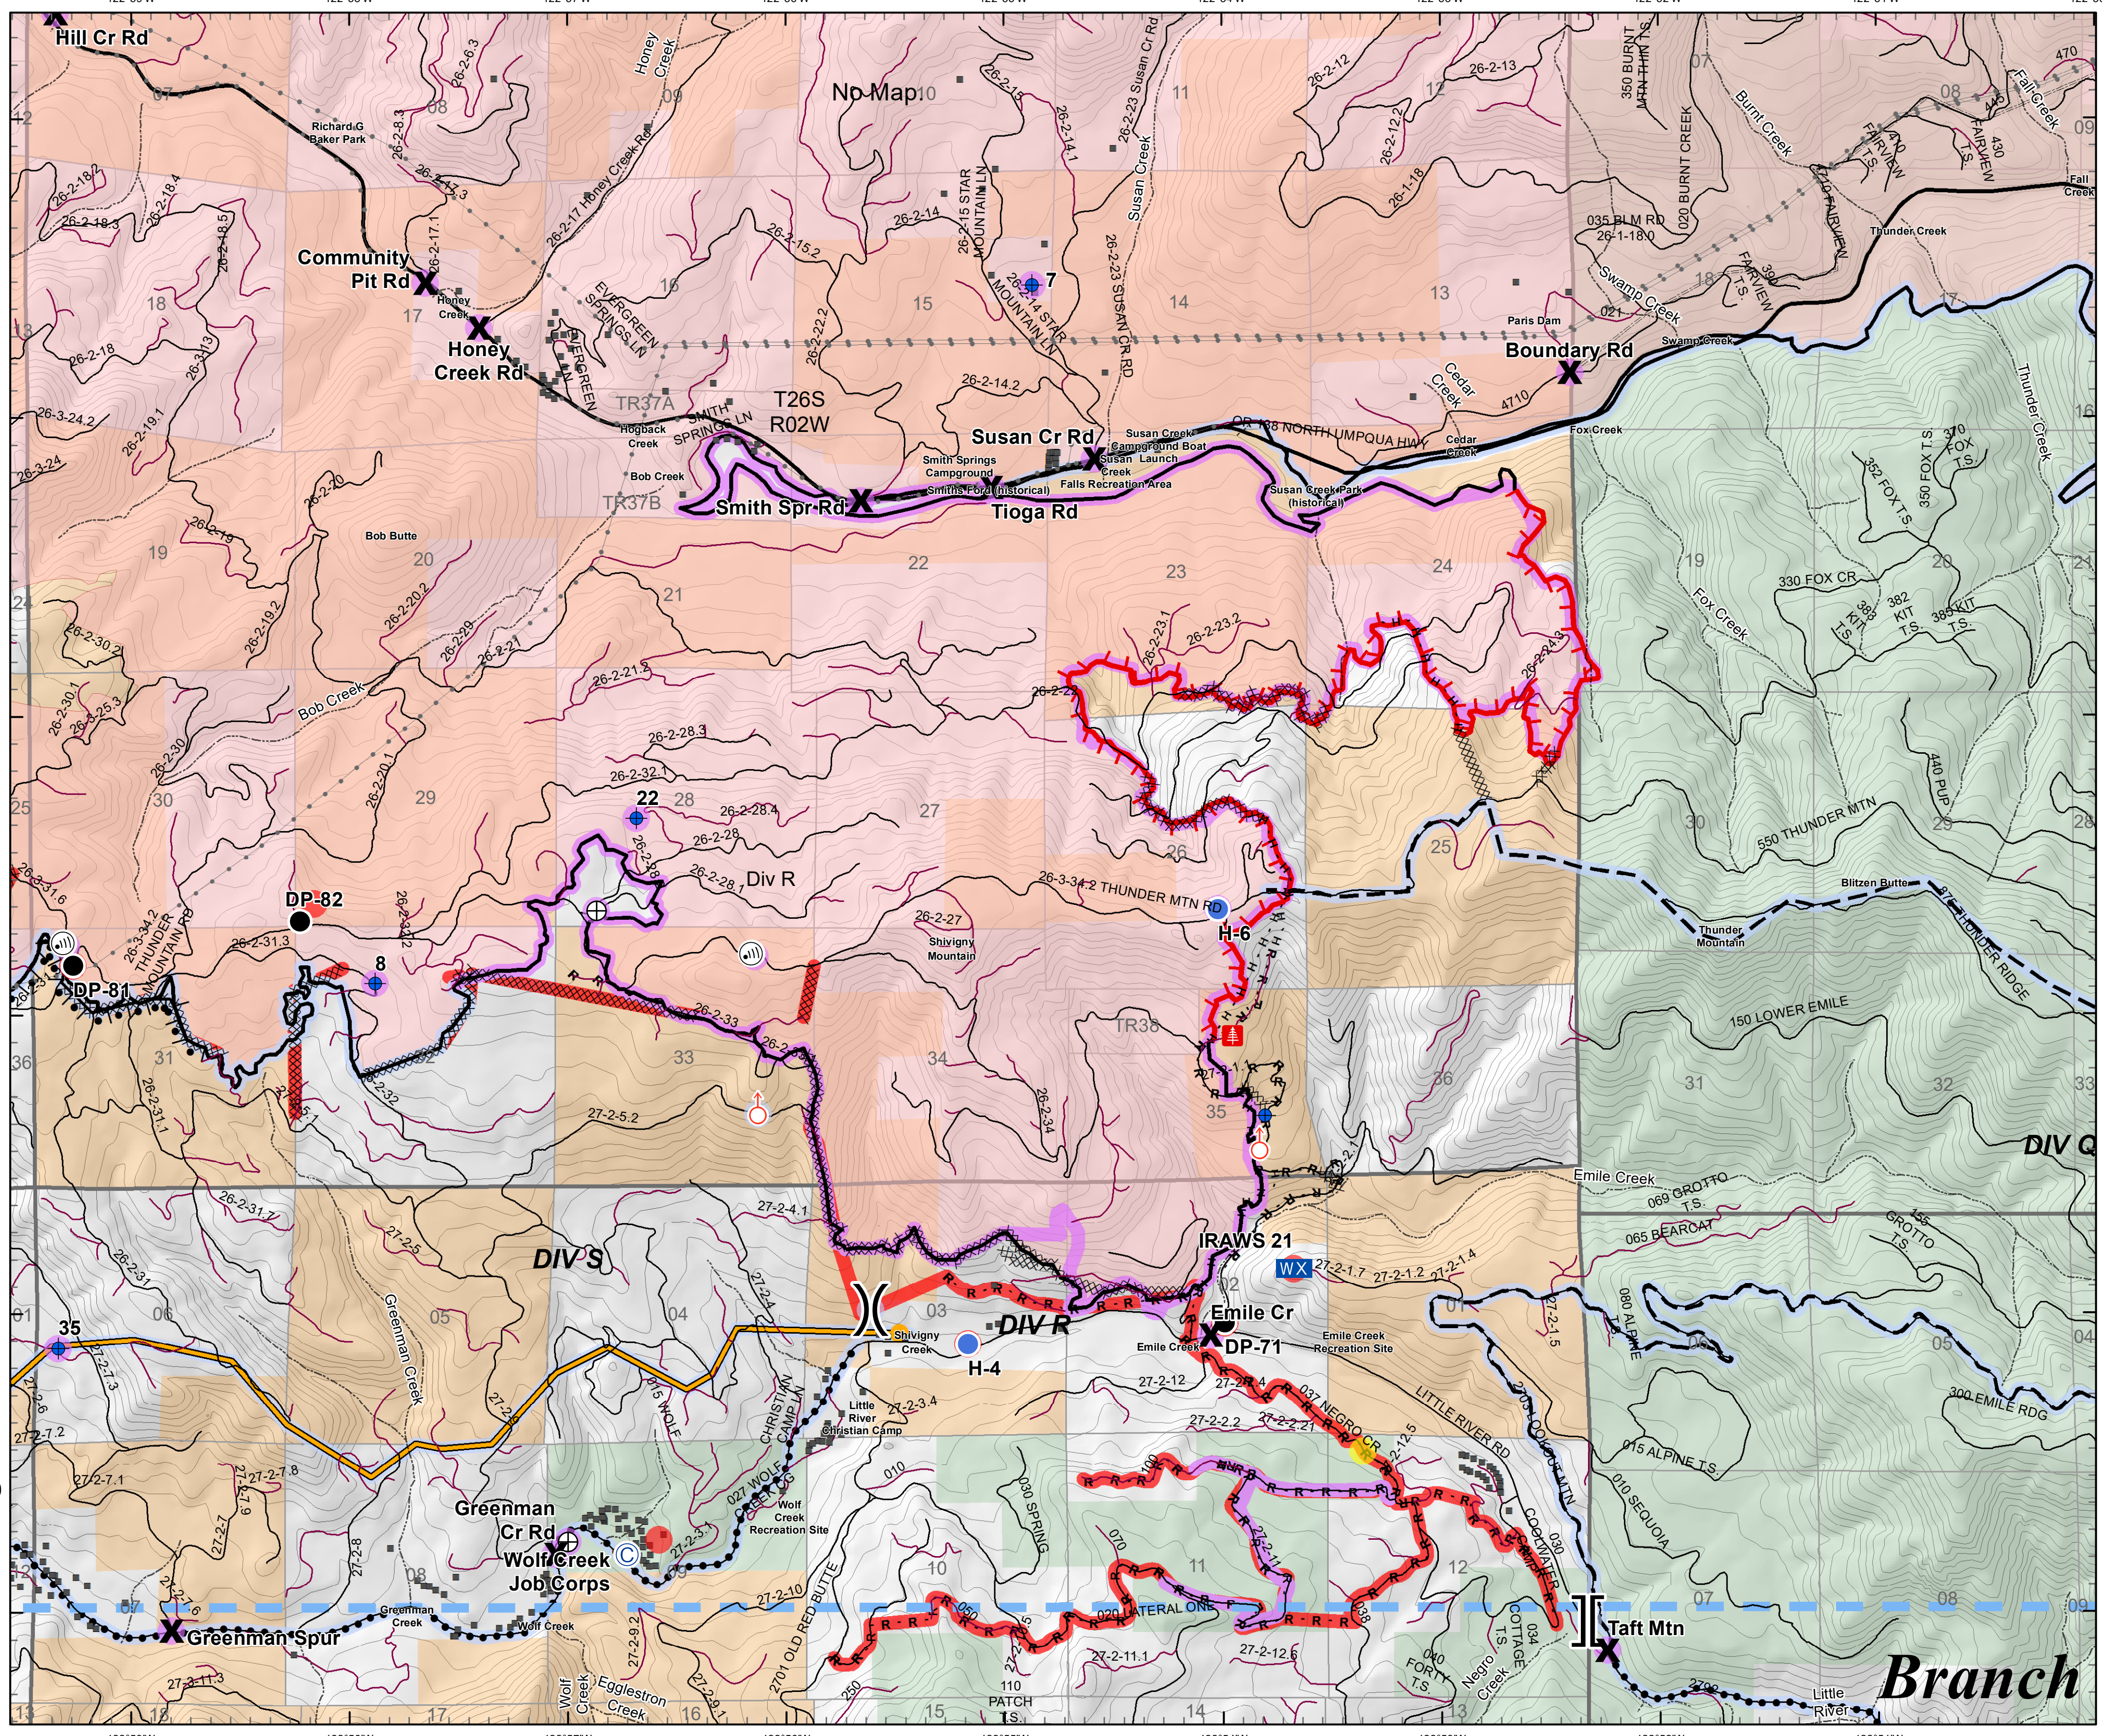

Suppression Repair
Archie Creek Fire
OR-UPF-000436
9/30/2020

131,542 Acres
Map Page: 9
Div R

- In Progress
- Repair Needed
- No Repair Needed
- Unknown
- Camp
- X** Closure
- Dip Site
- Drop Point
- 🌲 Hazard Tree
- Helispot
- 📶 Internet Access
- WX Mobile Weather Unit
- 🔥 Spot Fire
- ⊕ Draft Site
- ()** Division Break
- []** Branch Break

- PP&L Transmission Lines
- Repair Needed
- No Repair Needed
- Unknown
- Uncontrolled Fire Edge
- Contained Line
- XXXX Completed Dozer Line
- H Completed Hand Line
- R Road as Completed Line
- Completed Burnout
- Planned Fire Line
- Planned Secondary Line
- Temporary Flight Restriction
- = Road Repair
- Management Action Point
- PP&L Transmission Lines
- Other
- Intermediate
- Paved
- All Weather

Branch