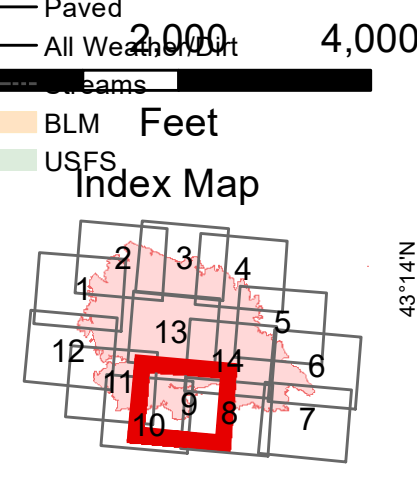

Suppression Repair
Archie Creek Fire
OR-UPF-000436
9/30/2020

131,542 Acres
Map Page: 9
Div R

- In Progress
- Repair Needed
- No Repair Needed
- Unknown
- Camp
- X** Closure
- Dip Site
- Drop Point
- 🌲 Hazard Tree
- Helispot
- 📶 Internet Access
- WX Mobile Weather Unit
- 🔥 Spot Fire
- ⊕ Draft Site
- ()** Division Break
- []** Branch Break

- PP&L Transmission Lines
- Repair Needed
- No Repair Needed
- Unknown
- Uncontrolled Fire Edge
- Contained Line
- XXXX Completed Dozer Line
- H Completed Hand Line
- R Road as Completed Line
- Completed Burnout
- Planned Fire Line
- Planned Secondary Line
- Temporary Flight Restriction
- = Road Repair
- Management Action Point
- PP&L Transmission Lines
- Other
- Intermediate
- Paved
- All Weather

Branch