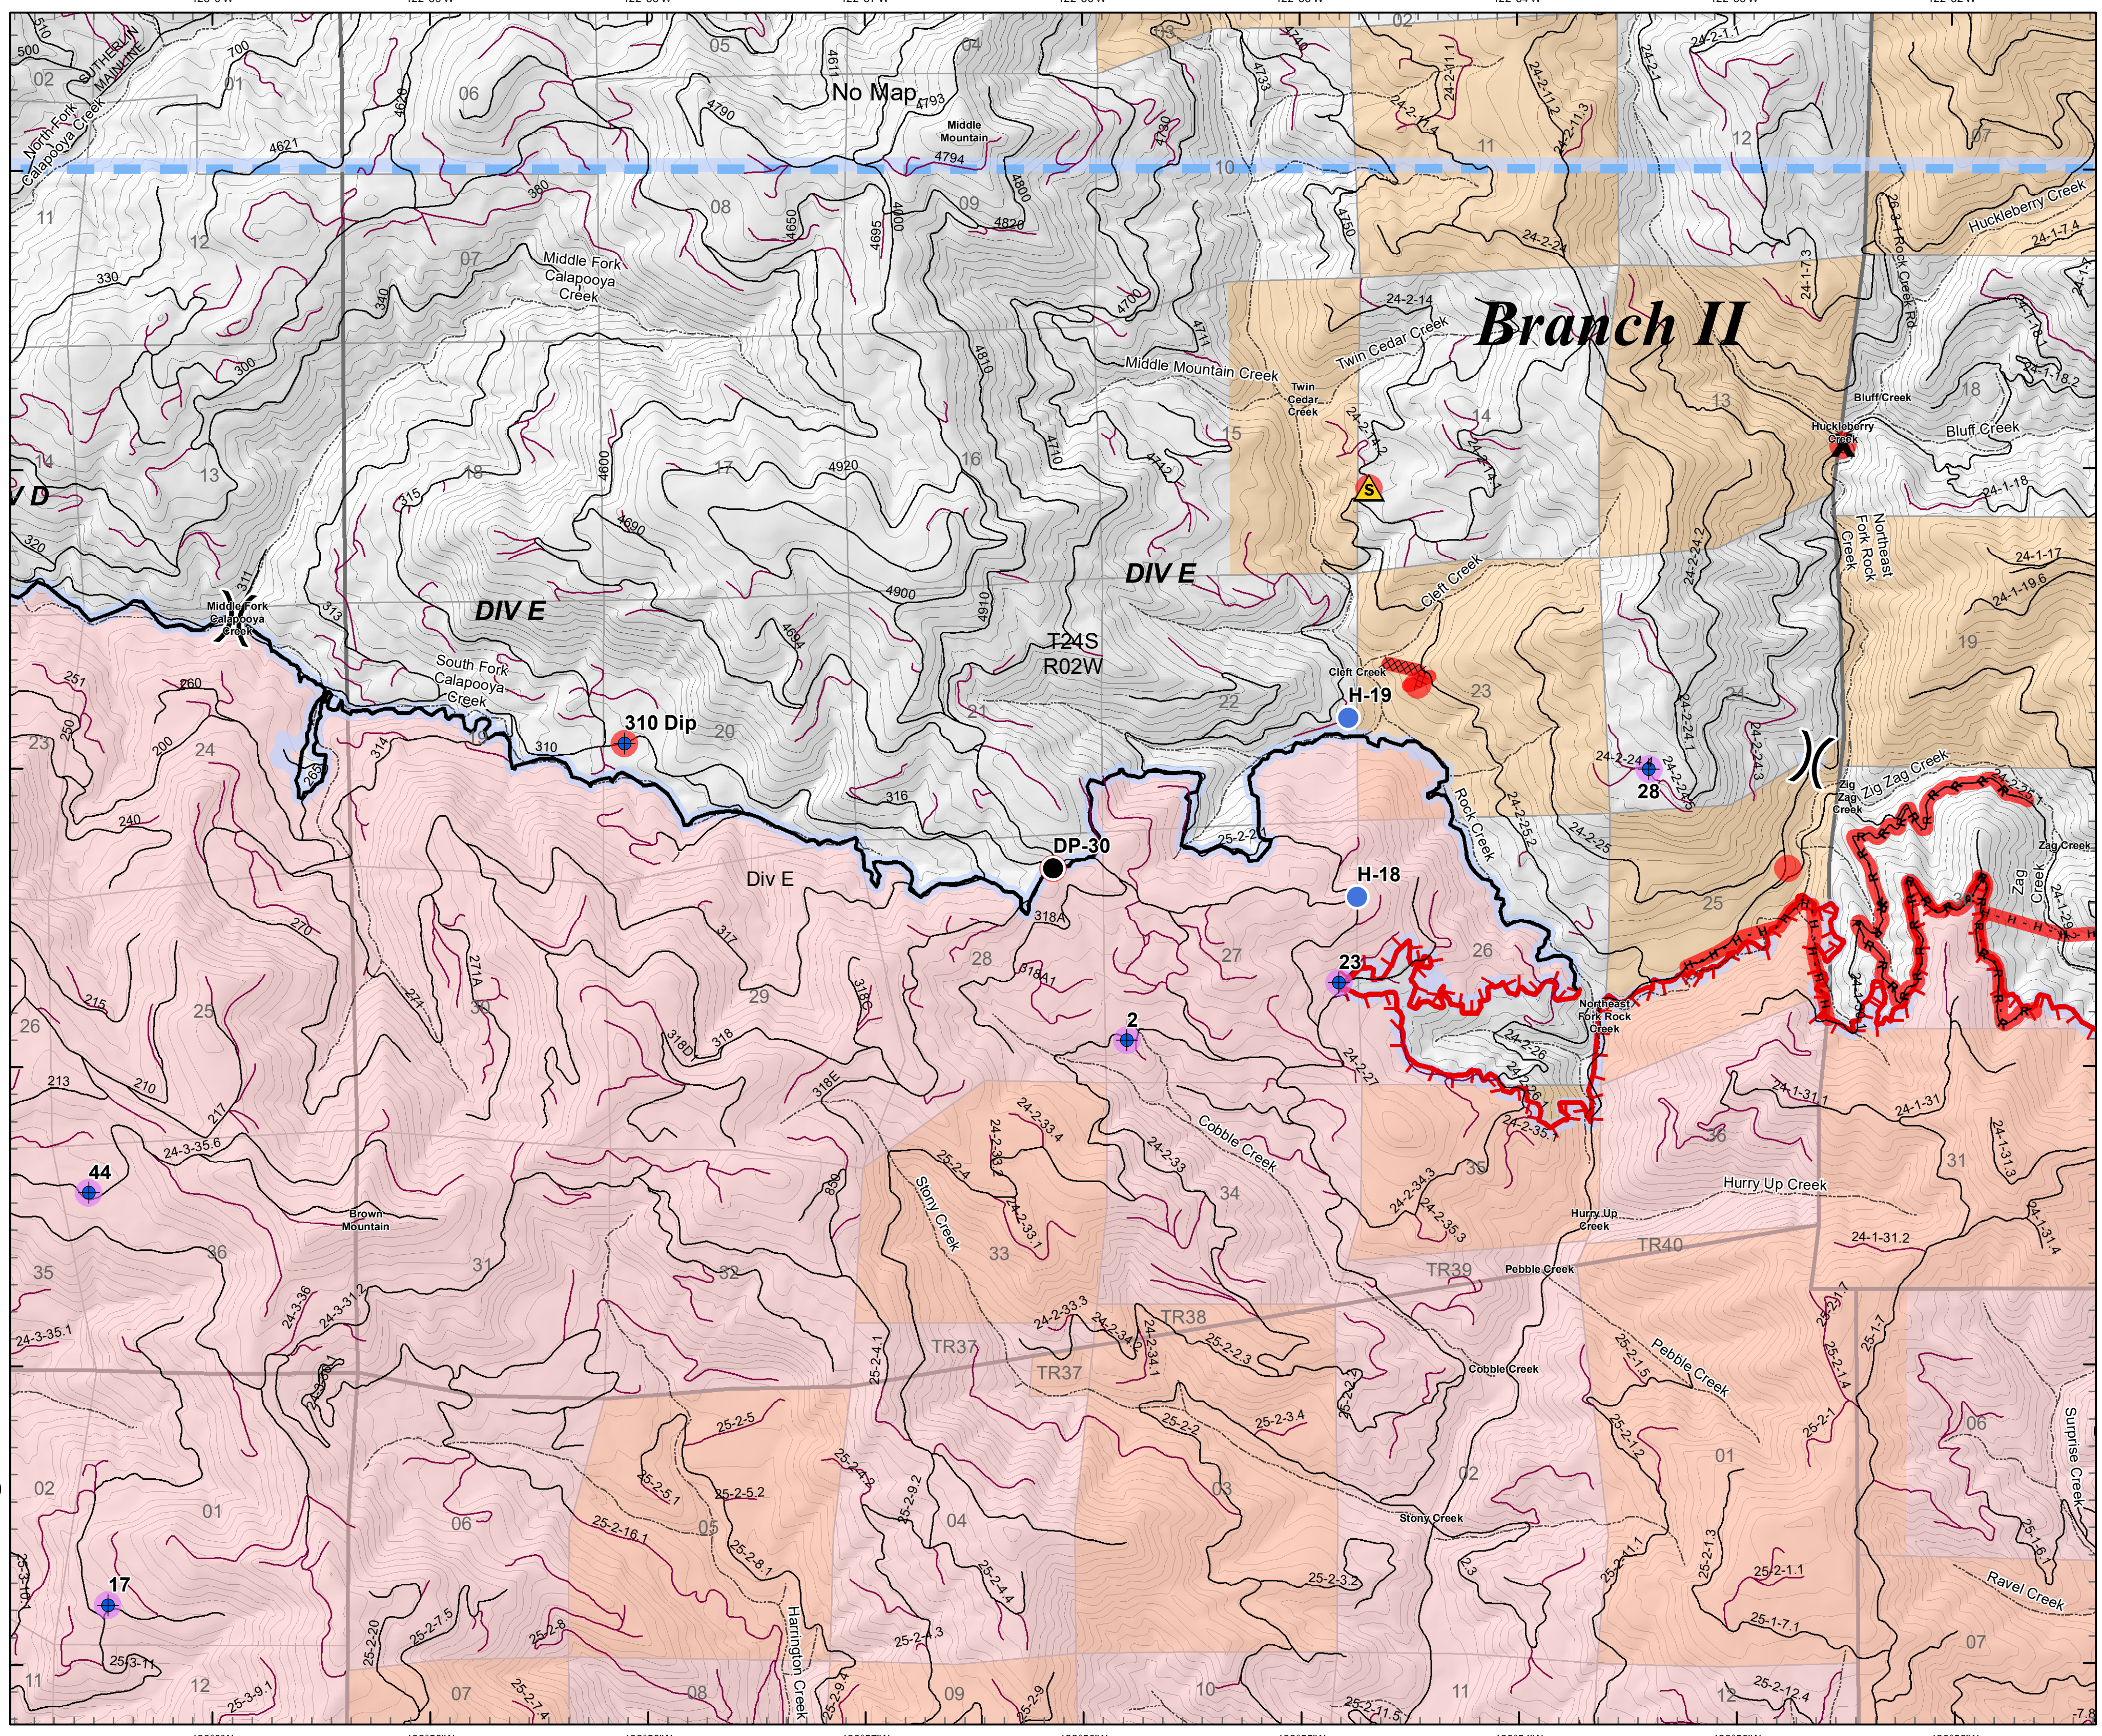

Suppression Repair
Archie Creek Fire
OR-UPF-000436
10/01/2020

131,542 Acres
Map Page: 3
Div E

- Repair Needed
- No Repair Needed
- Unknown
- X** Closure
- ⊕ Dip Site
- Drop Point
- Helispot
- ⚠ Safety Zone
- ()** Division Break

- Repair Needed
- No Repair Needed
- Uncontrolled Fire Edge
- Contained Line
- XXXX Completed Dozer Line
- H Completed Hand Line
- R Road as Completed Line
- Temporary Flight Restriction
- Other
- Paved
- All Weather/Dirt
- Streams
- BLM
- Lands Managed by Private

Feet

Index Map