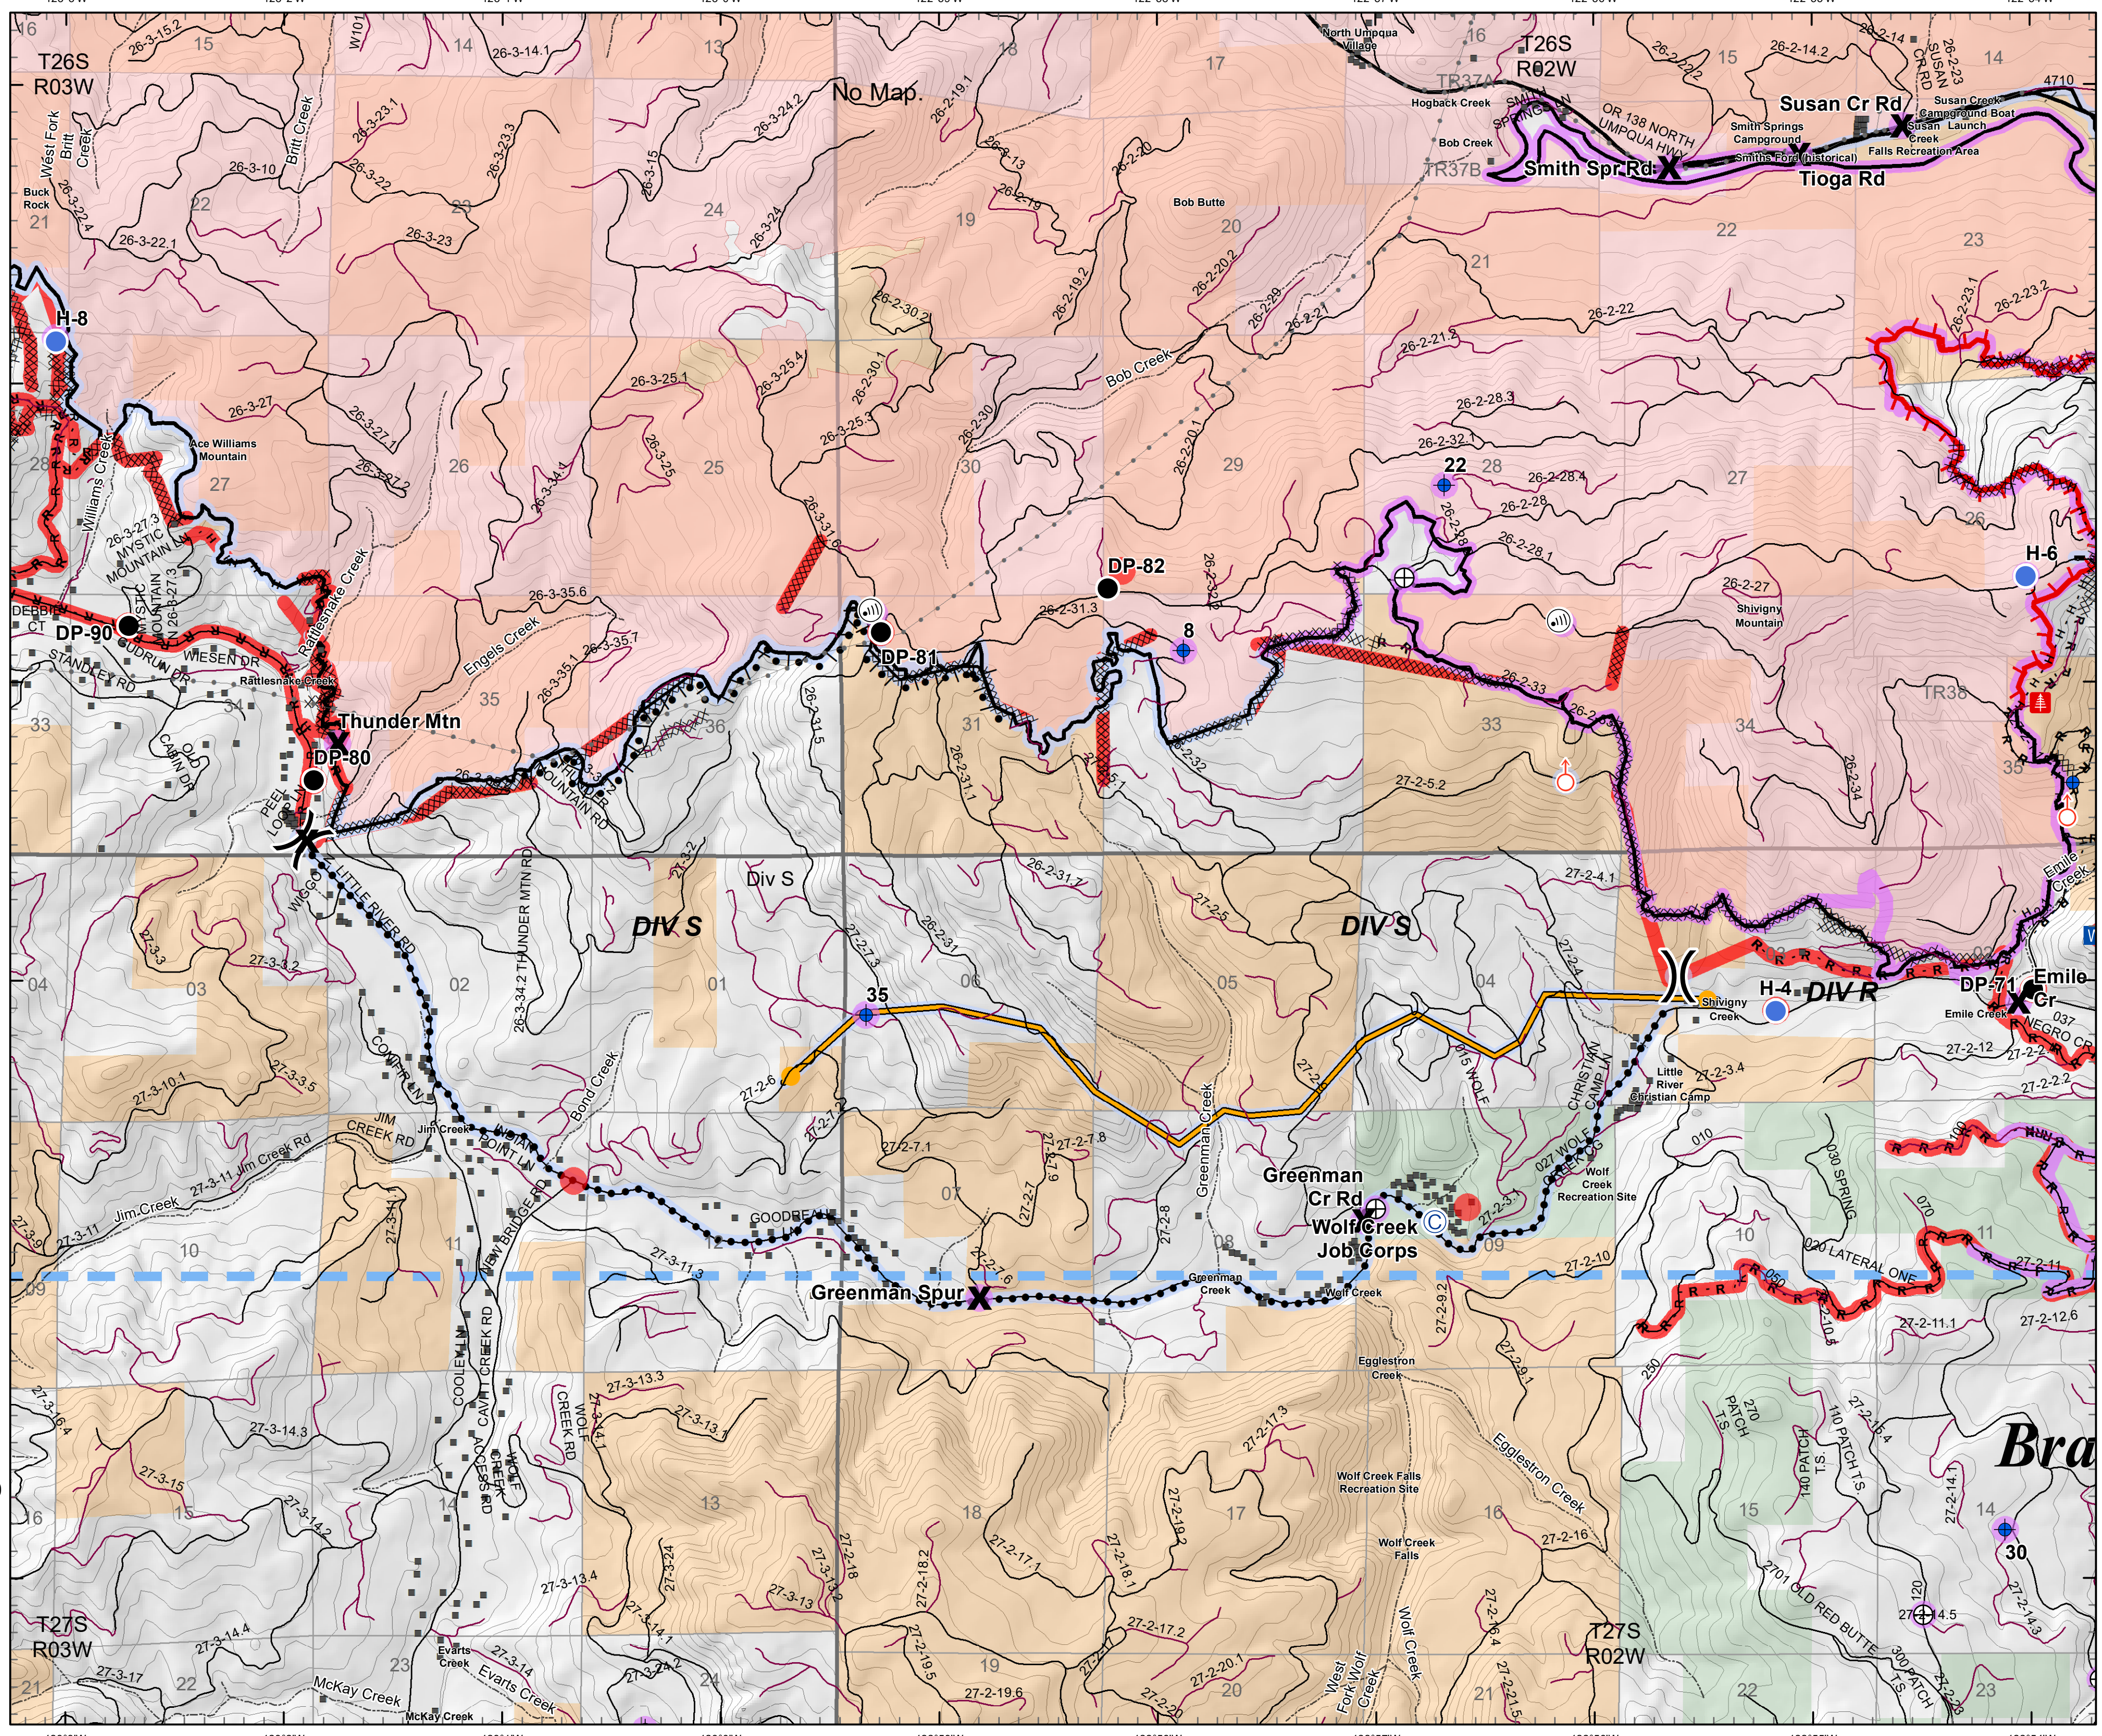

Suppression Repair
Archie Creek Fire
OR-UPF-000436
10/01/2020

131,542 Acres
Map Page: 10
Div S

-
- Repair Needed
 - No Repair Needed
 - Unknown
 - Camp
 - Closure
 - Dip Site
 - Drop Point
 - Hazard Tree
 - Helispot
 - Internet Access
 - Mobile Weather Unit
 - Spot Fire
 - Draft Site
 - Division Break

- PP&L Transmission Lines
- Repair Needed
- No Repair Needed
- Unknown
- Uncontrolled Fire Edge
- Contained Line
- Completed Dozer Line
- Completed Hand Line
- Road as Completed Line
- Completed Burnout
- Planned Fire Line
- Planned Secondary Line
- Temporary Flight Restriction
- Management Action Point
- PP&L Transmission Lines
- Other
- Intermediate
- Paved
- All Weather/Dirt
- Streams
- BLM
- USFS

Bra