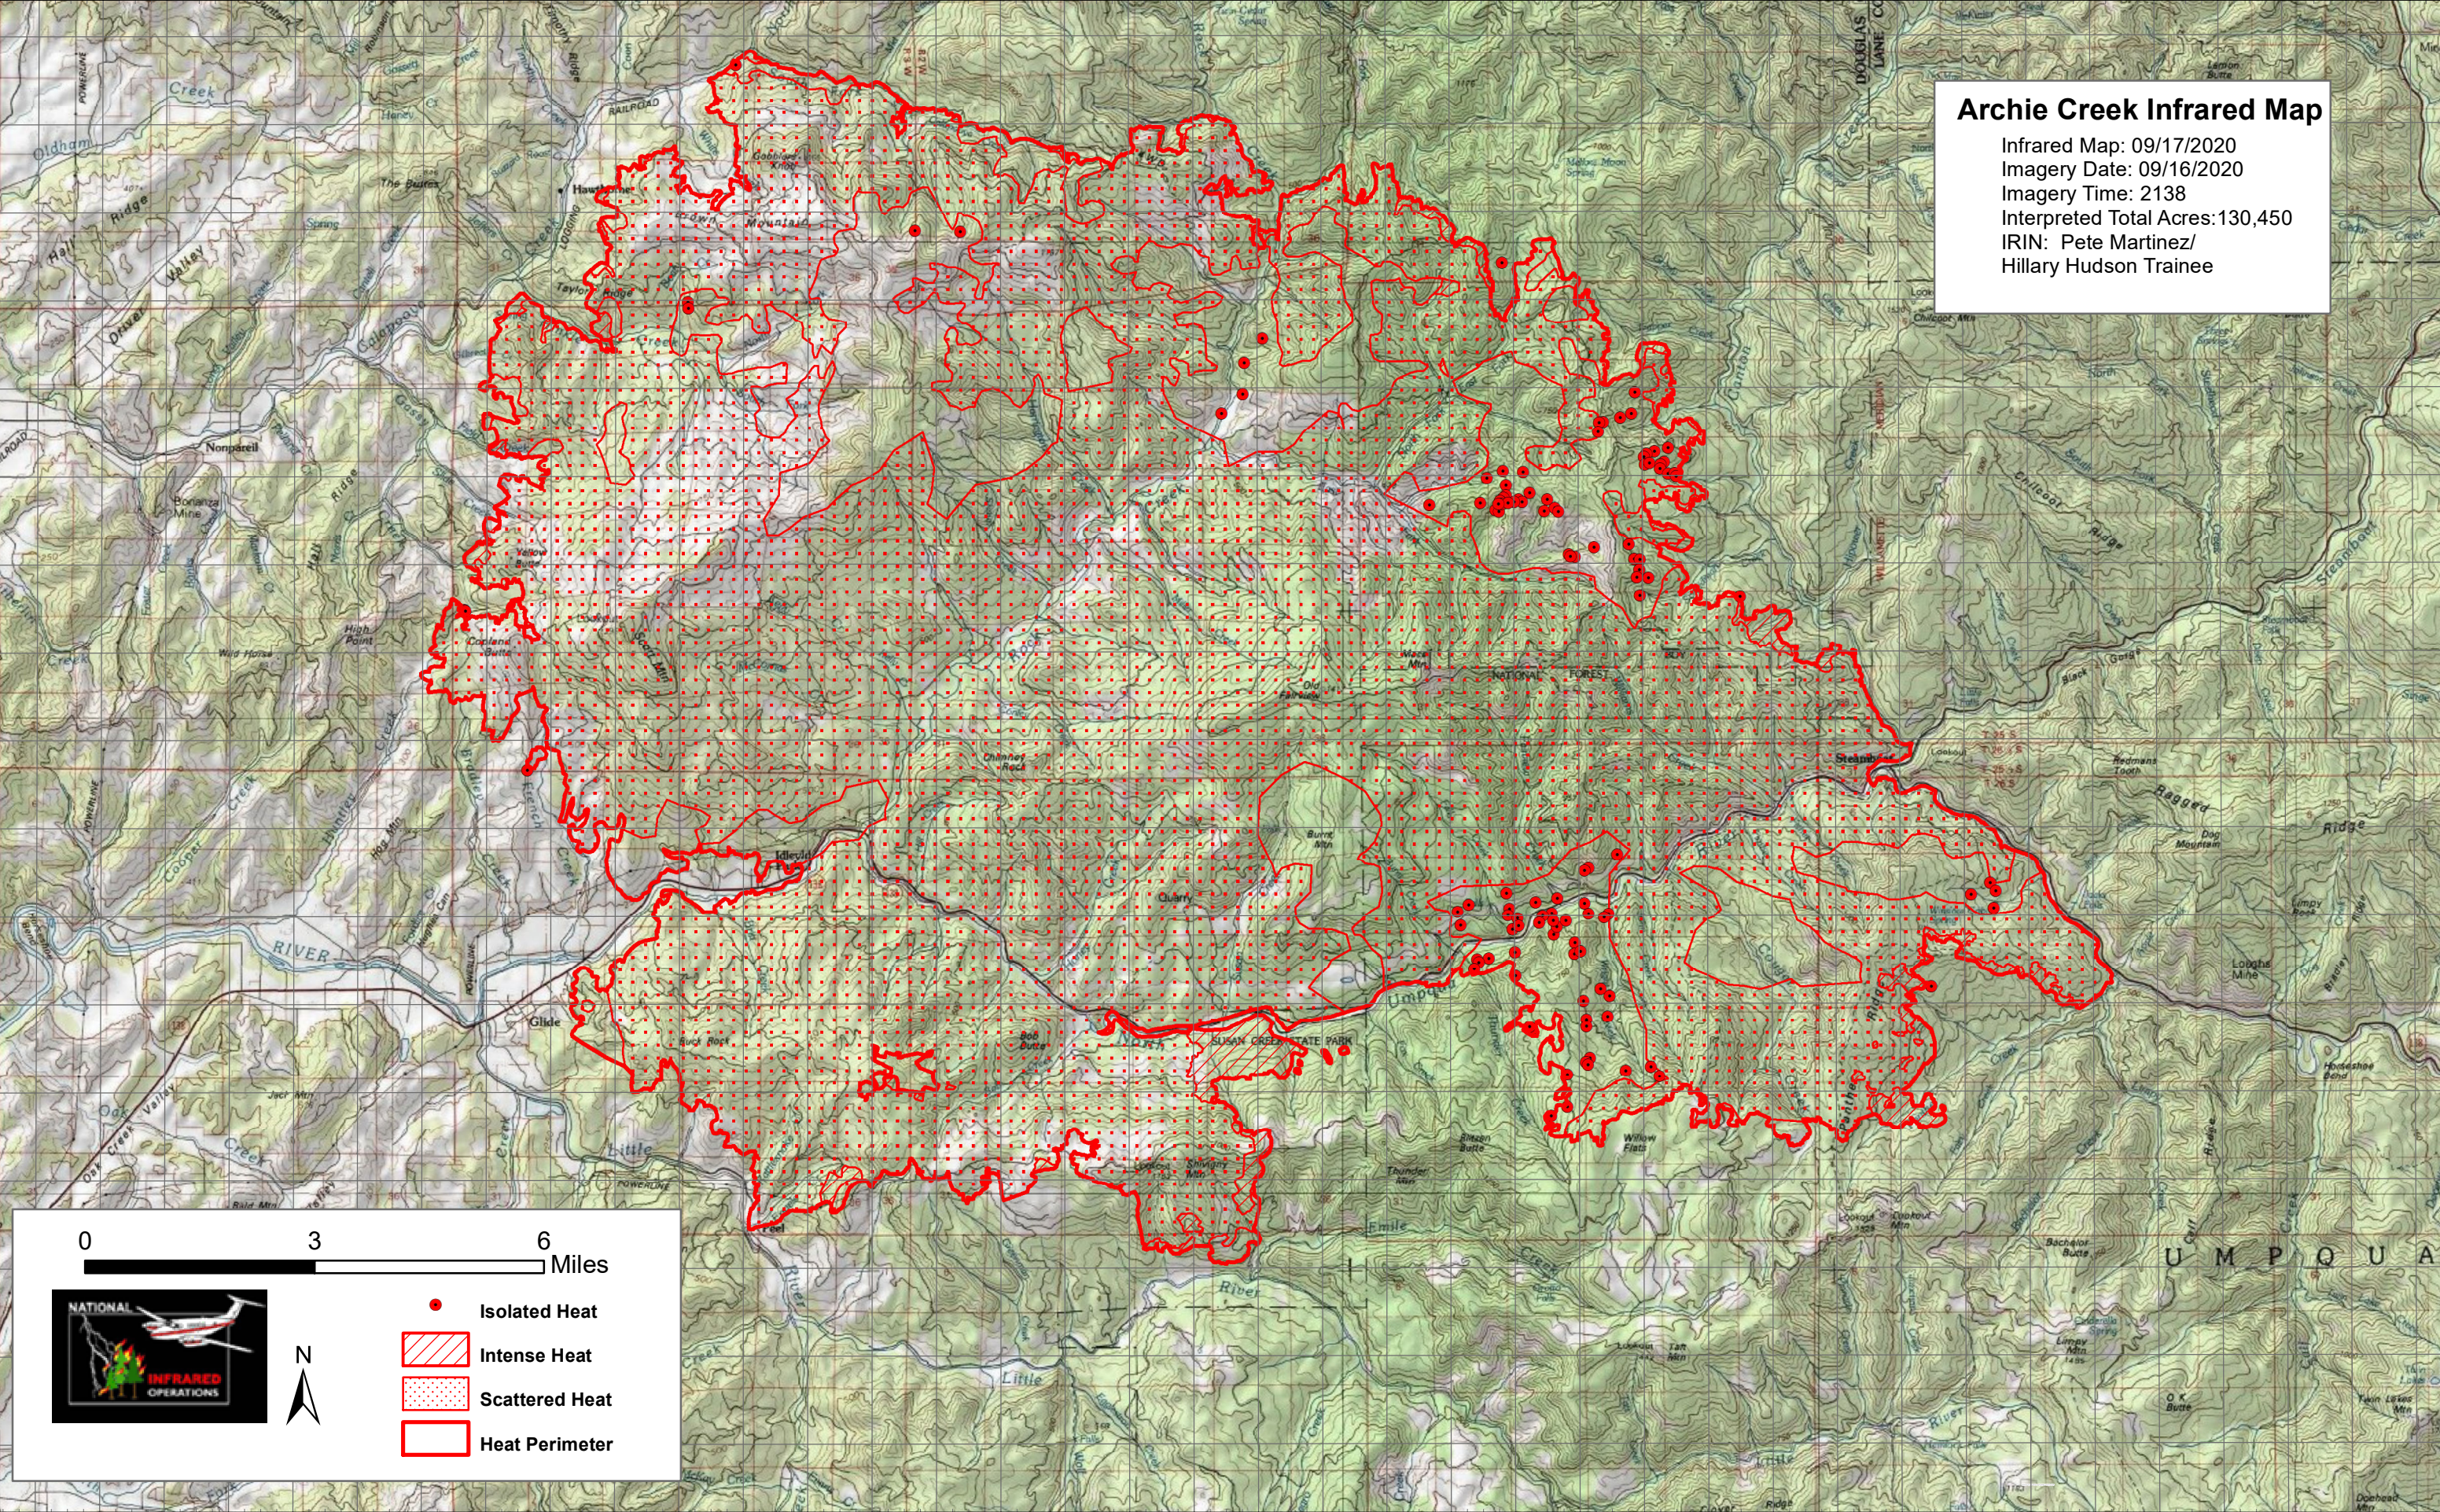

123°13'0"W 123°11'0"W 123°9'0"W 123°8'0"W 123°7'0"W 123°6'0"W 123°5'0"W 123°4'0"W 123°3'0"W 123°2'0"W 123°1'0"W 123°0'0"W 122°58'0"W 122°56'0"W 122°54'0"W 122°52'0"W 122°50'0"W 122°48'0"W 122°46'0"W 122°44'0"W 122°42'0"W 122°40'0"W 122°38'0"W 122°36'0"W

Archie Creek Infrared Map

Infrared Map: 09/17/2020
Imagery Date: 09/16/2020
Imagery Time: 2138
Interpreted Total Acres: 130,450
IRIN: Pete Martinez/
Hillary Hudson Trainee

0 3 6 Miles

N

- Isolated Heat
- ▨ Intense Heat
- Scattered Heat
- ▭ Heat Perimeter