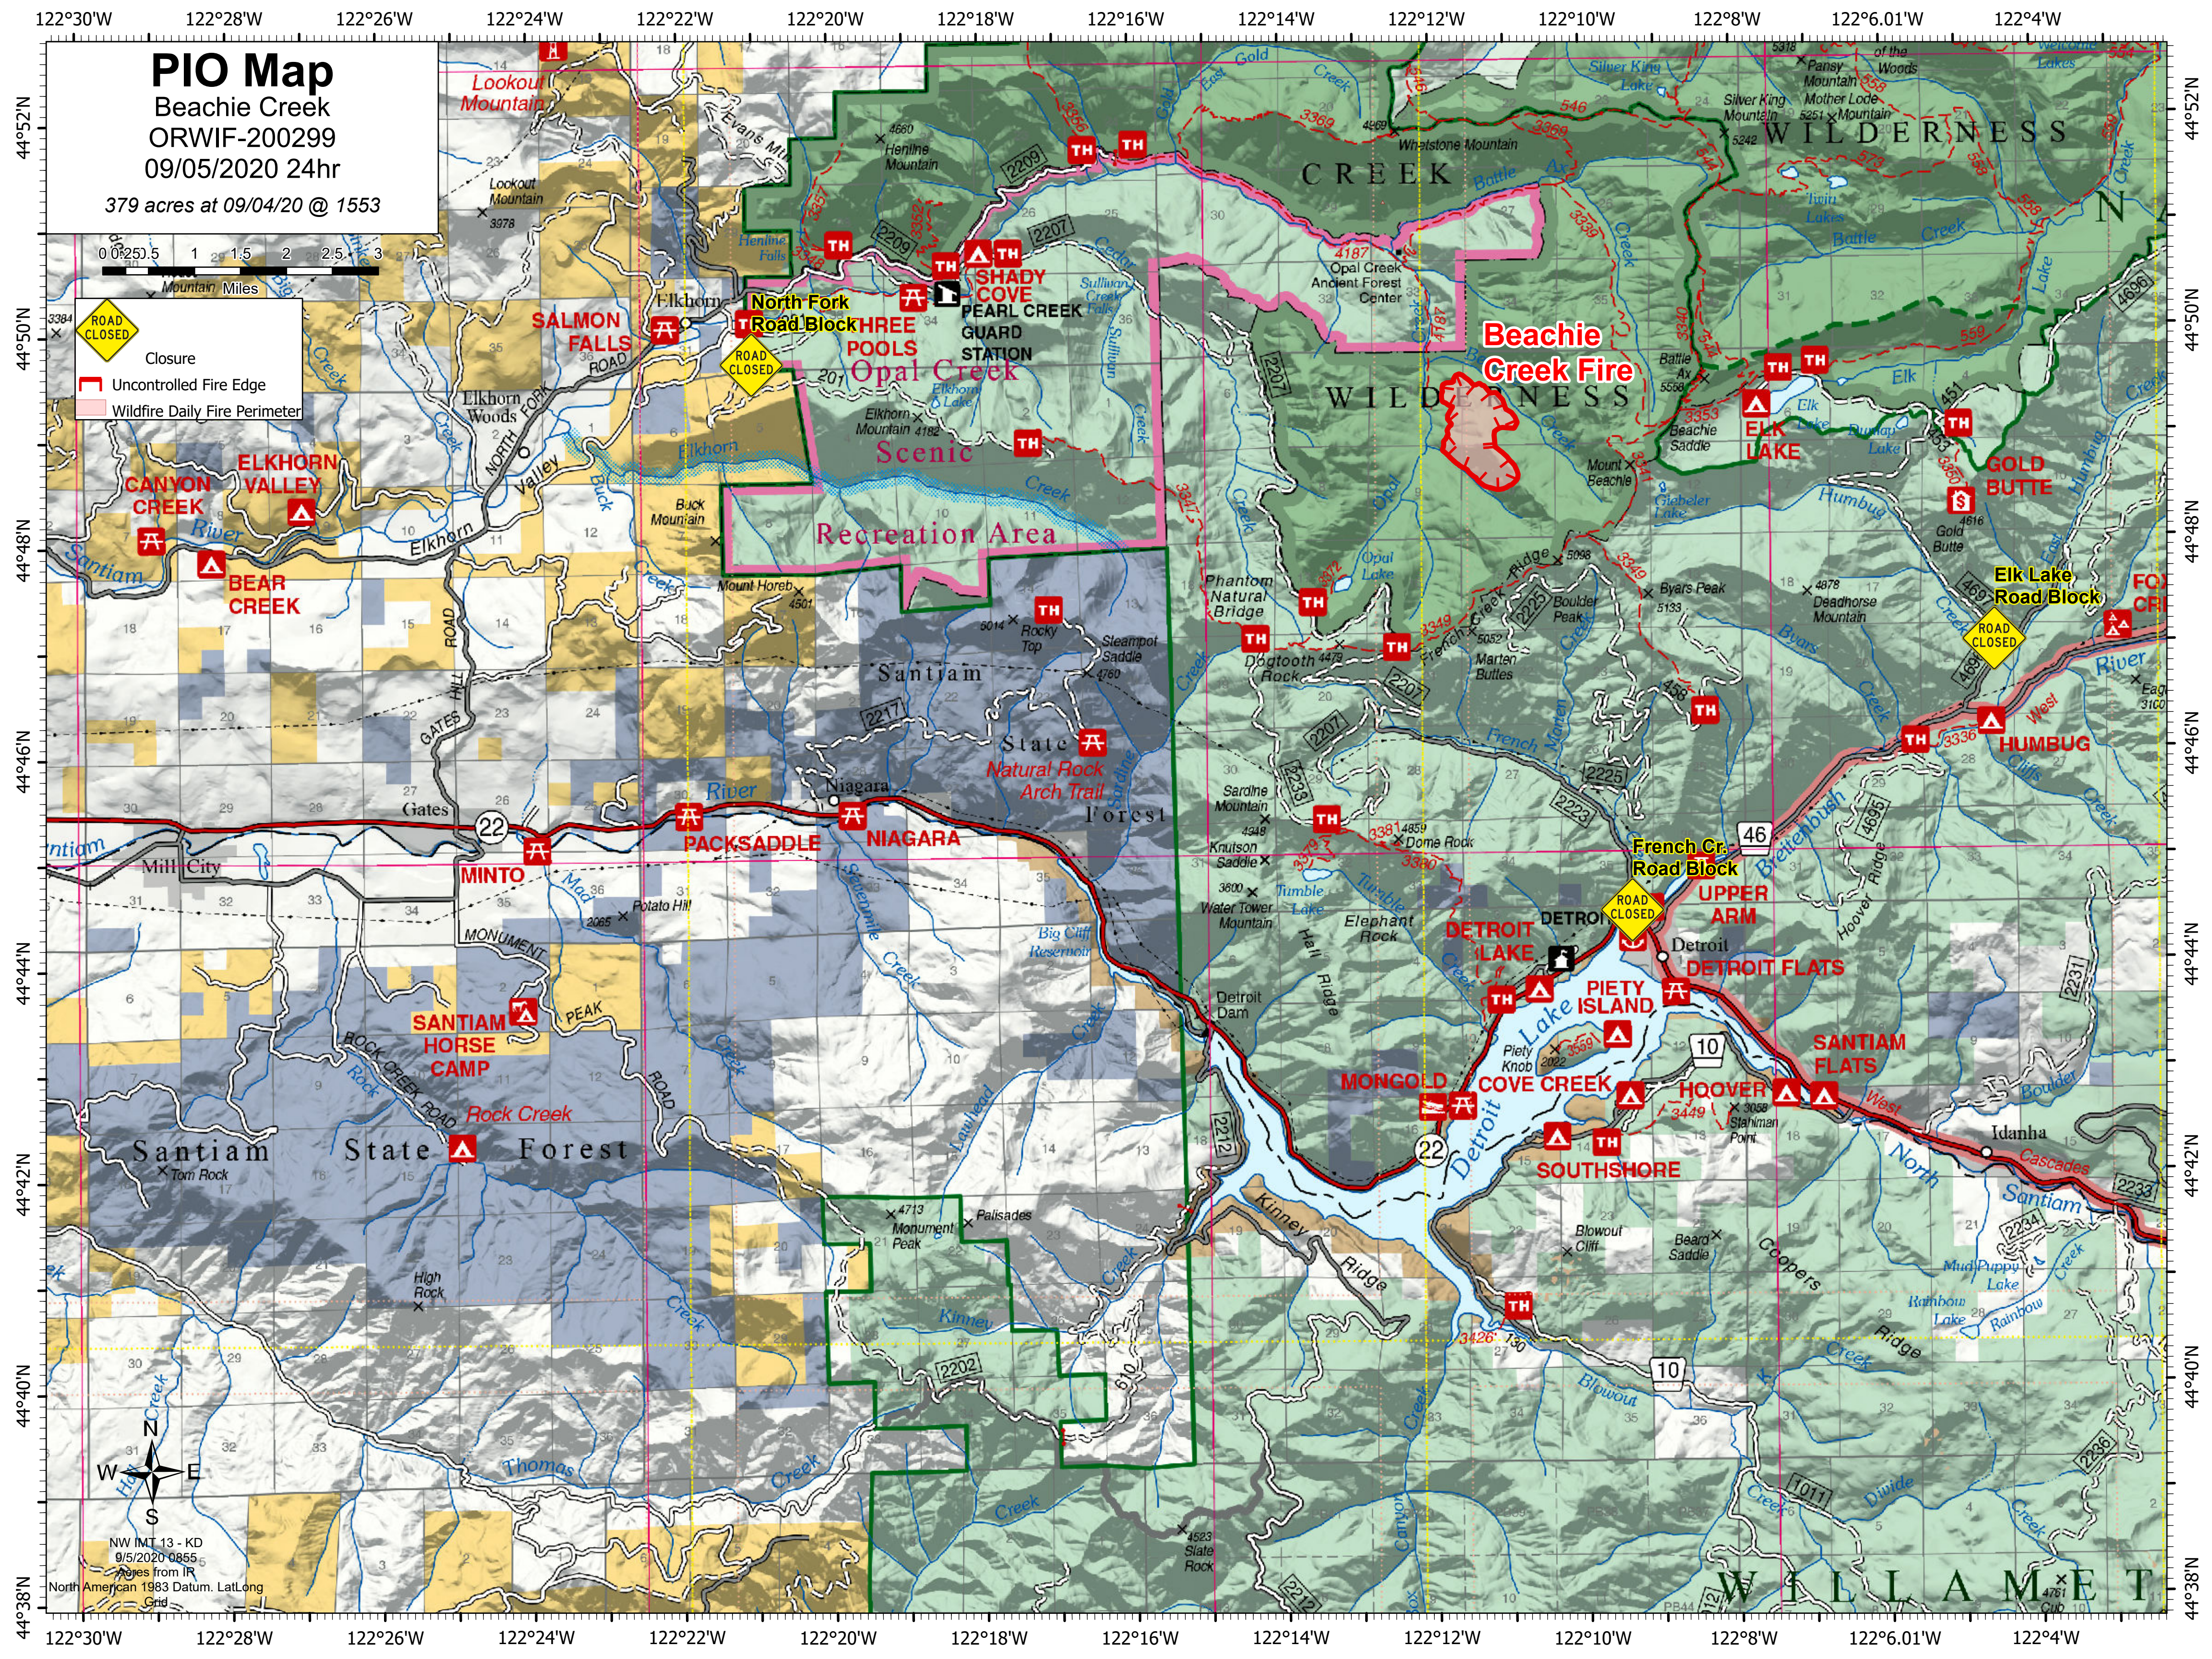

PIO Map

Beachie Creek
ORWIF-200299
09/05/2020 24hr

379 acres at 09/04/20 @ 1553

0 0.5 1 1.5 2 2.5 3
Mountain Miles

ROAD CLOSED

Closure

- Uncontrolled Fire Edge
- Wildfire Daily Fire Perimeter

NW IMT 13 - KD
9/5/2020 0855
Acres from IR
North American 1983 Datum, Lat/Long
Grid