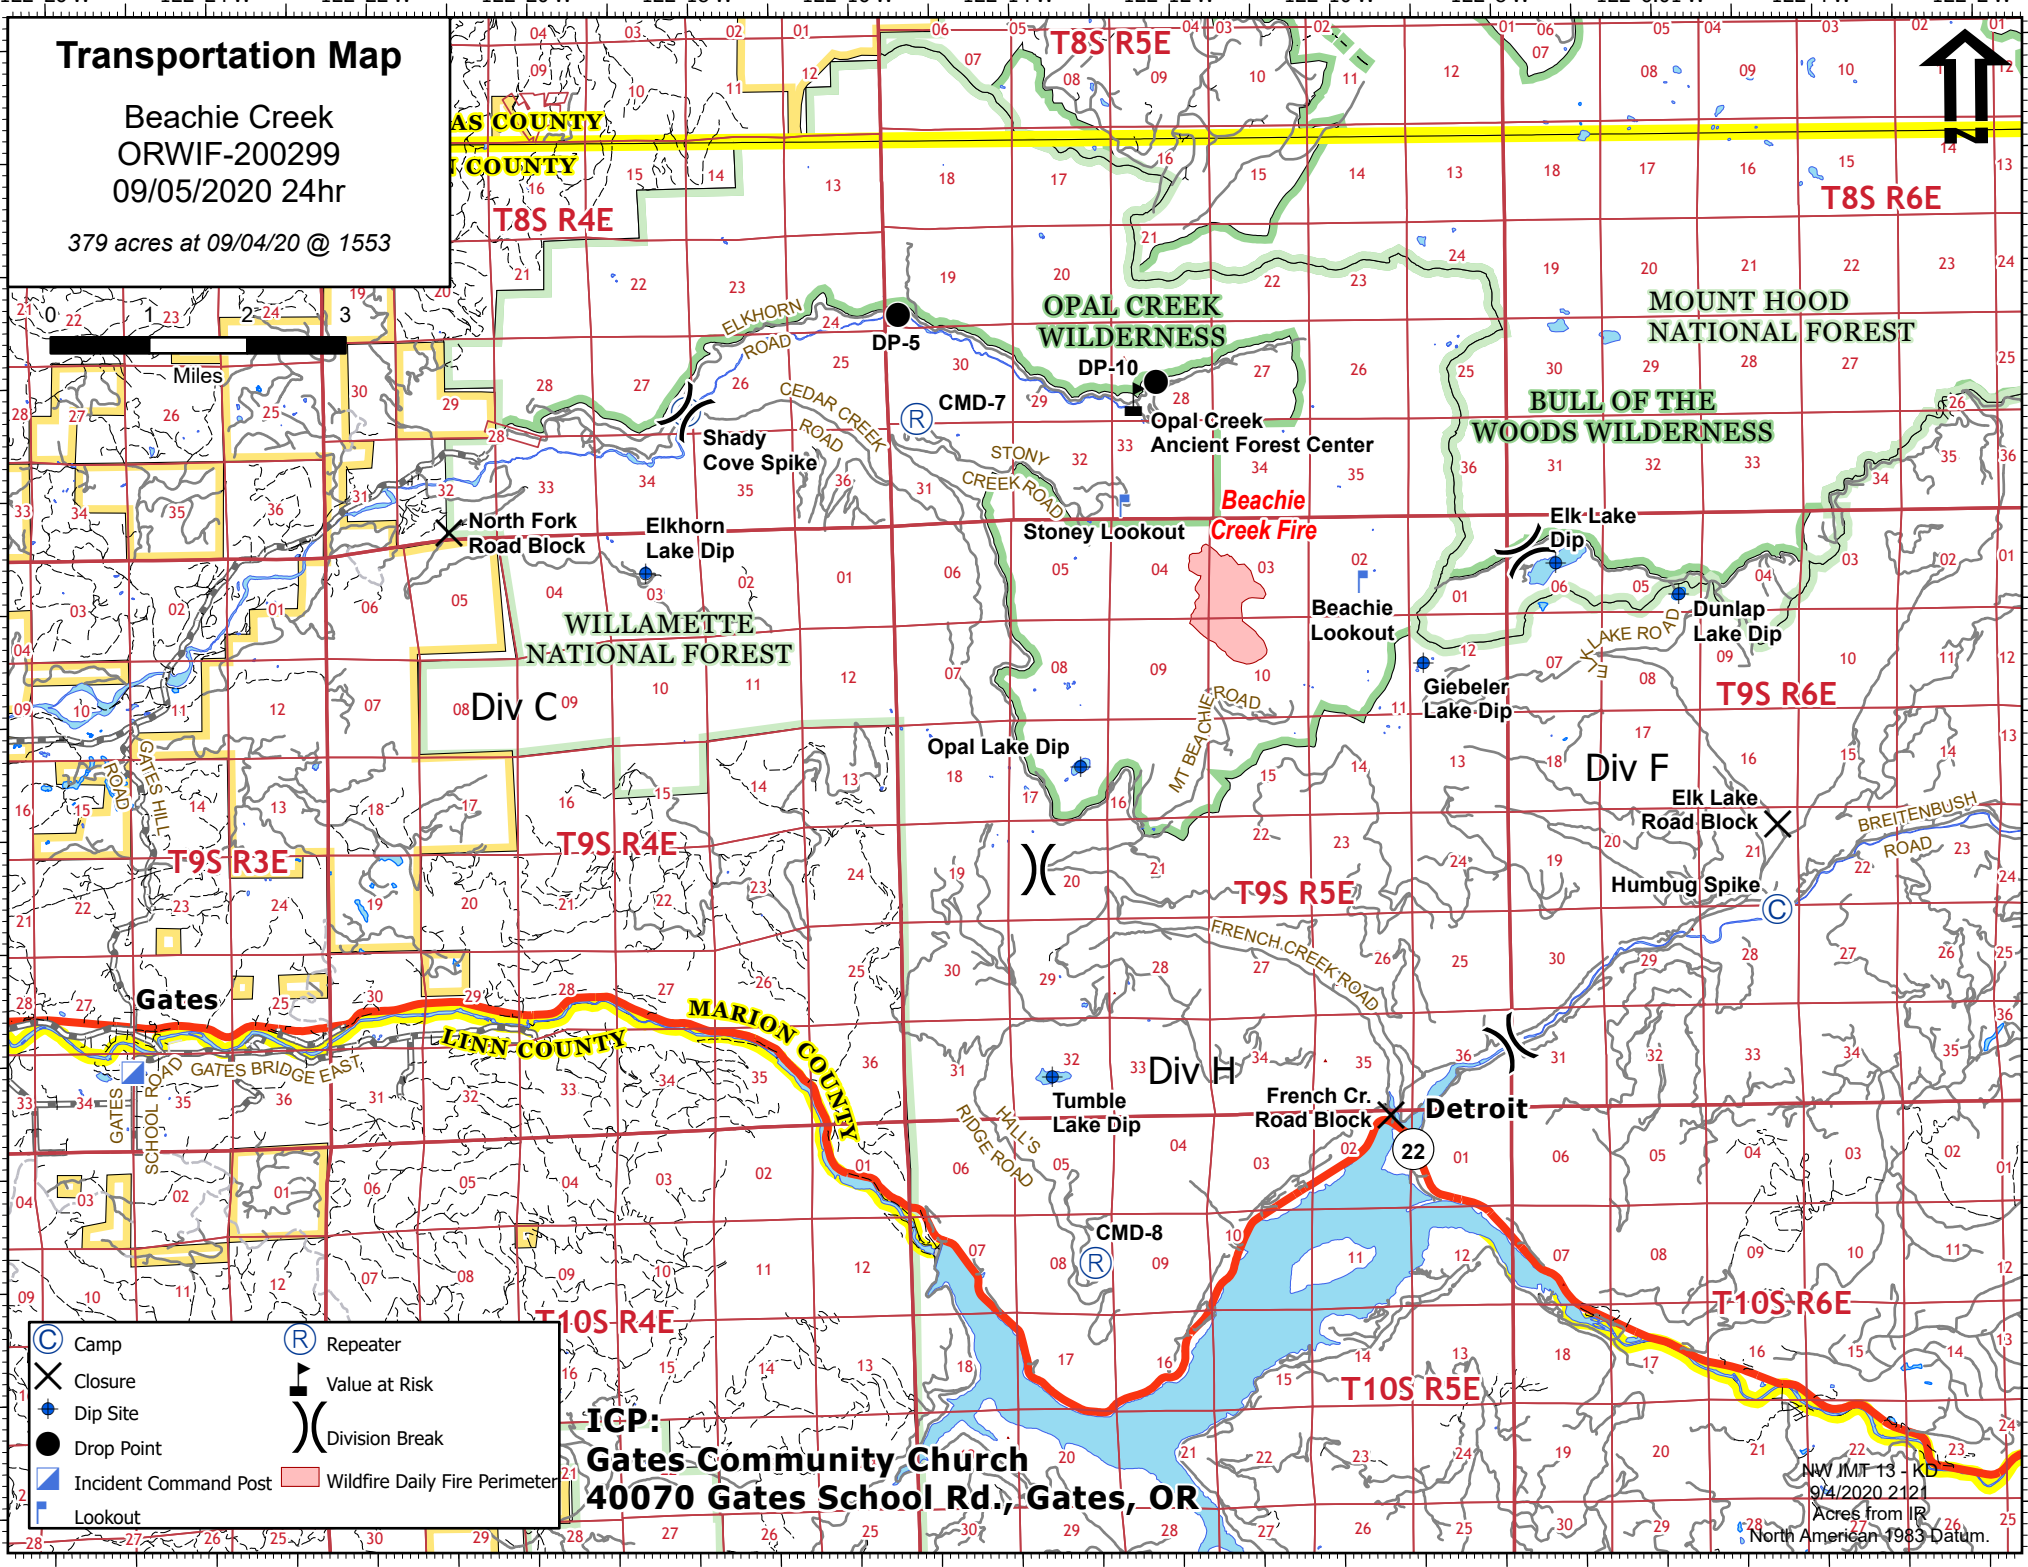

Transportation Map

Beachie Creek
ORWIF-200299
09/05/2020 24hr

379 acres at 09/04/20 @ 1553

- ⊙ Camp
- ⊗ Closure
- Dip Site
- Drop Point
- ⊠ Incident Command Post
- ⊠ Lookout
- Ⓡ Repeater
- ⬆ Value at Risk
- ⎓ Division Break
- ▭ Wildfire Daily Fire Perimeter

ICP:
Gates Community Church
40070 Gates School Rd., Gates, OR

NW JMT 13 - KD
9/4/2020 2121
Acres from IR
North American 1983 Datum.