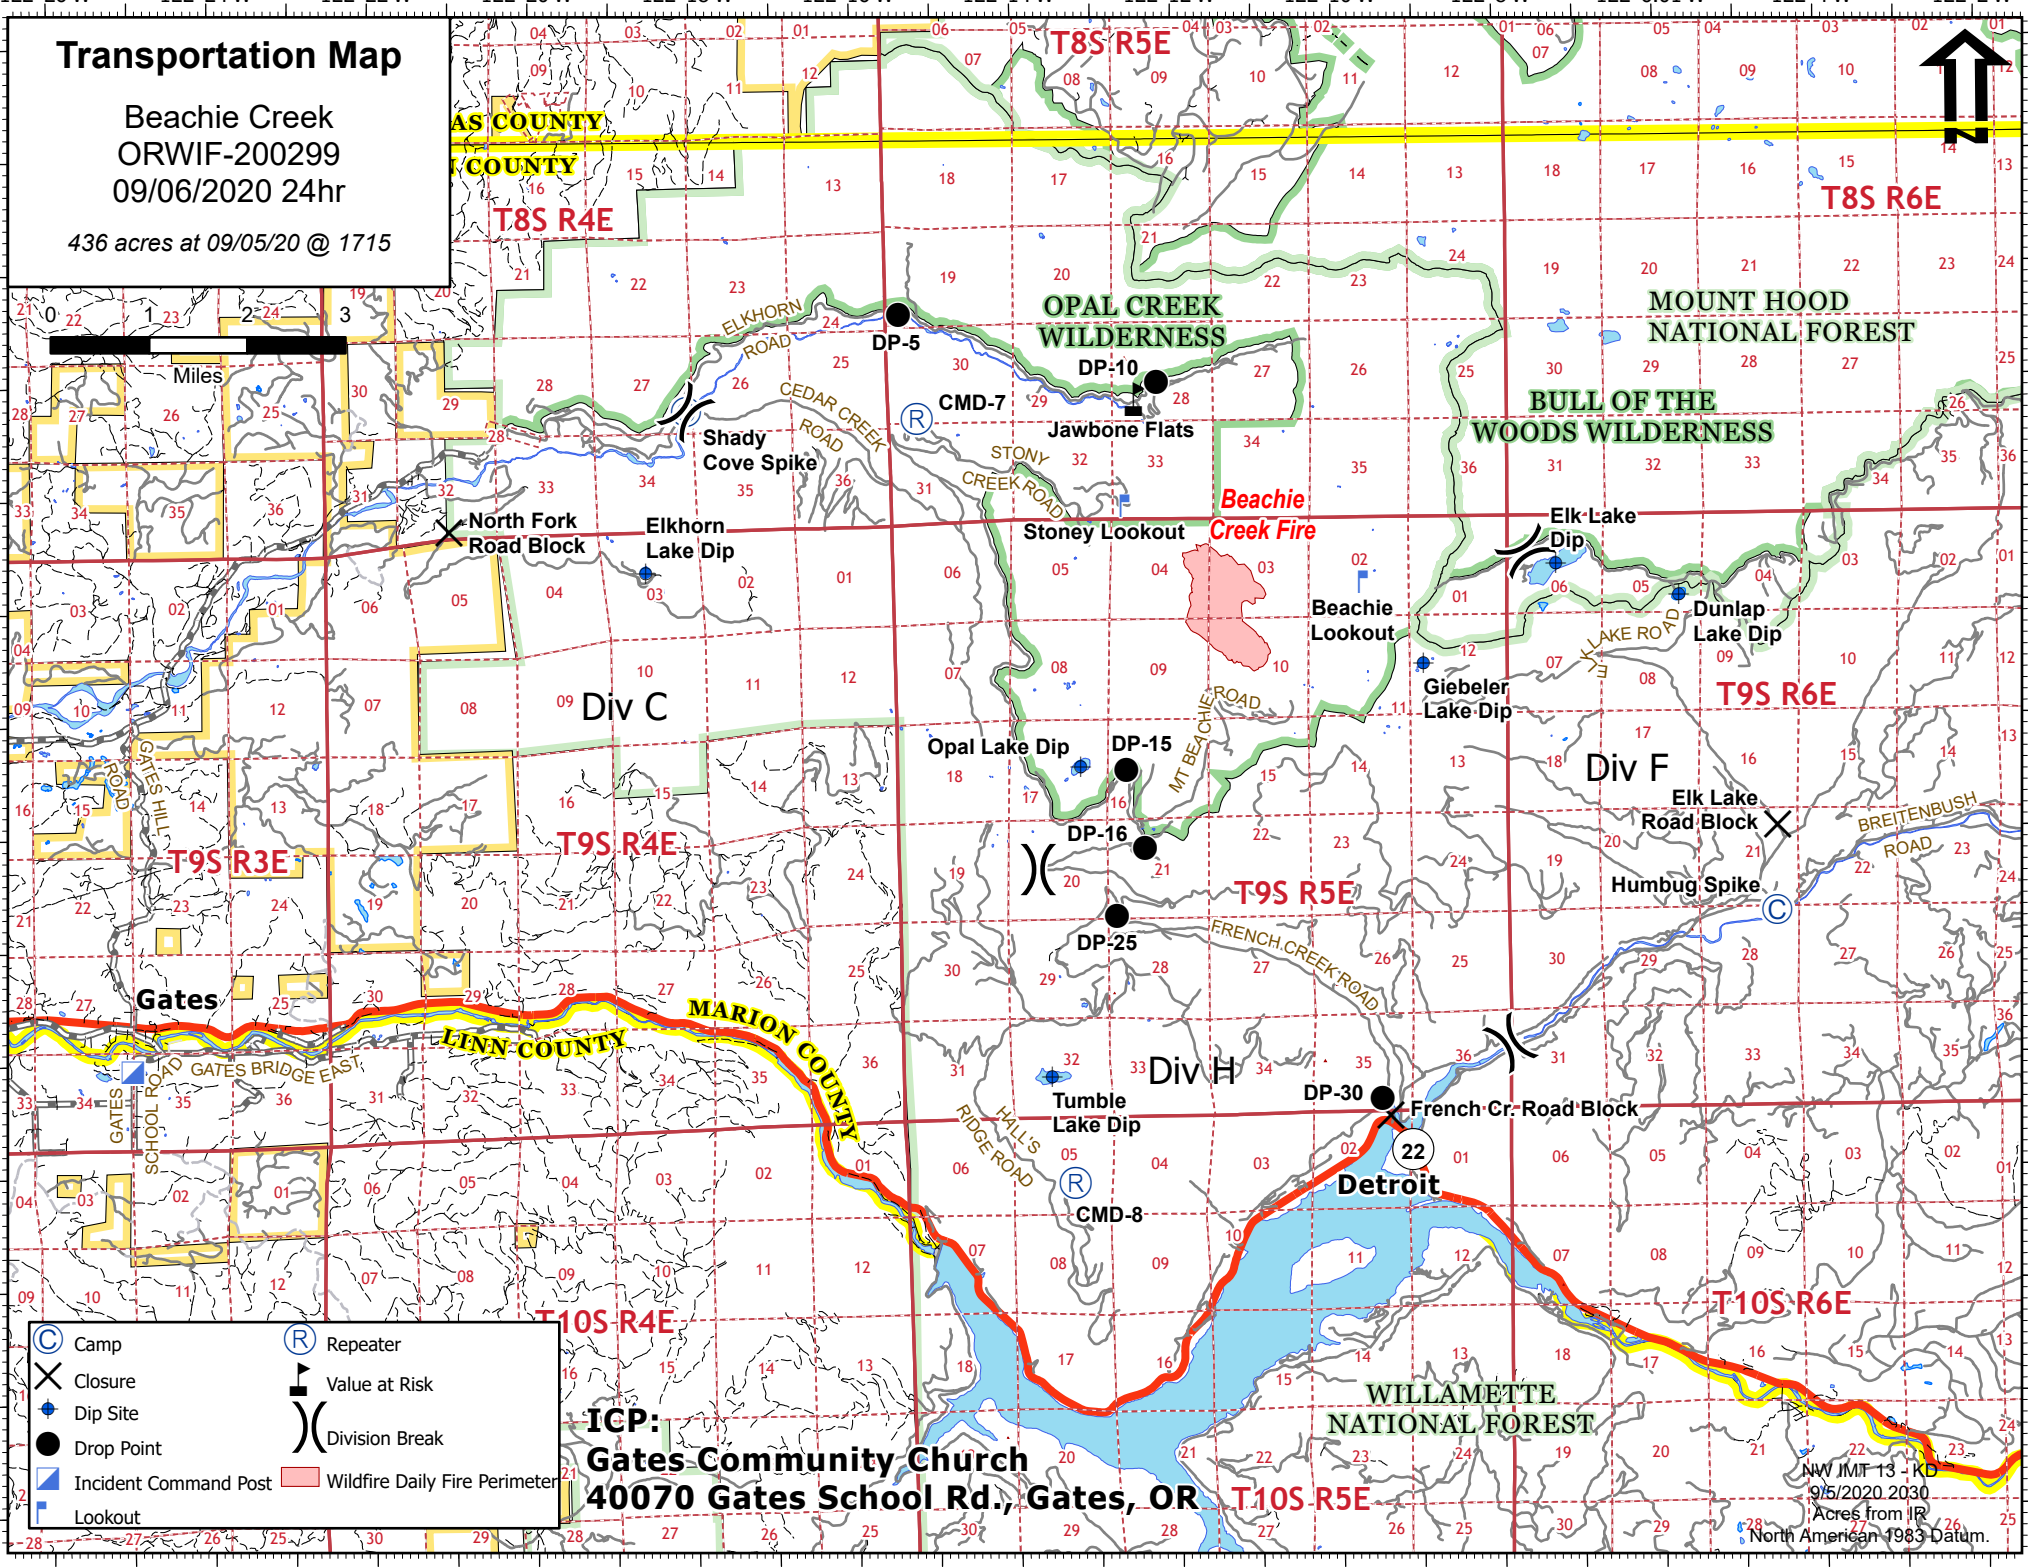

# Transportation Map

Beachie Creek  
ORWIF-200299  
09/06/2020 24hr

436 acres at 09/05/20 @ 1715

ICP:  
Gates Community Church  
40070 Gates School Rd., Gates, OR

NW JMT 13 - KD  
9/5/2020 2030  
Acres from IIR  
North American 1983 Datum.