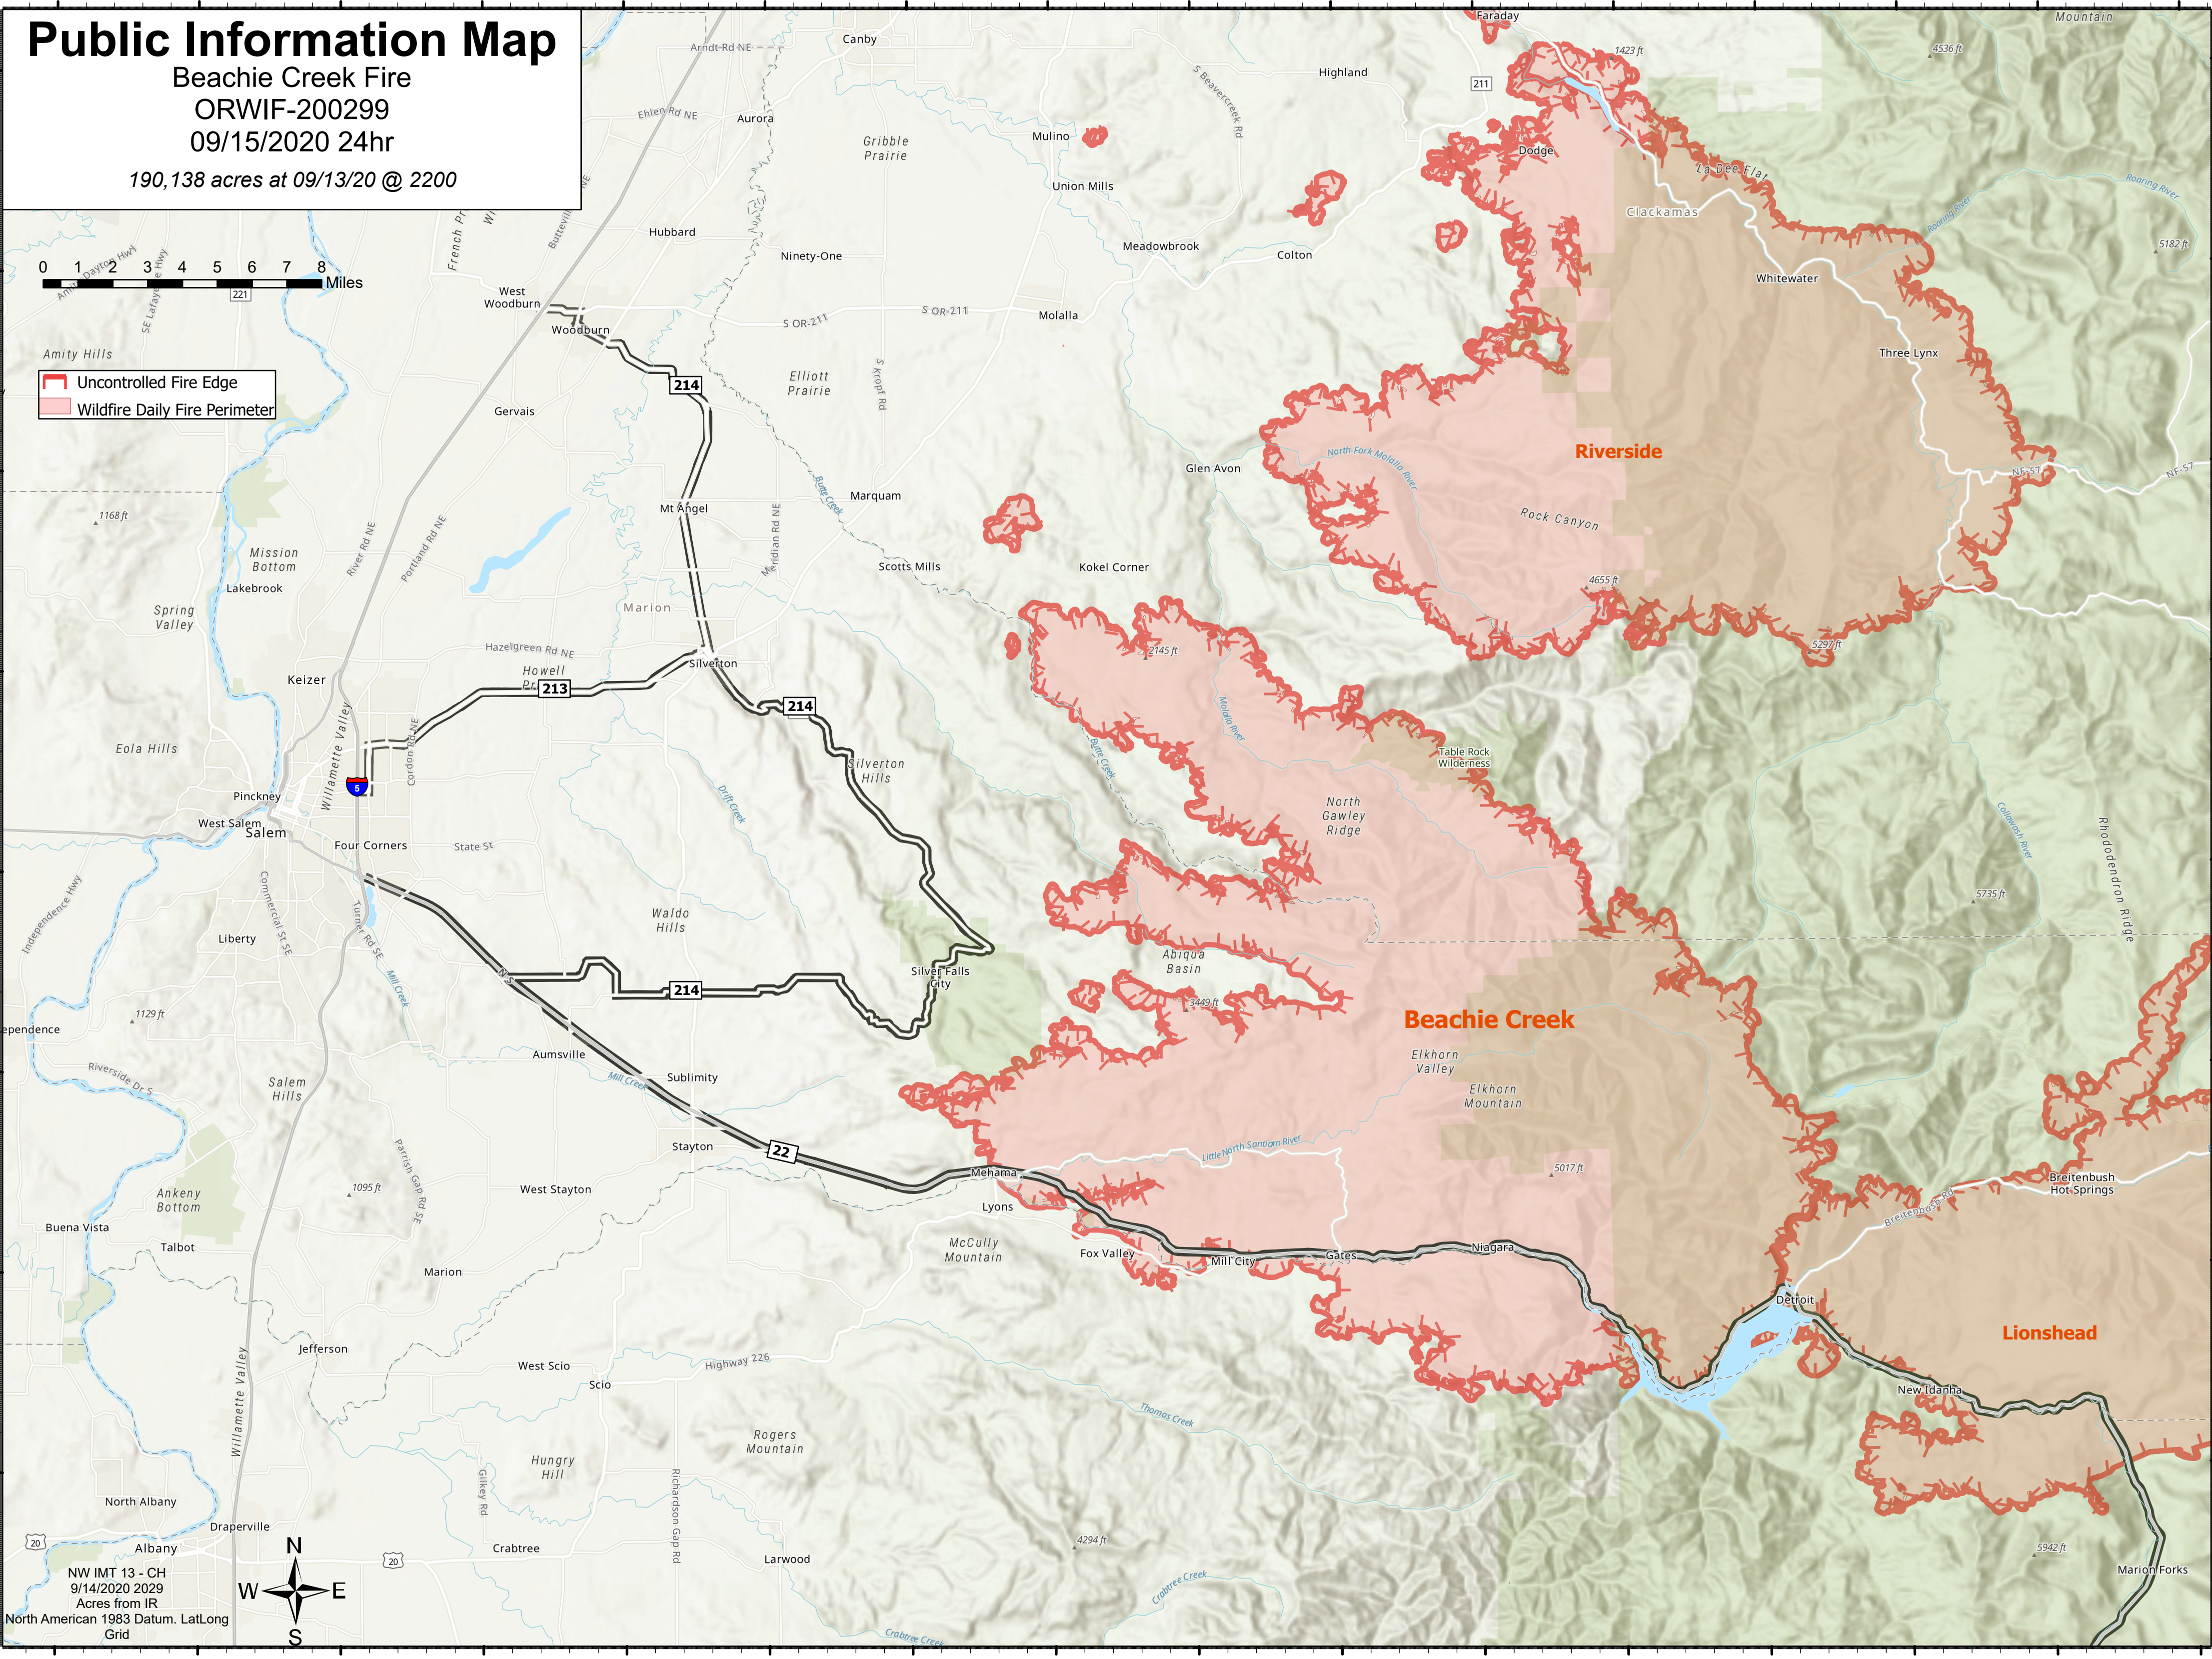

Public Information Map

Beachie Creek Fire

ORWIF-200299

09/15/2020 24hr

190,138 acres at 09/13/20 @ 2200

- Uncontrolled Fire Edge
- Wildfire Daily Fire Perimeter

NW IMT 13 - CH
9/14/2020 2029
Acres from IR
North American 1983 Datum. LatLong
Grid