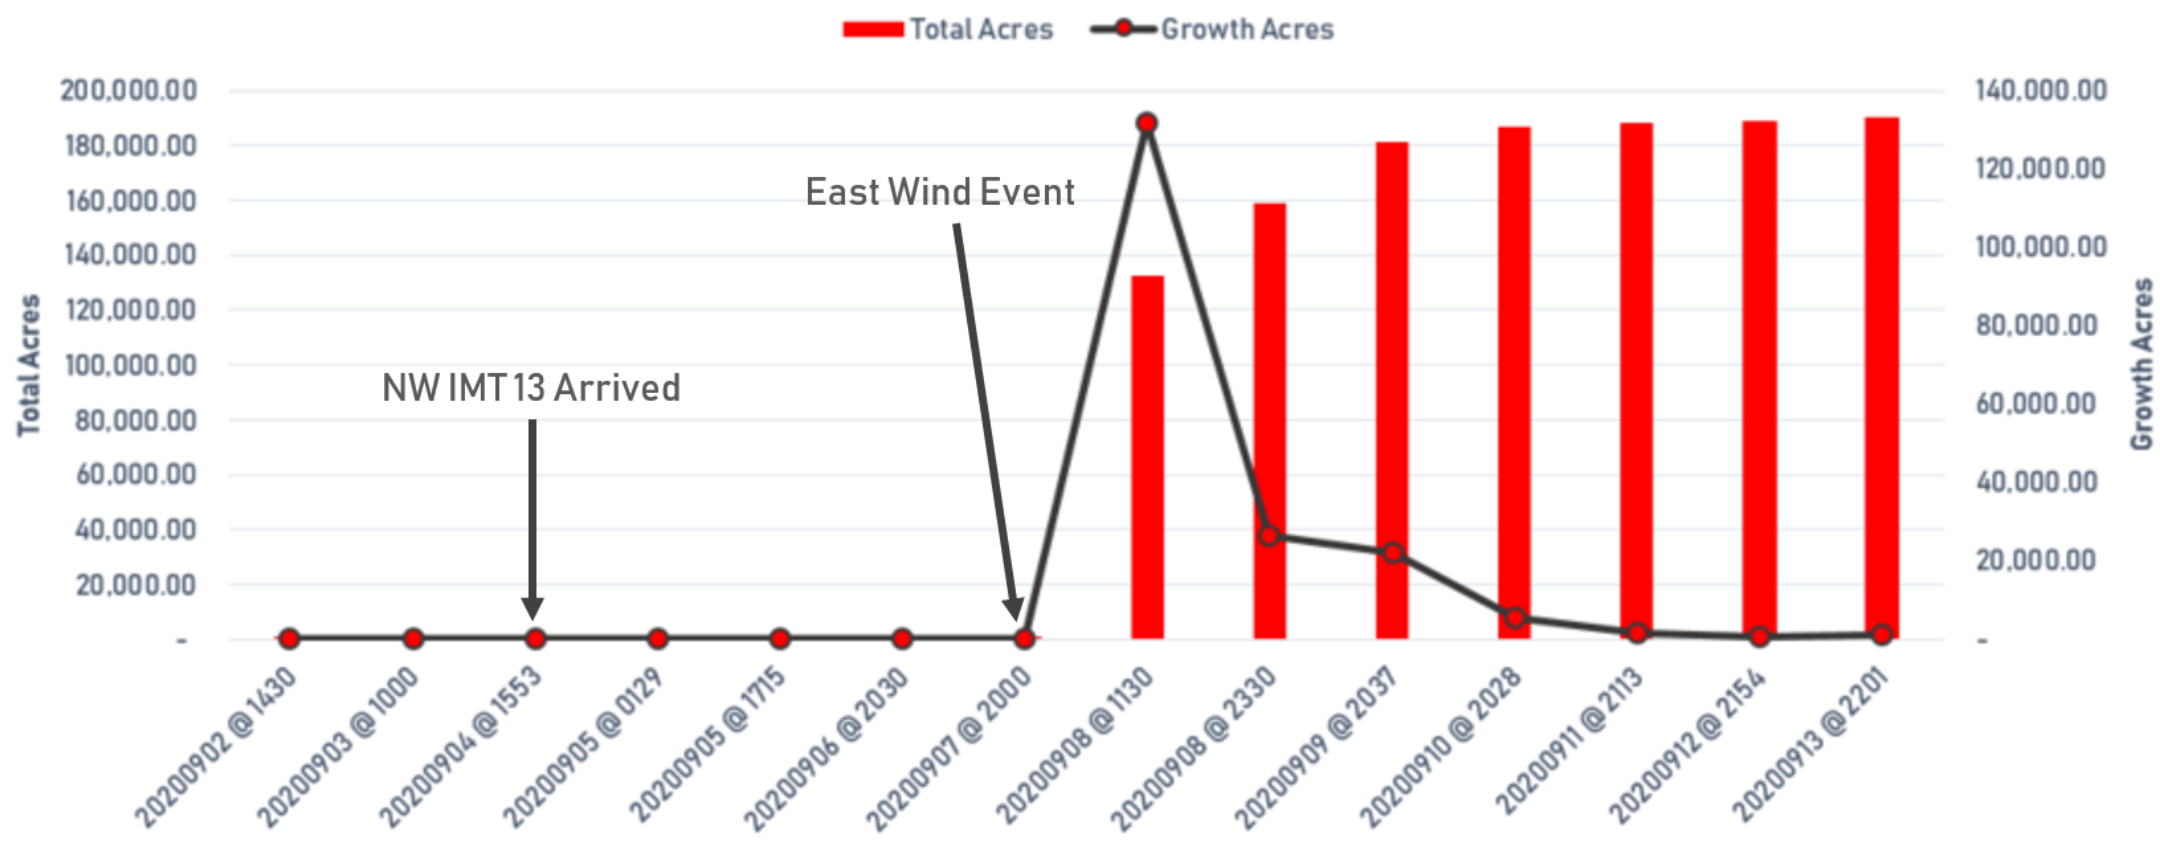

Progression Map

Beachie Creek Fire
ORWIF-200299
09/14/2020 24hr

190,138 acres at 09/13/20 @ 2200

PROG_DATE	ACRES_TOTAL	ACRES_GROWTH
20200902_1430	186.6	+186.6
20200903_1000	271.1	+84.5
20200904_1553	379	+107.9
20200905_0129	408.3	+29.4
20200905_1715	425.5	+17.2
20200906_2030	513.3	+87.7
20200907_2000	775.7	+262.5
20200908_1130	132,506.2	+131,730.5
20200908_2330	158,906.8	+26,400.6
20200909_2037	181,051.7	+22,144.9
20200910_2028	186,700.1	+5,648.4
20200911_2113	188,352.3	+1,652.2
20200912_2154	188,927.3	+575
20200913_2201	190,138.5	+1,211.3