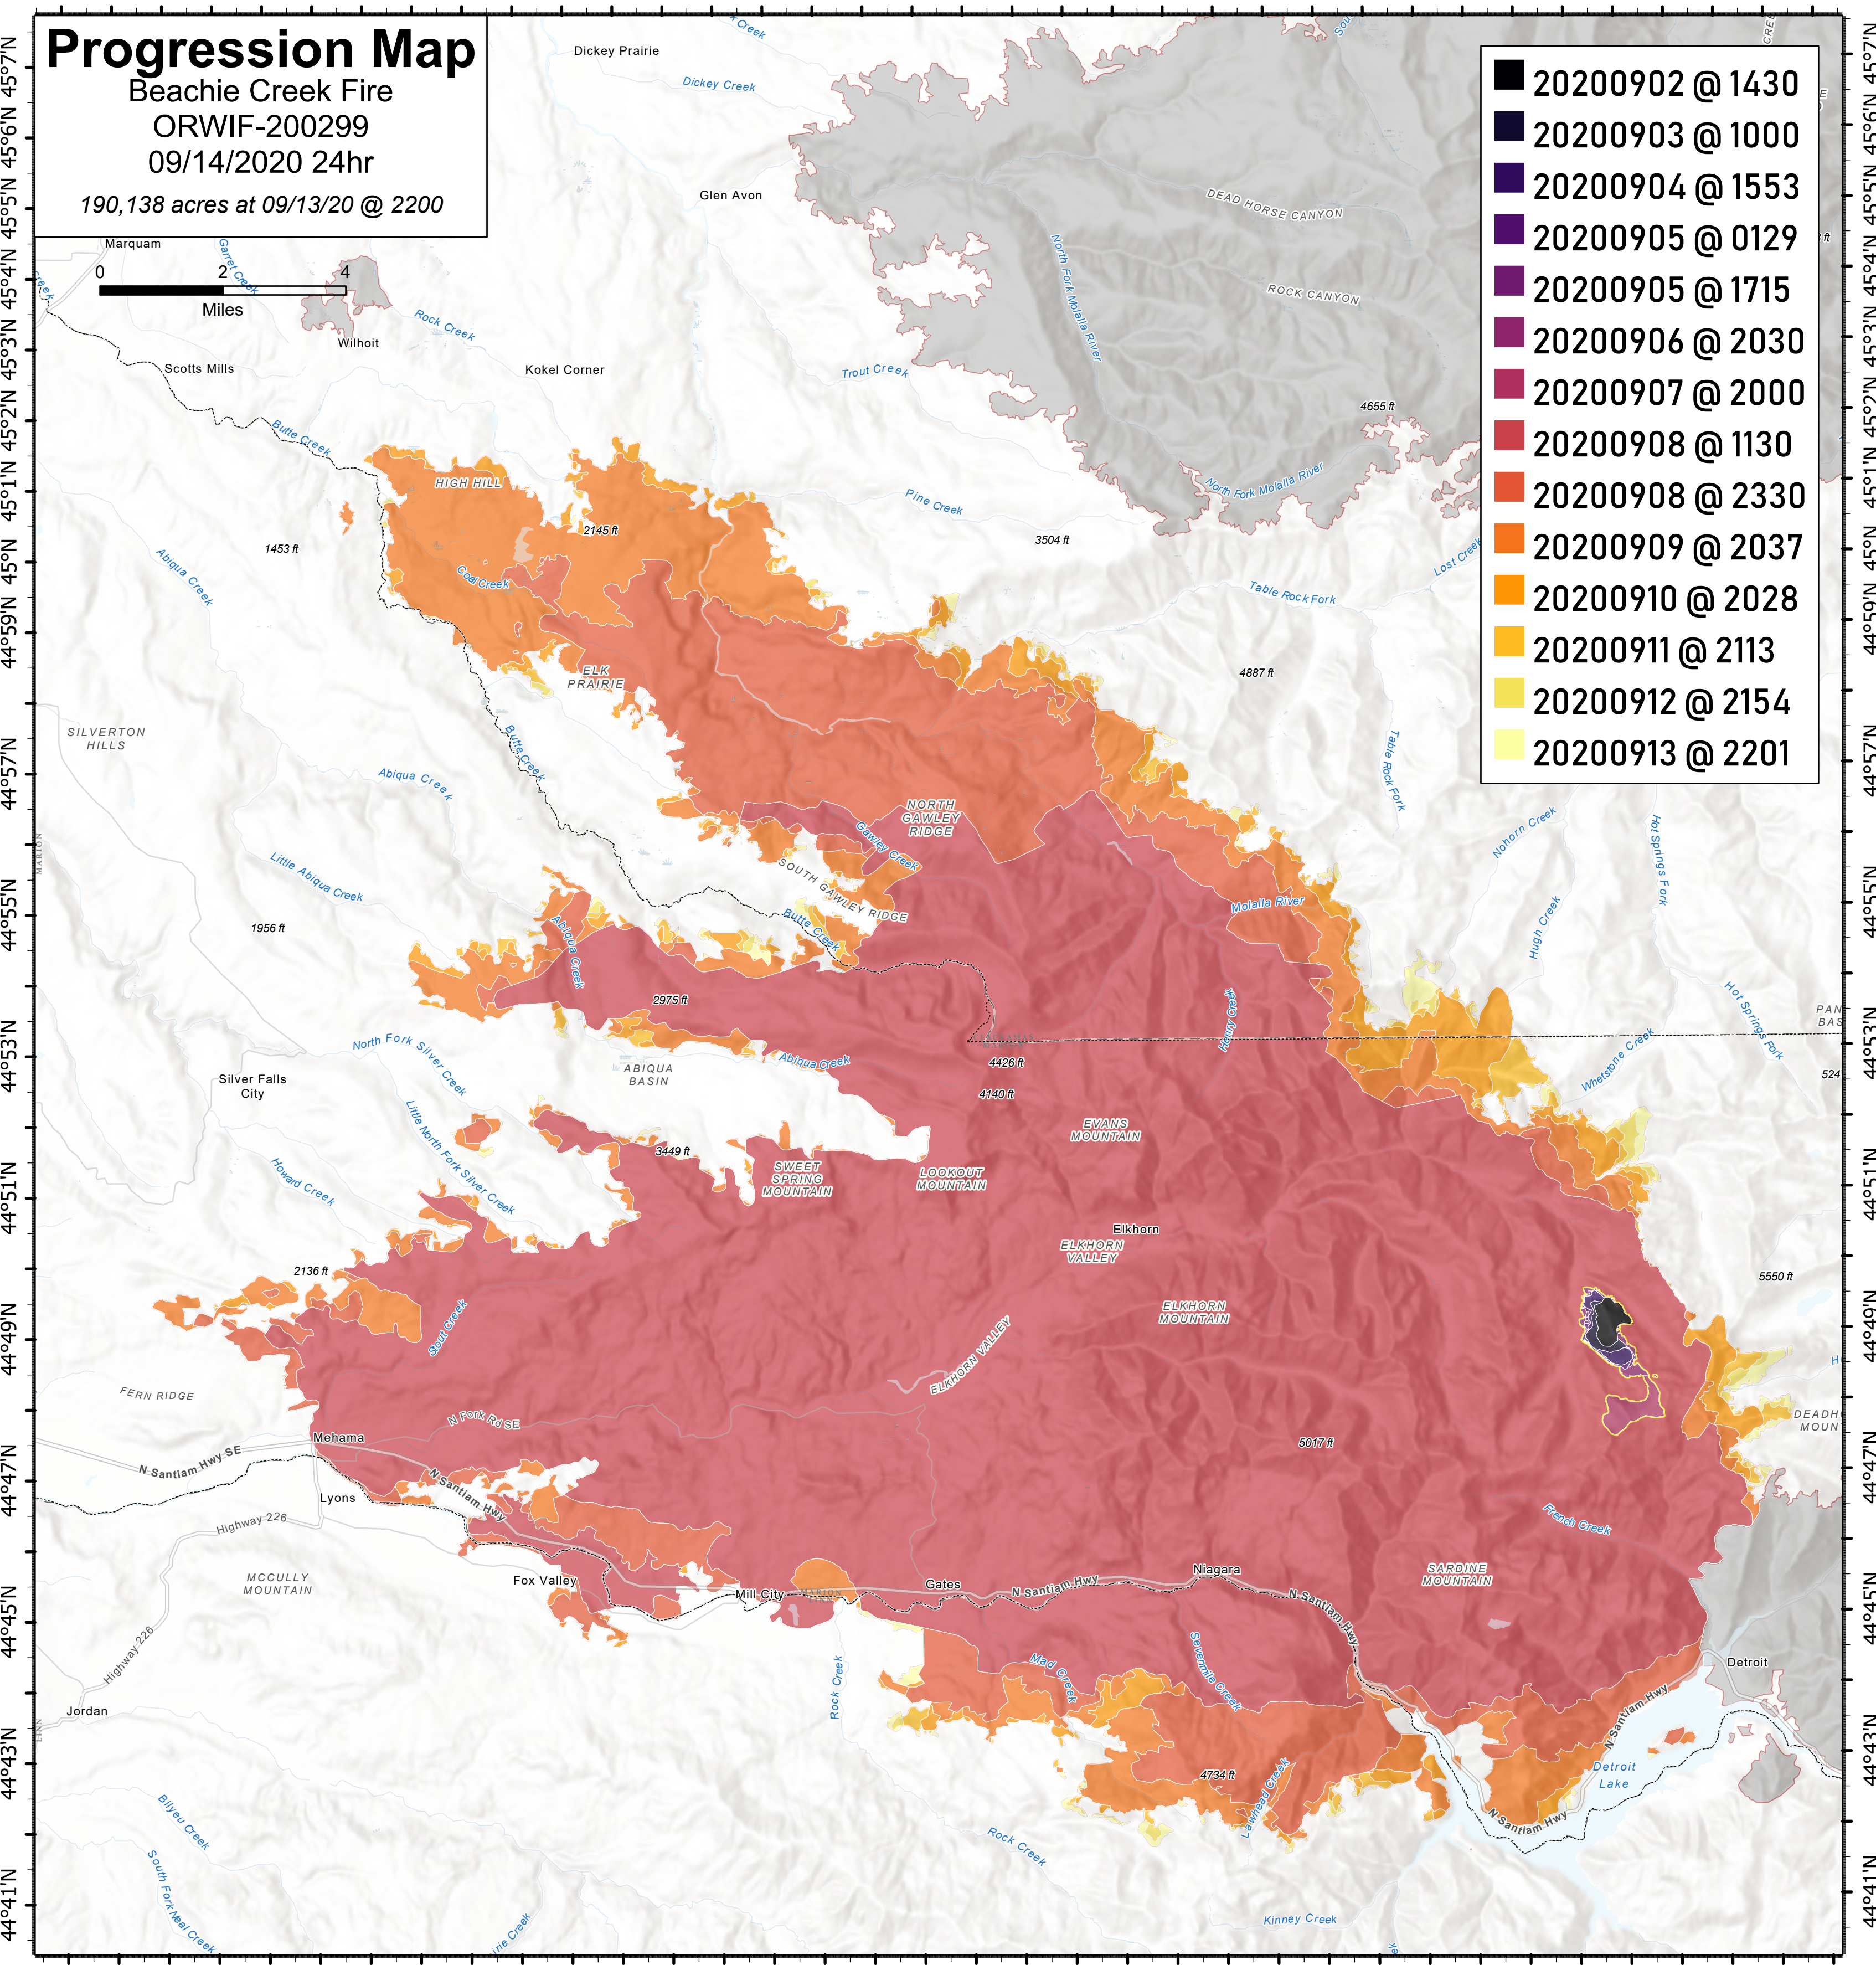

Progression Map

Beachie Creek Fire
ORWIF-200299
09/14/2020 24hr

190,138 acres at 09/13/20 @ 2200

PROG_DATE	ACRES_TOTAL	ACRES_GROWTH
20200902_1430	186.6	+186.6
20200903_1000	271.1	+84.5
20200904_1553	379	+107.9
20200905_0129	408.3	+29.4
20200905_1715	425.5	+17.2
20200906_2030	513.3	+87.7
20200907_2000	775.7	+262.5
20200908_1130	132,506.2	+131,730.5
20200908_2330	158,906.8	+26,400.6
20200909_2037	181,051.7	+22,144.9
20200910_2028	186,700.1	+5,648.4
20200911_2113	188,352.3	+1,652.2
20200912_2154	188,927.3	+575
20200913_2201	190,138.5	+1,211.3