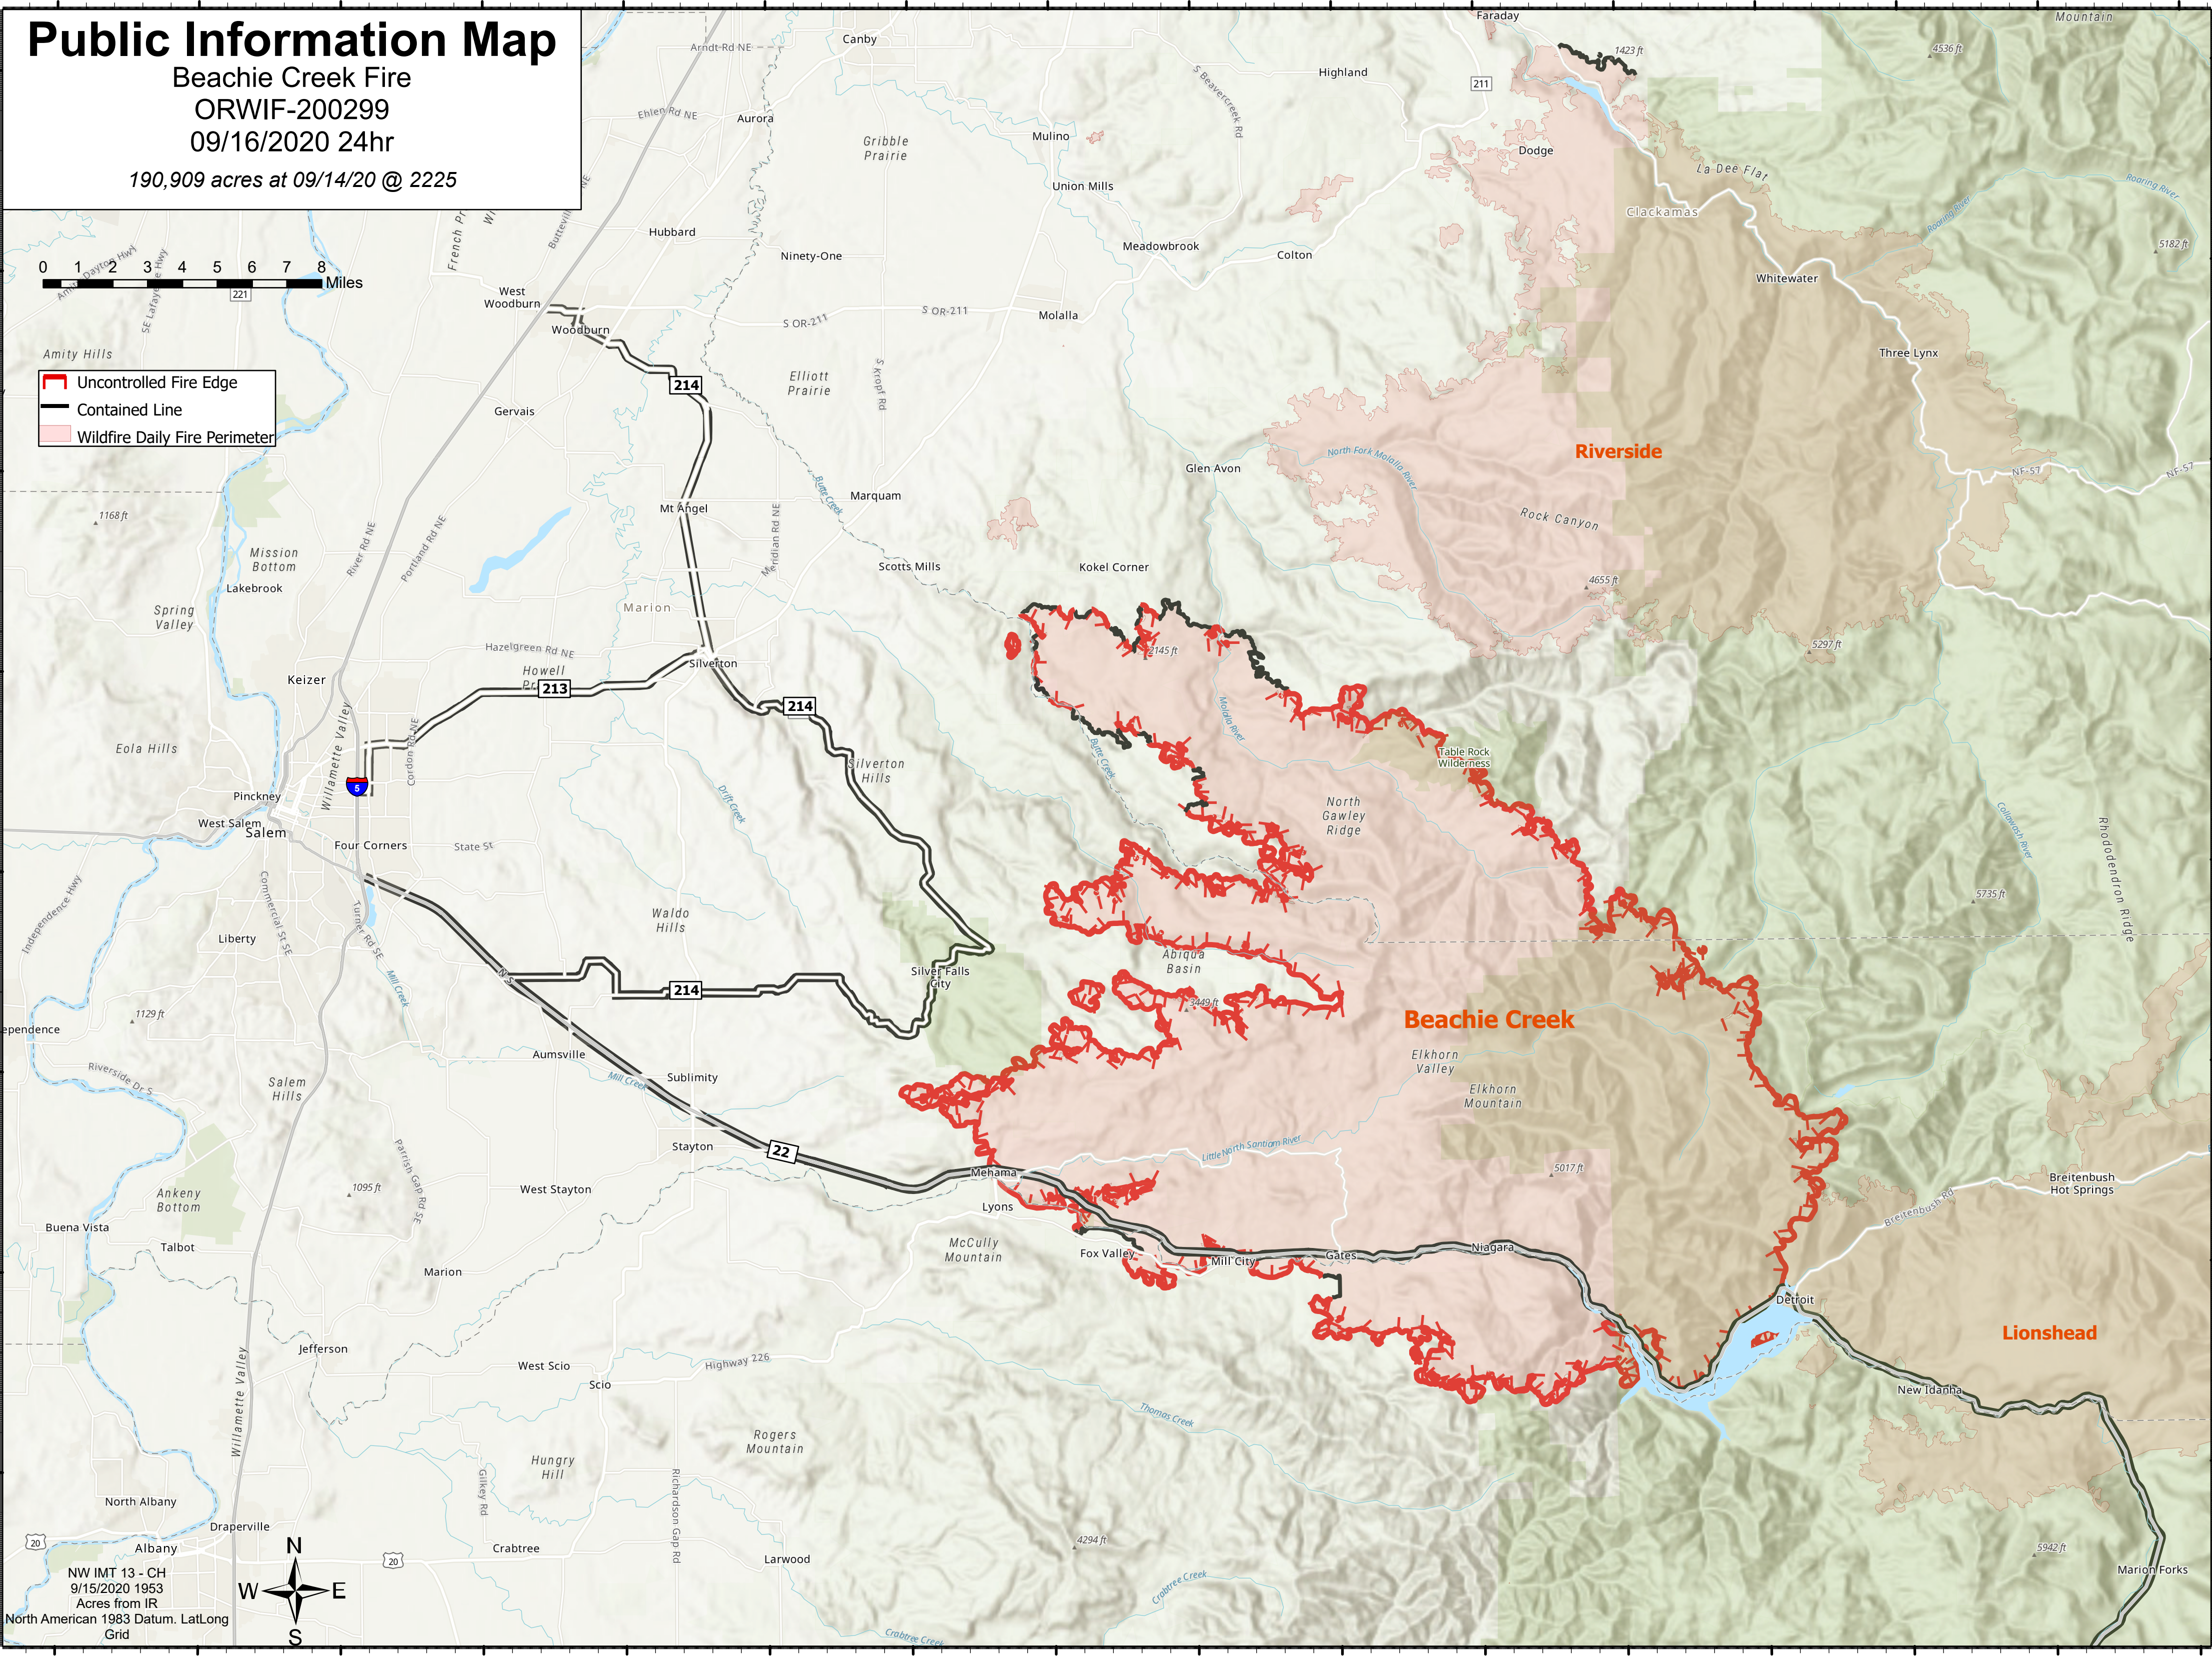

Public Information Map

Beachie Creek Fire

ORWIF-200299

09/16/2020 24hr

190,909 acres at 09/14/20 @ 2225

- Uncontrolled Fire Edge
- Contained Line
- Wildfire Daily Fire Perimeter

NW IMT 13 - CH
9/15/2020 1953
Acres from IR
North American 1983 Datum. LatLong
Grid