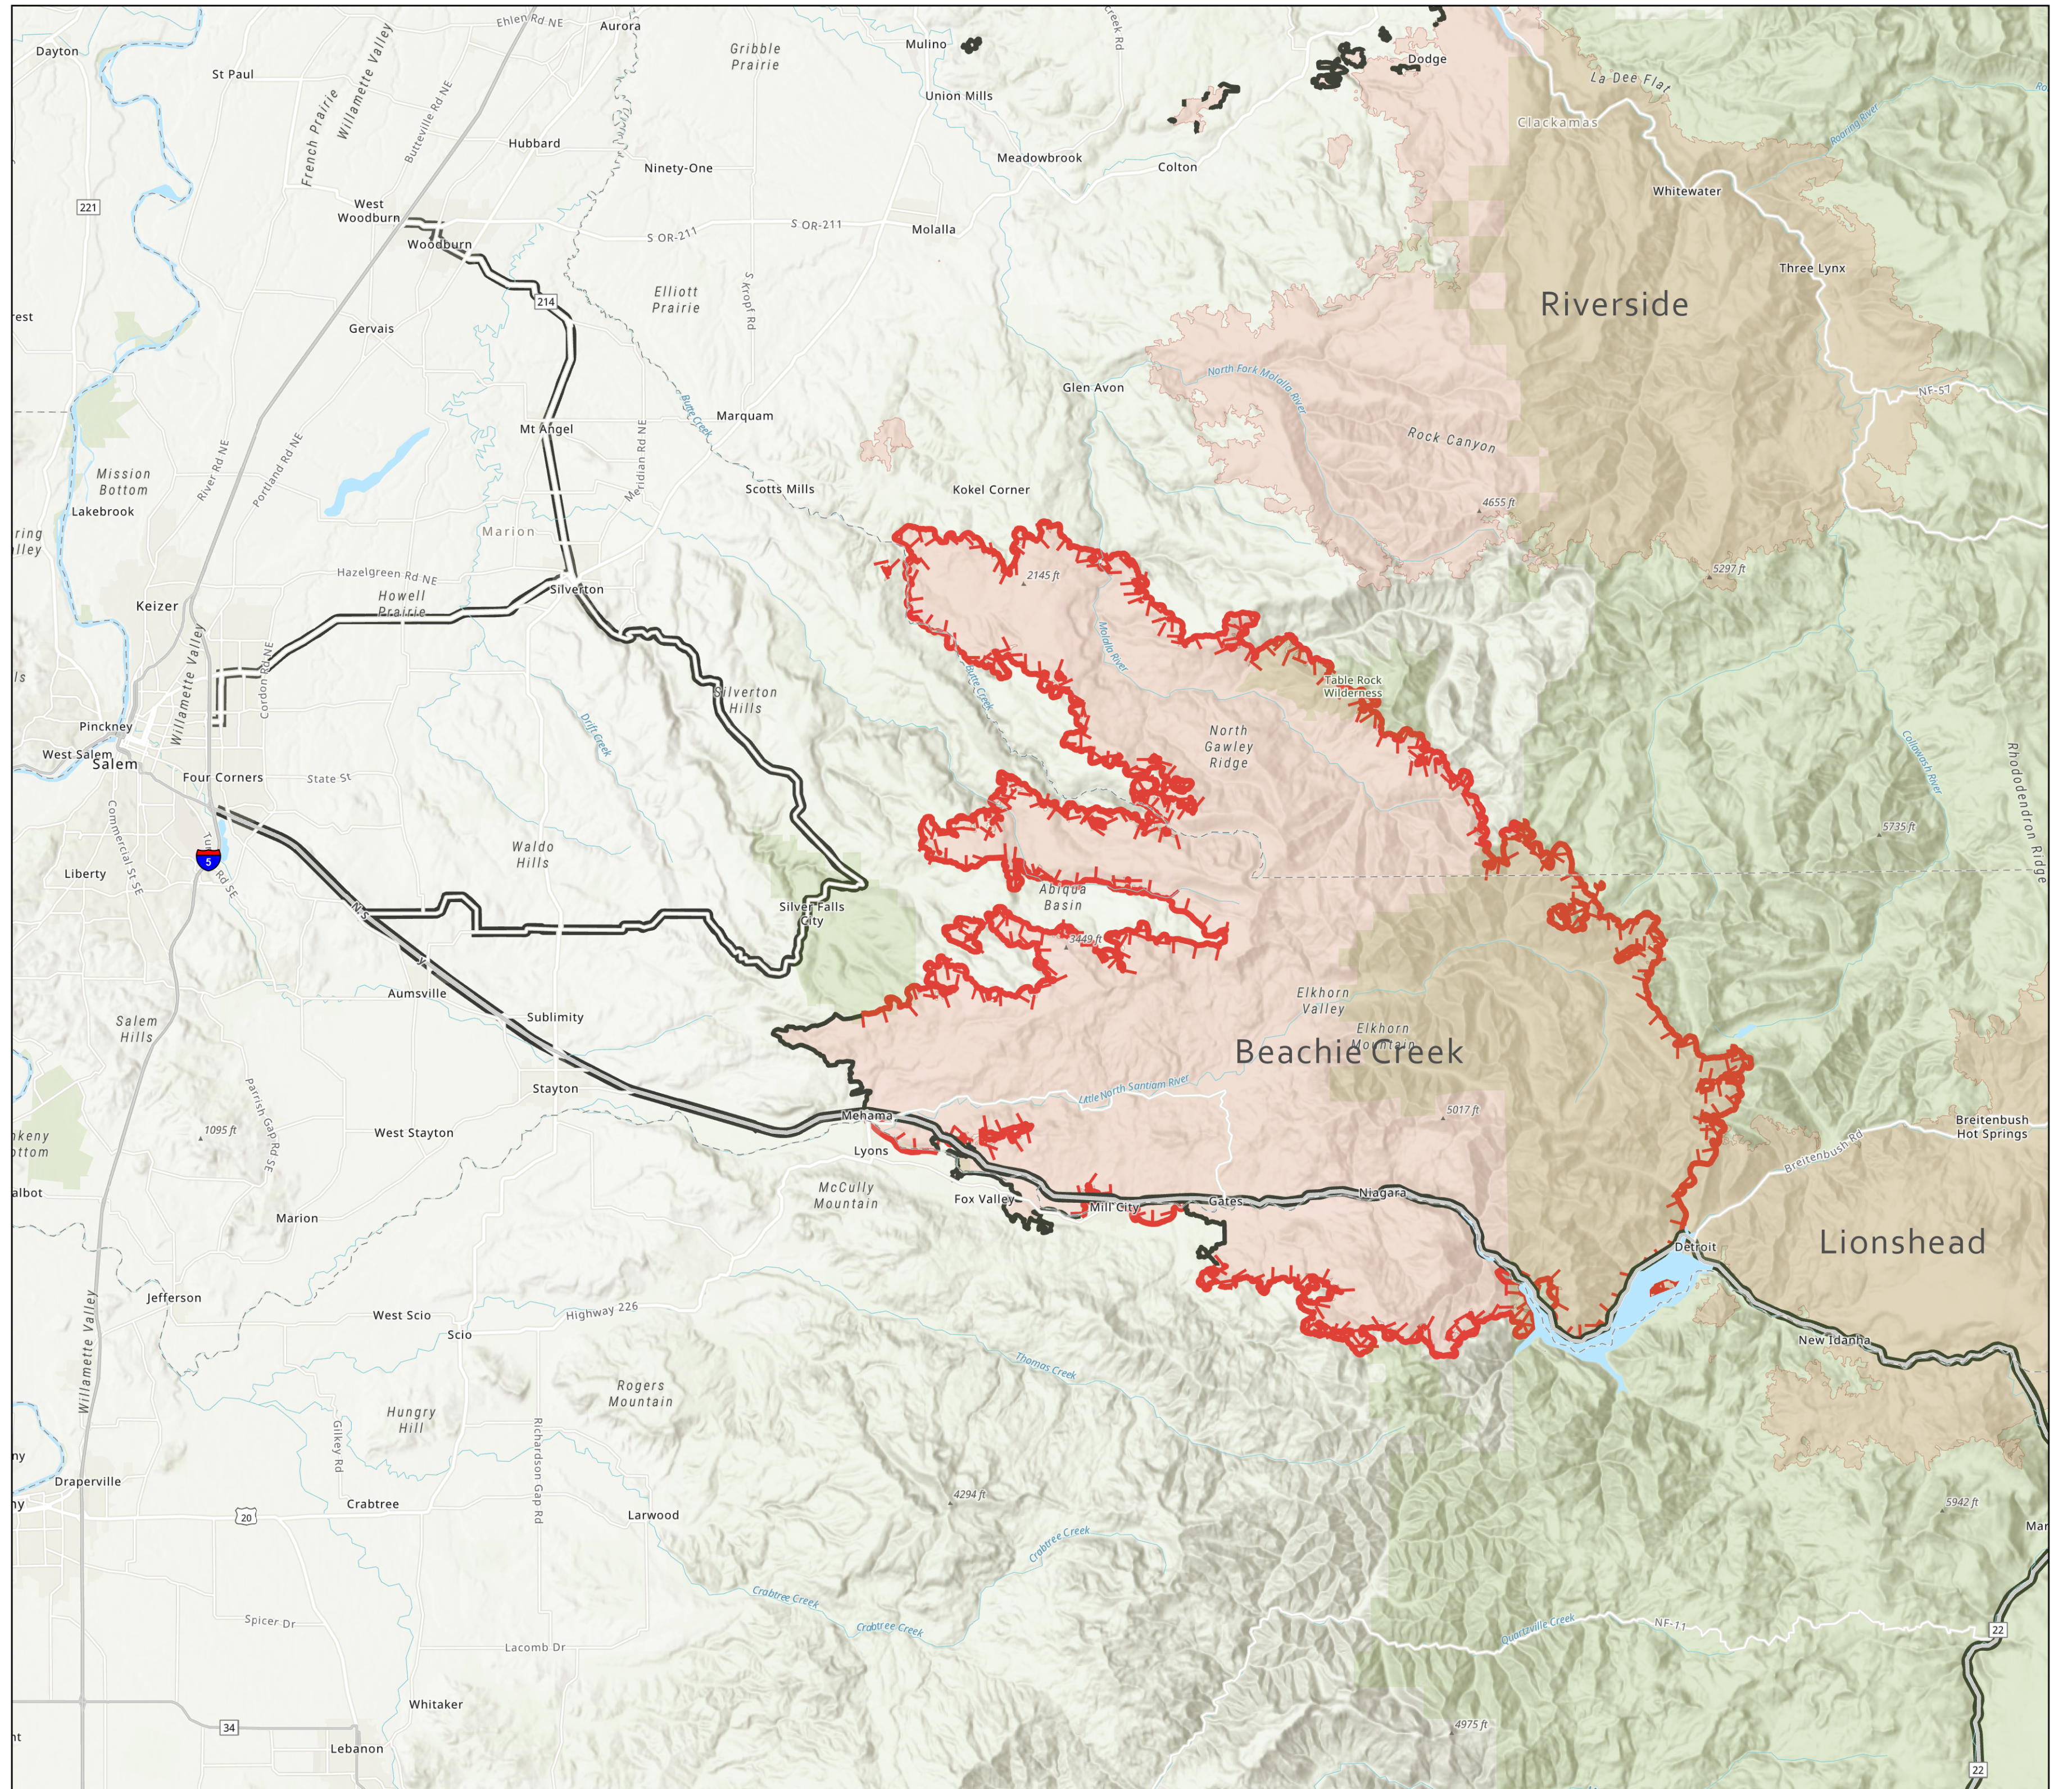

PIO

Beachie Creek
ORWIF-200299
9/19/20

192,531 acres at 8:00PM

-  State Highway
-  Uncontrolled Fire Edge
-  Contained Line
-  Wildfire Daily Fire Perimeter

1:190,000 - SW IMT 2 - DT - 9/18/2020 2115
Acres from IR
North American 1983 Datum, LatLong Grid