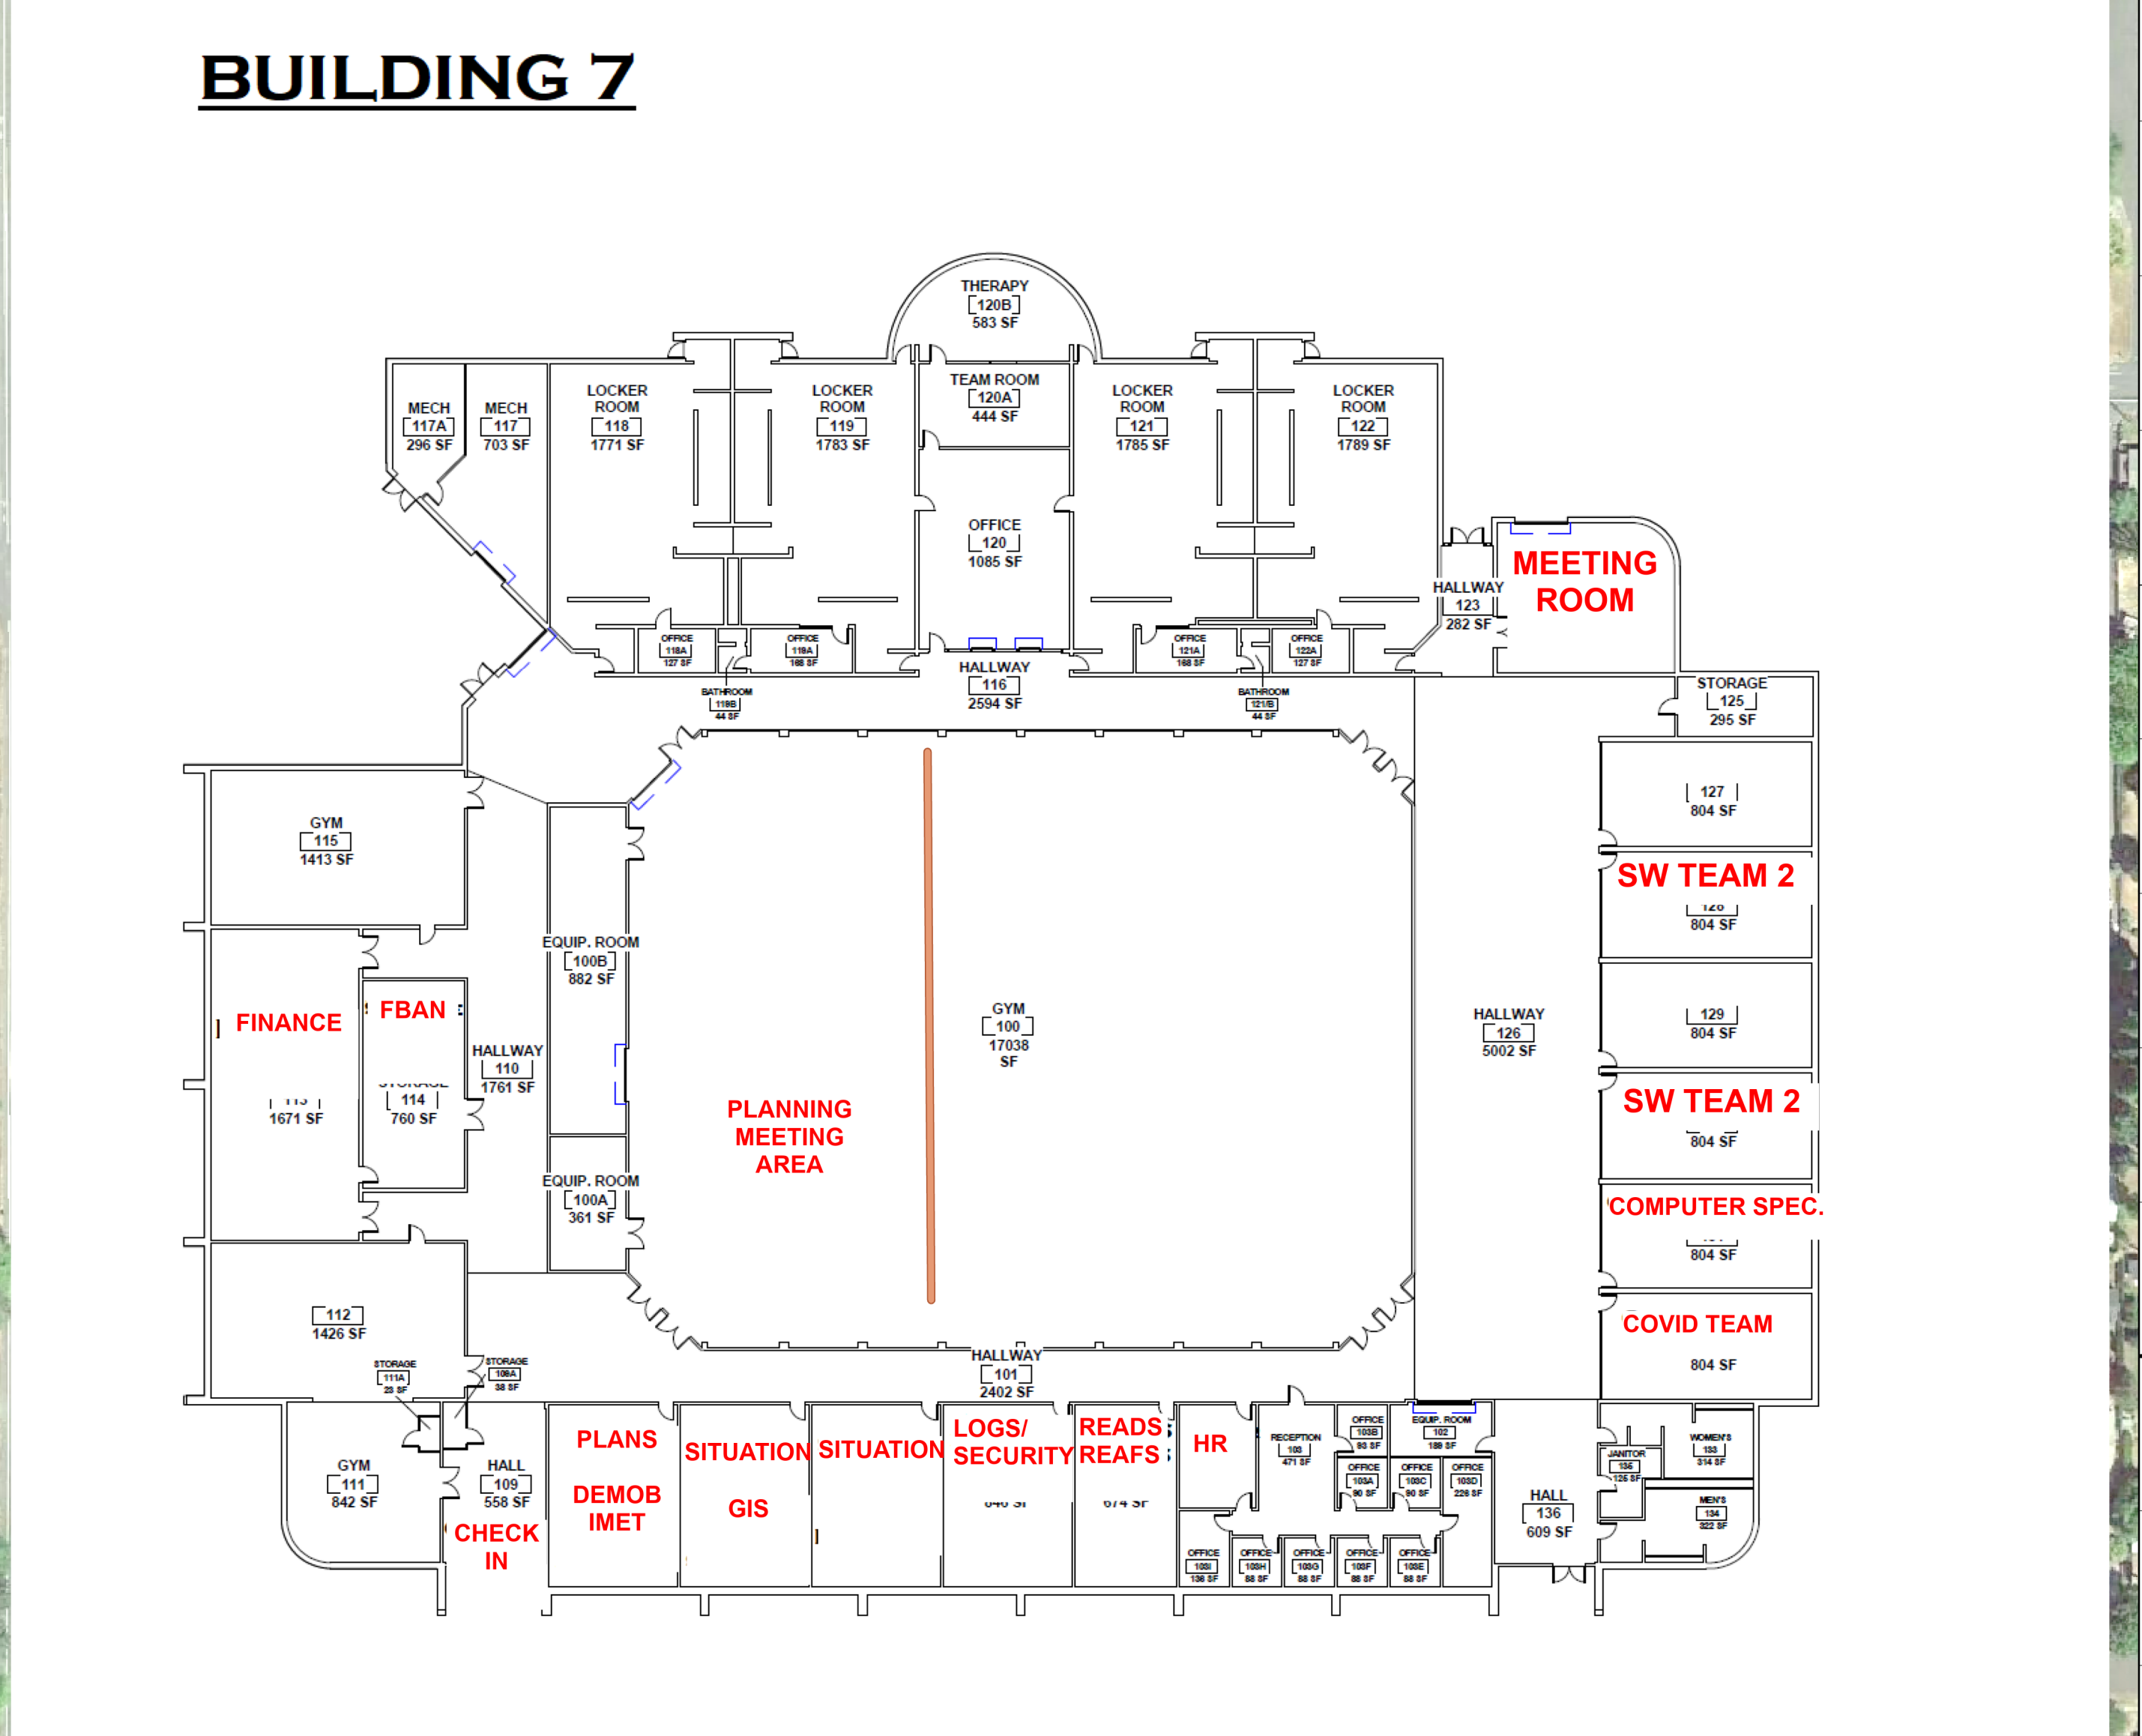

Beachie Creek ICP

Beachie Creek
ORWIF-200299

9/22/20

192,775 acres at 09/21/20 @ 1800

BUILDING 5

- INCIDENT COMMAND
 - LIAISON
 - OPERATIONS
 - RESOURCES
 - ORDERING
- LAW ENFORCEMENT
- JOINT OPERATIONS
- FIRE INFORMATION
 - PIO
 - CALL CENTER
 - AGENCY ADMINISTRATORS
 - LOFR

BUILDING 7

- FINANCE
- CHECK IN
 - FBAN
 - PLANS
- SITUATION
 - GIS
- LOGISTICS
- SECURITY
- READS/REAFS
 - HR
- COVID TEAM
 - IMET
 - DEMOB
 - IT

0 150 300 600 Feet