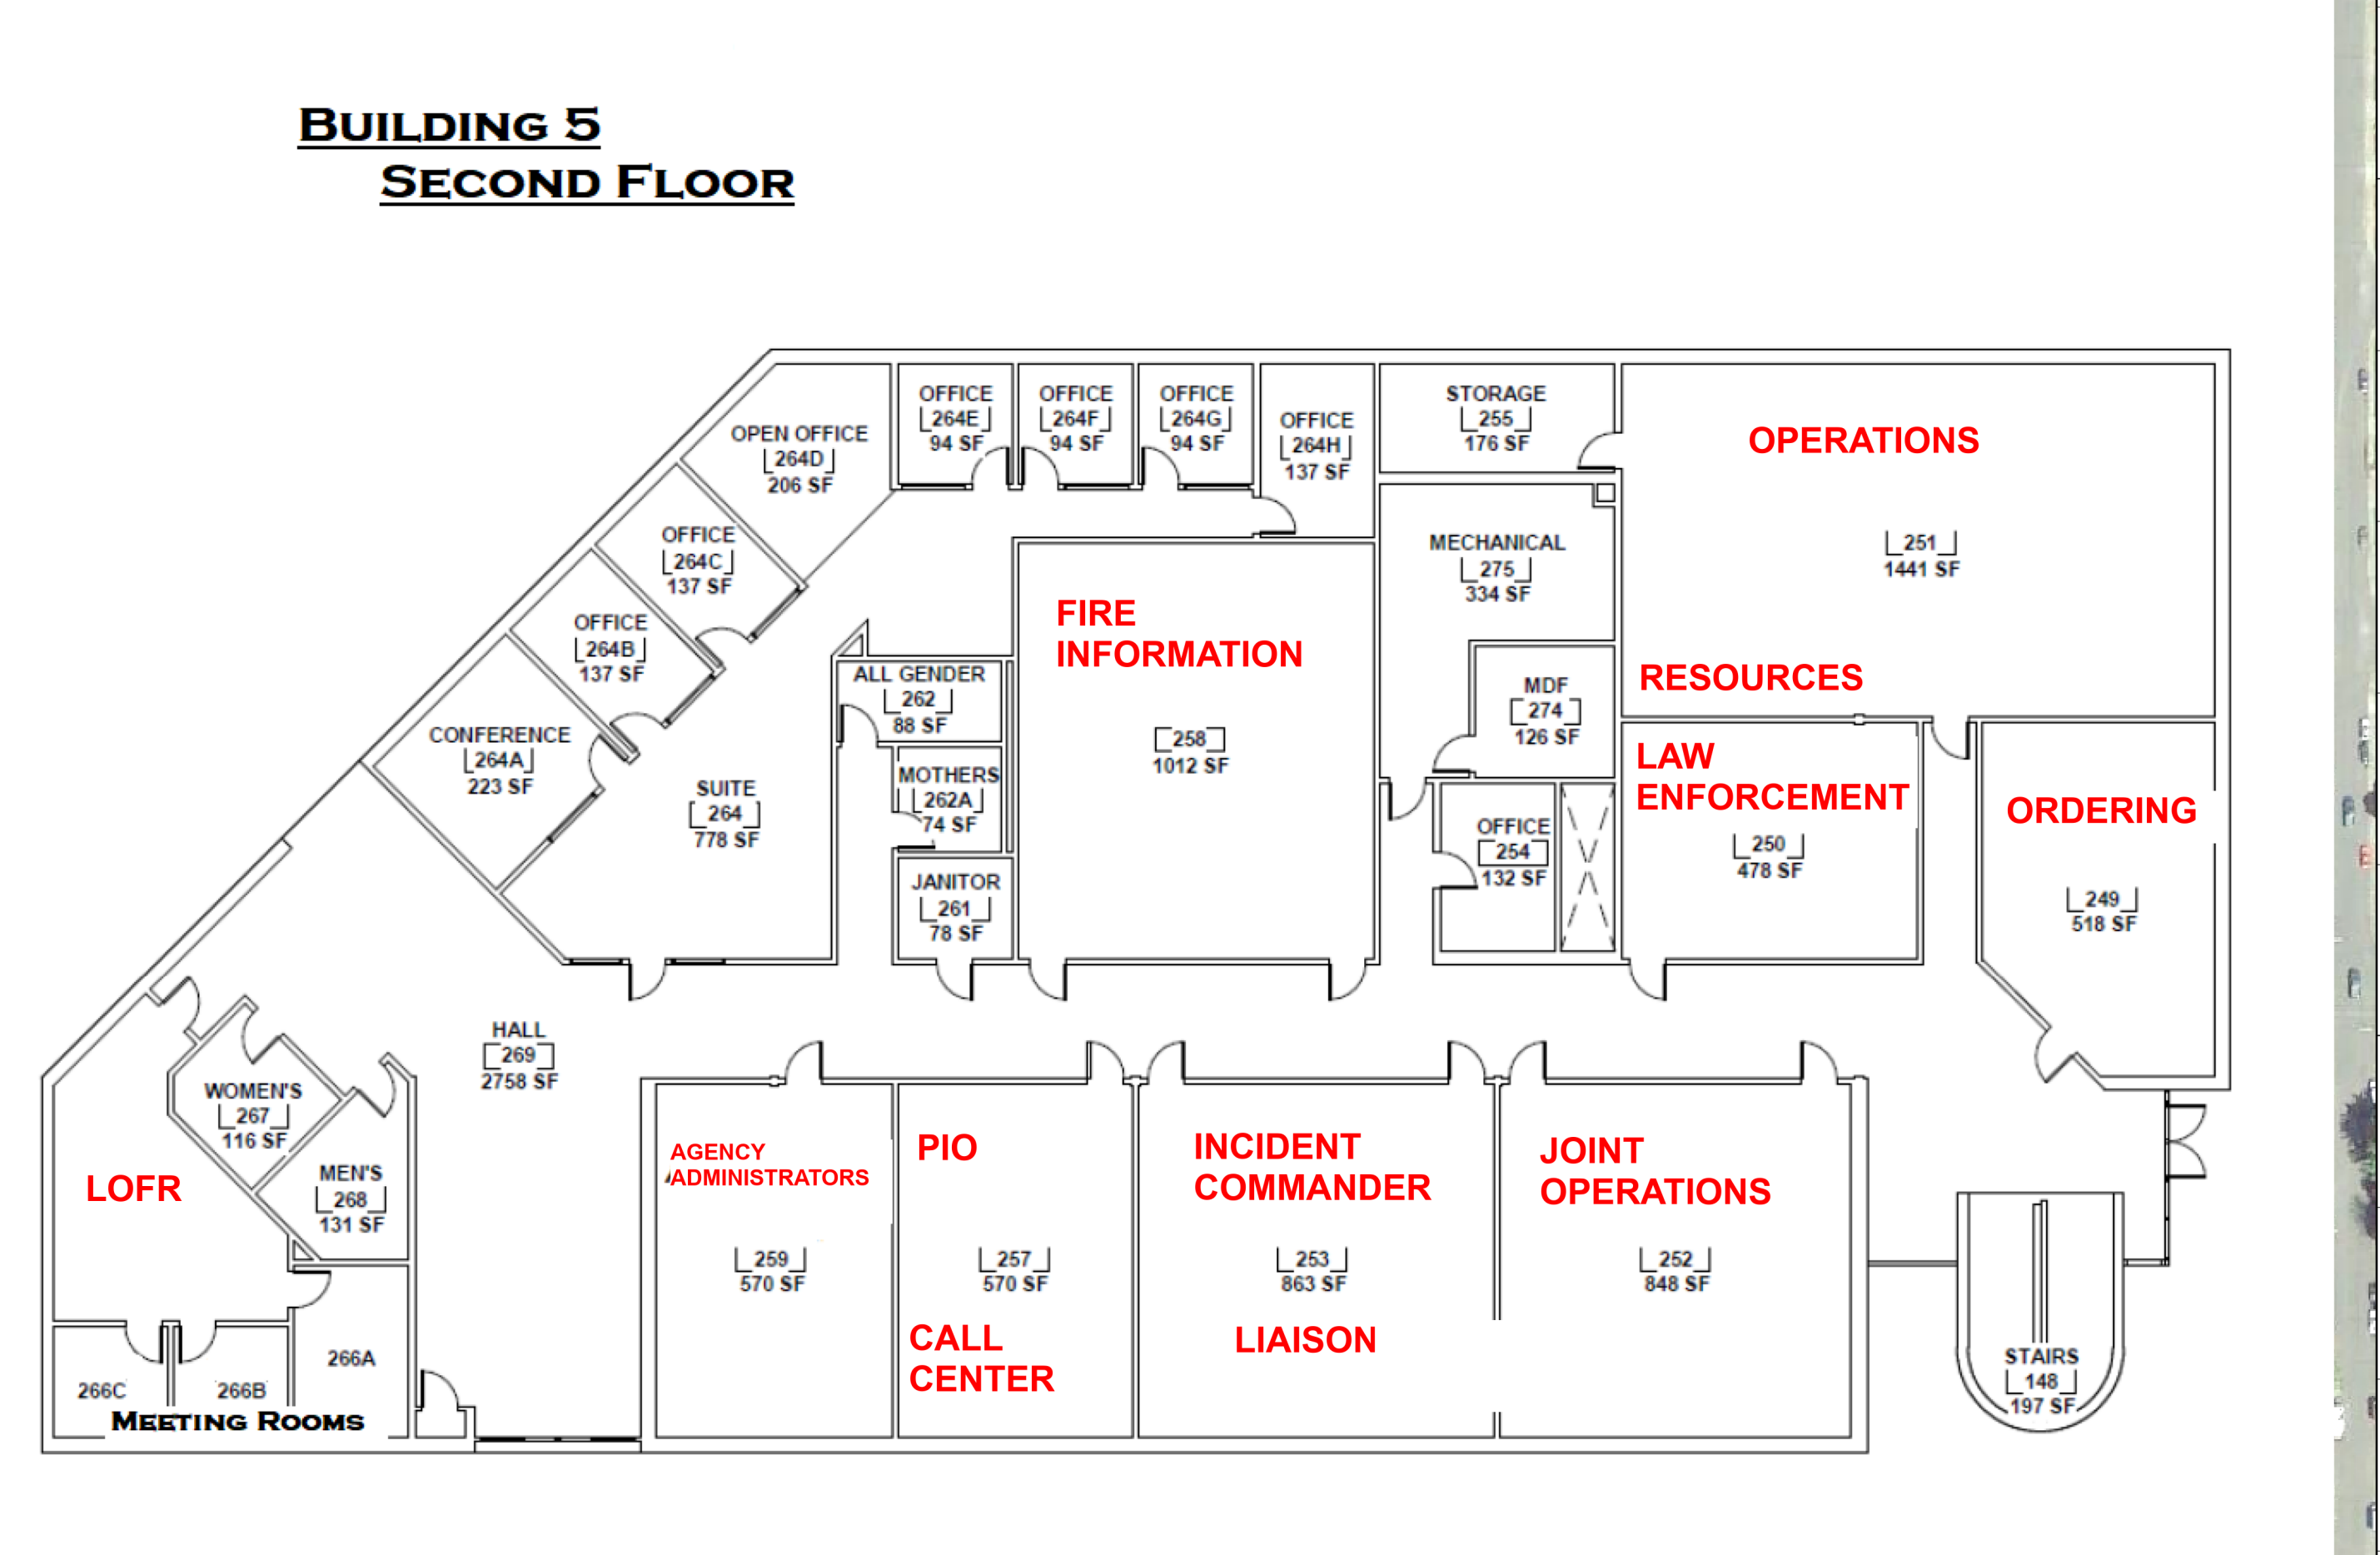

Beachie Creek ICP

Beachie Creek
ORWIF-200299

9/22/20

192,775 acres at 09/21/20 @ 1800

BUILDING 5

- INCIDENT COMMAND
 - LIAISON
 - OPERATIONS
 - RESOURCES
 - ORDERING
- LAW ENFORCEMENT
- JOINT OPERATIONS
- FIRE INFORMATION
 - PIO
 - CALL CENTER
 - AGENCY ADMINISTRATORS
 - LOFR

BUILDING 7

- FINANCE
- CHECK IN
 - FBAN
 - PLANS
- SITUATION
 - GIS
- LOGISTICS
- SECURITY
- READS/REAFS
 - HR
- COVID TEAM
 - IMET
 - DEMOB
 - IT

0 150 300 600 Feet