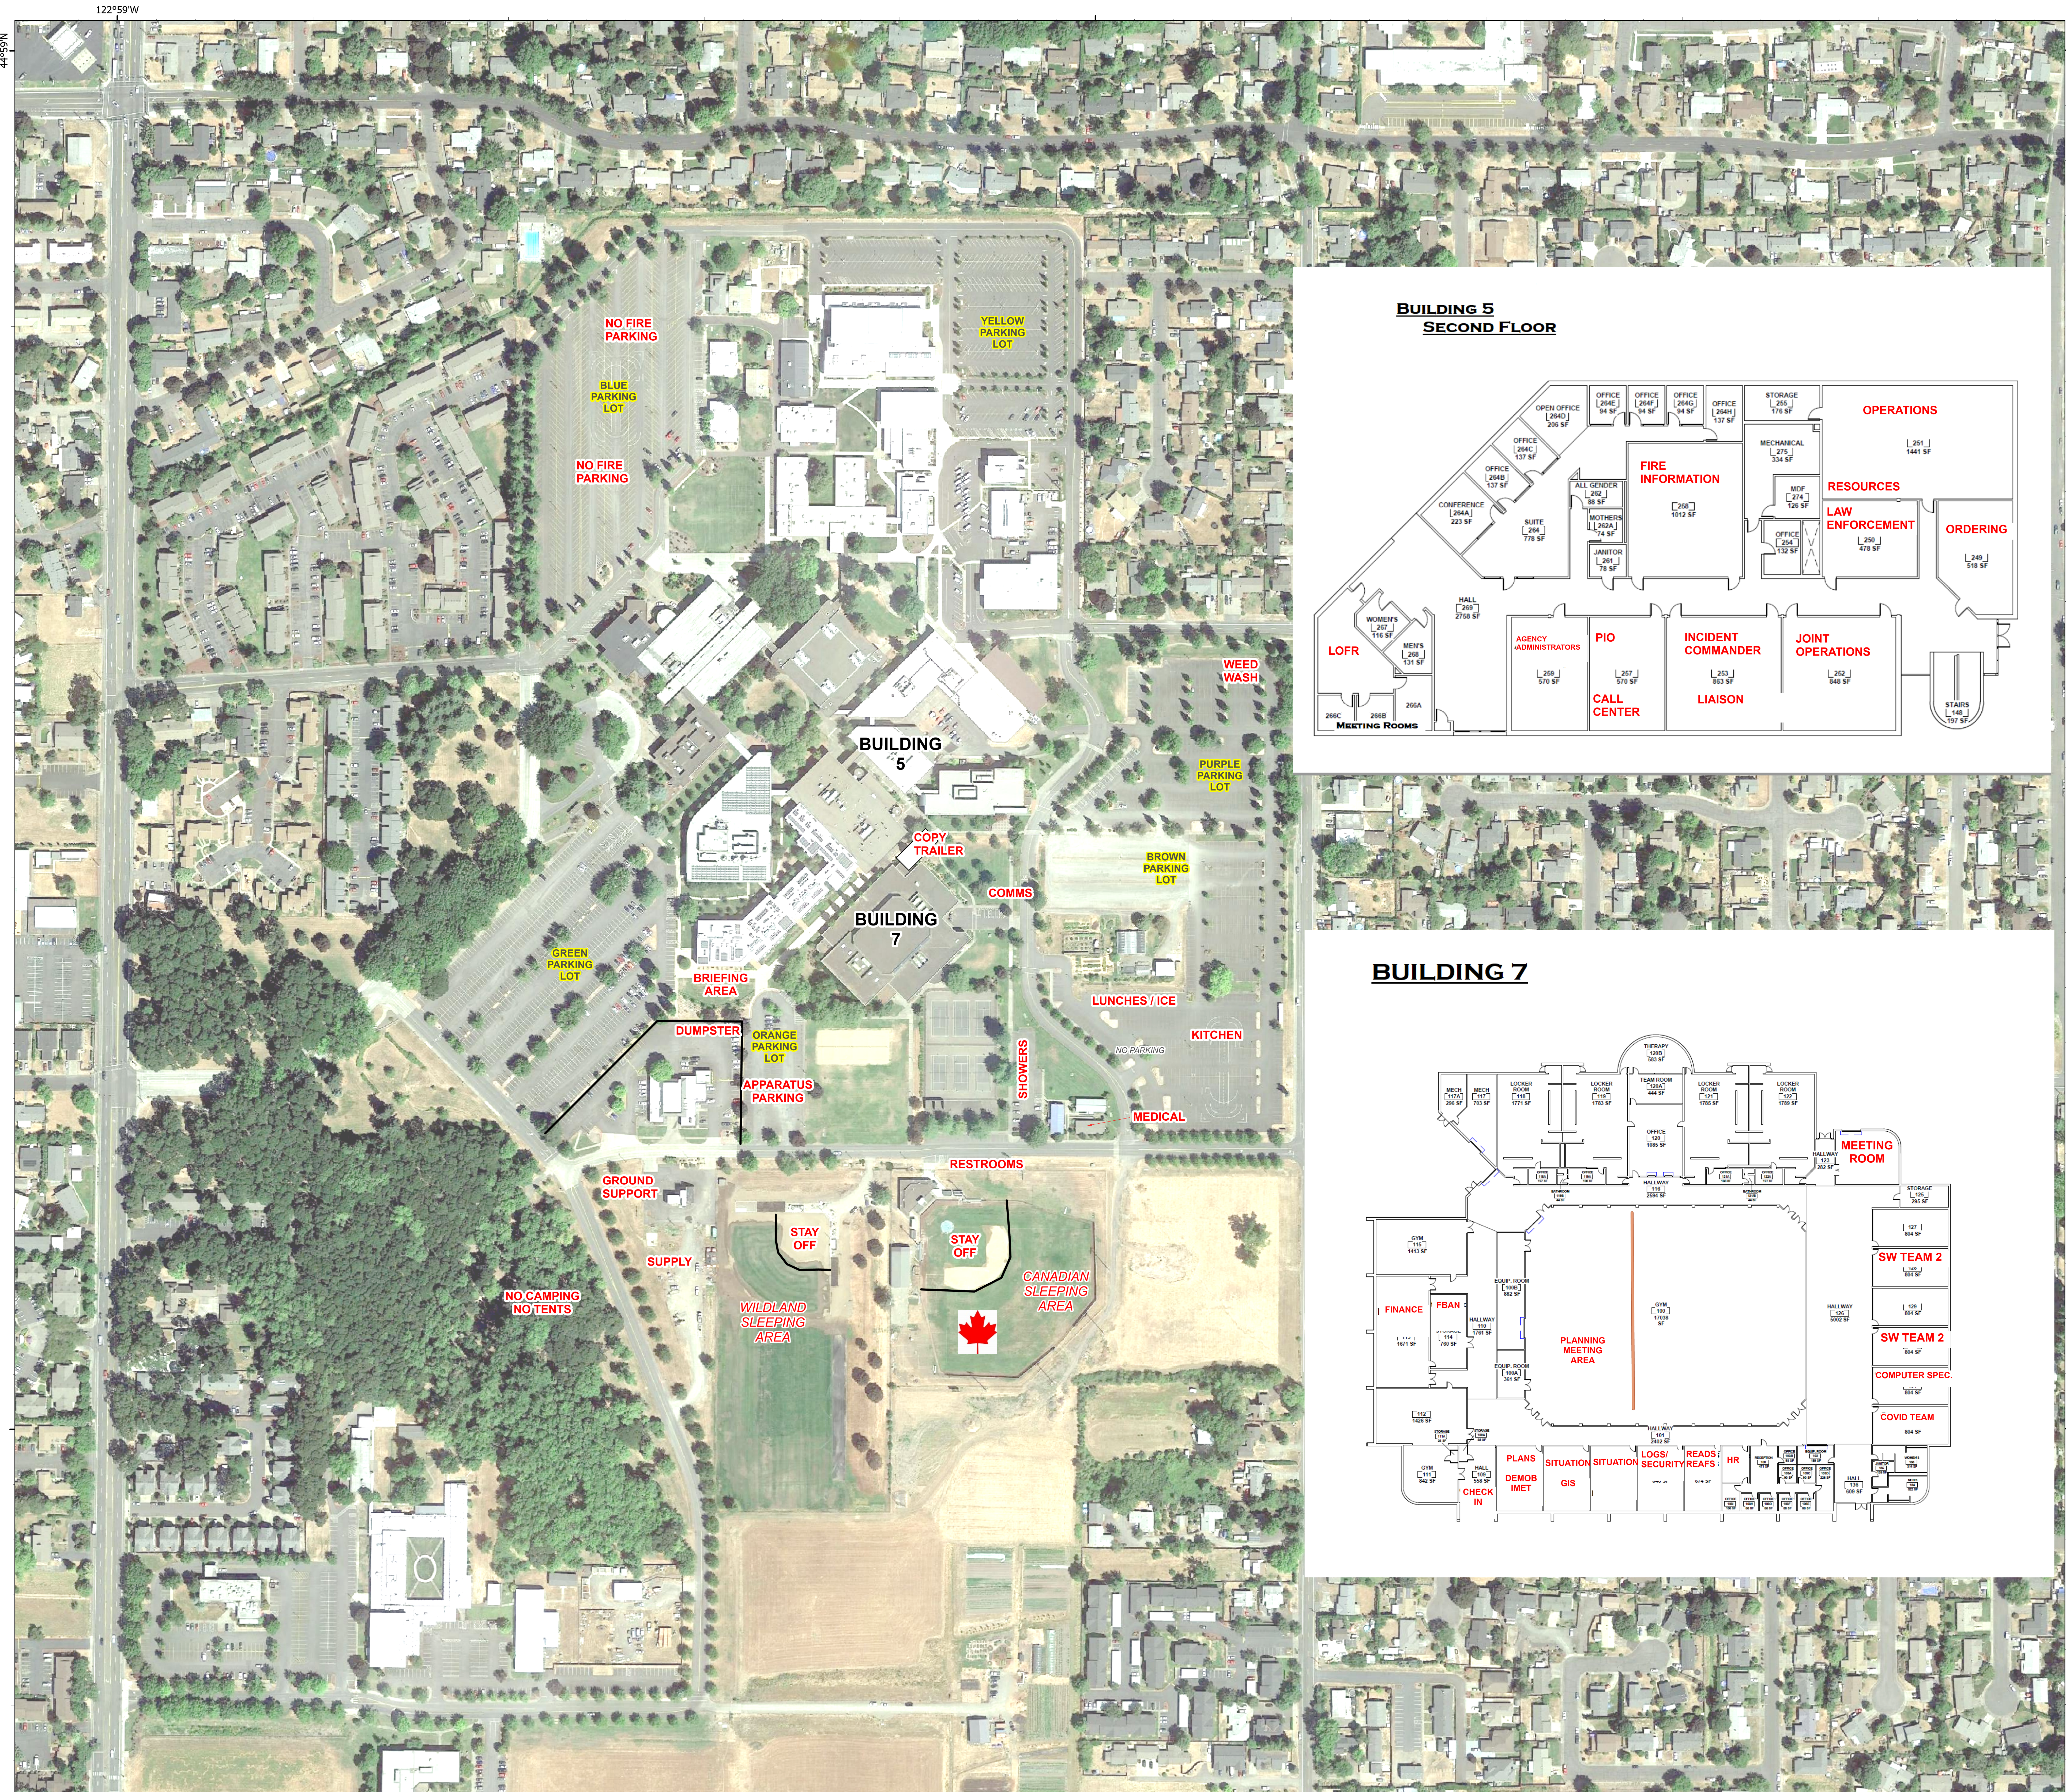

Beachie Creek ICP

Beachie Creek
ORWIF-200299

9/22/20

192,775 acres at 09/21/20 @ 1800

BUILDING 5

- INCIDENT COMMAND
 - LIAISON
 - OPERATIONS
 - RESOURCES
 - ORDERING
- LAW ENFORCEMENT
- JOINT OPERATIONS
- FIRE INFORMATION
 - PIO
 - CALL CENTER
 - AGENCY ADMINISTRATORS
 - LOFR

BUILDING 7

- FINANCE
- CHECK IN
 - FBAN
 - PLANS
- SITUATION
 - GIS
- LOGISTICS
- SECURITY
- READS/REAFS
 - HR
- COVID TEAM
 - IMET
 - DEMOB
 - IT

0 150 300 600 Feet