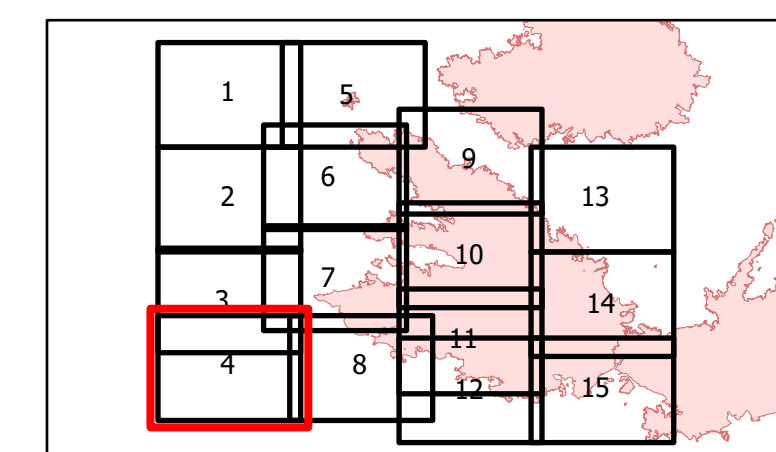

- Drop Point
- () Division Break
- ⚡ Aerial Hazard
- ⚡ UAS Launch and Recovery Zone
- County Structures
- ▨ City Limits
- ▭ County Boundary
- Roads
- ▭ First Division
- ▭ Township and Range
- Road Centerlines
- Roads
- Weyerhaeuser Roads
- State Highway

0 0.25 0.5 1 Miles
0 0.25 0.5 1 Kilometers