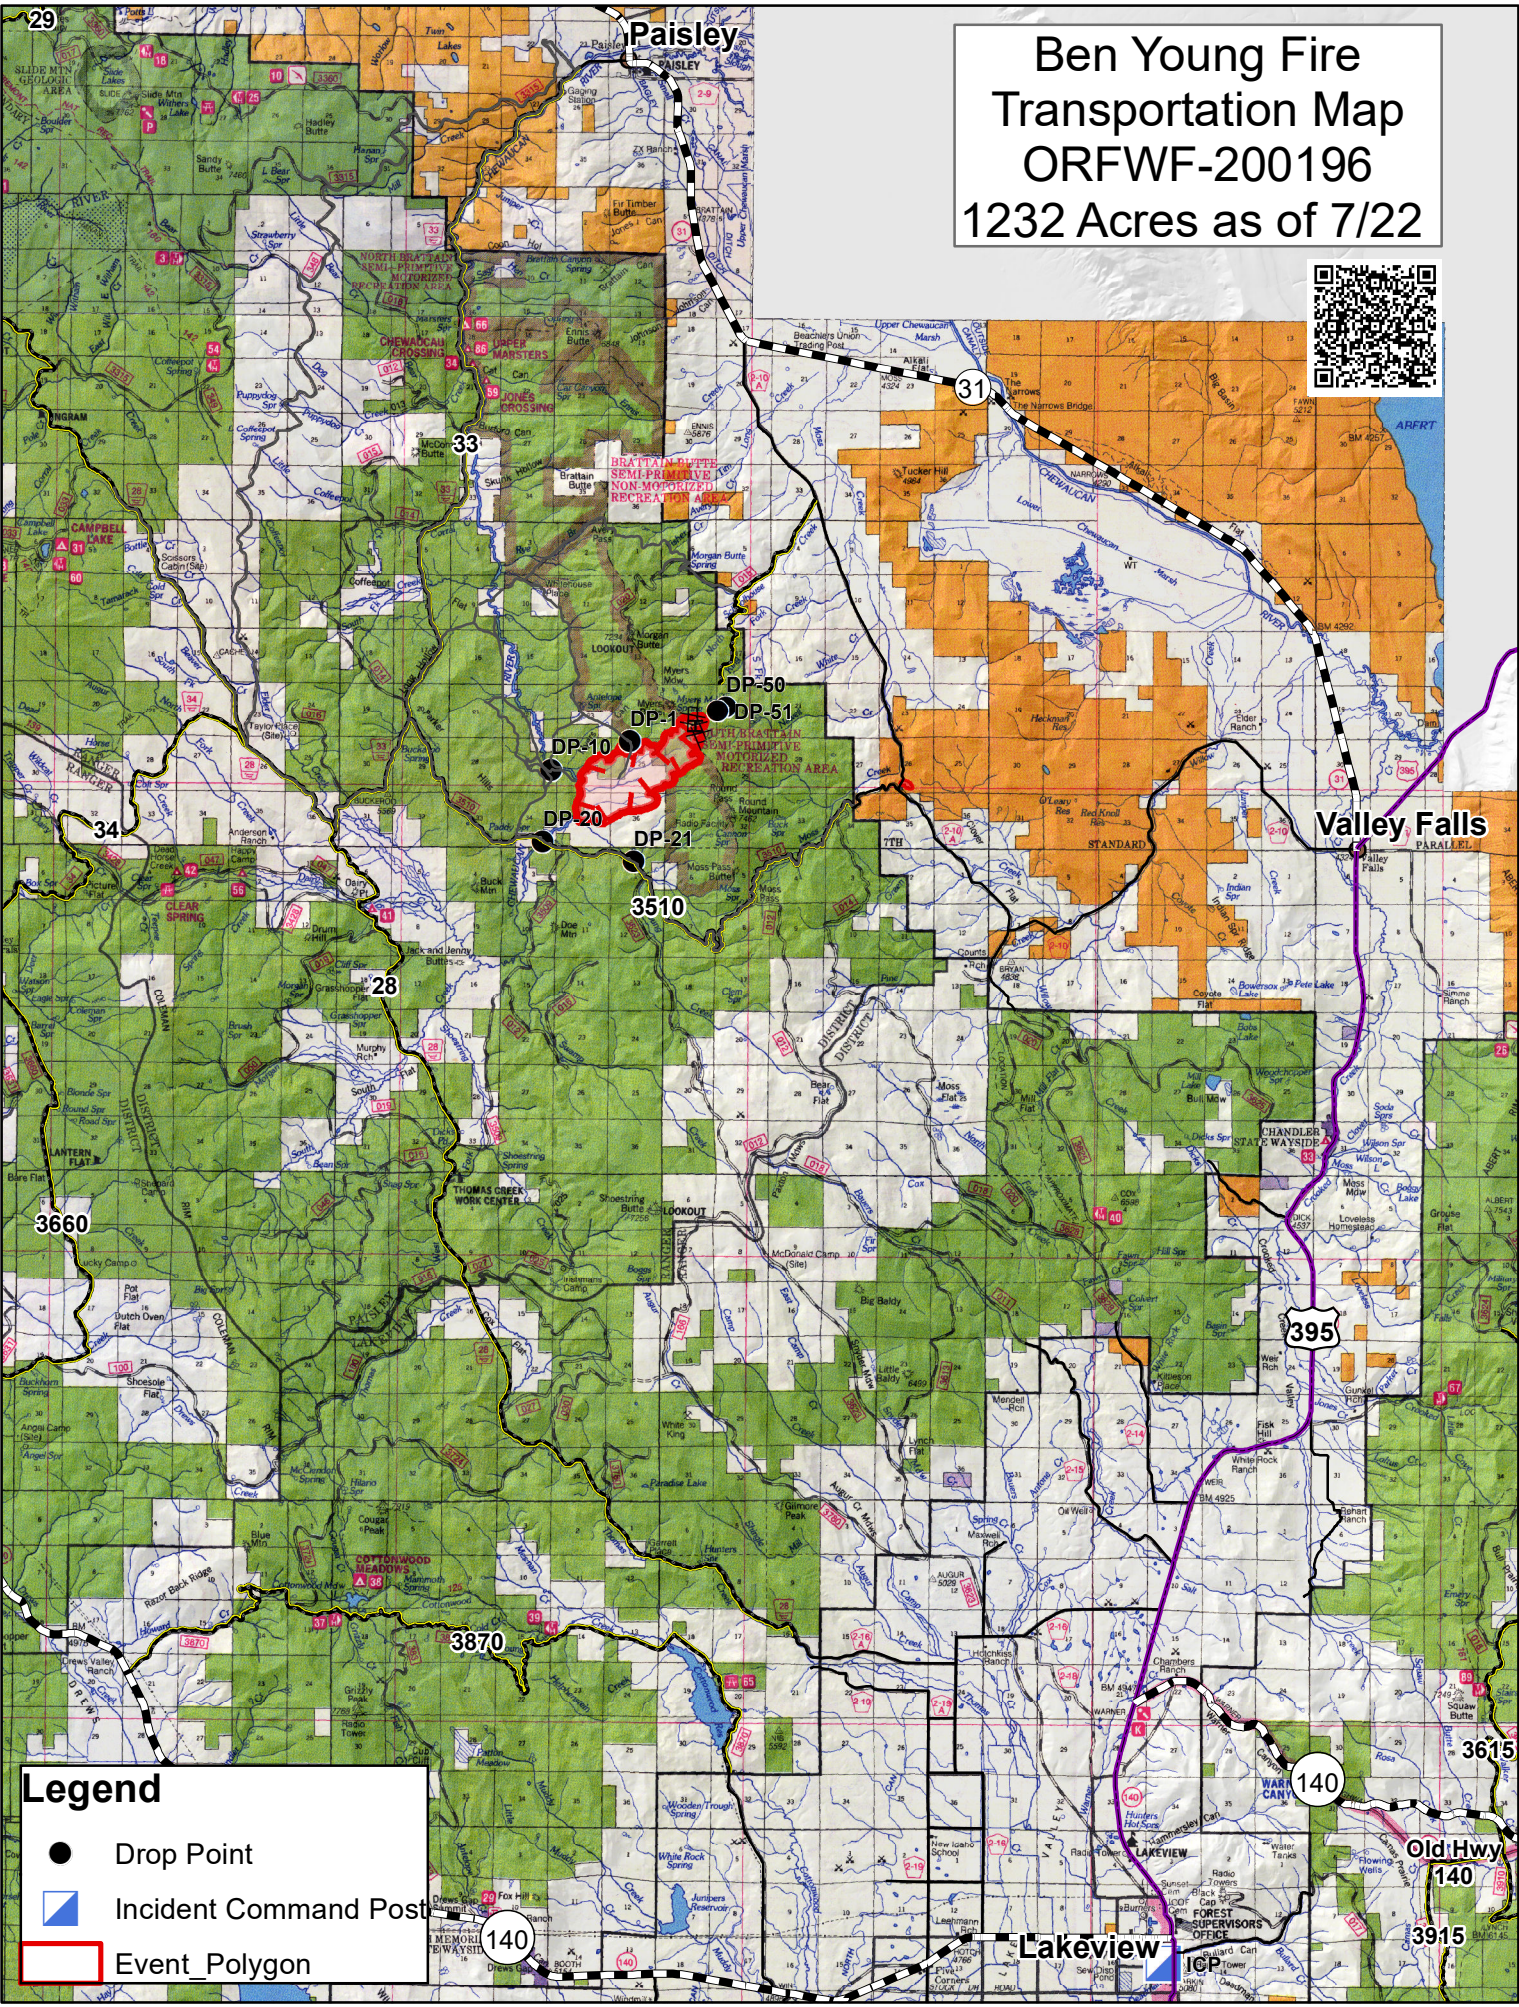

Ben Young Fire Transportation Map ORFWF-200196 1232 Acres as of 7/22

Legend

- Drop Point
- Incident Command Post
- Event Polygon

Lakeview

Old Hwy 140

3915