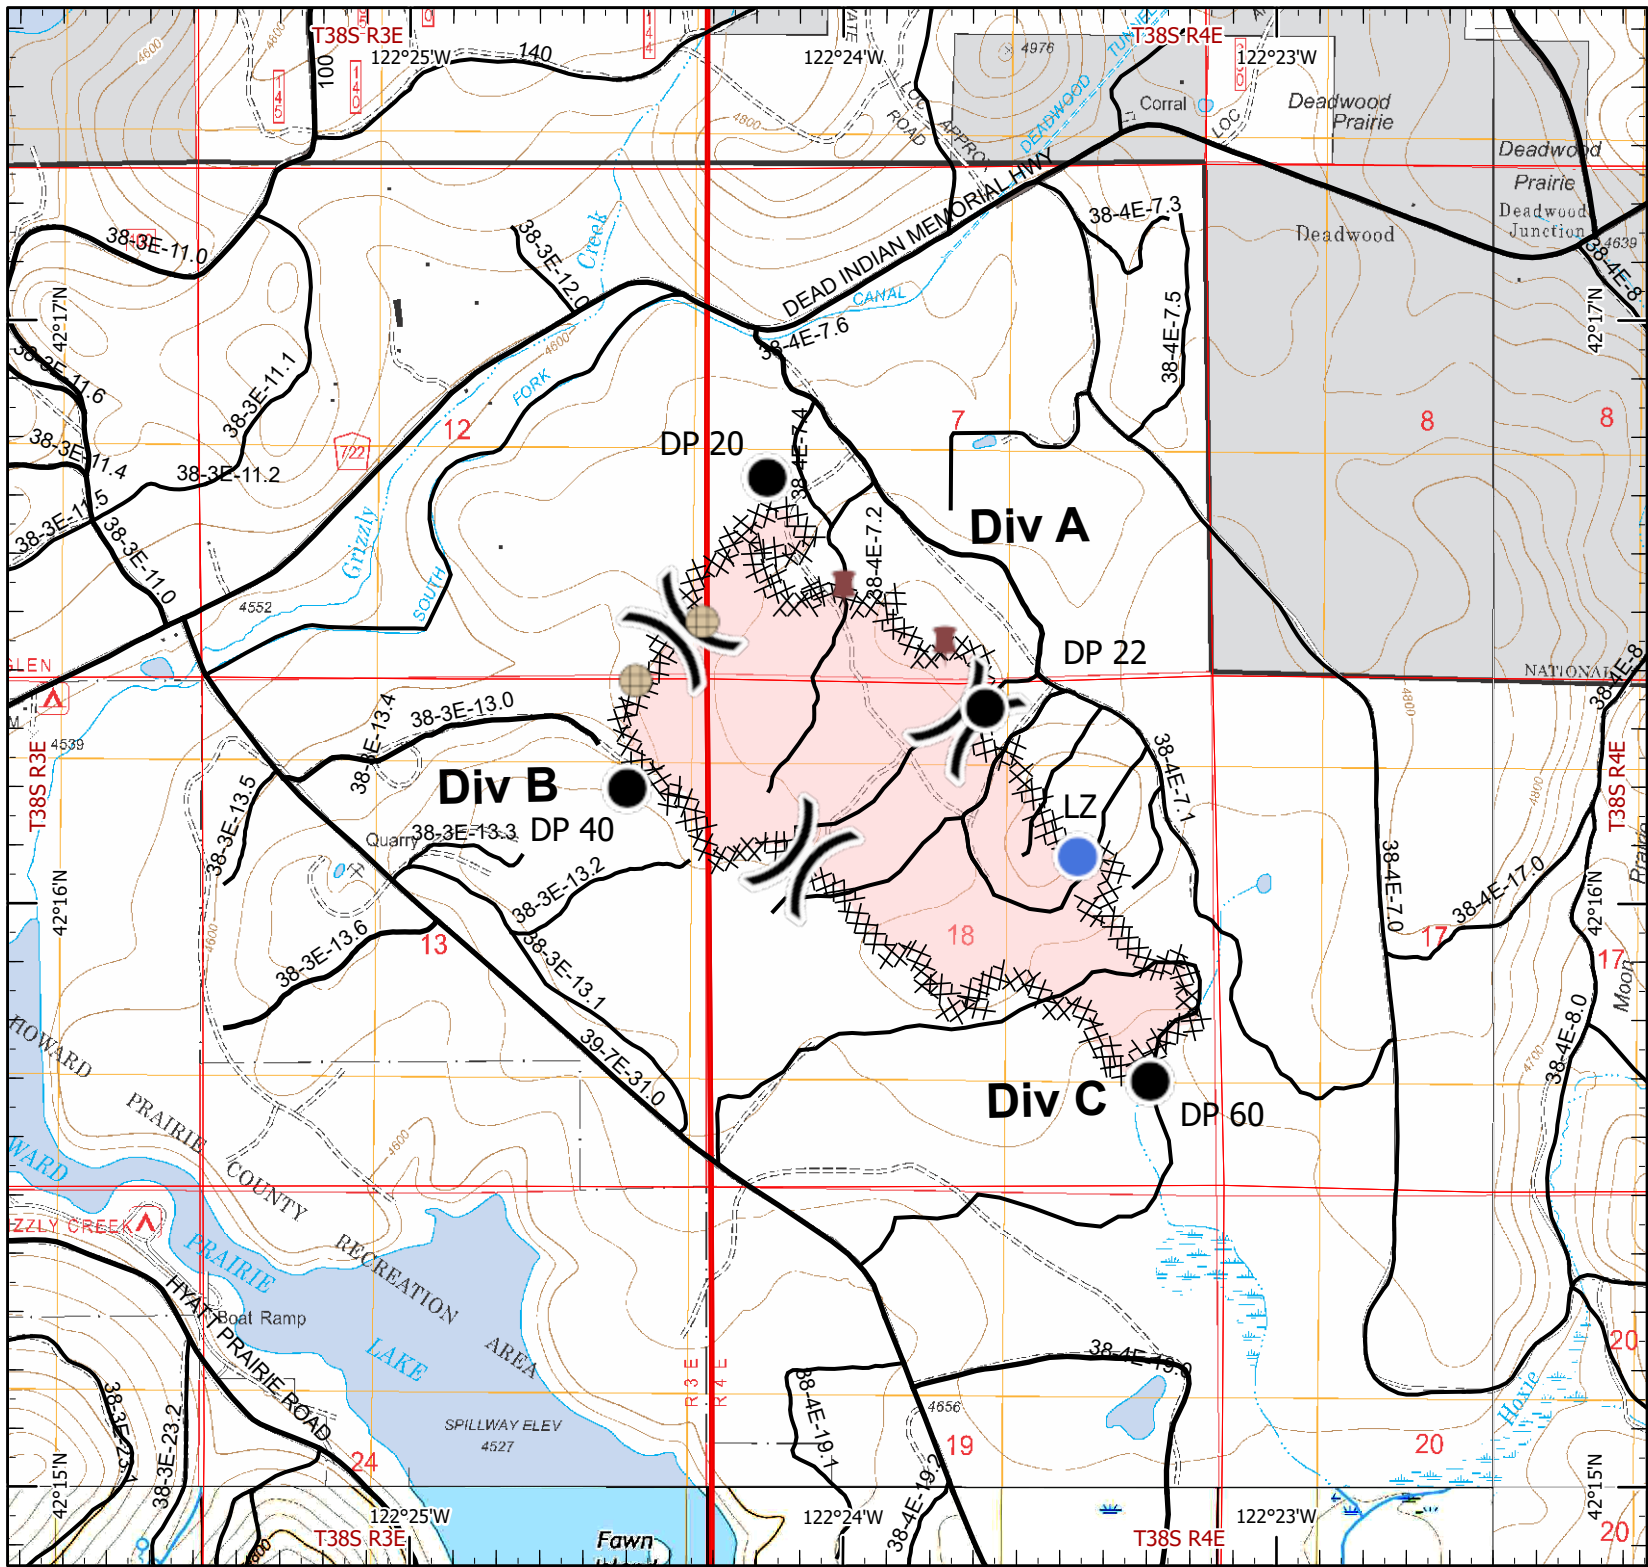

**Grizzly Creek Fire**  
 OR-7115-023821  
 September 7, 2020

Day Shift

Approx. 322ac @ 1100 9/5/2020

- Grizzly Creek Fire
- Completed Dozer Line
- Drop Point
- Dozer Push
- Fence - Cut/Damaged
- Helispot
- Spot Fire
- Other
- Division Break

Datum: NAD 1983  
 ODF GIS:  
 September 6, 2020 , 1612 hrs