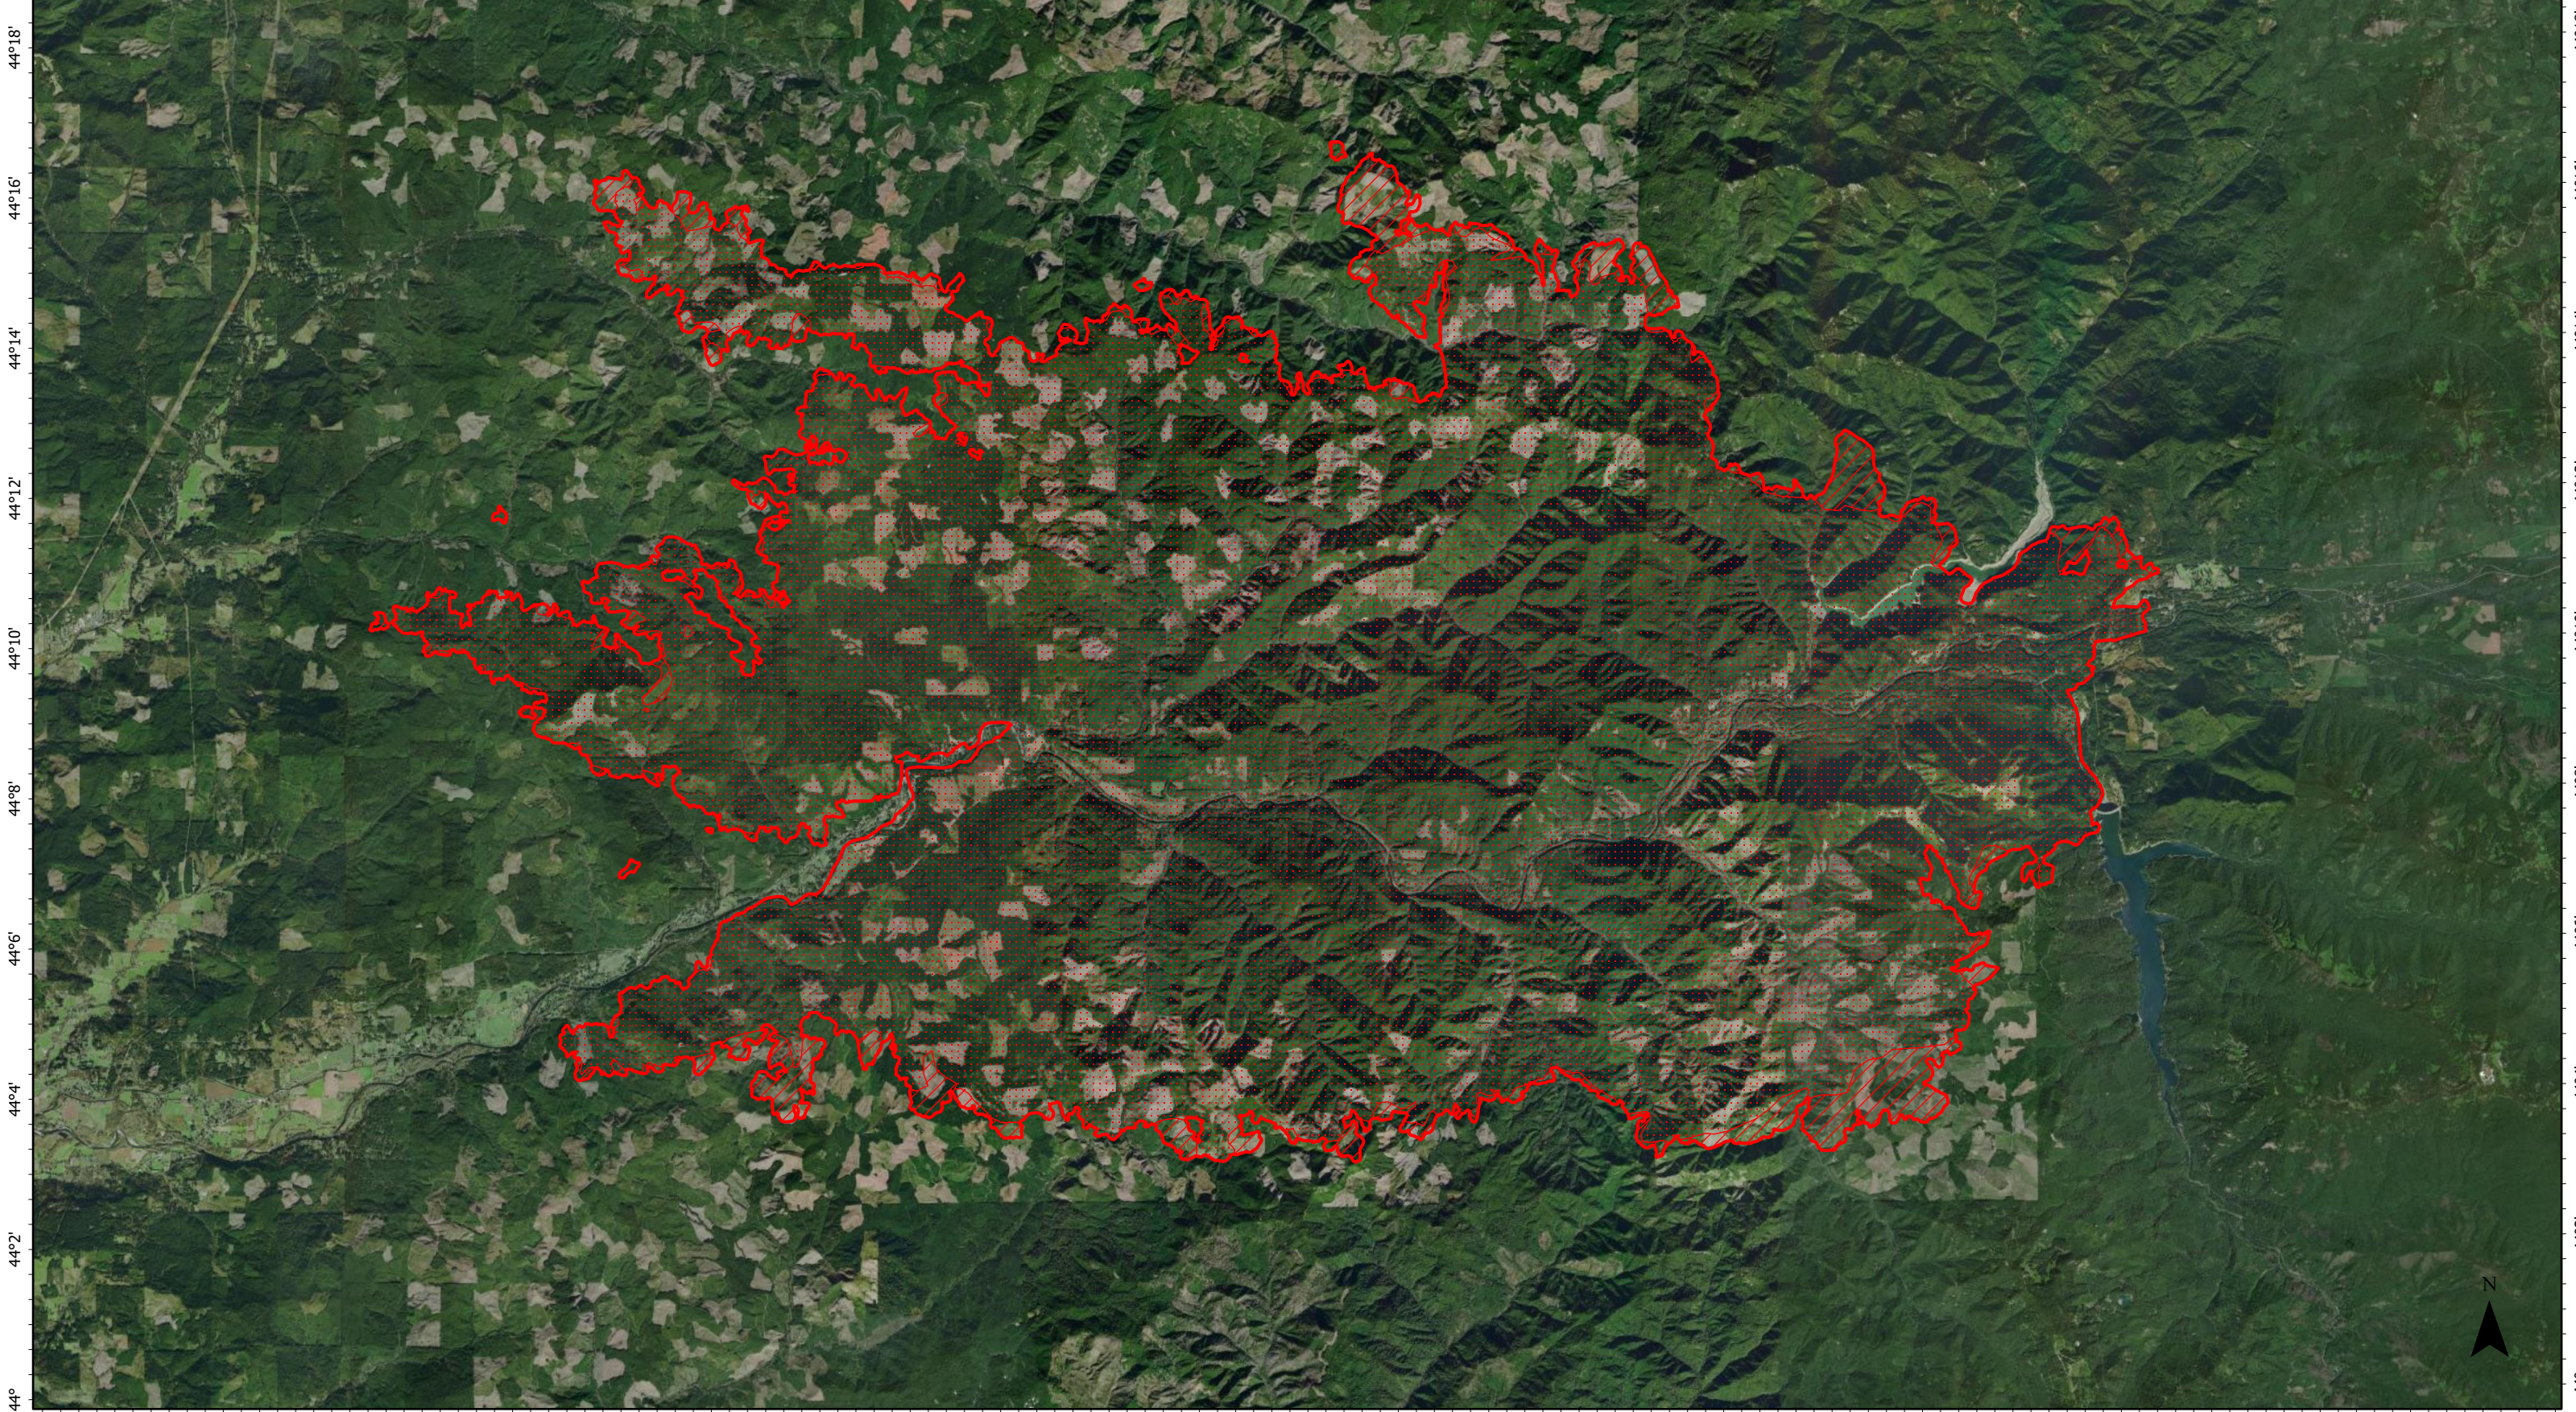

-122°52' -122°50' -122°48' -122°46' -122°44' -122°42' -122°40' -122°38' -122°36' -122°34' -122°32' -122°30' -122°28' -122°26' -122°24' -122°22' -122°20' -122°18' -122°16' -122°14' -122°12' -122°10' -122°8' -122°6'

**Holiday Farm OR-WIF-200430**  
**Infrared Heat Sources**  
**156,664 Acres**

Infrared Interpreter: Lindsey Kiesz

-  Heat Perimeter
-  Intense Heat
-  Isolated Heat Source
-  Scattered Heat